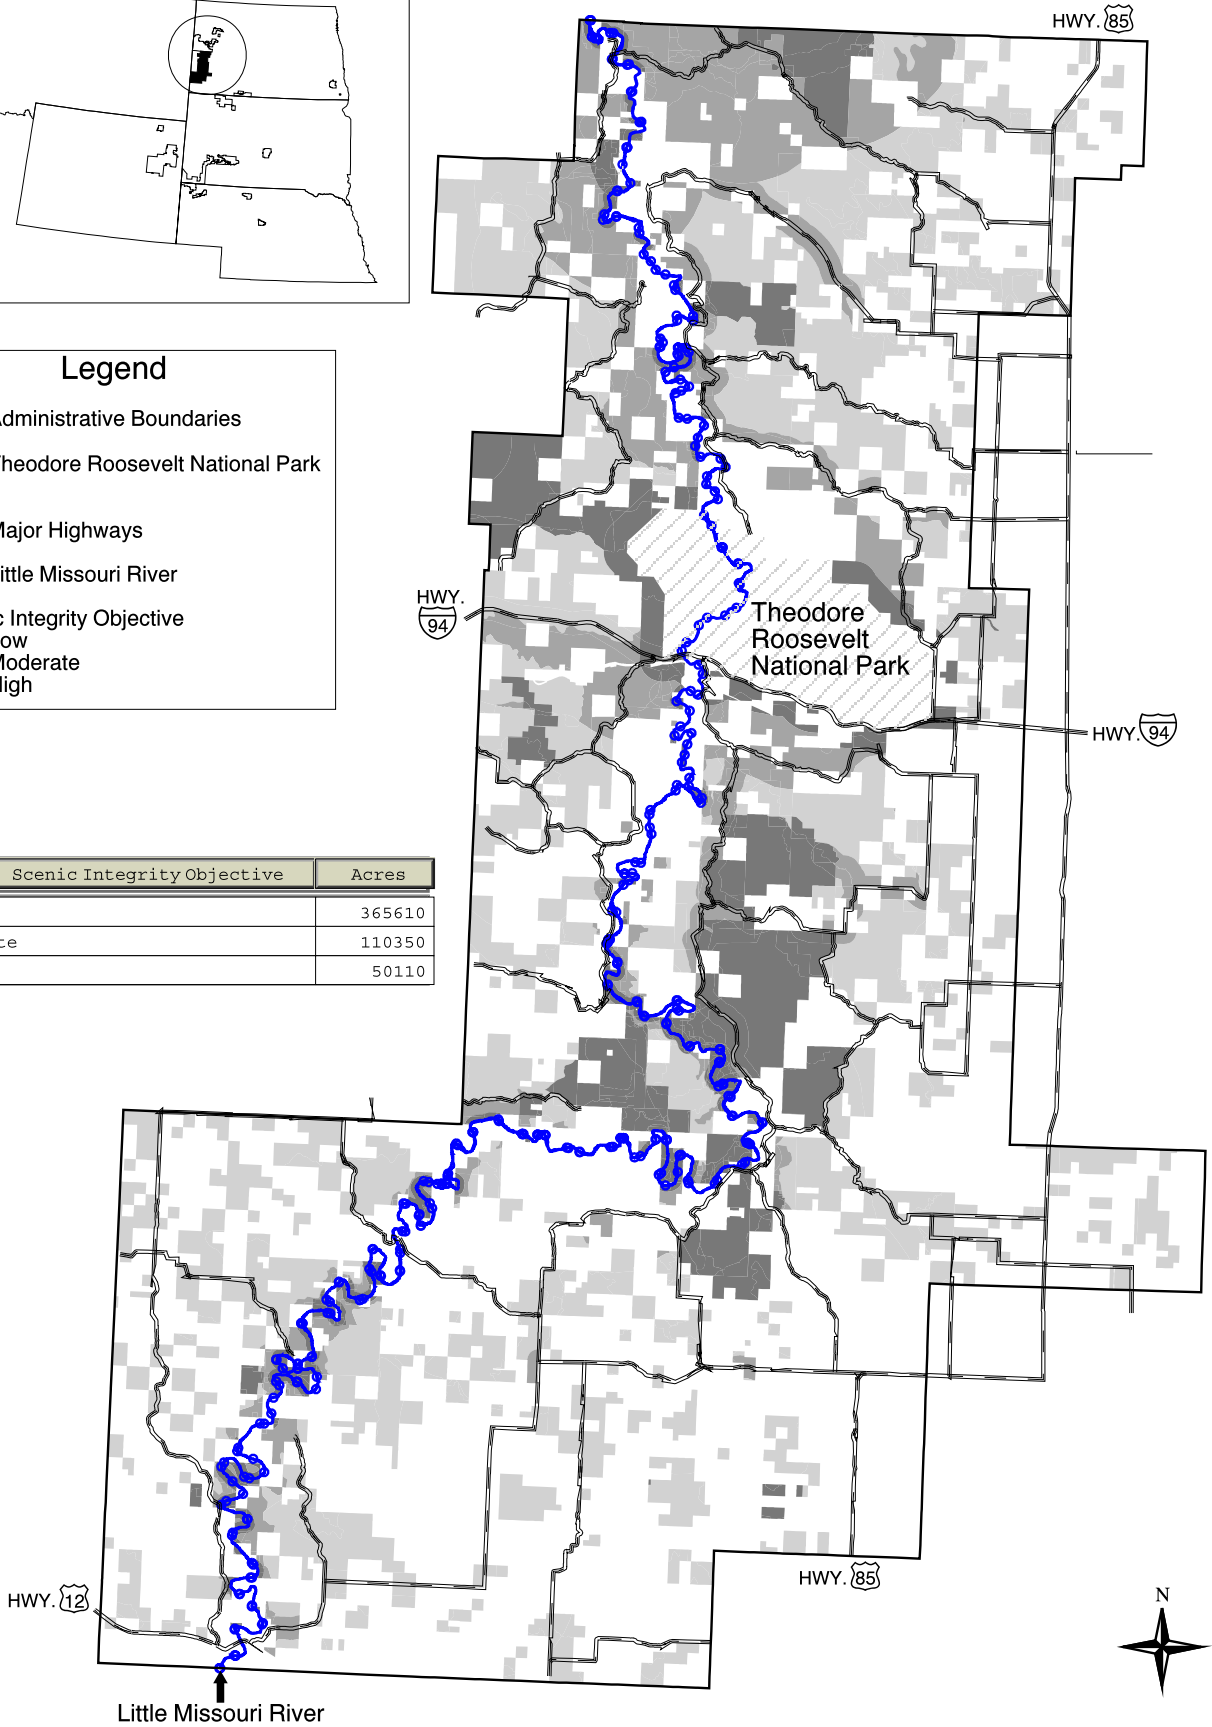

## Medora Ranger District

*Little Missouri National Grassland*

**Legend**

- Administrative Boundaries
- Theodore Roosevelt National Park
- Major Highways
- Little Missouri River
- Scenic Integrity Objective
  - Low
  - Moderate
  - High

Scenic Integrity Objective	Acres
Low	365610
Moderate	110350
High	50110

Little Missouri River