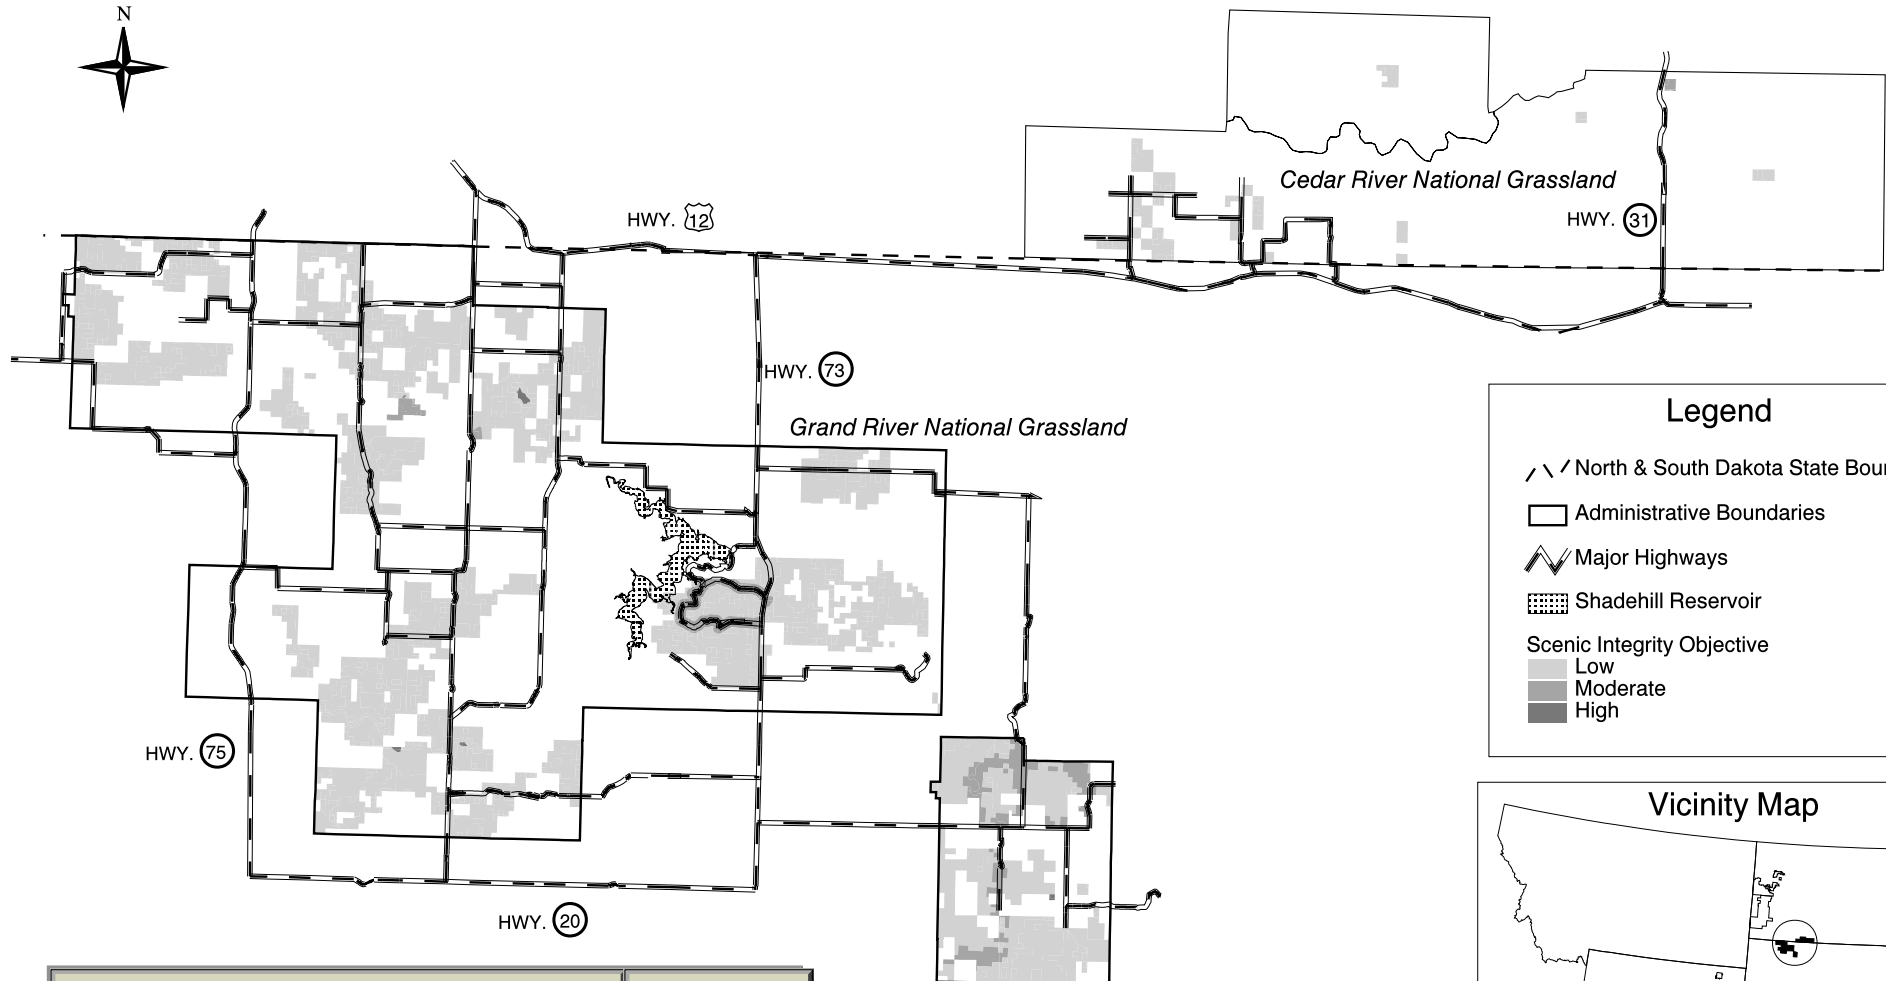

# Scenic Integrity Objective

# Grand River-Cedar River National Grassland

### Legend

- North & South Dakota State Boundary
- Administrative Boundaries
- Major Highways
- Shadehill Reservoir
- Scenic Integrity Objective
  - Low
  - Moderate
  - High

Scenic Integrity Objective	Acres
Low	150630
Moderate	10040
High	260