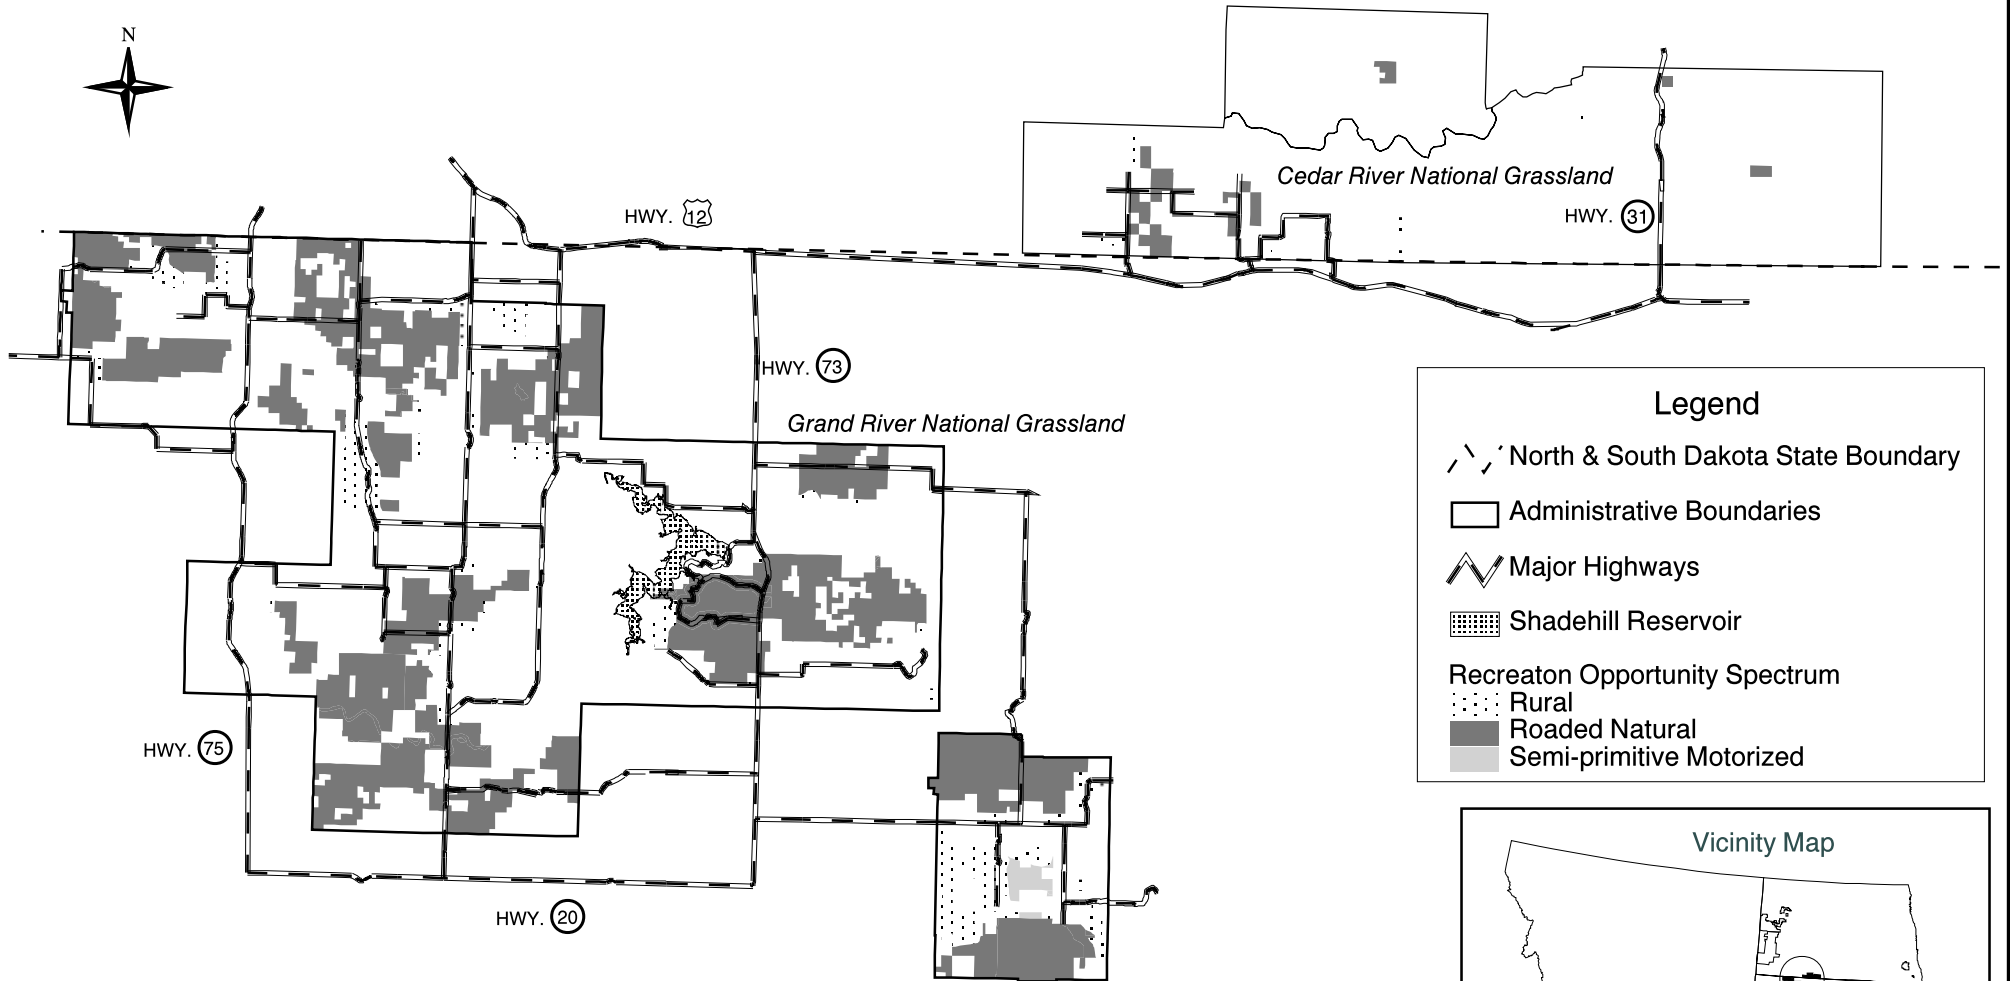

Recreation Opportunity Spectrum

Grand River-Cedar River National Grassland

Legend

- North & South Dakota State Boundary
- Administrative Boundaries
- Major Highways
- Shadehill Reservoir
- Recreation Opportunity Spectrum**
 - Rural
 - Roded Natural
 - Semi-primitive Motorized

Recreation Opportunity Spectrum	Acres
Rural	25130
Roded Natural	134090
Semi-primitive Motorized	1710