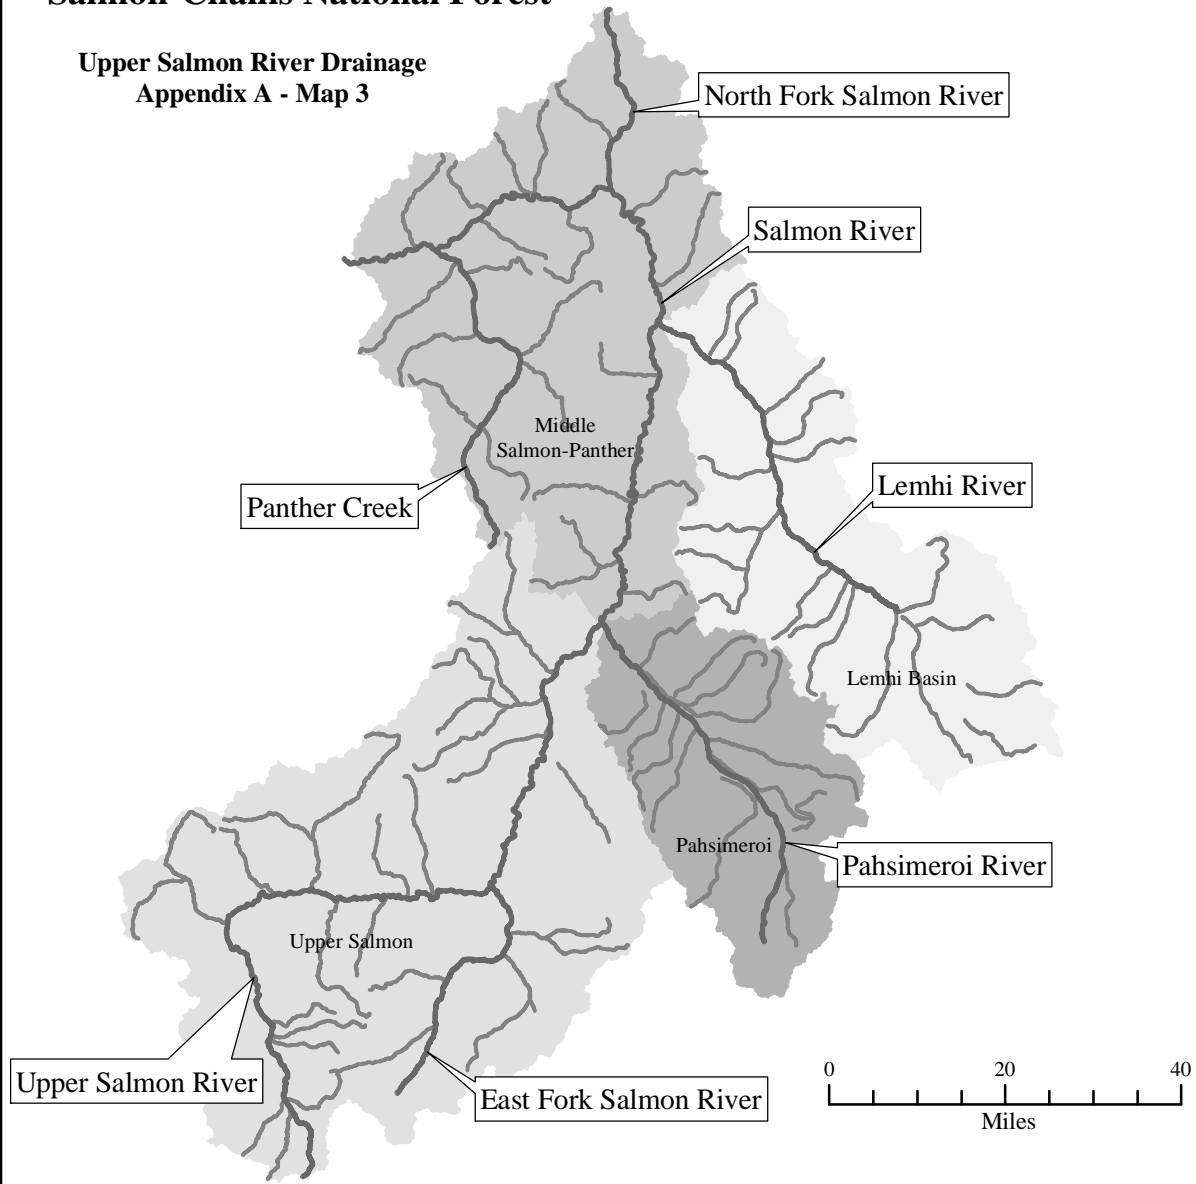

# Salmon-Challis National Forest

Upper Salmon River Drainage  
Appendix A - Map 3

Map Created by Dale Hoskisson, Salmon-Challis NF, 1/7/2003