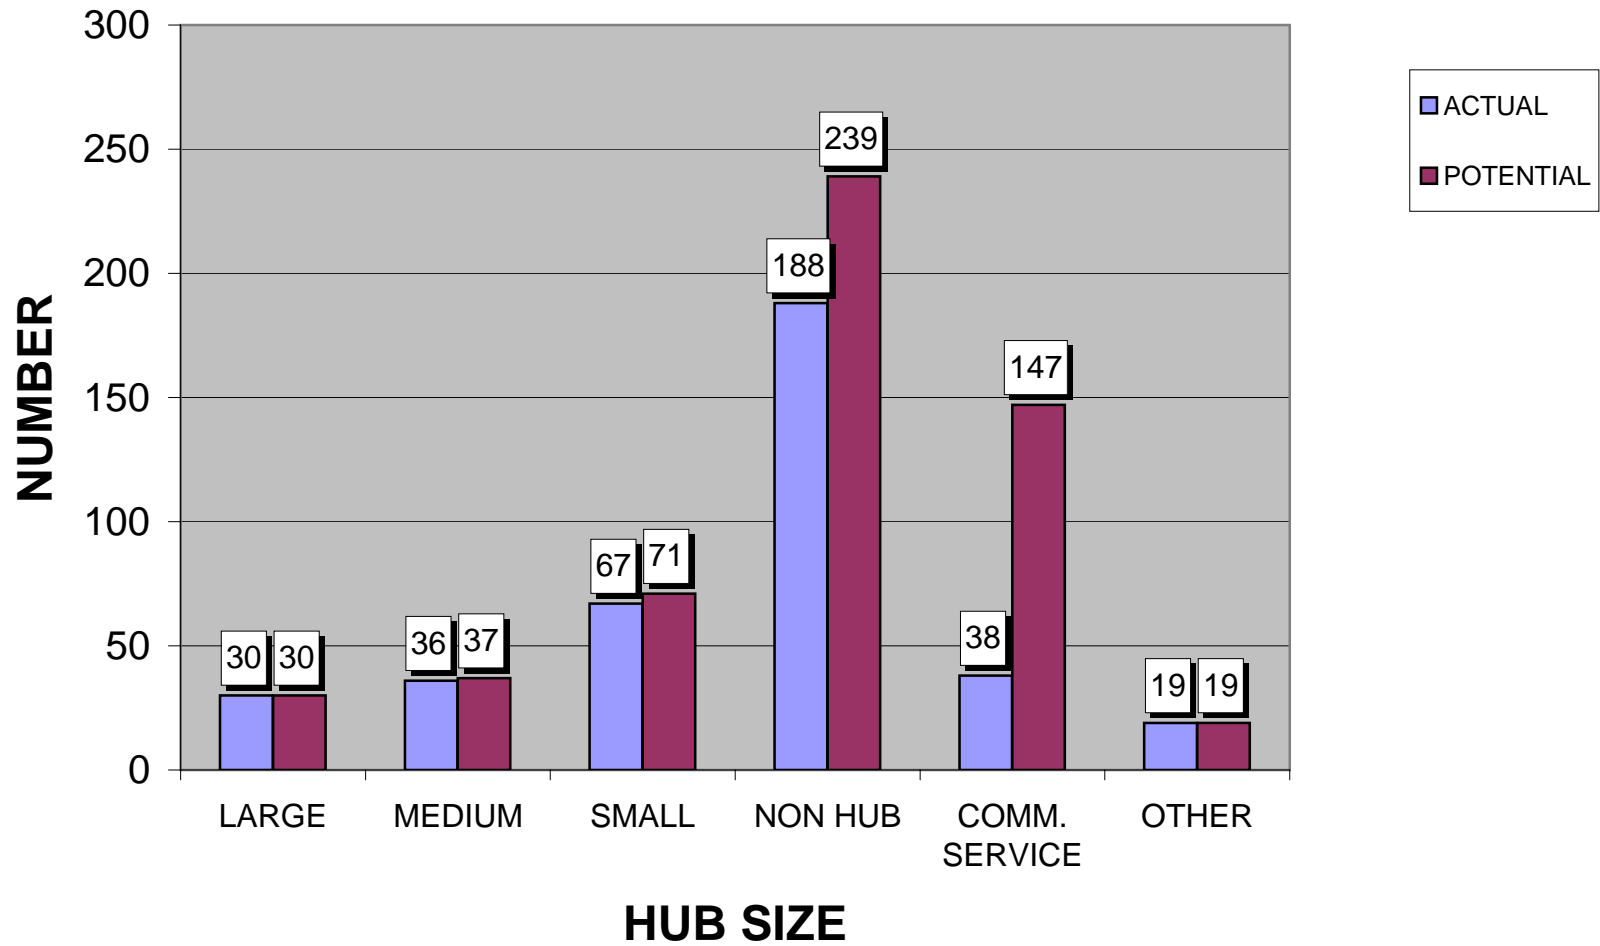

PFC APPLICATIONS PER HUB SIZE

SOURCE: FAA PFC BRANCH

April 30, 2009