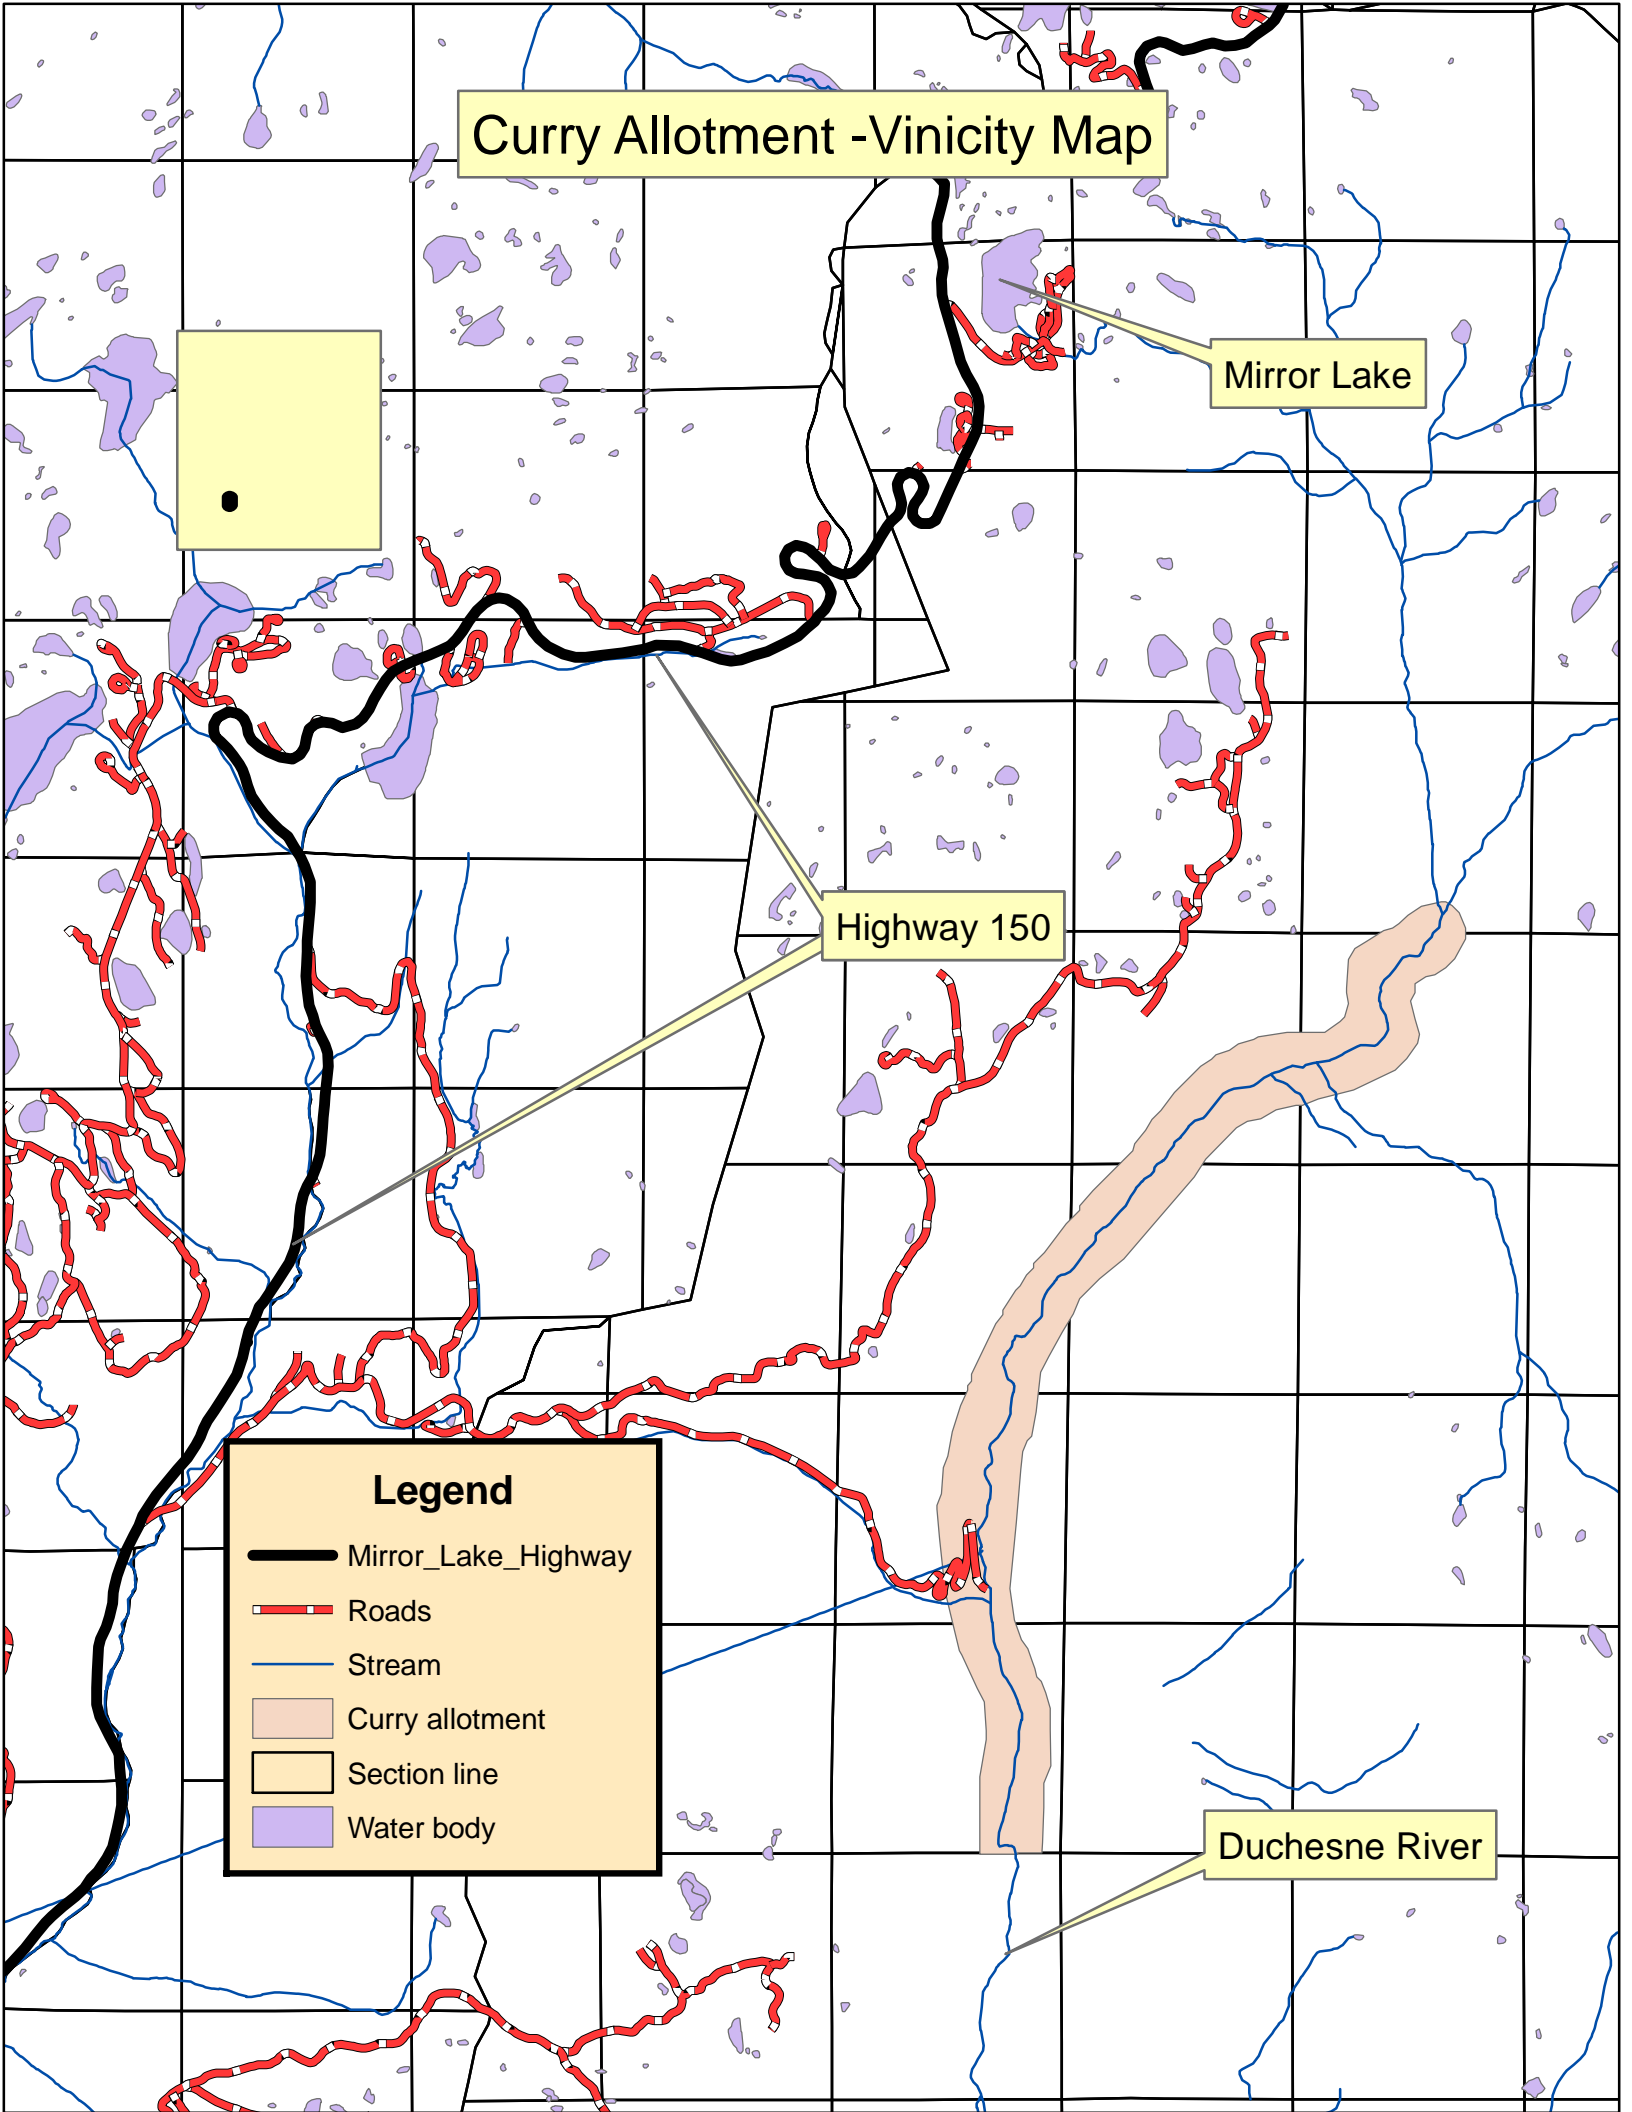

Curry Allotment - Vicinity Map

Mirror Lake

Highway 150

Duchesne River

Legend

- Mirror_Lake_Highway
- - - Roads
- Stream
- Curry allotment
- Section line
- Water body