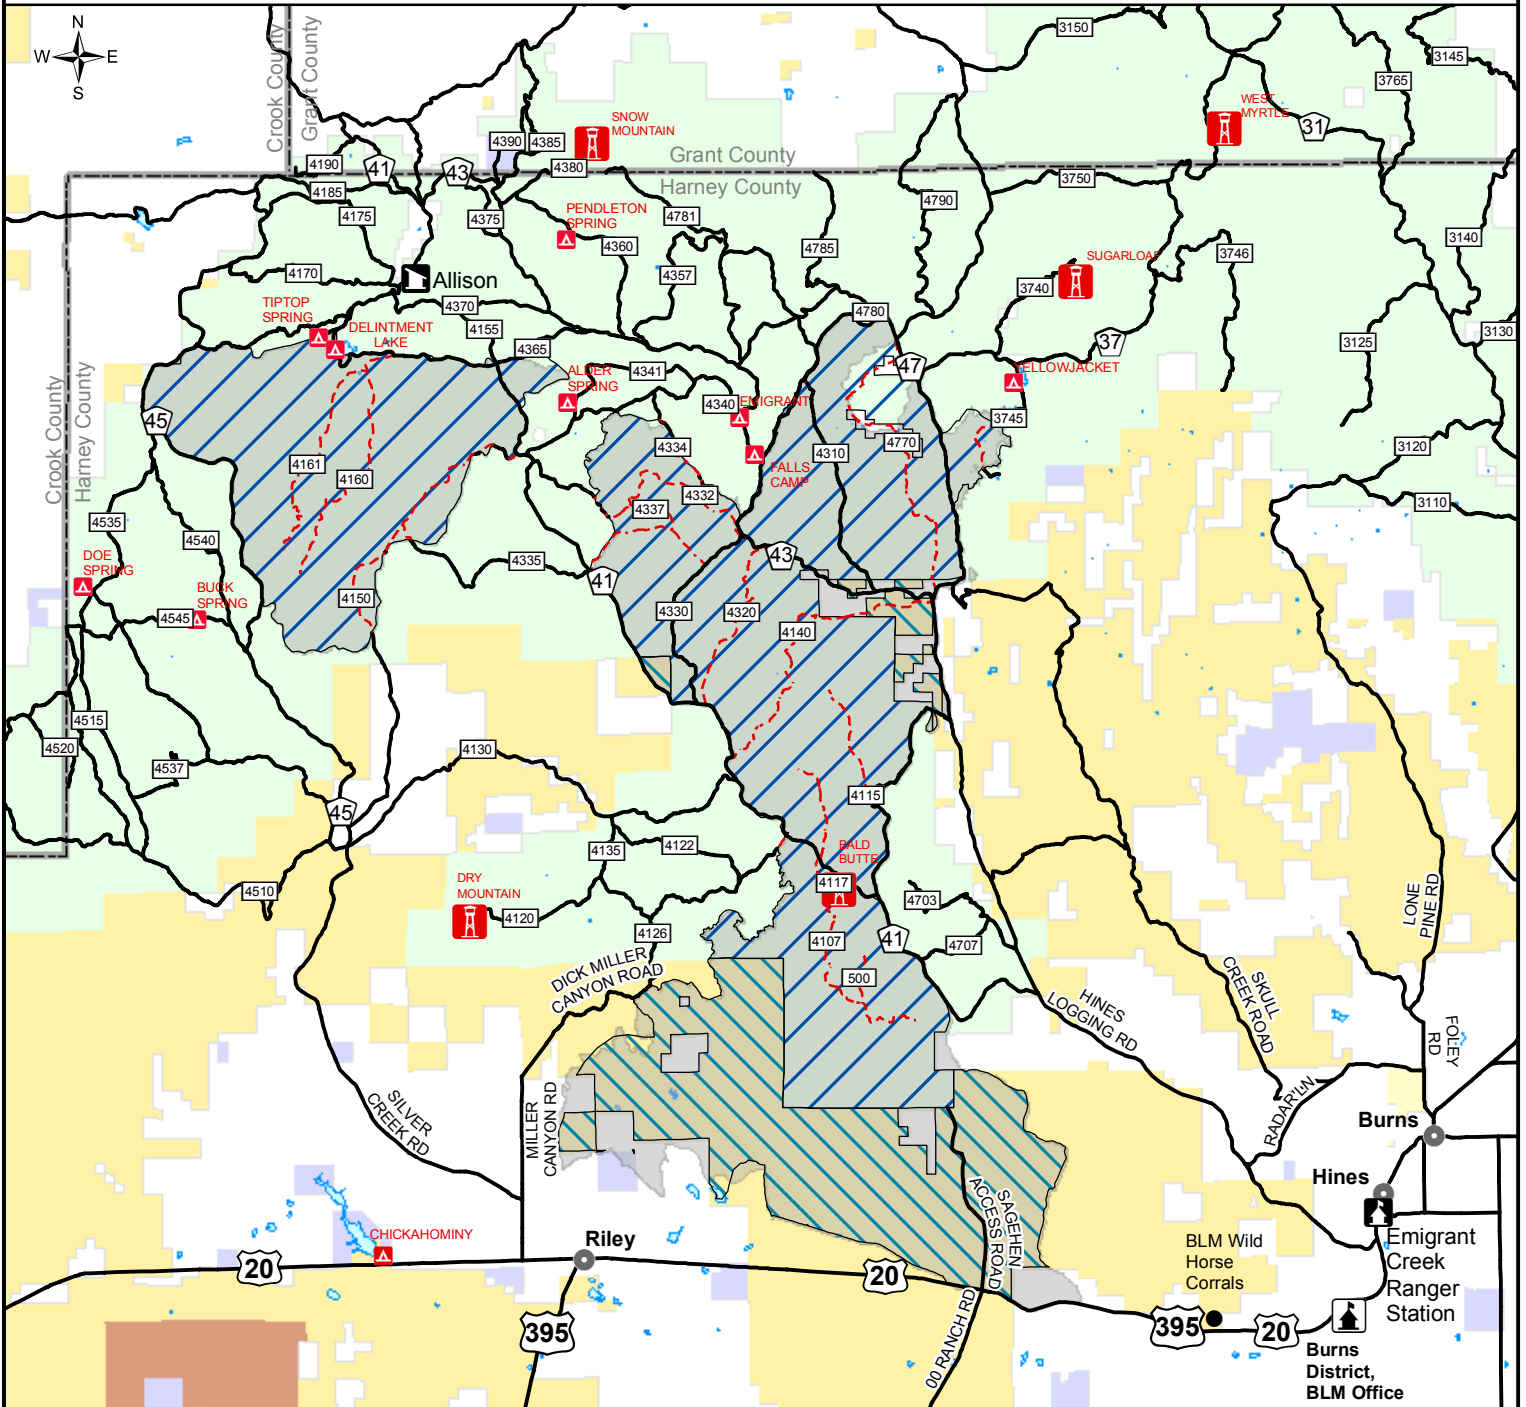

Egley Area Closure 8/28/2008 Burns Interagency Fire Zone

- Road Open
- Road Closed within Area Closure
- Burned Area
- CLOSED TO MOTORIZED ACCESS (Vehiculos Prohibidos)
- MOTORIZED ACCESS ON EXISTING ROADS ONLY
- Bureau of Land Management Land
- National Forest Land
- Tribal Land
- Other Federal Land
- Private Land
- State Land

This product is reproduced from information prepared by the USDA, Forest Service or from other suppliers. The Forest Service cannot assure the reliability or suitability of this information for a particular purpose. The data and product accuracy may vary due to compilation from various sources, including modeling and interpretation, and may not meet National Map Accuracy Standards. This information may be updated, corrected or otherwise modified without notification. For more information contact: Malheur National Forest Supervisors Office at 541-575-3000. The USDA is an equal opportunity provider and employer.