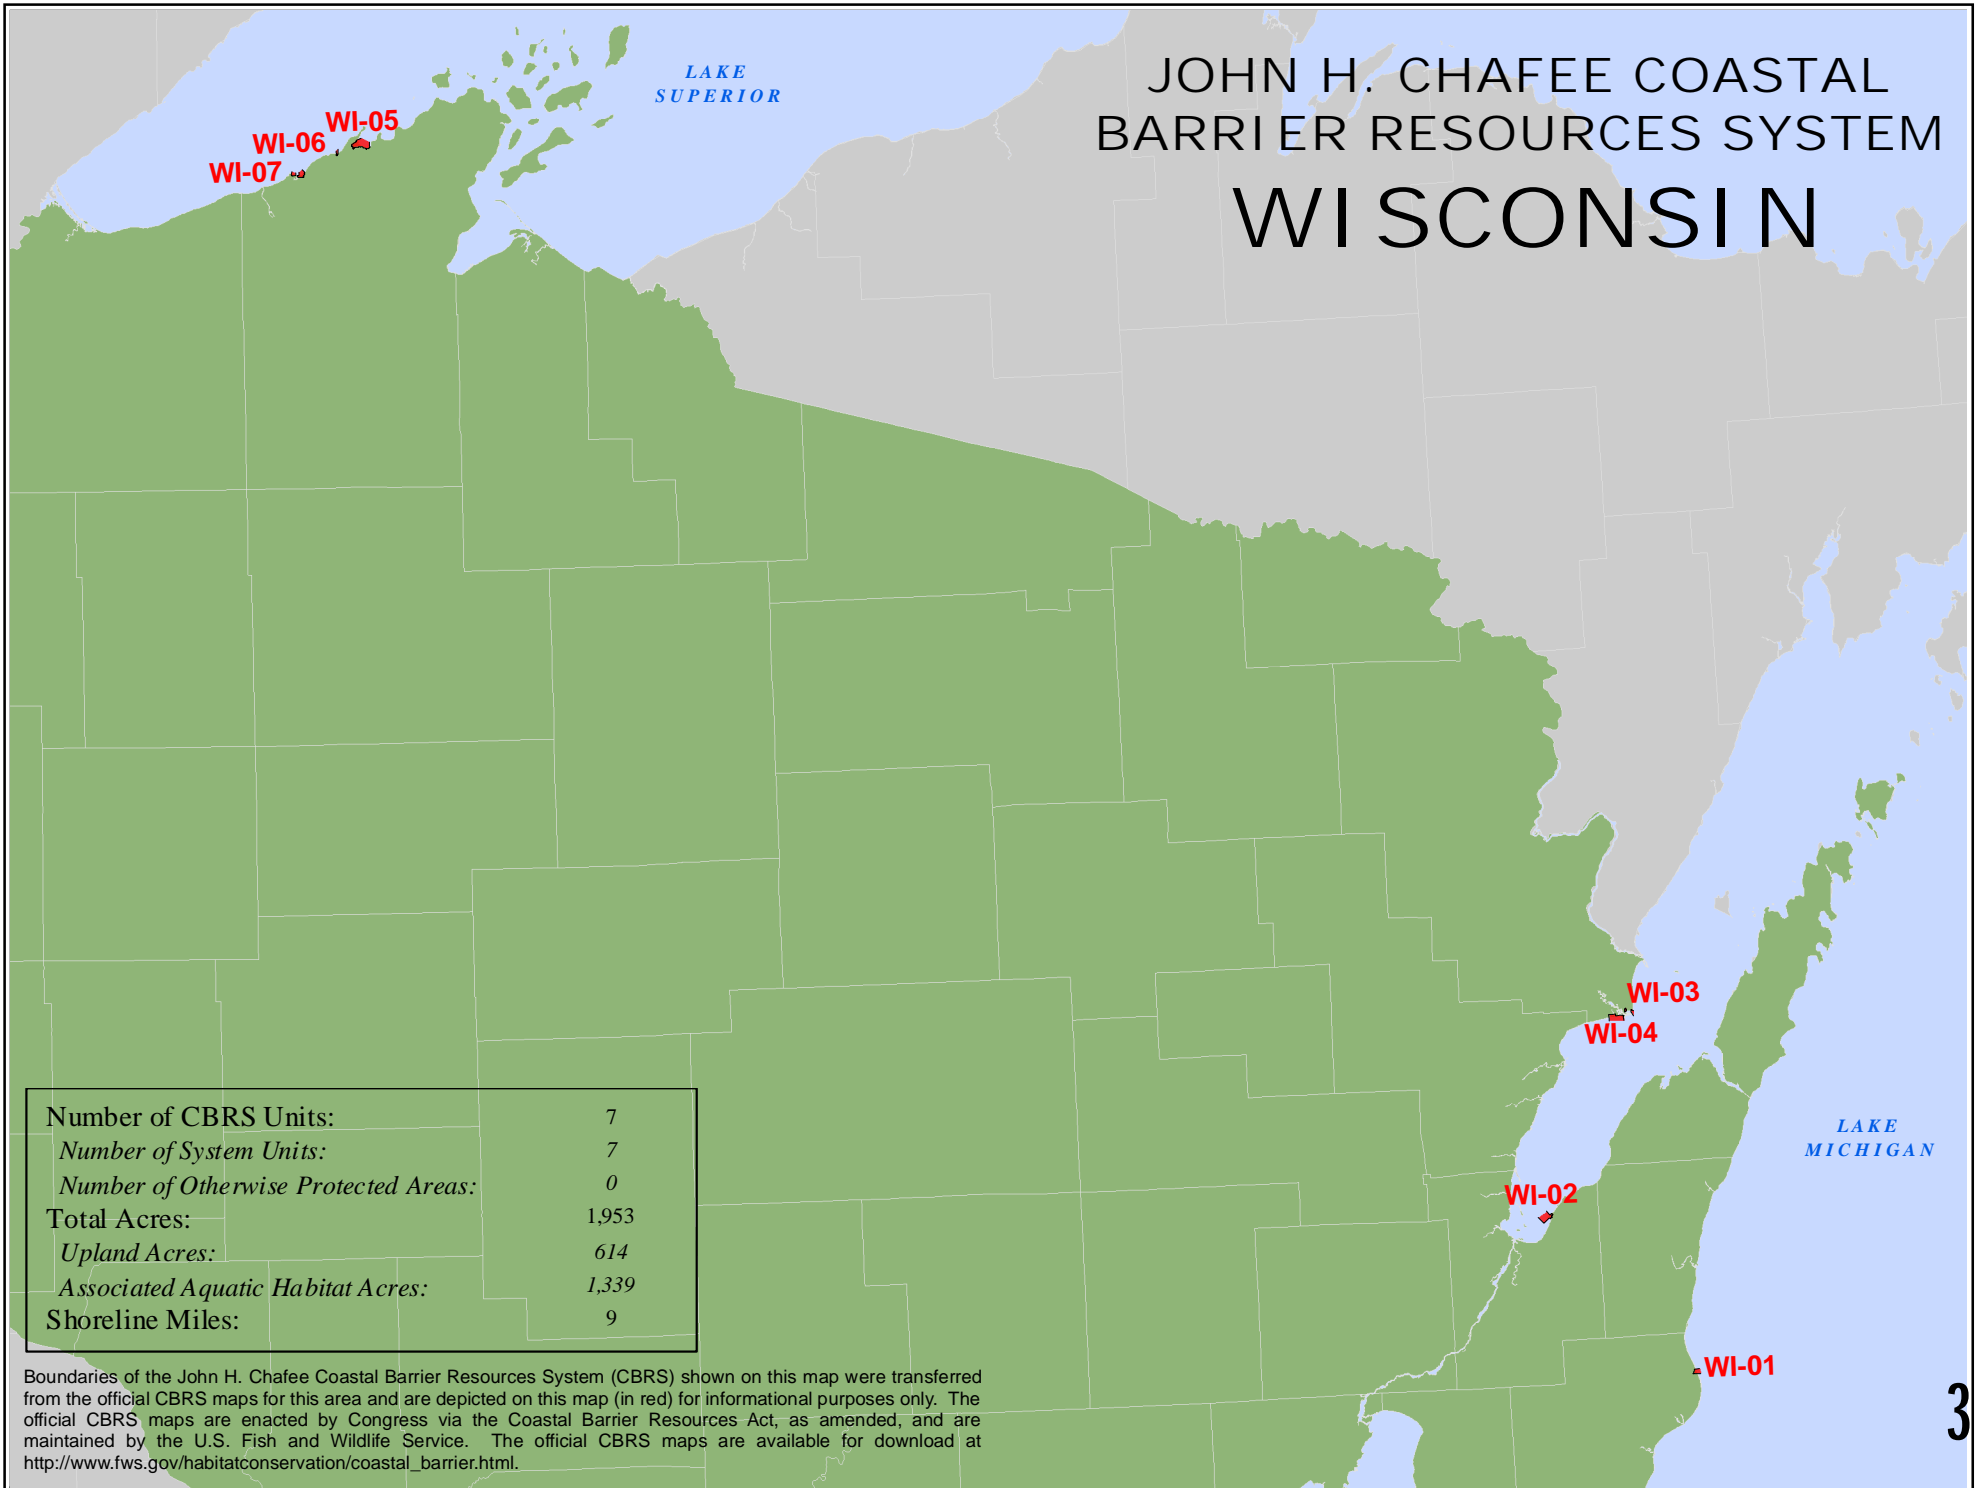

JOHN H. CHAFEE COASTAL BARRIER RESOURCES SYSTEM WISCONSIN

Number of CBRS Units:	7
Number of System Units:	7
Number of Otherwise Protected Areas:	0
Total Acres:	1,953
Upland Acres:	614
Associated Aquatic Habitat Acres:	1,339
Shoreline Miles:	9

Boundaries of the John H. Chafee Coastal Barrier Resources System (CBRS) shown on this map were transferred from the official CBRS maps for this area and are depicted on this map (in red) for informational purposes only. The official CBRS maps are enacted by Congress via the Coastal Barrier Resources Act, as amended, and are maintained by the U.S. Fish and Wildlife Service. The official CBRS maps are available for download at http://www.fws.gov/habitatconservation/coastal_barrier.html.