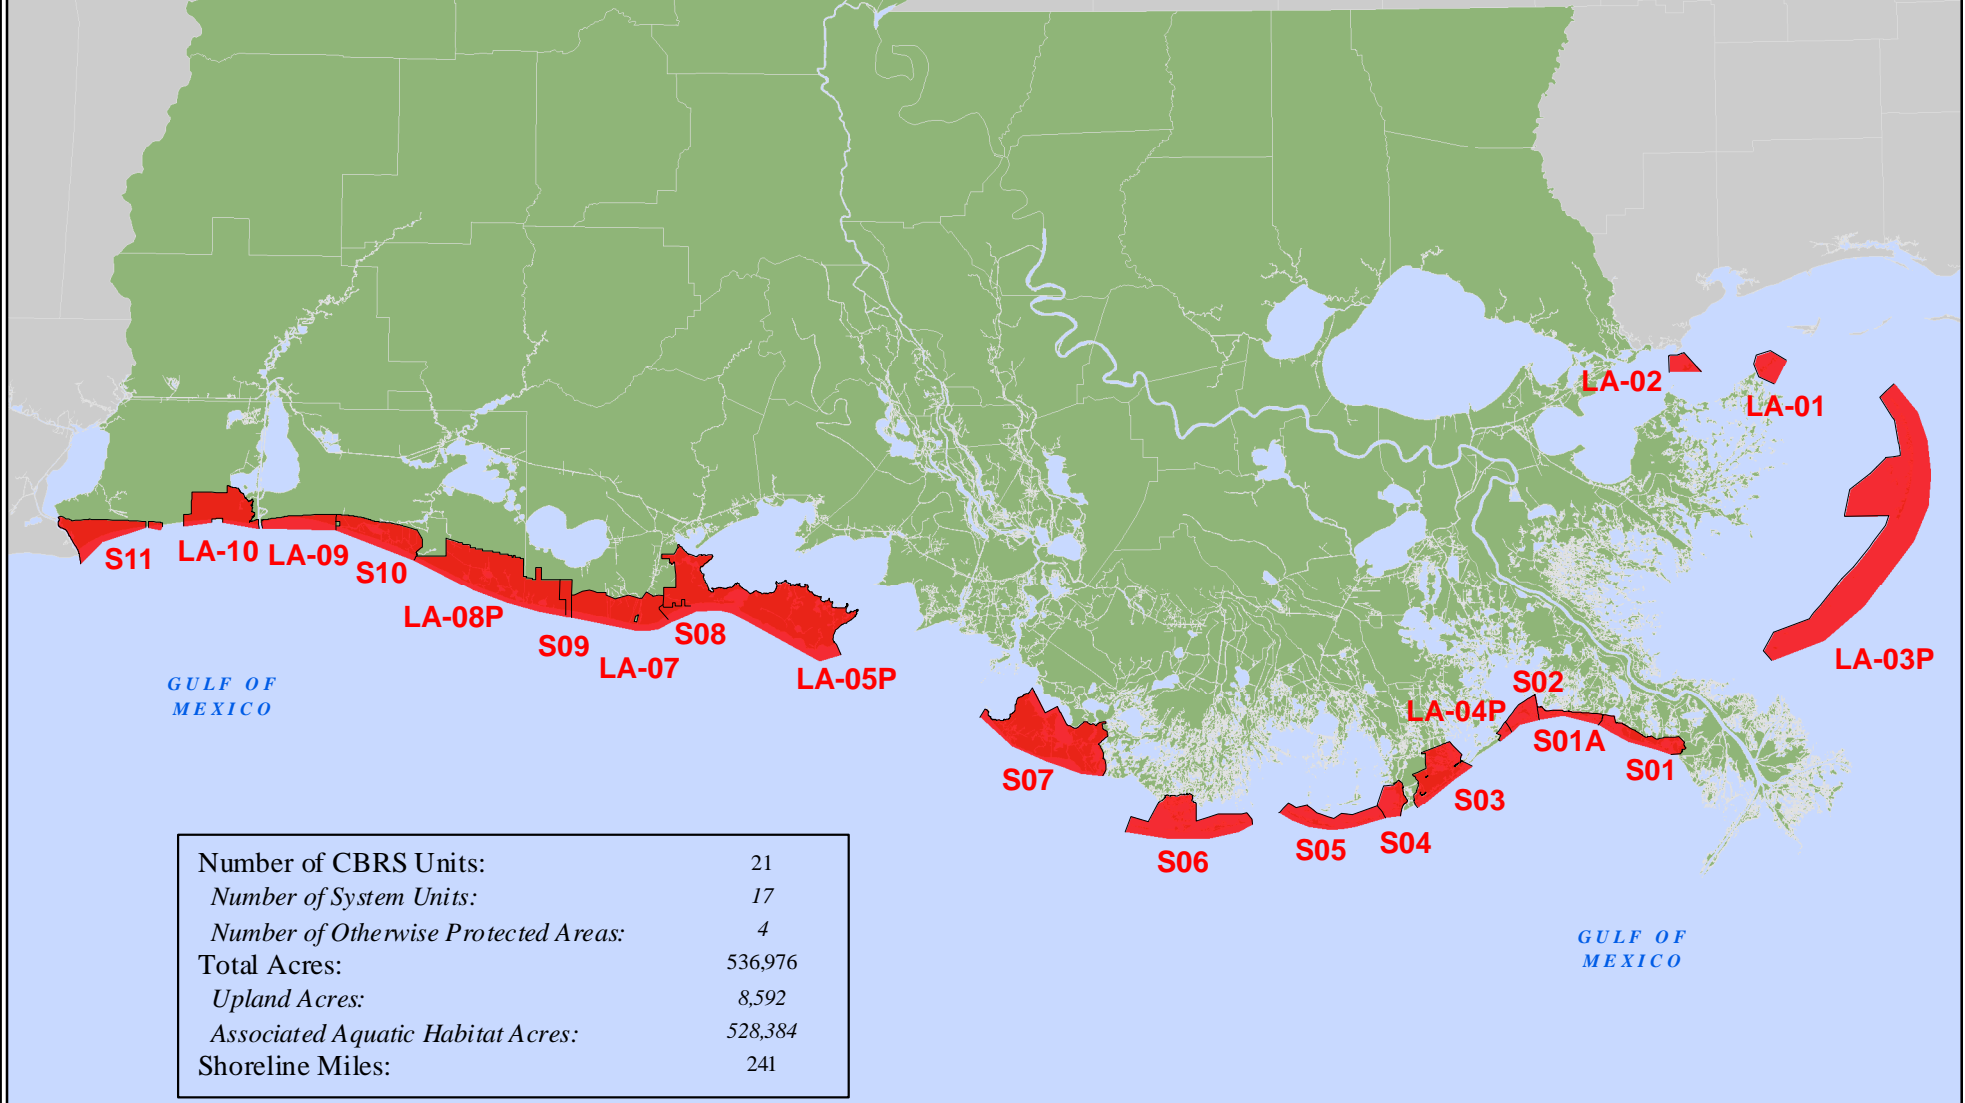

JOHN H. CHAFEE COASTAL BARRIER RESOURCES SYSTEM

LOUISIANA

Number of CBRS Units:	21
Number of System Units:	17
Number of Otherwise Protected Areas:	4
Total Acres:	536,976
Upland Acres:	8,592
Associated Aquatic Habitat Acres:	528,384
Shoreline Miles:	241

Boundaries of the John H. Chafee Coastal Barrier Resources System (CBRS) shown on this map were transferred from the official CBRS maps for this area and are depicted on this map (in red) for informational purposes only. The official CBRS maps are enacted by Congress via the Coastal Barrier Resources Act, as amended, and are maintained by the U.S. Fish and Wildlife Service. The official CBRS maps are available for download at http://www.fws.gov/habitatconservation/coastal_barrier.html.