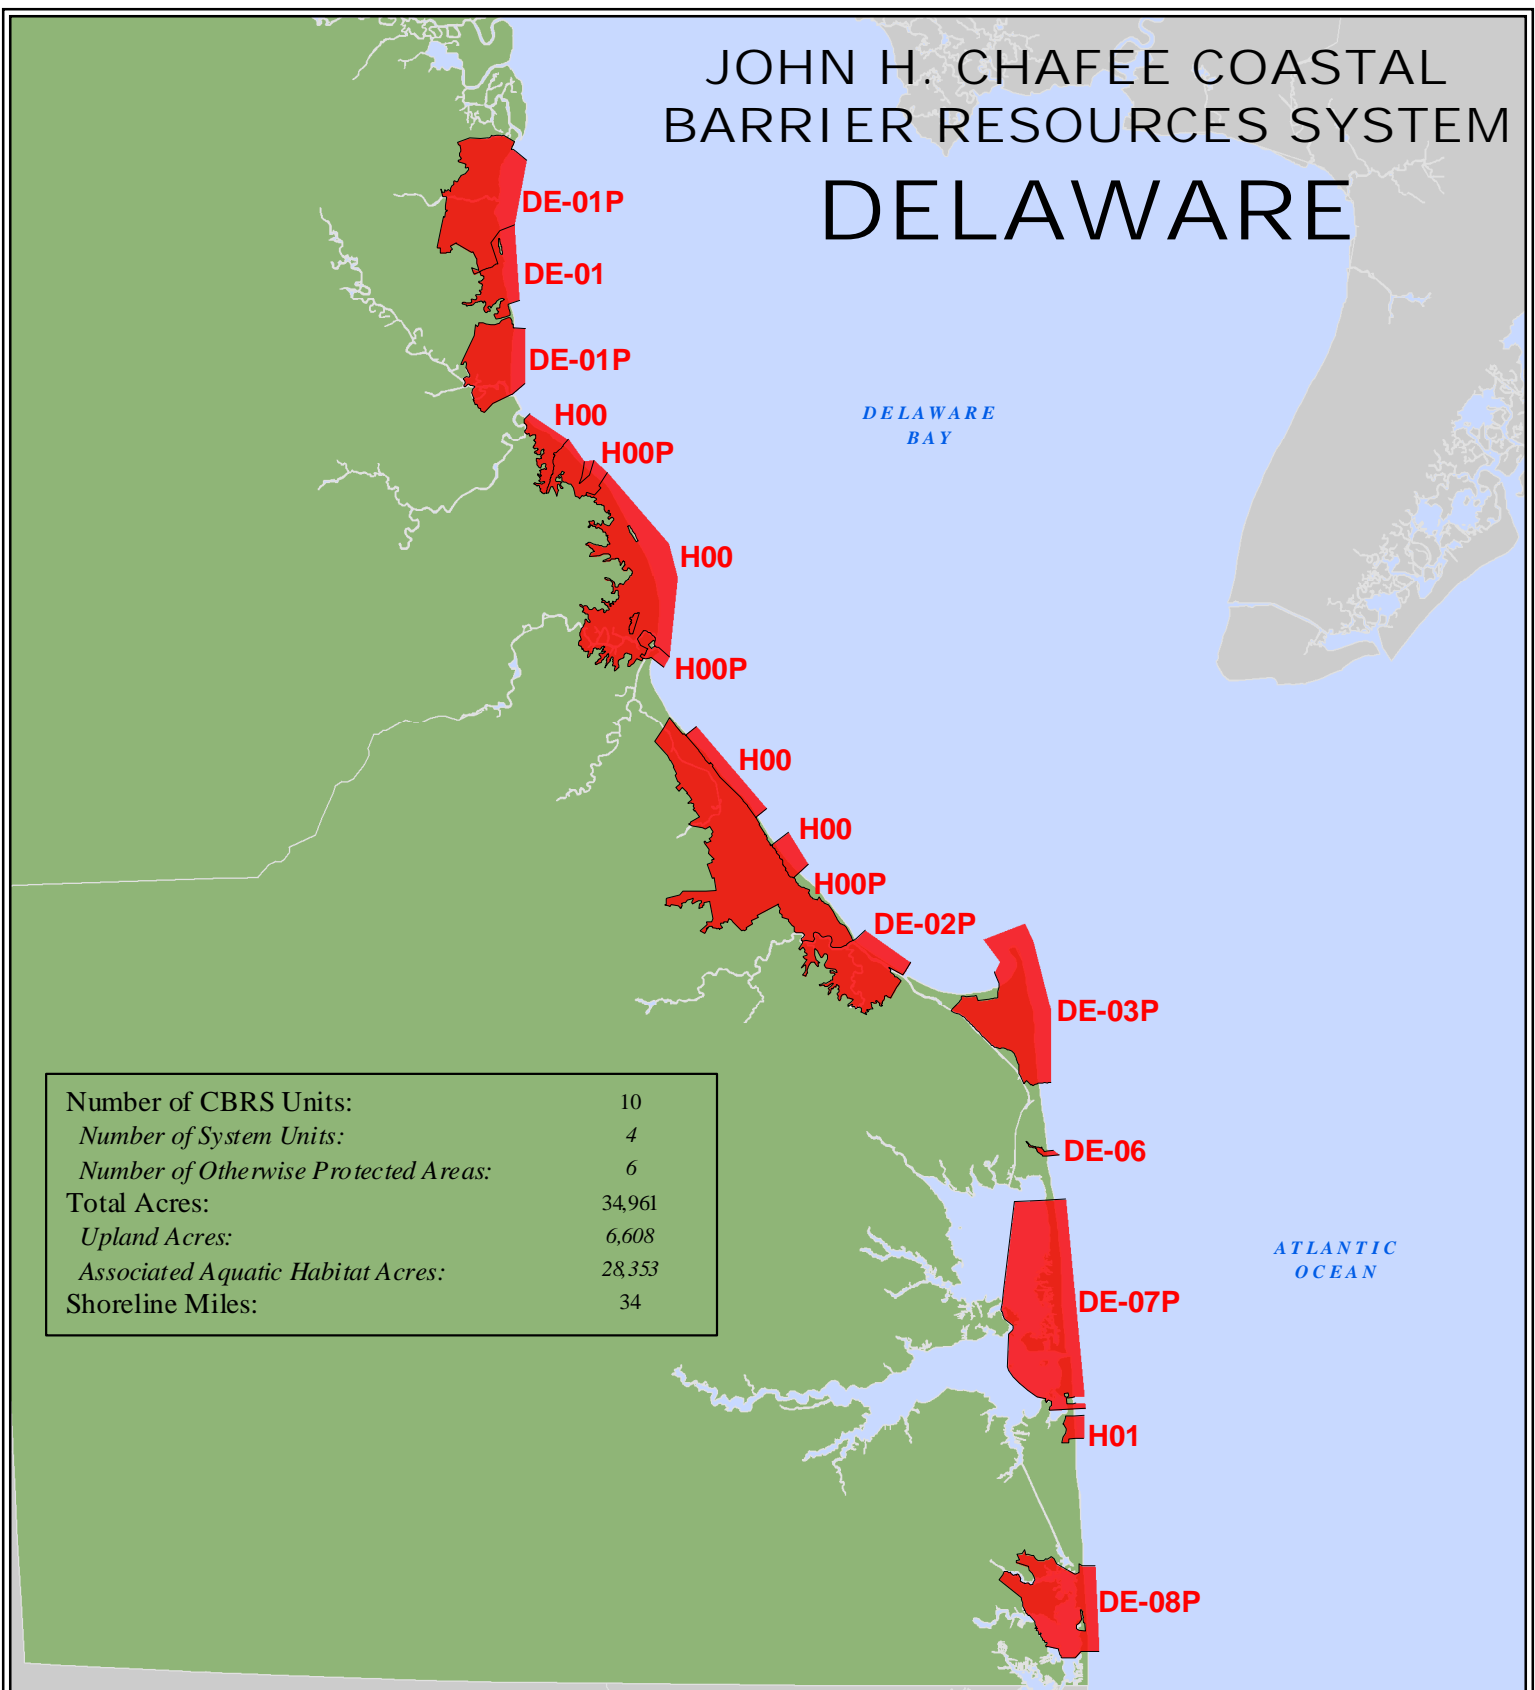

JOHN H. CHAFEE COASTAL BARRIER RESOURCES SYSTEM DELAWARE

Number of CBRS Units:	10
Number of System Units:	4
Number of Otherwise Protected Areas:	6
Total Acres:	34,961
Upland Acres:	6,608
Associated Aquatic Habitat Acres:	28,353
Shoreline Miles:	34

Boundaries of the John H. Chafee Coastal Barrier Resources System (CBRS) shown on this map were transferred from the official CBRS maps for this area and are depicted on this map (in red) for informational purposes only. The official CBRS maps are enacted by Congress via the Coastal Barrier Resources Act, as amended, and are maintained by the U.S. Fish and Wildlife Service. The official CBRS maps are available for download at http://www.fws.gov/habitatconservation/coastal_barrier.html.