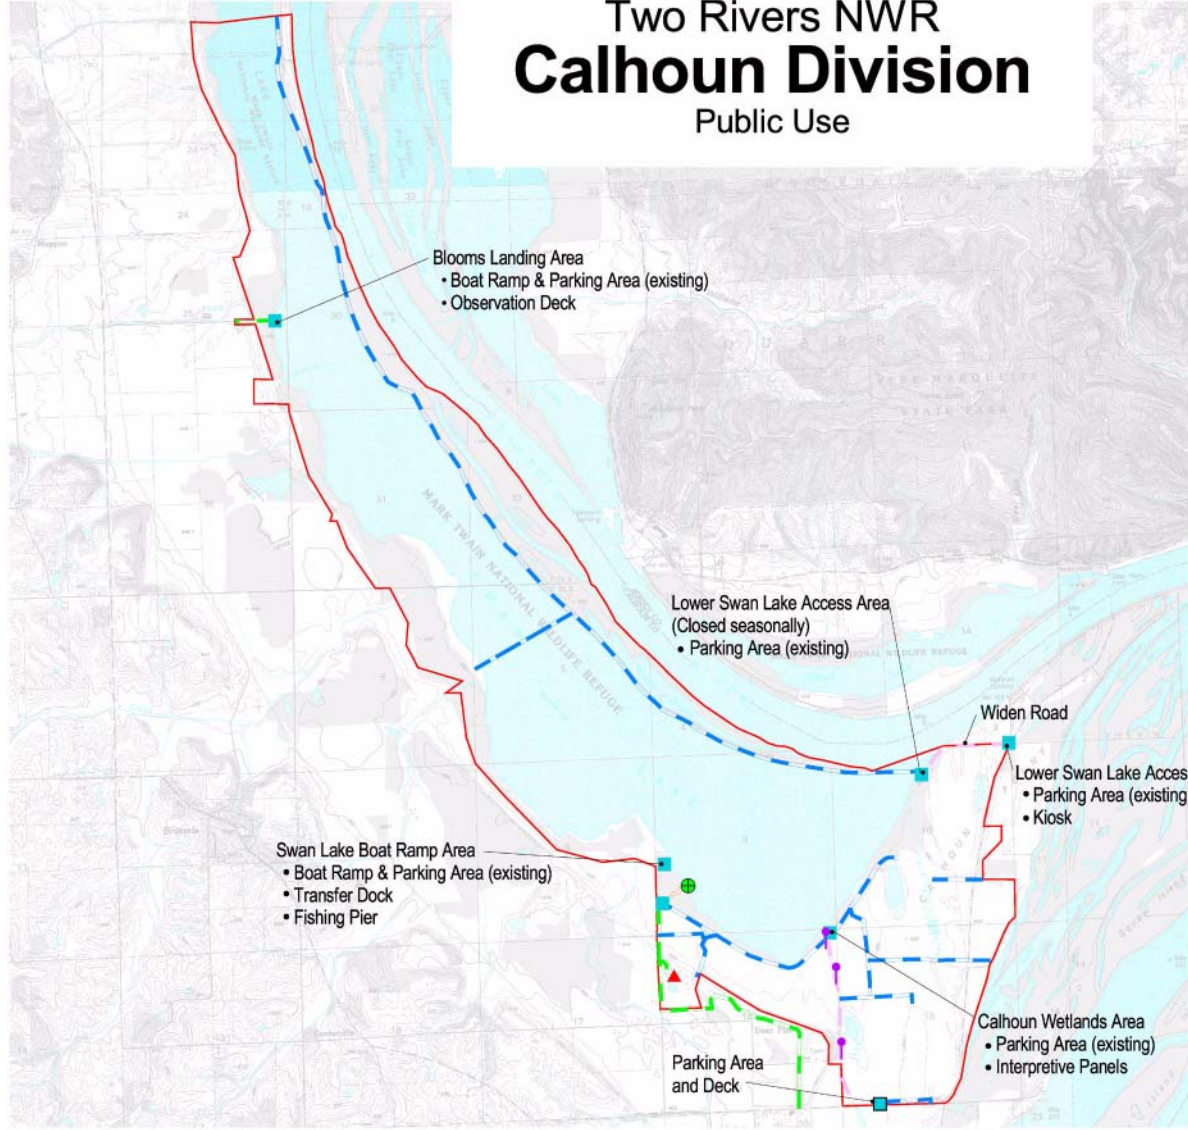

# Two Rivers NWR Calhoun Division Public Use

**Key**

- Parking Area
  - ▲ Visitor Center
  - Photo Blind
  - Interpretive Panel
  - Kiosk
  - Boardwalk
  - Trail
- Roads**
- Closed to Vehicles Year Round
  - Open Year Round
  - Open Seasonally
  - Refuge Boundary