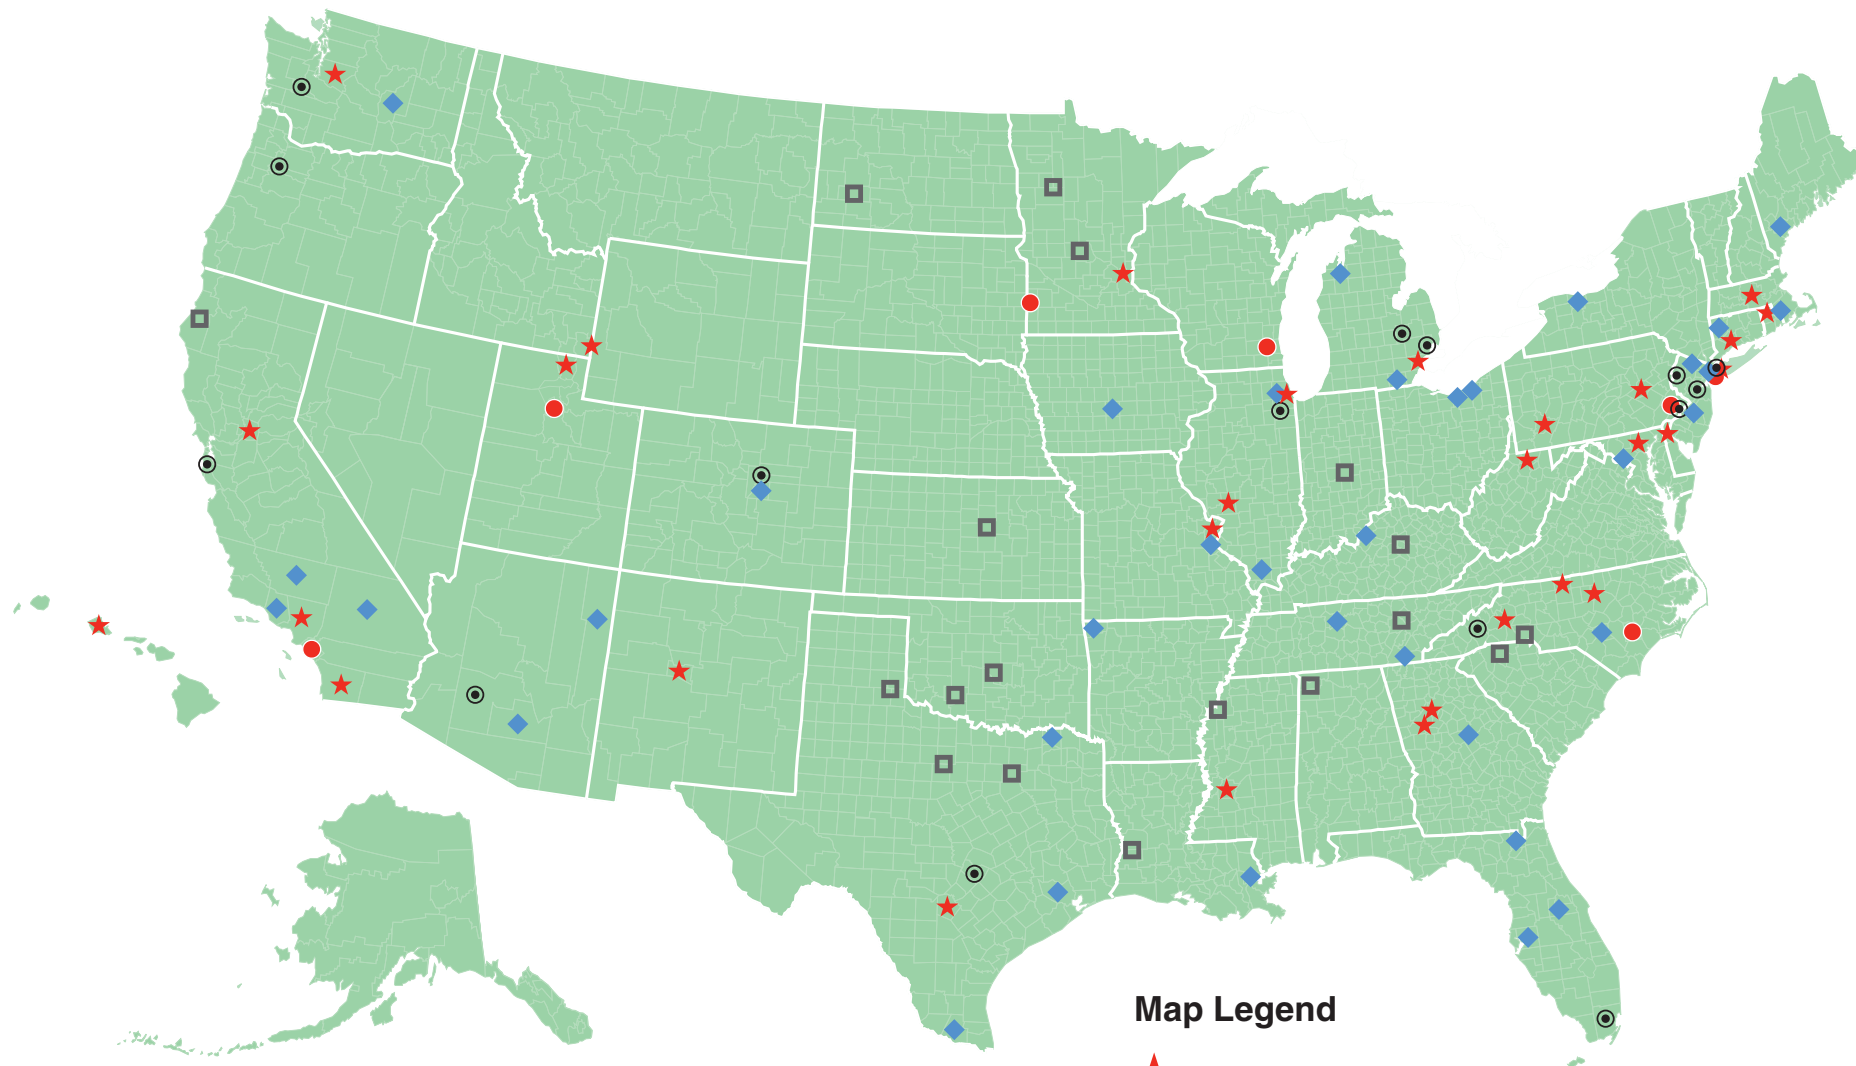

National Children's Study Locations

Map Legend

- ★ Wave 1 Locations
- Vanguard/Wave 1 Locations
- ◆ Wave 2 Locations
- ⊙ Wave 3 Locations
- ◻ Locations Not Awarded

National Children's Study Locations

- ★ **Wave 1 Locations**
- **Vanguard/Wave 1 Locations**
- ◆ **Wave 2 Locations**
- ◎ **Wave 3 Locations**
- ◻ **Locations Not Awarded**

- ★ **Wave 1 Locations**
 - Los Angeles County, CA
 - Sacramento County, CA
 - San Diego County, CA
 - New Haven County, CT
 - New Castle County, DE
 - DeKalb County, GA
 - Fayette County, GA
 - Honolulu County, HI
 - Bear Lake County, ID and Lincoln and Uinta Counties, WY
 - Cook County, IL
 - Macoupin County, IL
 - Worcester County, MA
 - Baltimore County, MD
 - Wayne County, MI
 - Ramsey County, MN
 - St. Louis, MO
 - Hinds County, MS
 - Burke County, NC
 - Durham County, NC
 - Rockingham County, NC
 - Valencia County, NM
 - Nassau County, NY
 - Schuylkill County, PA
 - Westmoreland County, PA
 - Providence County, RI
 - Bexar County, TX
 - Cache County, UT
 - King County, WA
 - Marion County, WV
- **Vanguard/Wave 1 Locations**
 - Orange County, CA
 - Duplin County, NC
 - New York City (Queens), NY
 - Montgomery County, PA
 - Salt Lake County, UT
 - Waukesha County, WI
 - Lincoln, Pipestone, and Yellow Medicine Counties, MN, and Brookings County, SD