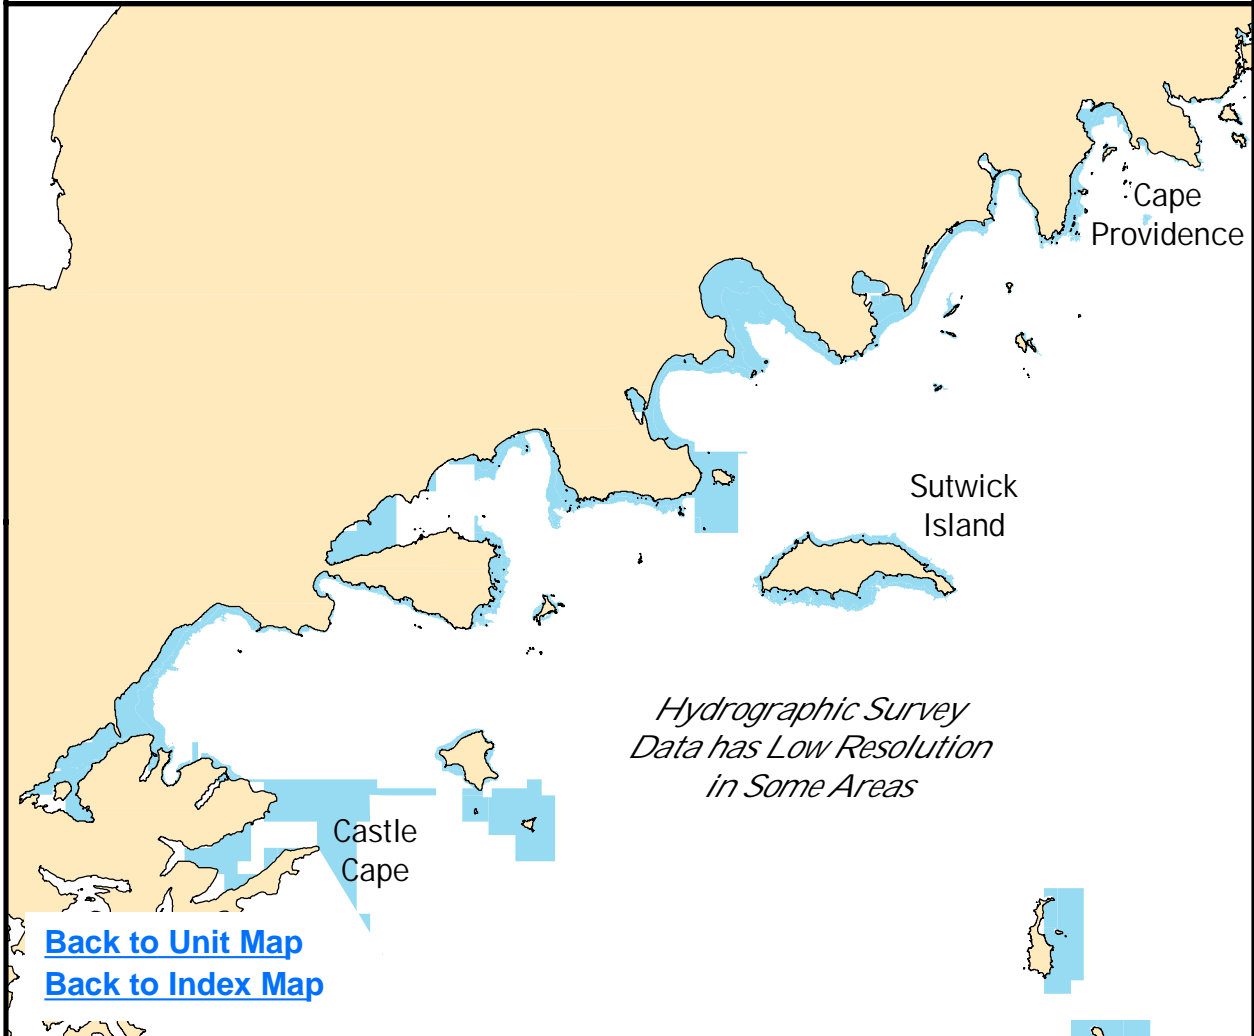

 Critical Habitat

Critical Habitat for the Southwest Alaska DPS
of the Northern Sea Otter (*Enhydra lutris kenyoni*)
Unit 5 - Kodiak, Kamishak, Alaska Peninsula

[Back to Index Map](#)

Area of Detail

Critical Habitat for the Southwest Alaska DPS
of the Northern Sea Otter (*Enhydra lutris kenyoni*)
Unit 5 - Kodiak, Kamishak, Alaska Peninsula
Map 5.1 - Castle Cape to Cape Providence

 Critical Habitat

Critical Habitat for the Southwest Alaska DPS
of the Northern Sea Otter (*Enhydra lutris kenyoni*)
Unit 5 - Kodiak, Kamishak, Alaska Peninsula
Map 5.2 - Cape Providence to Cape Iktugitak