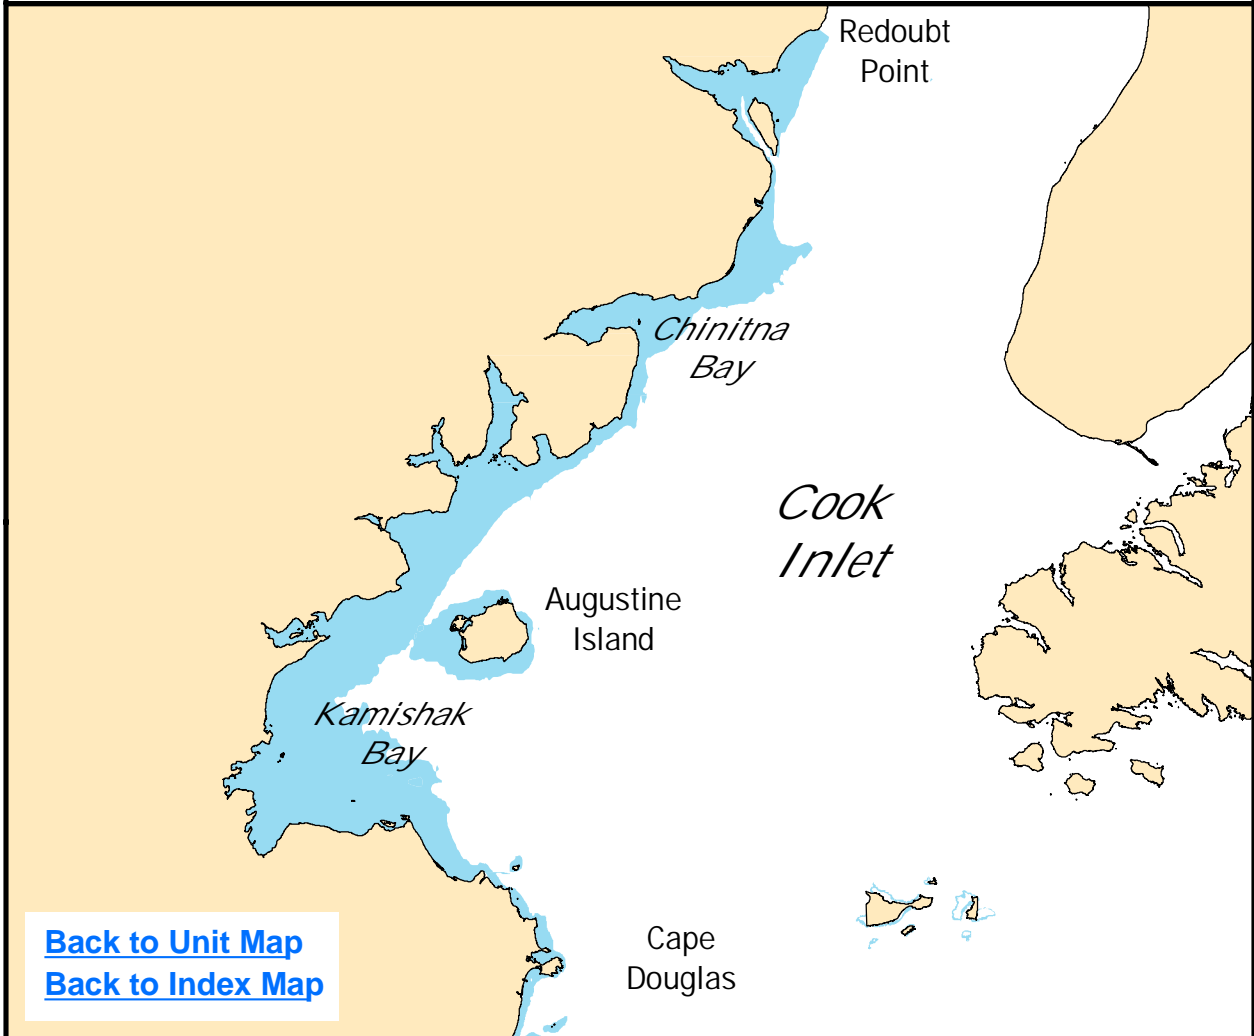

Critical Habitat for the Southwest Alaska DPS
of the Northern Sea Otter (*Enhydra lutris kenyoni*)
Unit 5 - Kodiak, Kamishak, Alaska Peninsula
Map 5.4 - Cape Douglas to Redoubt Point