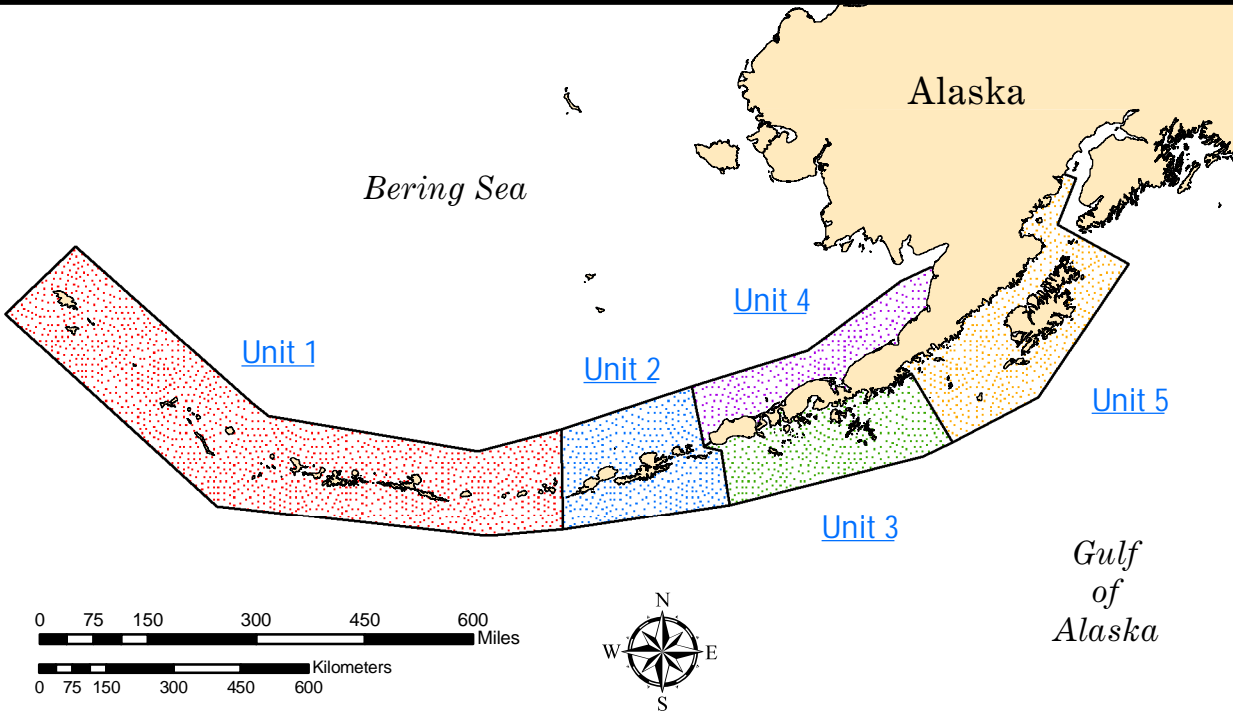

Index Map:
Critical Habitat for the Southwest Alaska DPS
of the Northern Sea Otter (*Enhydra lutris kenyoni*)

Area of Detail

Legend

-  Unit 1 - Western Aleutian
-  Unit 2 - Eastern Aleutian
-  Unit 3 - South Alaska Peninsula
-  Unit 4 - Bristol Bay
-  Unit 5 - Kodiak, Kamishak, Alaska Peninsula