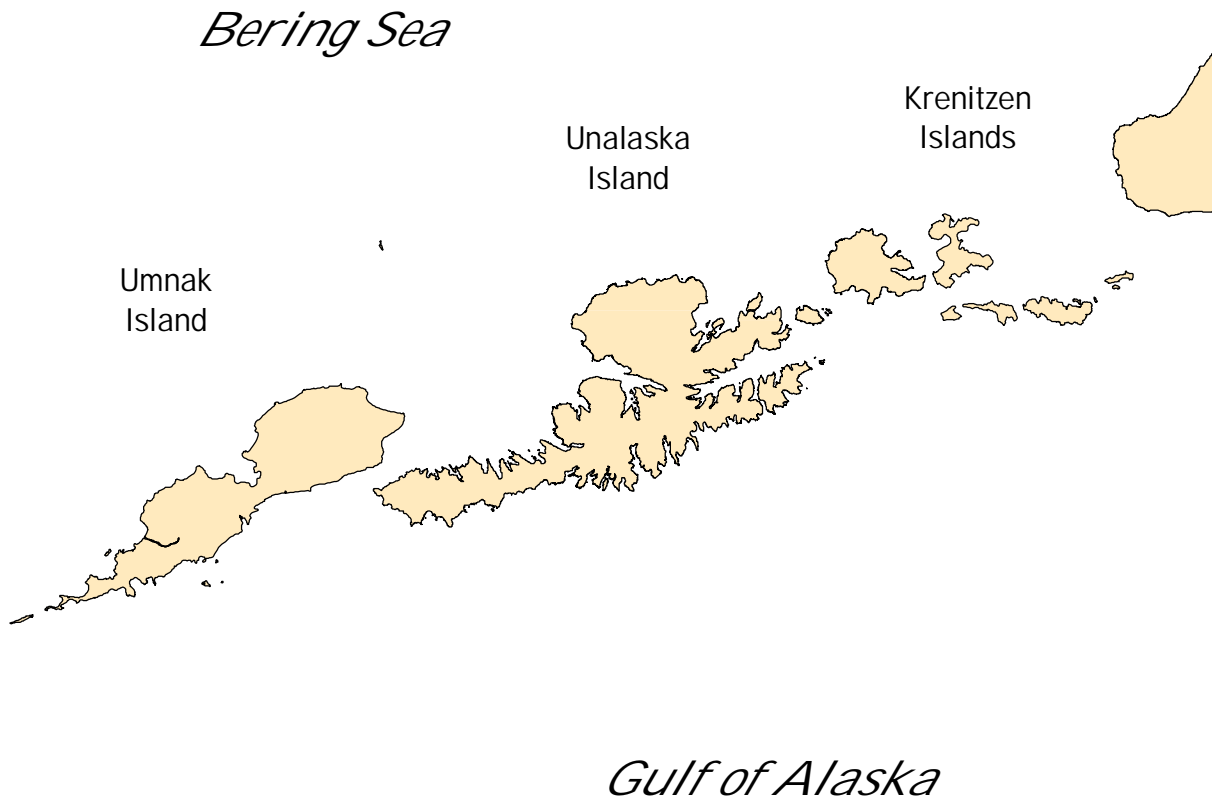

Critical Habitat for the Southwest Alaska DPS
of the Northern Sea Otter (*Enhydra lutris kenyoni*)
Unit 2 - Eastern Aleutian