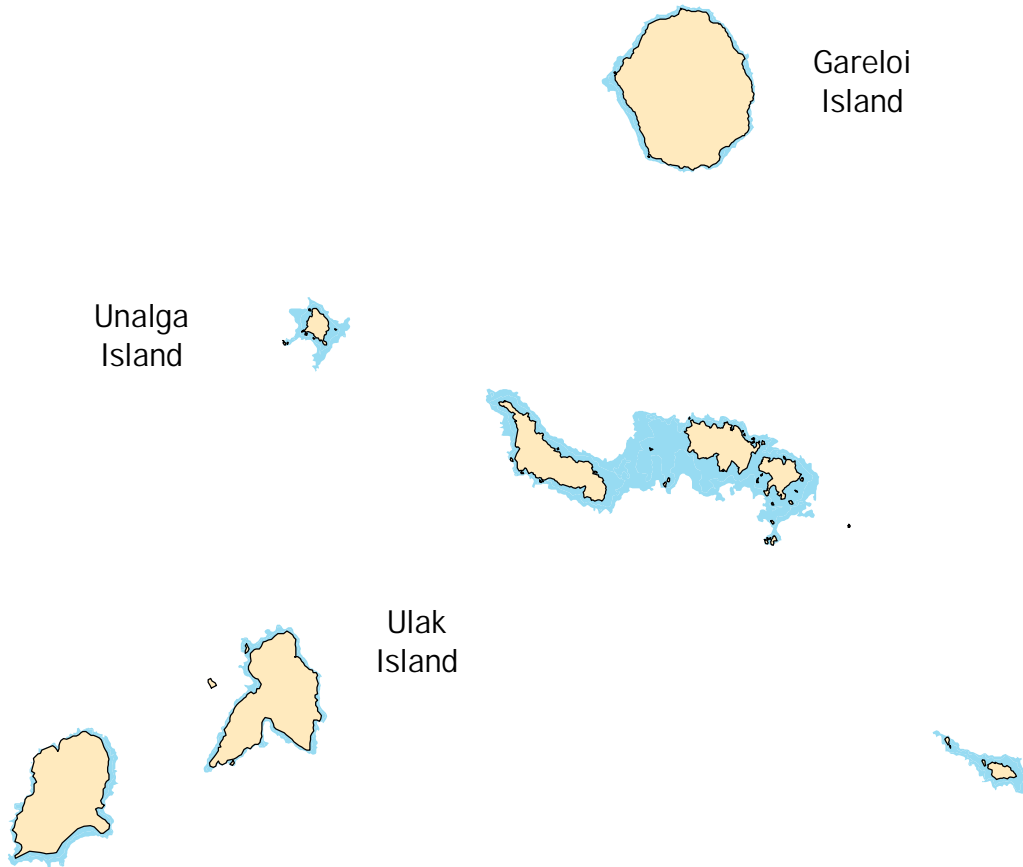

[Back to Unit Map](#)
[Back to Index Map](#)

Area of Detail

 Critical Habitat

Critical Habitat for the Southwest Alaska DPS
of the Northern Sea Otter (*Enhydra lutris kenyoni*)
Unit 1 - Western Aleutian

Map 1.2.3 - Segula, Khvostof, Davidof, Little Sitkin, and Rat Islands

[Back to Unit Map](#)
[Back to Index Map](#)

Area of Detail

 Critical Habitat

Critical Habitat for the Southwest Alaska DPS
of the Northern Sea Otter (*Enhydra lutris kenyoni*)
Unit 1 - Western Aleutian
Map 1.2.4 - Amchitka Island

[Back to Unit Map](#)
[Back to Index Map](#)

Area of Detail

0 3 6 9 12
Miles

0 2 4 8 12 16
Kilometers

 Critical Habitat

Critical Habitat for the Southwest Alaska DPS
of the Northern Sea Otter (*Enhydra lutris kenyoni*)
Unit 1 - Western Aleutian
Map 1.2.5 - Semisopochnoi Island

[Back to Unit Map](#)
[Back to Index Map](#)

 Critical Habitat

Critical Habitat for the Southwest Alaska DPS
of the Northern Sea Otter (*Enhydra lutris kenyoni*)
Unit 1 - Western Aleutian
Map 1.3 - Delarof Islands