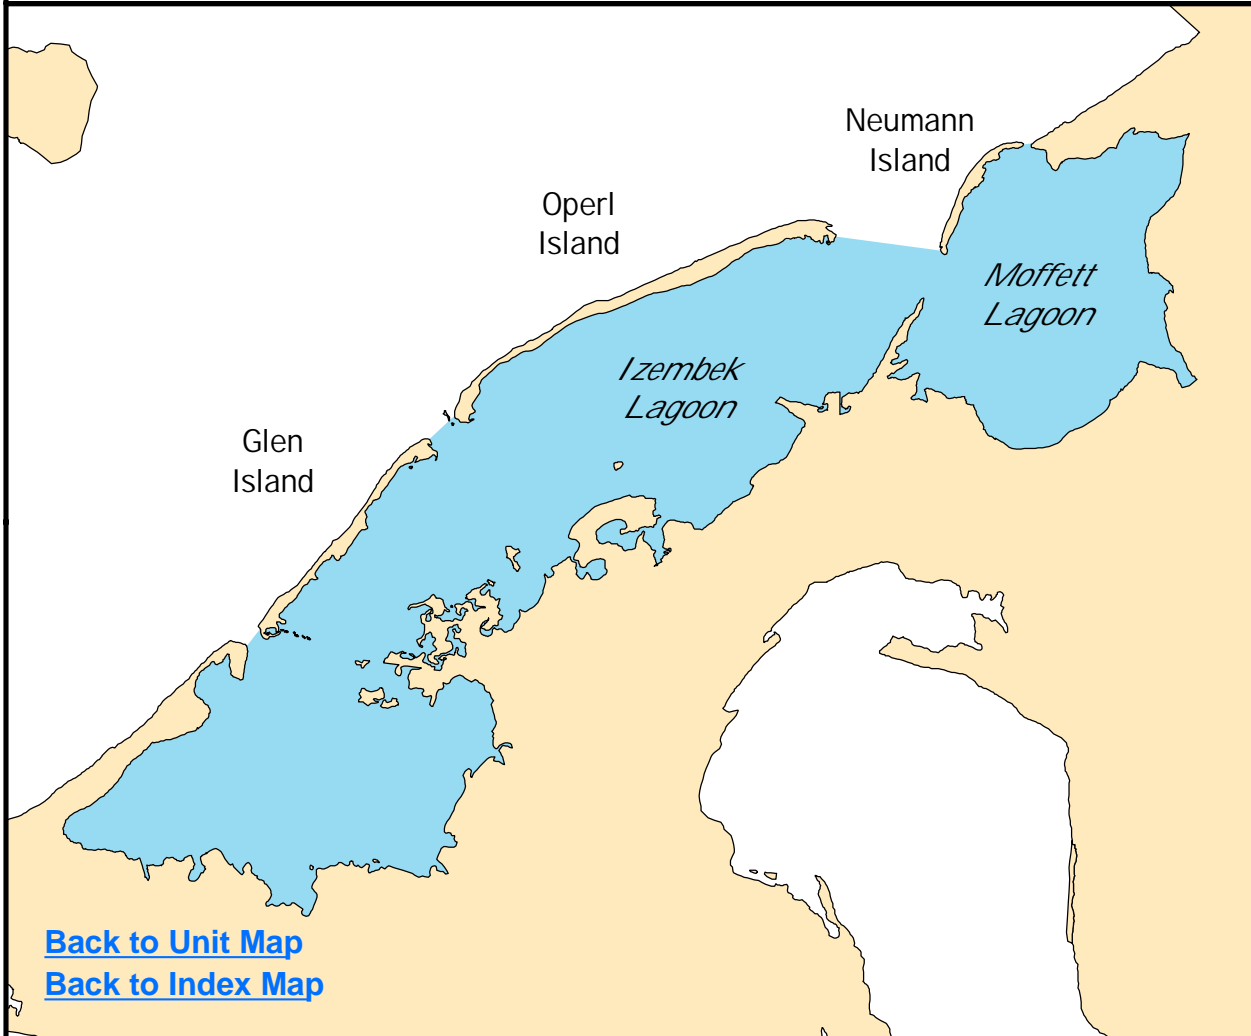

Critical Habitat for the Southwest Alaska DPS
of the Northern Sea Otter (*Enhydra lutris kenyoni*)
Unit 4 - Bristol Bay
Subunit 4b - Izembek Lagoon

Critical Habitat