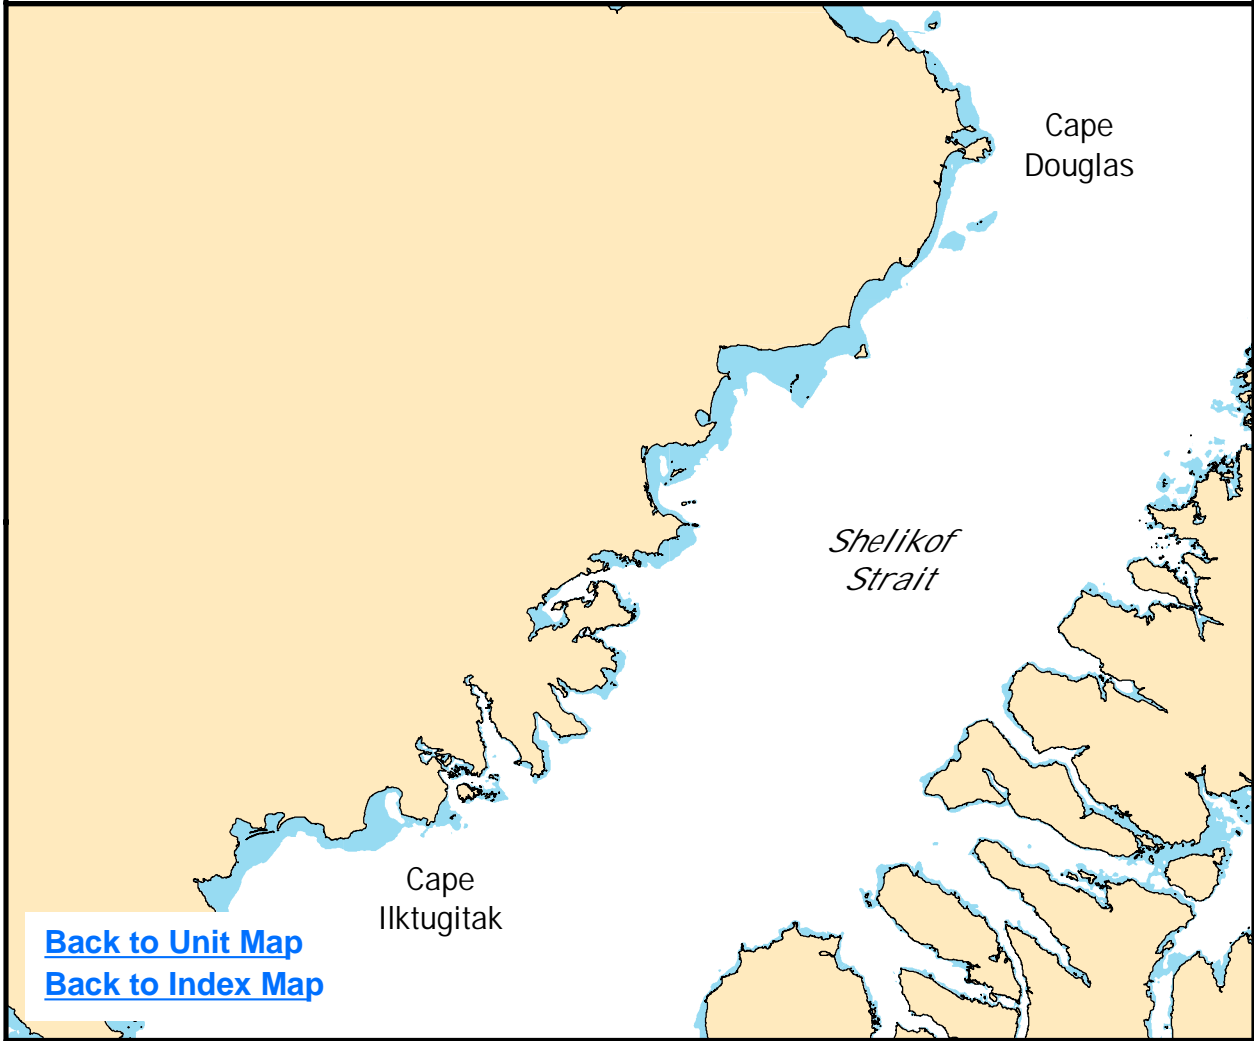

Critical Habitat for the Southwest Alaska DPS
of the Northern Sea Otter (*Enhydra lutris kenyoni*)
Unit 5 - Kodiak, Kamishak, Alaska Peninsula
Map 5.3 - Cape Iktugitak to Cape Douglas

Critical Habitat