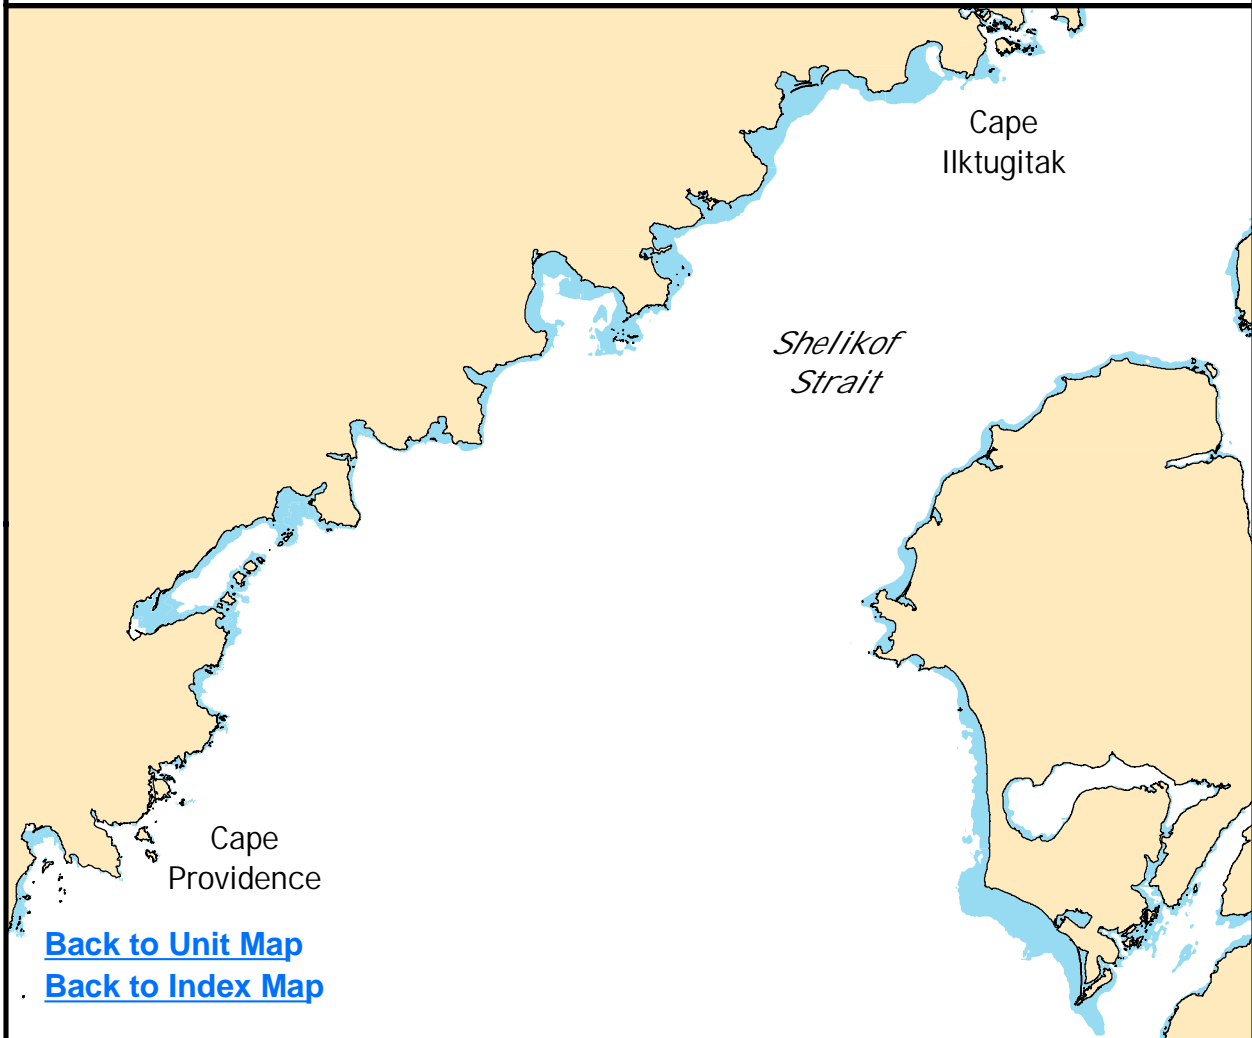

 Critical Habitat

Critical Habitat for the Southwest Alaska DPS
of the Northern Sea Otter (*Enhydra lutris kenyoni*)
Unit 5 - Kodiak, Kamishak, Alaska Peninsula

[Back to Index Map](#)

Area of Detail

Critical Habitat for the Southwest Alaska DPS
of the Northern Sea Otter (*Enhydra lutris kenyoni*)
Unit 5 - Kodiak, Kamishak, Alaska Peninsula
Map 5.1 - Castle Cape to Cape Providence

 Critical Habitat

Critical Habitat for the Southwest Alaska DPS
of the Northern Sea Otter (*Enhydra lutris kenyoni*)
Unit 5 - Kodiak, Kamishak, Alaska Peninsula
Map 5.2 - Cape Providence to Cape Iktugitak