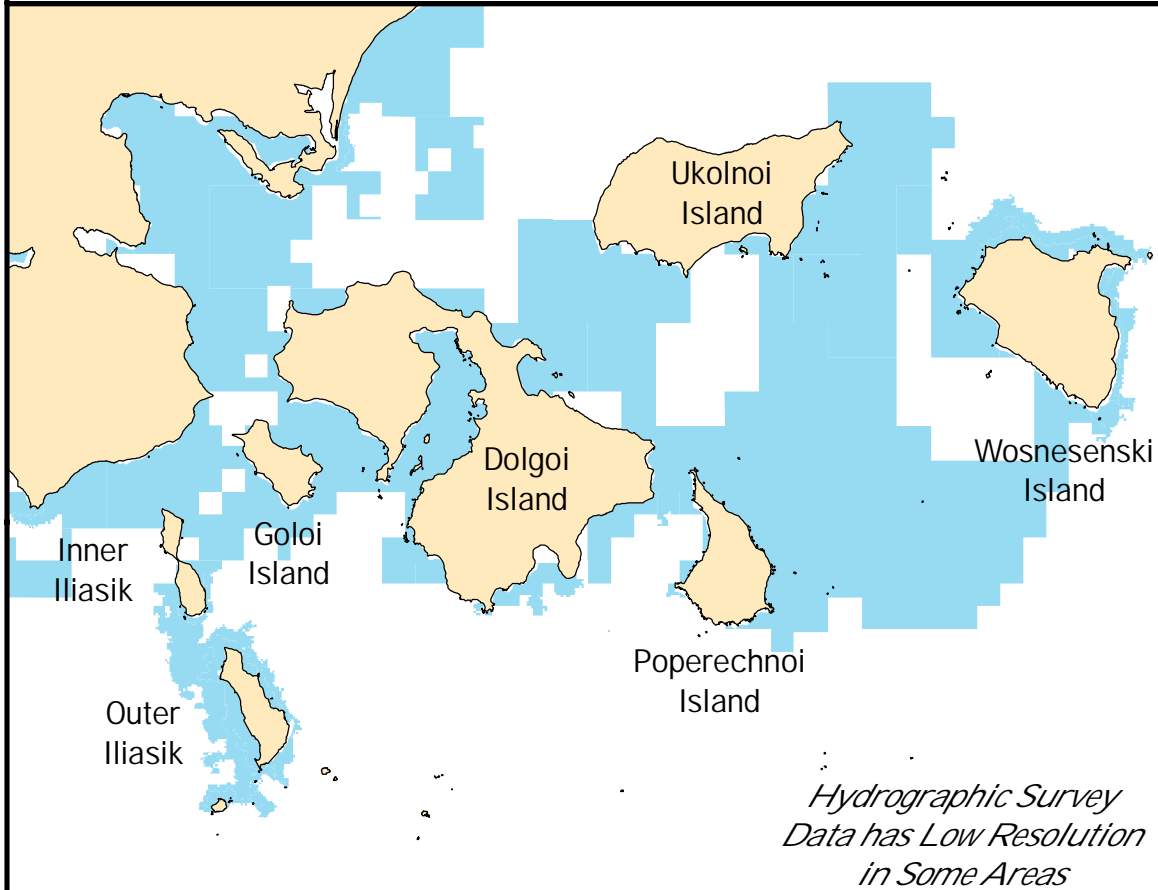

0 15 30 60 90 120 Kilometers

Critical Habitat for the Southwest Alaska DPS
of the Northern Sea Otter (*Enhydra lutris kenyoni*)
Unit 3 - South Alaska Peninsula
Map 3.1 - Unimak Island to Deer Island

 Critical Habitat

Critical Habitat for the Southwest Alaska DPS
of the Northern Sea Otter (*Enhydra lutris kenyoni*)
Unit 3 - South Alaska Peninsula
Map 3.2 - Pavlof Islands

[Back to Unit Map](#)
[Back to Index Map](#)

 Critical Habitat