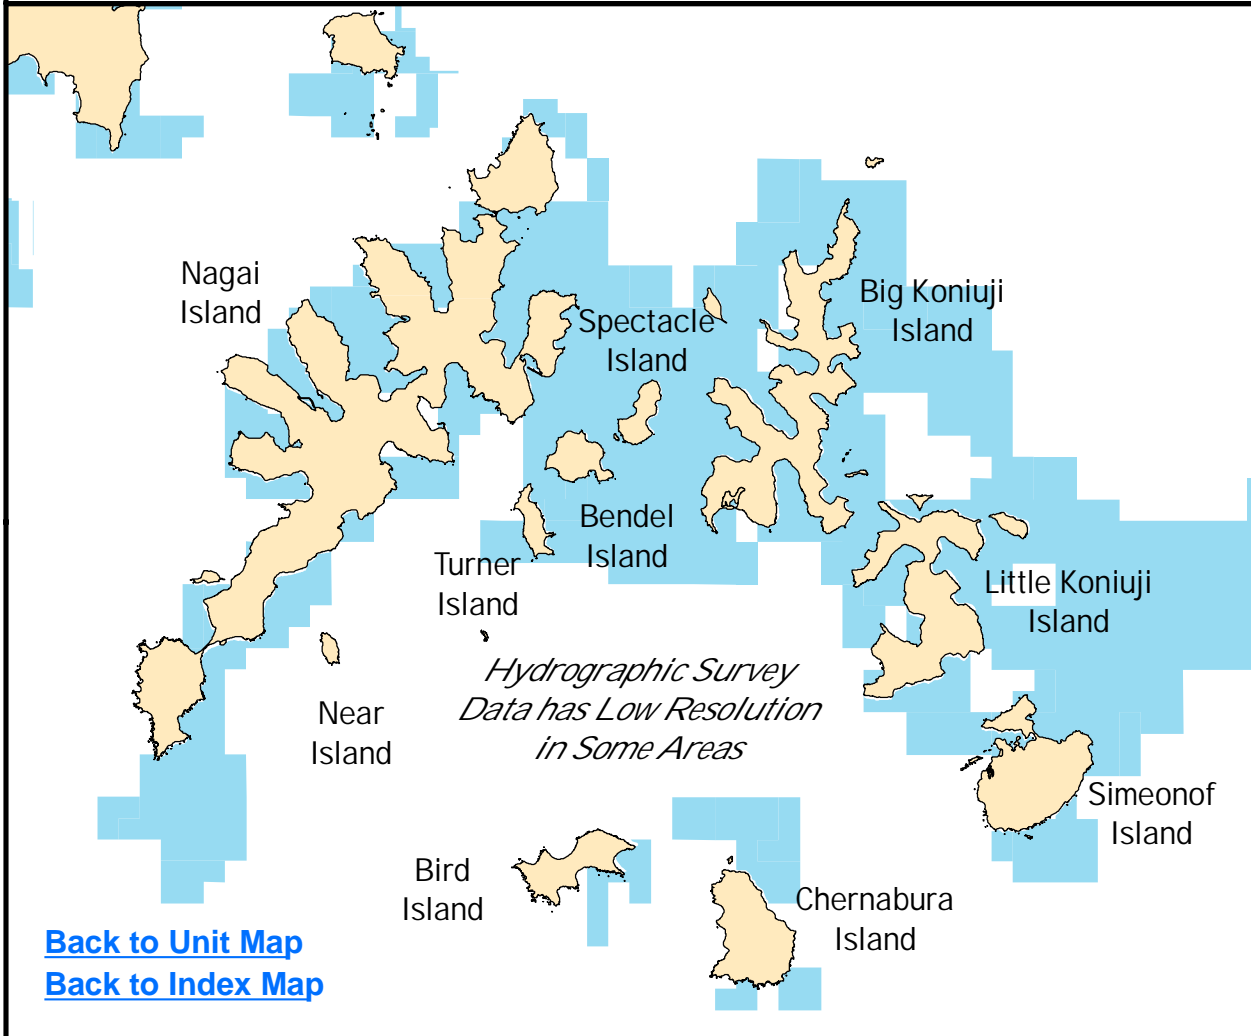

Critical Habitat for the Southwest Alaska DPS
of the Northern Sea Otter (*Enhydra lutris kenyoni*)
Unit 3 - South Alaska Peninsula
Map 3.4 - Southern Shumagin Islands

Critical Habitat