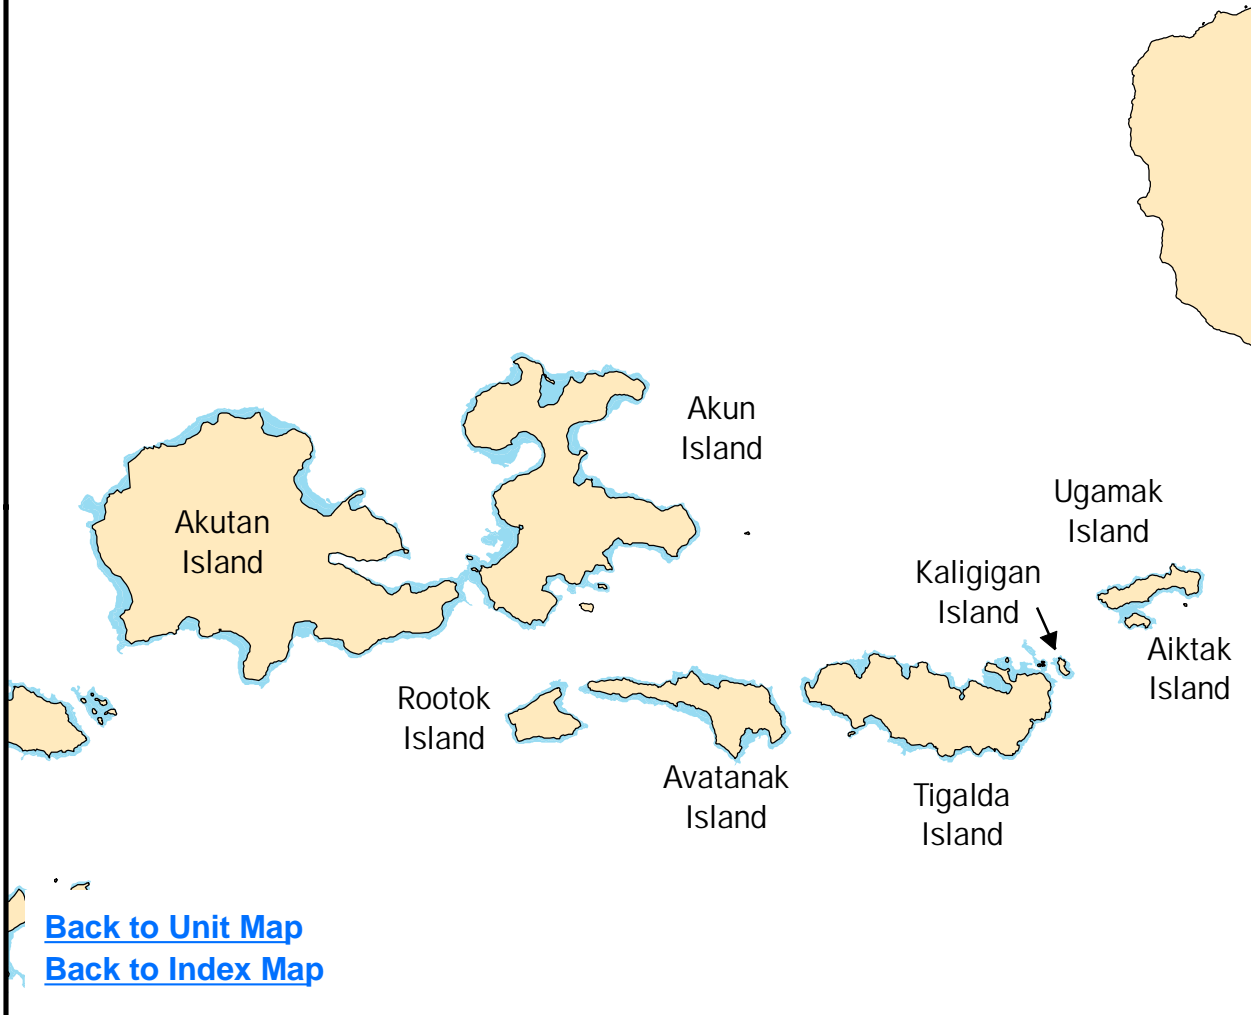

Critical Habitat for the Southwest Alaska DPS
of the Northern Sea Otter (*Enhydra lutris kenyoni*)
Unit 2 - Eastern Aleutian
Map 2.3 - Akutan, Akun, Rootok, Avatanak, Tigalda,
Kaligigan, Ugamak, and Aiktak Islands

Critical Habitat