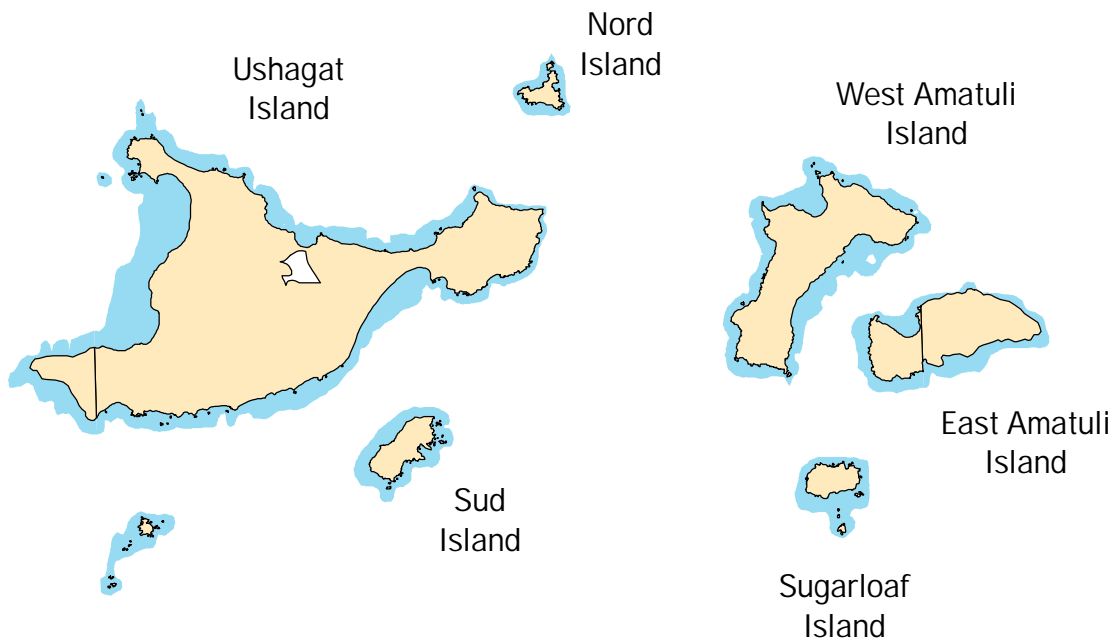

 Critical Habitat

Critical Habitat for the Southwest Alaska DPS
of the Northern Sea Otter (*Enhydra lutris kenyoni*)
Unit 5 - Kodiak, Kamishak, Alaska Peninsula
Map 5.4 - Cape Douglas to Redoubt Point

Critical Habitat for the Southwest Alaska DPS
of the Northern Sea Otter (*Enhydra lutris kenyoni*)
Unit 5 - Kodiak, Kamishak, Alaska Peninsula
Map 5.5 - Semidi Islands and Chirikof Island

*Hydrographic Survey
Data has Low Resolution
in Some Areas*

Chirikof
Island

[Back to Unit Map](#)
[Back to Index Map](#)

 Critical Habitat

Critical Habitat for the Southwest Alaska DPS
of the Northern Sea Otter (*Enhydra lutris kenyoni*)
Unit 5 - Kodiak, Kamishak, Alaska Peninsula
Map 5.6 - Kodiak Archipelago

 Critical Habitat

Critical Habitat for the Southwest Alaska DPS
of the Northern Sea Otter (*Enhydra lutris kenyoni*)
Unit 5 - Kodiak, Kamishak, Alaska Peninsula
Map 5.7 - Barren Islands

[Back to Unit Map](#)
[Back to Index Map](#)