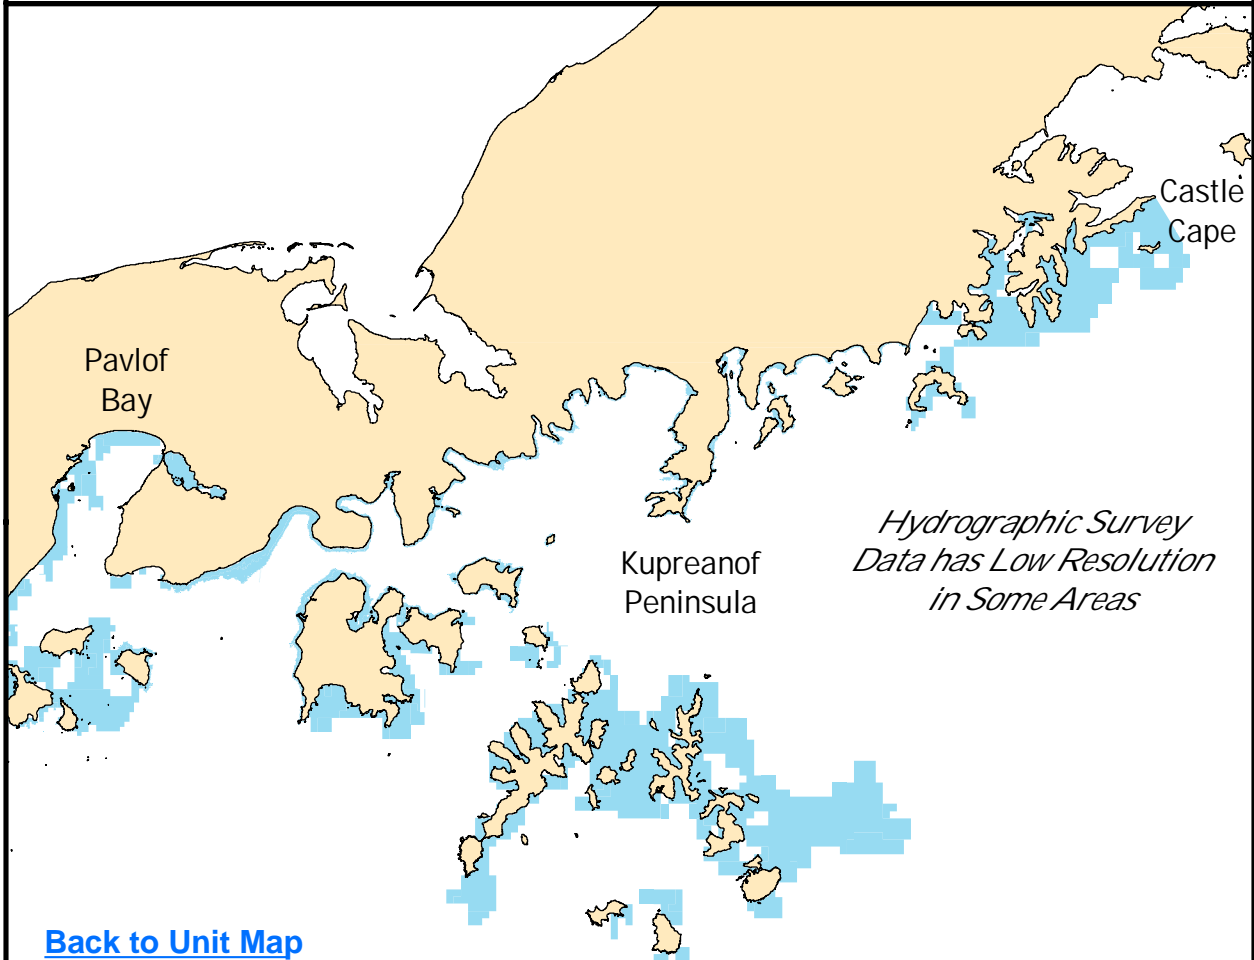

Critical Habitat for the Southwest Alaska DPS
of the Northern Sea Otter (*Enhydra lutris kenyoni*)
Unit 3 - South Alaska Peninsula
Map 3.5 - Kupreanof Peninsula to Castle Cape

[Back to Unit Map](#)
[Back to Index Map](#)