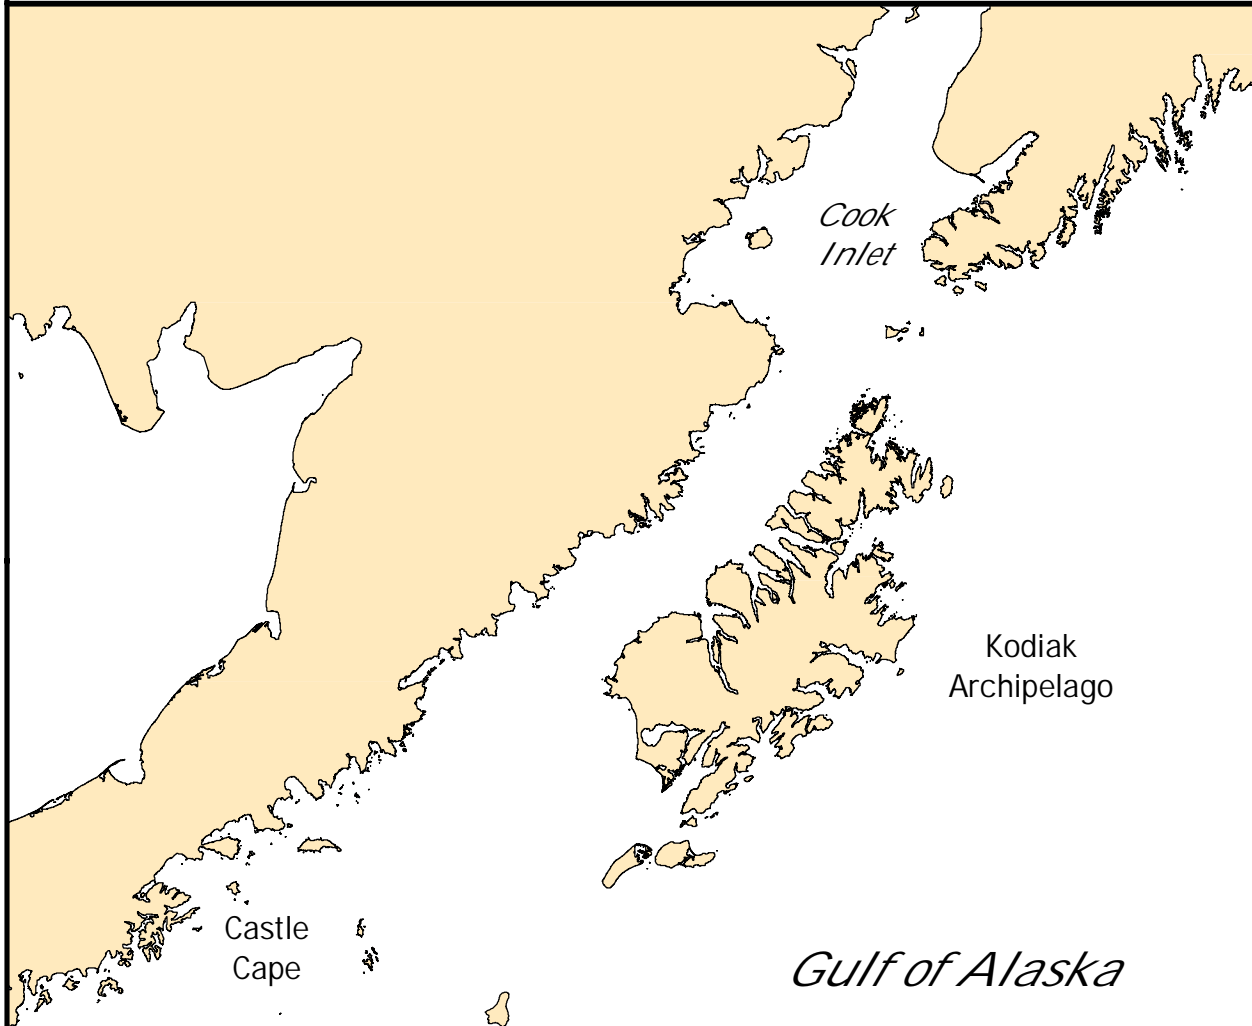

Critical Habitat for the Southwest Alaska DPS
of the Northern Sea Otter (*Enhydra lutris kenyoni*)
Unit 5 - Kodiak, Kamishak, Alaska Peninsula