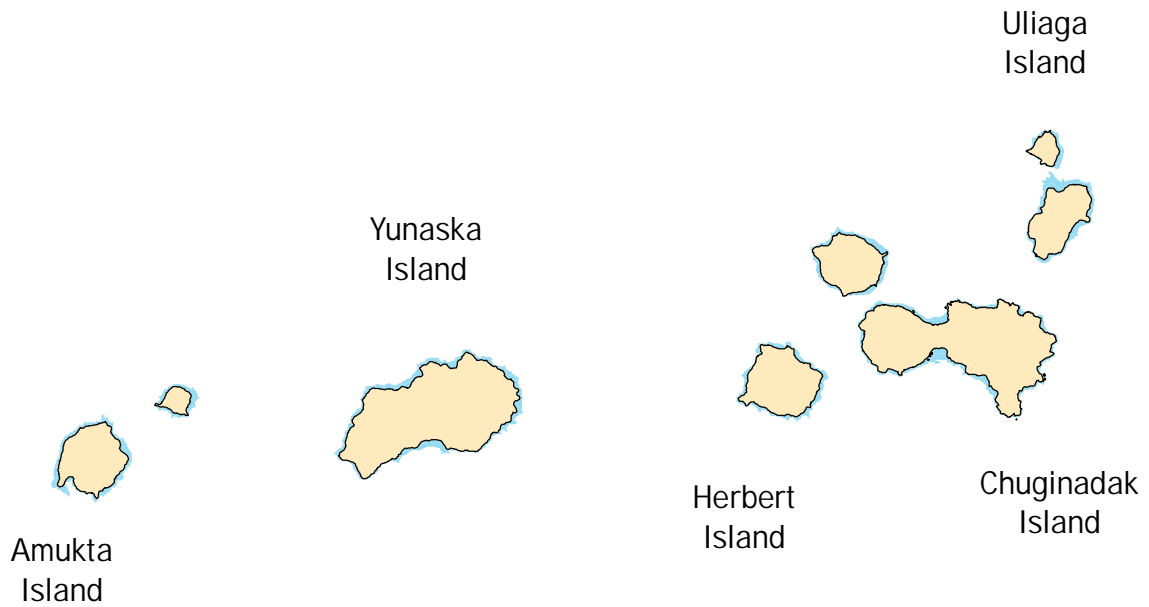

Critical Habitat for the Southwest Alaska DPS
of the Northern Sea Otter (*Enhydra lutris kenyoni*)
Unit 1 - Western Aleutian
Map 1.5 - Islands of Four Mountains