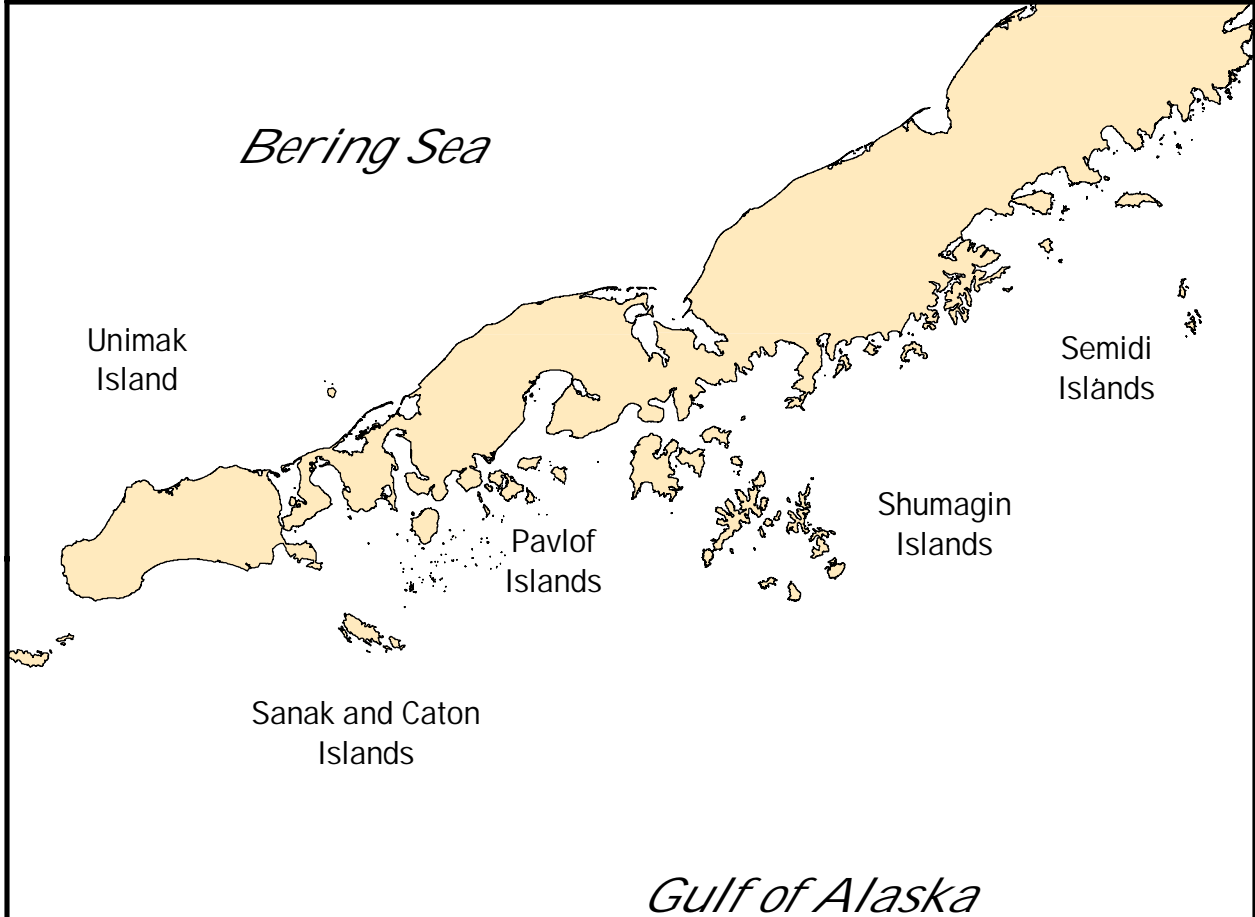

Critical Habitat for the Southwest Alaska DPS
of the Northern Sea Otter (*Enhydra lutris kenyoni*)
Unit 3 - South Alaska Peninsula