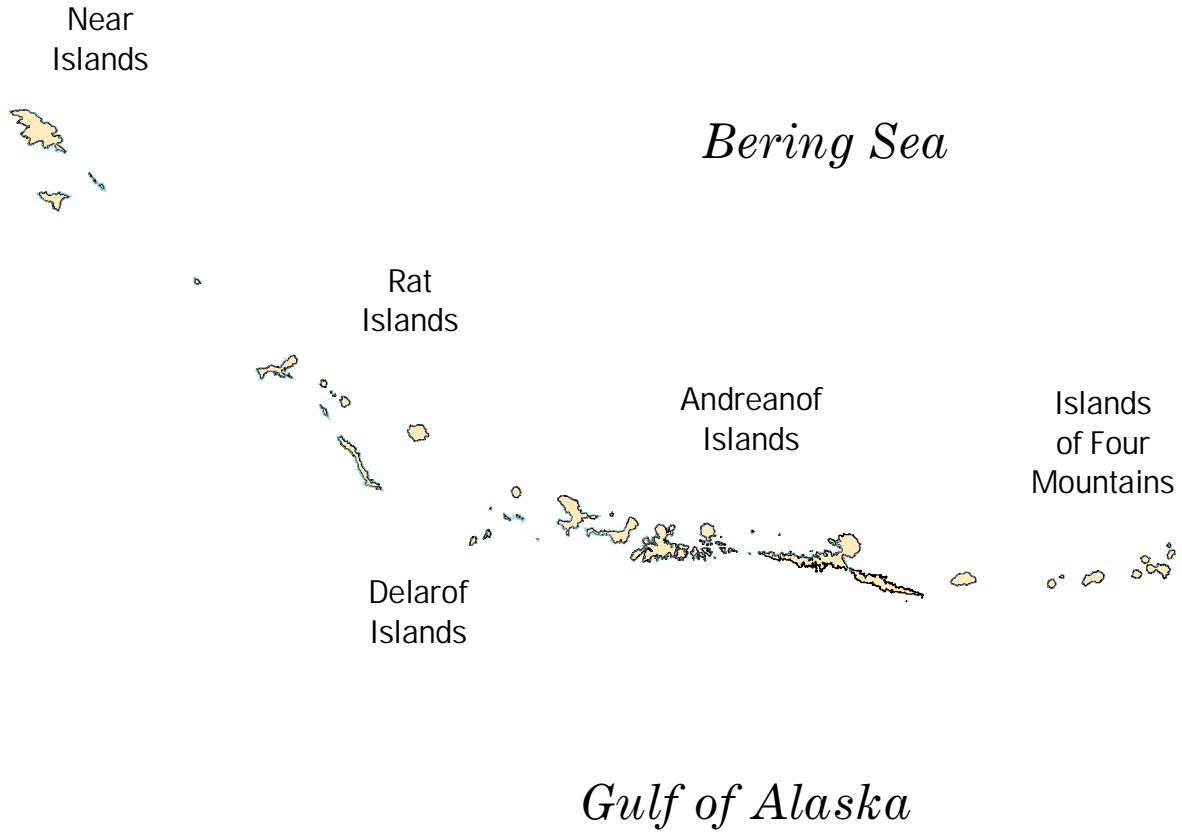

Index Map:
Critical Habitat for the Southwest Alaska DPS
of the Northern Sea Otter (*Enhydra lutris kenyoni*)

Area of Detail

Legend

-  Unit 1 - Western Aleutian
-  Unit 2 - Eastern Aleutian
-  Unit 3 - South Alaska Peninsula
-  Unit 4 - Bristol Bay
-  Unit 5 - Kodiak, Kamishak, Alaska Peninsula

Critical Habitat for the Southwest Alaska DPS
of the Northern Sea Otter (*Enhydra lutris kenyoni*)
Unit 1 - Western Aleutian

[Back to Index Map](#)

 Critical Habitat

Critical Habitat for the Southwest Alaska DPS
of the Northern Sea Otter (*Enhydra lutris kenyoni*)
Unit 1 - Western Aleutian
Map 1.1 - Near Islands