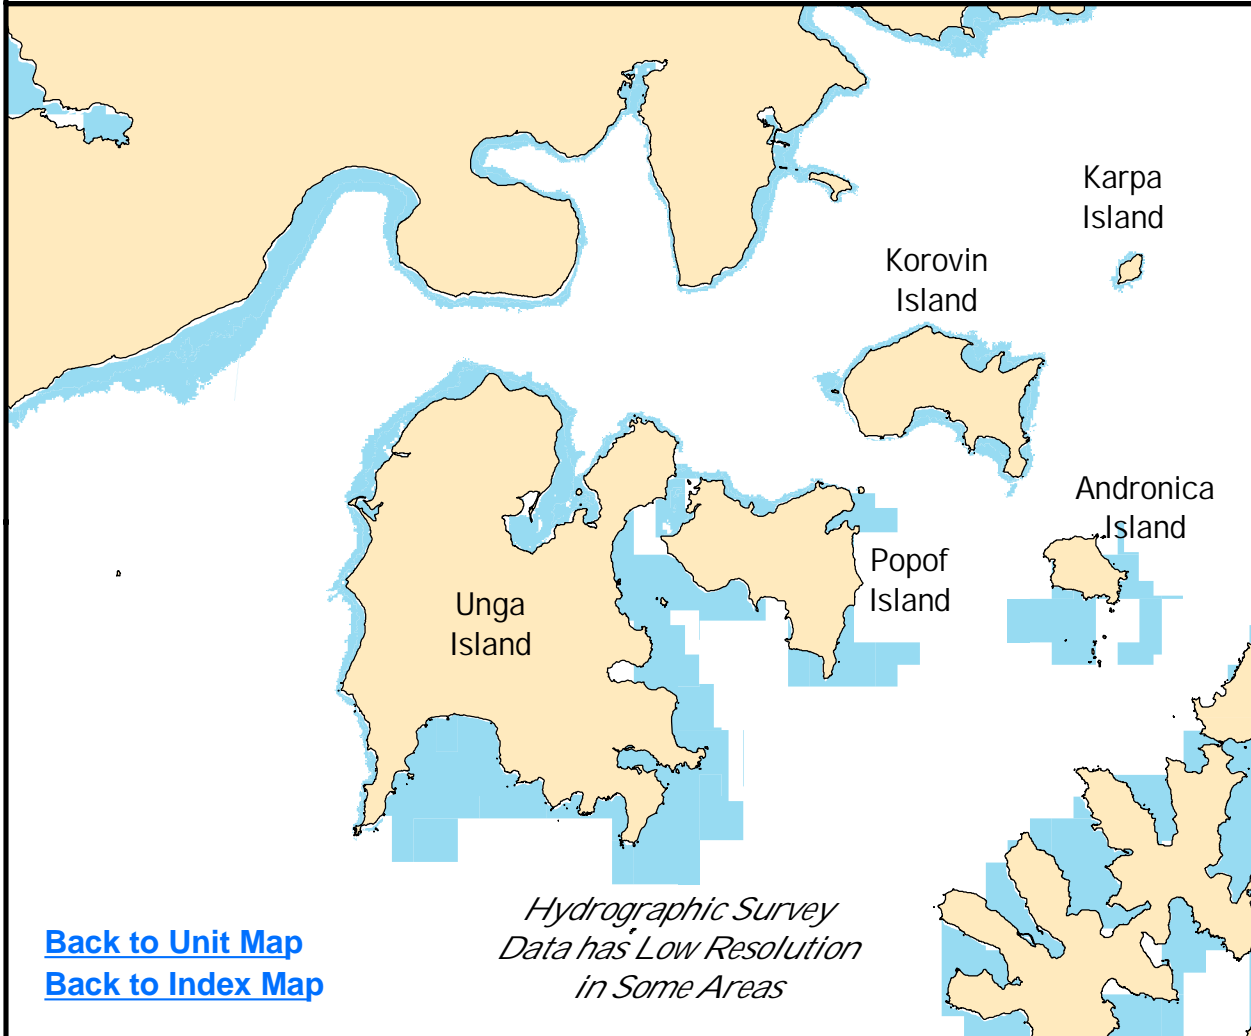

Critical Habitat for the Southwest Alaska DPS
of the Northern Sea Otter (*Enhydra lutris kenyoni*)
Unit 3 - South Alaska Peninsula
Map 3.3 - Northern Shumagin Islands

Critical Habitat