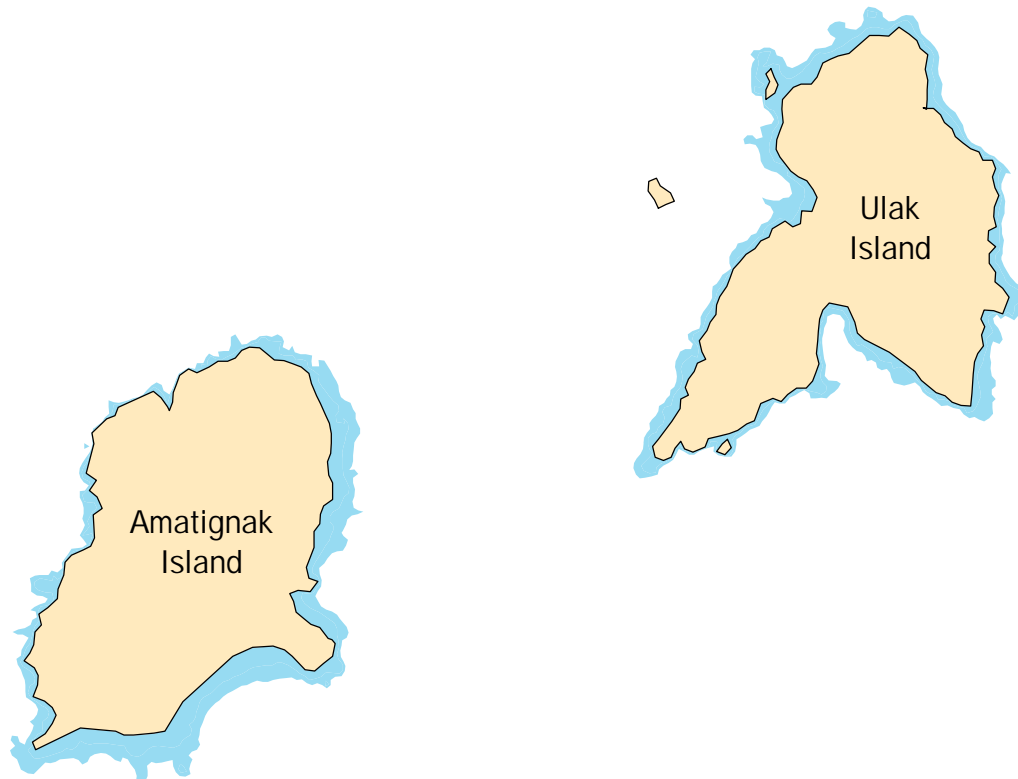

[Back to Unit Map](#)
[Back to Index Map](#)

Area of Detail

 Critical Habitat

Critical Habitat for the Southwest Alaska DPS
of the Northern Sea Otter (*Enhydra lutris kenyoni*)
Unit 1 - Western Aleutian
Map 1.3.1 - Unalga Island

[Back to Unit Map](#)
[Back to Index Map](#)

Area of Detail

 Critical Habitat

Critical Habitat for the Southwest Alaska DPS
of the Northern Sea Otter (*Enhydra lutris kenyoni*)
Unit 1 - Western Aleutian
Map 1.3.2 - Amatignak and Ulak Islands