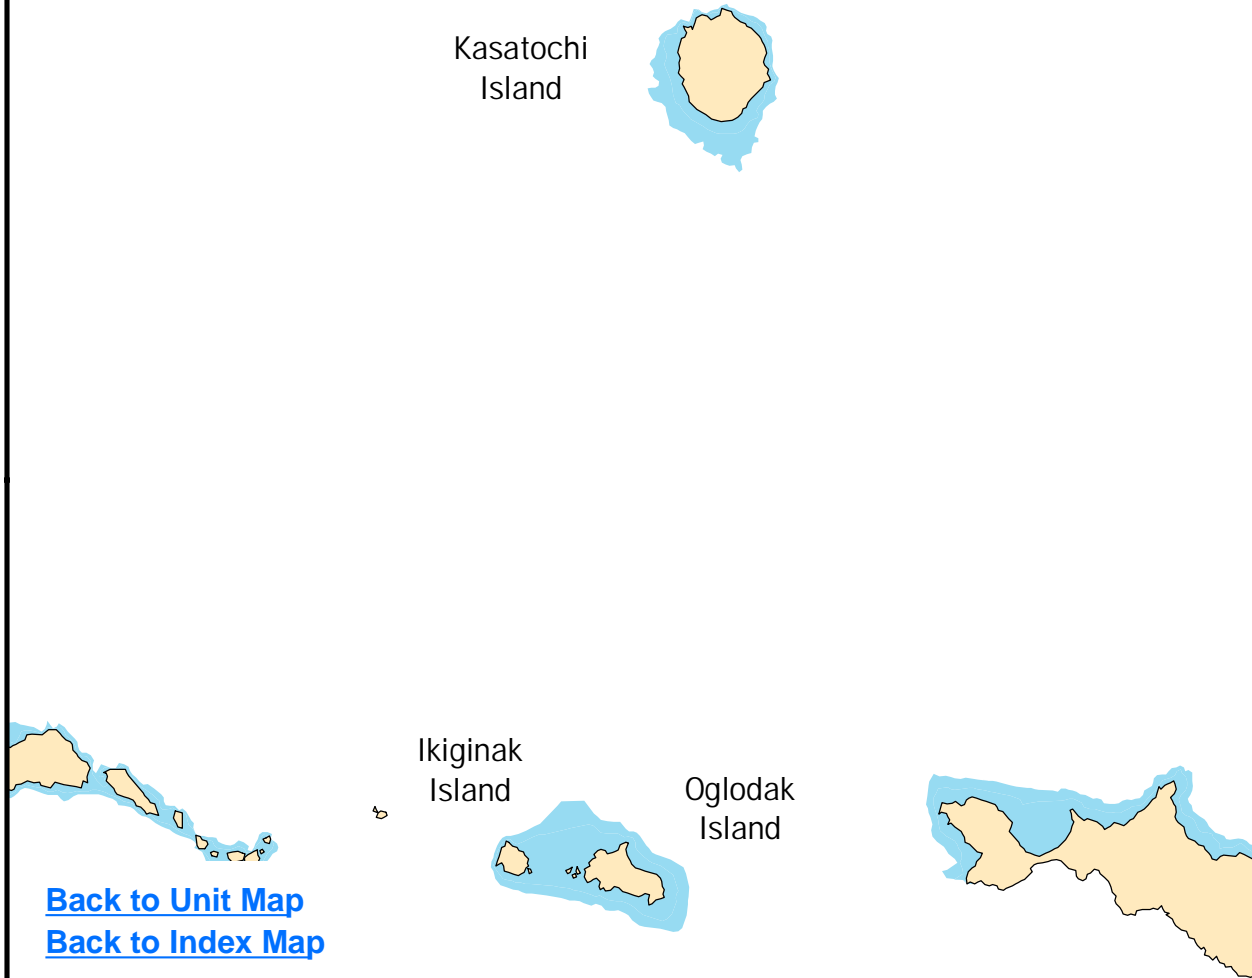

Critical Habitat for the Southwest Alaska DPS
of the Northern Sea Otter (*Enhydra lutris kenyoni*)
Unit 1 - Western Aleutian
Map 1.4.6 Kasatochi, Ikinak, and Oglodak Islands