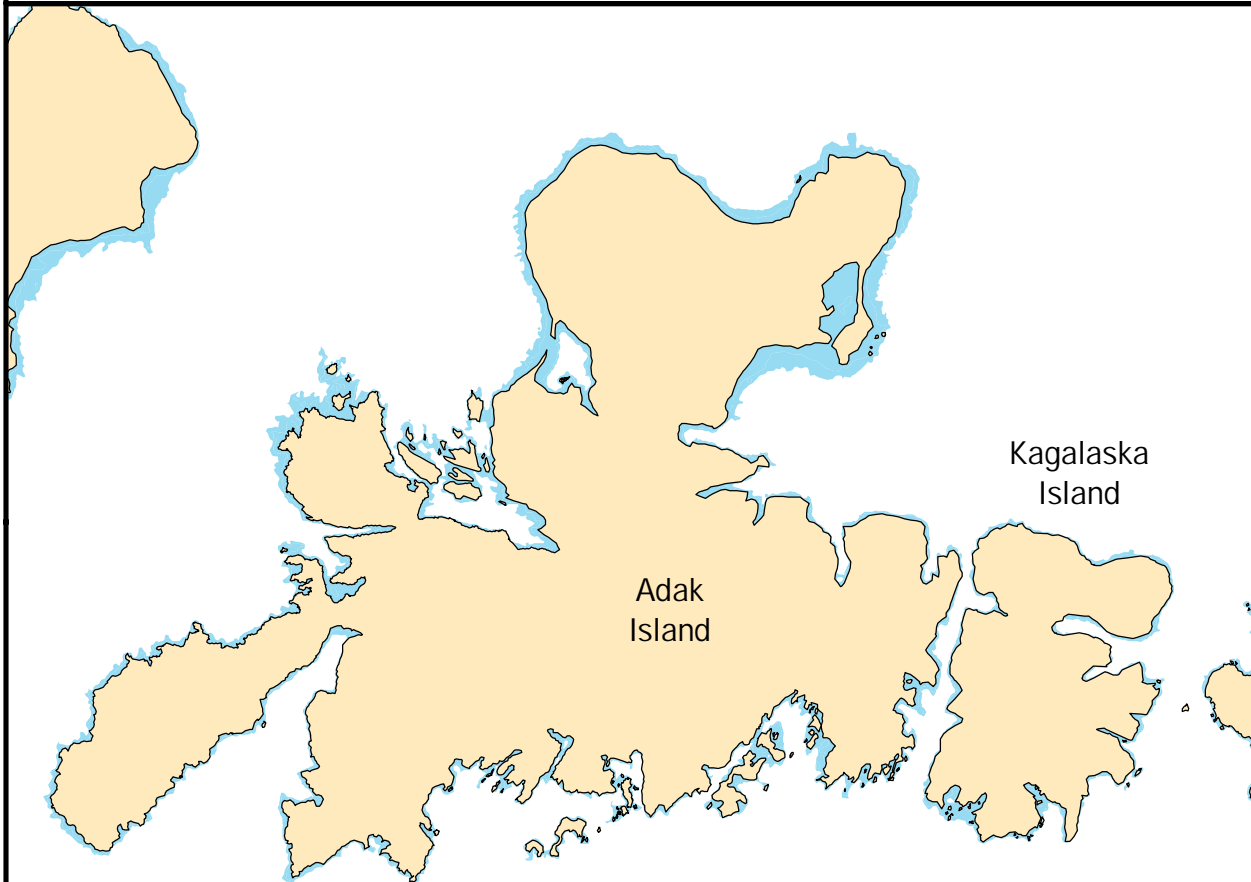

Critical Habitat for the Southwest Alaska DPS
of the Northern Sea Otter (*Enhydra lutris kenyoni*)
Unit 1 - Western Aleutian
Map 1.4.2 Adak and Kagalaska Islands