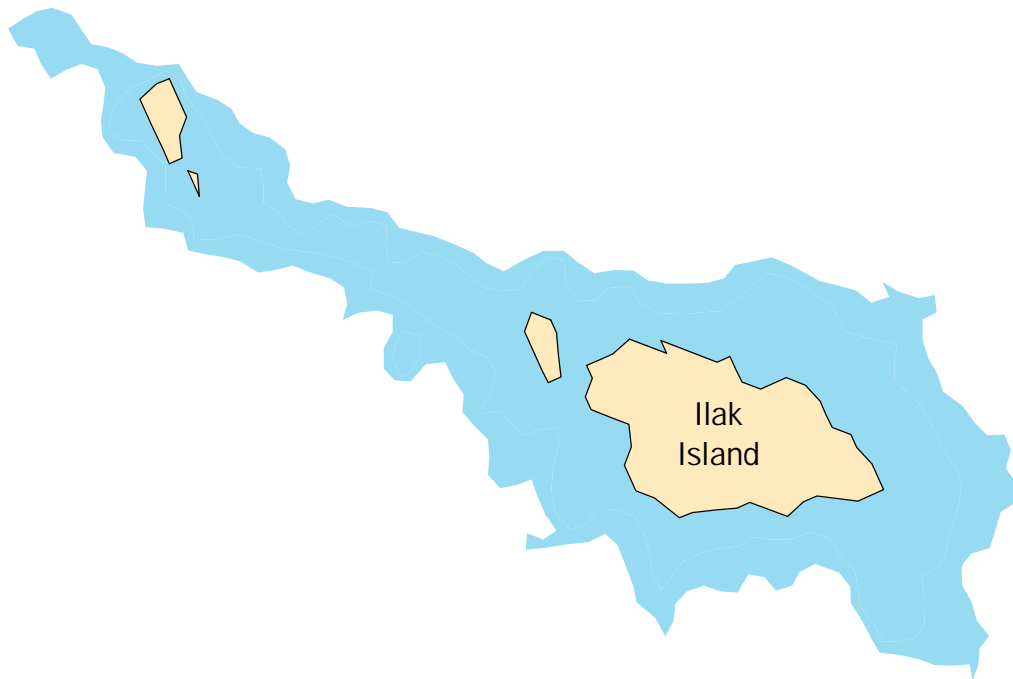

[Back to Unit Map](#)
[Back to Index Map](#)

 Critical Habitat

Critical Habitat for the Southwest Alaska DPS
of the Northern Sea Otter (*Enhydra lutris kenyoni*)
Unit 1 - Western Aleutian
Map 1.3.4 - Gareloi Island

[Back to Unit Map](#)
[Back to Index Map](#)

Area of Detail

 Critical Habitat

Critical Habitat for the Southwest Alaska DPS
of the Northern Sea Otter (*Enhydra lutris kenyoni*)
Unit 1 - Western Aleutian
Map 1.3.5 - Ilak Island