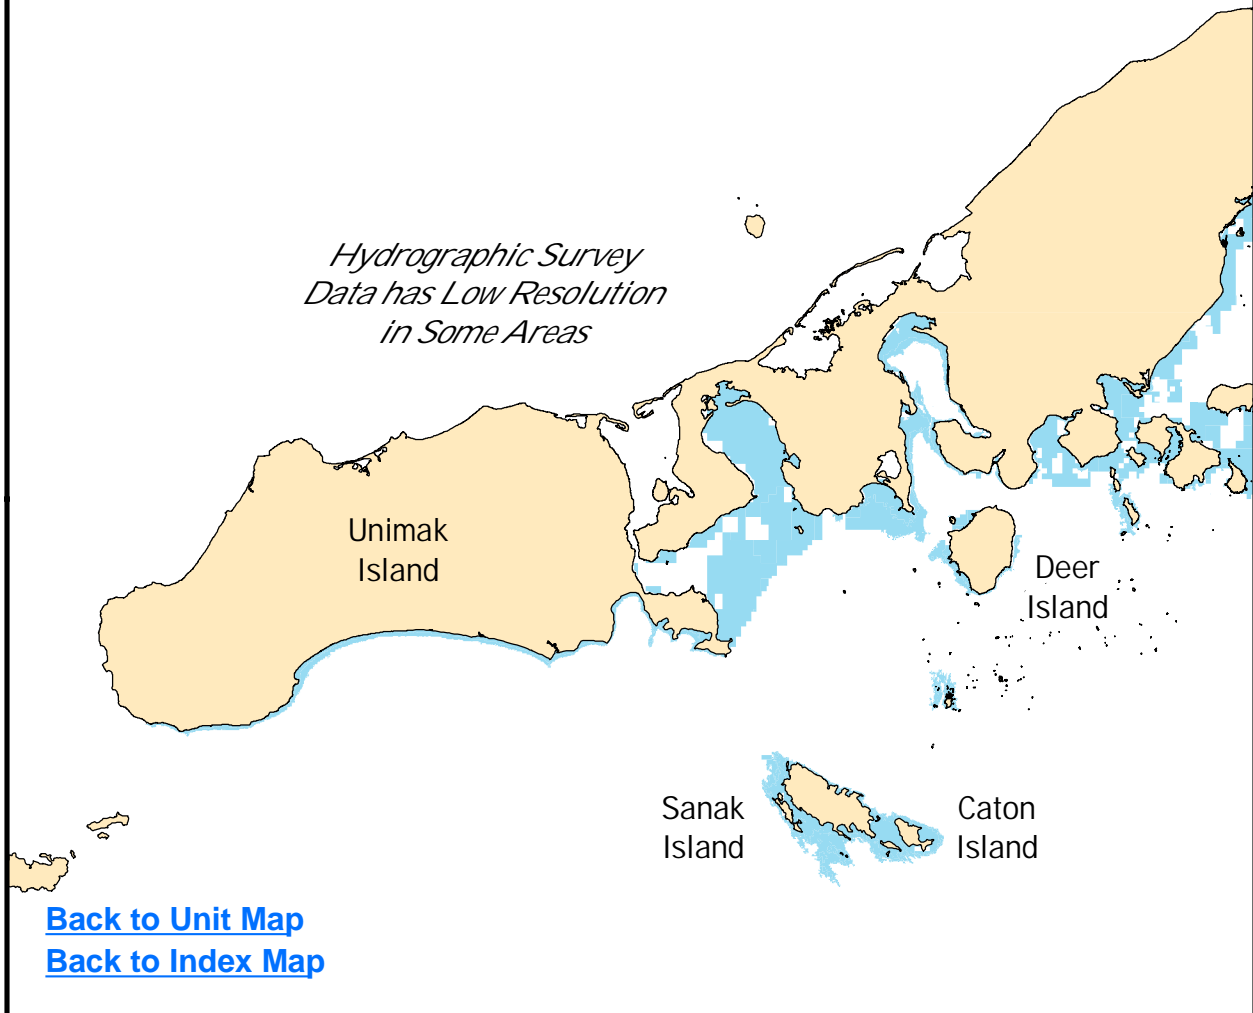

 Critical Habitat

Critical Habitat for the Southwest Alaska DPS
of the Northern Sea Otter (*Enhydra lutris kenyoni*)
Unit 2 - Eastern Aleutian
Map 2.4 - Bogoslof Island

[Back to Unit Map](#)
[Back to Index Map](#)

 Critical Habitat

Critical Habitat for the Southwest Alaska DPS
of the Northern Sea Otter (*Enhydra lutris kenyoni*)
Unit 3 - South Alaska Peninsula

[Back to Index Map](#)

Area of Detail

0 12.5 25 50 75 100 Miles

0 15 30 60 90 120 Kilometers

Critical Habitat for the Southwest Alaska DPS
of the Northern Sea Otter (*Enhydra lutris kenyoni*)
Unit 3 - South Alaska Peninsula
Map 3.1 - Unimak Island to Deer Island

 Critical Habitat