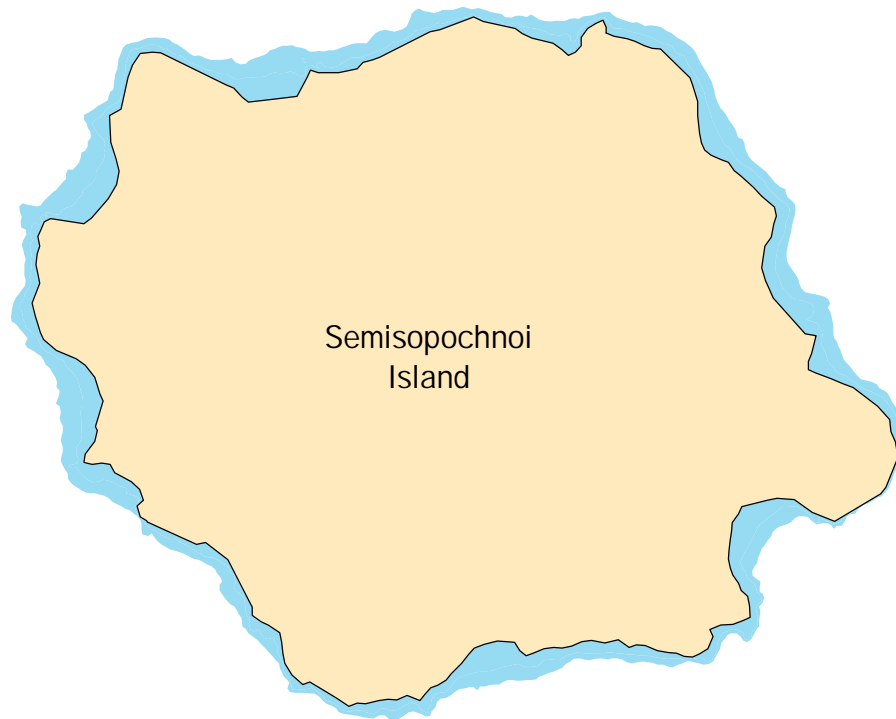

[Back to Unit Map](#)
[Back to Index Map](#)

Area of Detail

0 3 6 9 12
Miles

0 2 4 8 12 16
Kilometers

 Critical Habitat

Critical Habitat for the Southwest Alaska DPS
of the Northern Sea Otter (*Enhydra lutris kenyoni*)
Unit 1 - Western Aleutian
Map 1.2.5 - Semisopochnoi Island