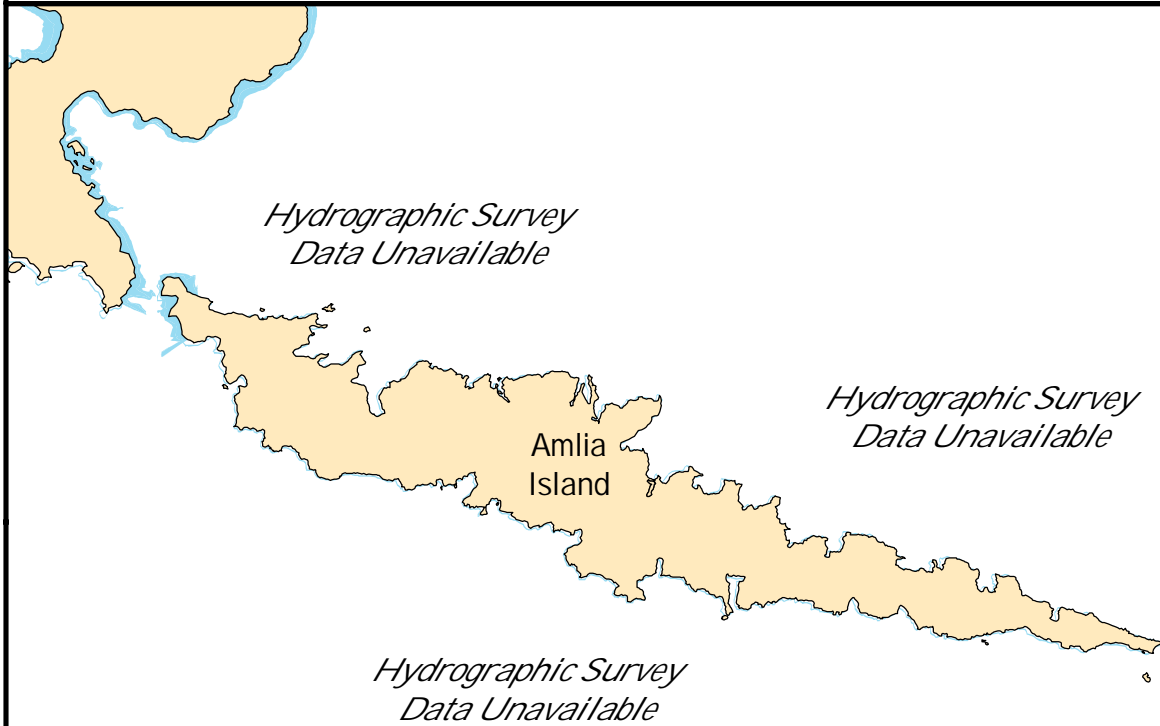

Critical Habitat for the Southwest Alaska DPS
of the Northern Sea Otter (*Enhydra lutris kenyoni*)
Unit 1 - Western Aleutian
Map 1.4.8 Amlia Island