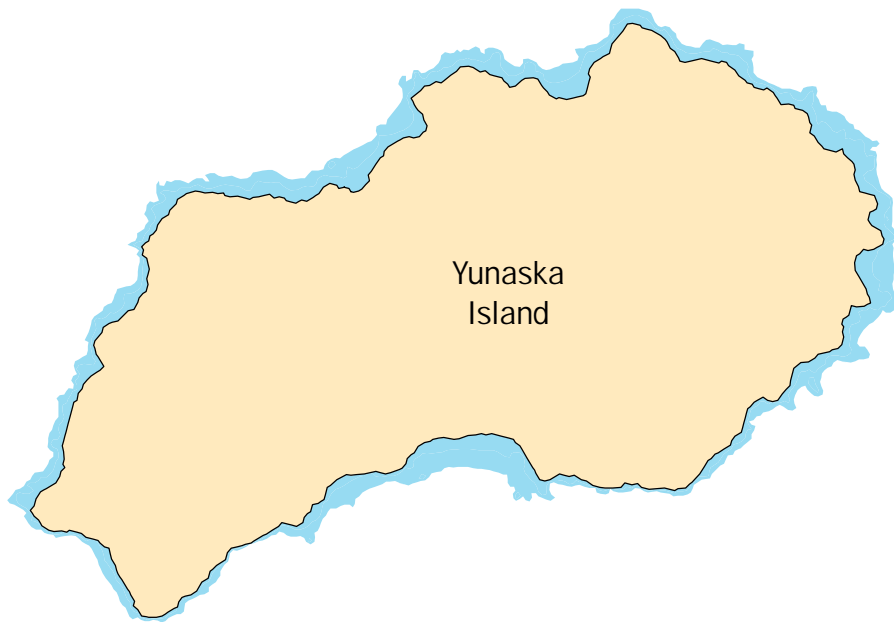

[Back to Unit Map](#)
[Back to Index Map](#)

 Critical Habitat

Critical Habitat for the Southwest Alaska DPS
of the Northern Sea Otter (*Enhydra lutris kenyoni*)
Unit 1 - Western Aleutian
Map 1.5.1 - Amukta and Chagulak Islands

[Back to Unit Map](#)
[Back to Index Map](#)

Area of Detail

0 0.5 1 2 3 4 Miles

0 0.5 1 2 3 4 Kilometers

 Critical Habitat

Critical Habitat for the Southwest Alaska DPS
of the Northern Sea Otter (*Enhydra lutris kenyoni*)
Unit 1 - Western Aleutian
Map 1.5.2 - Yunaska Island

[Back to Unit Map](#)
[Back to Index Map](#)

Area of Detail

 Critical Habitat

Critical Habitat for the Southwest Alaska DPS
of the Northern Sea Otter (*Enhydra lutris kenyoni*)
Unit 1 - Western Aleutian
Map 1.5.3 - Herbert, Carlisle, Chuginadak, Kagamil,
and Uliaga Islands