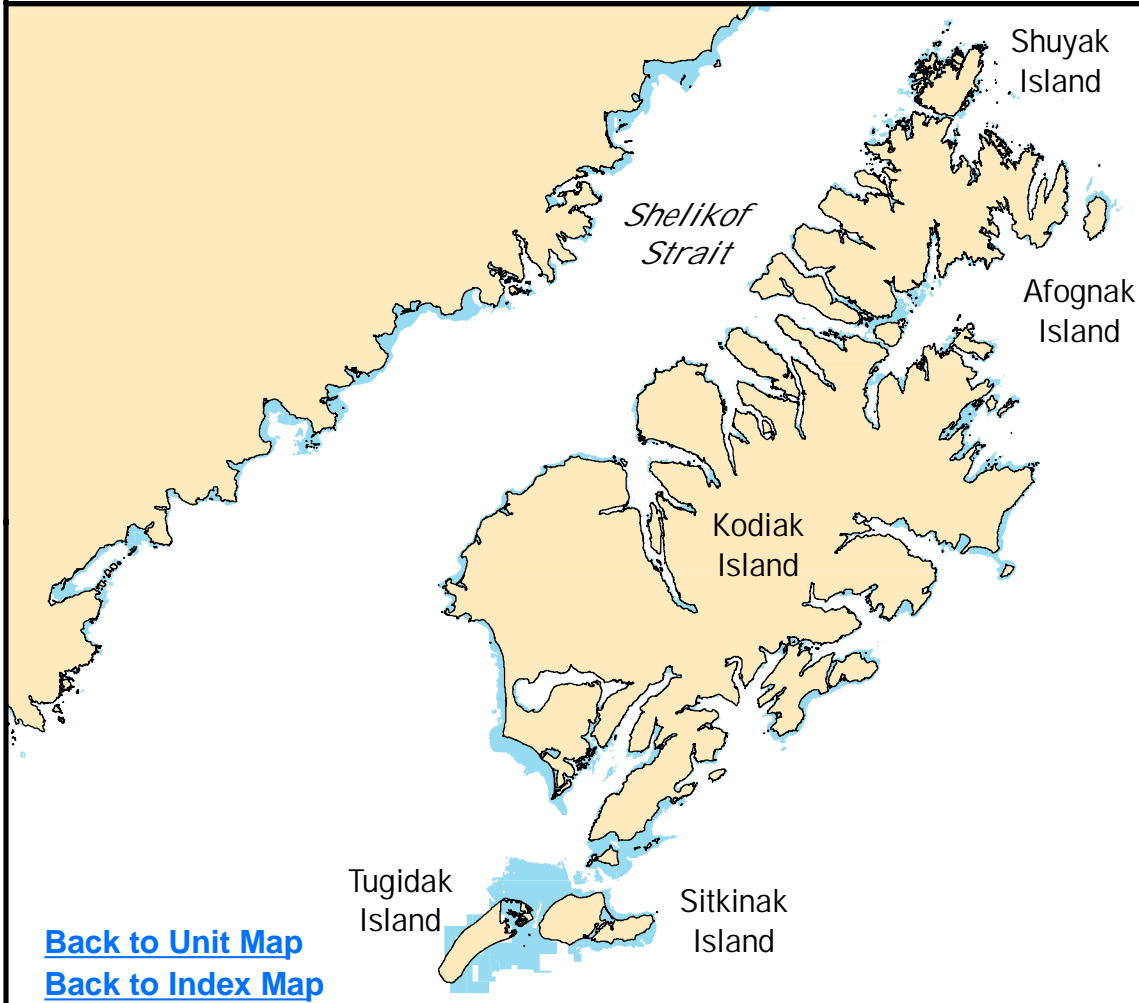

*Hydrographic Survey
Data has Low Resolution
in Some Areas*

Chirikof
Island

[Back to Unit Map](#)
[Back to Index Map](#)

 Critical Habitat

Critical Habitat for the Southwest Alaska DPS
of the Northern Sea Otter (*Enhydra lutris kenyoni*)
Unit 5 - Kodiak, Kamishak, Alaska Peninsula
Map 5.6 - Kodiak Archipelago