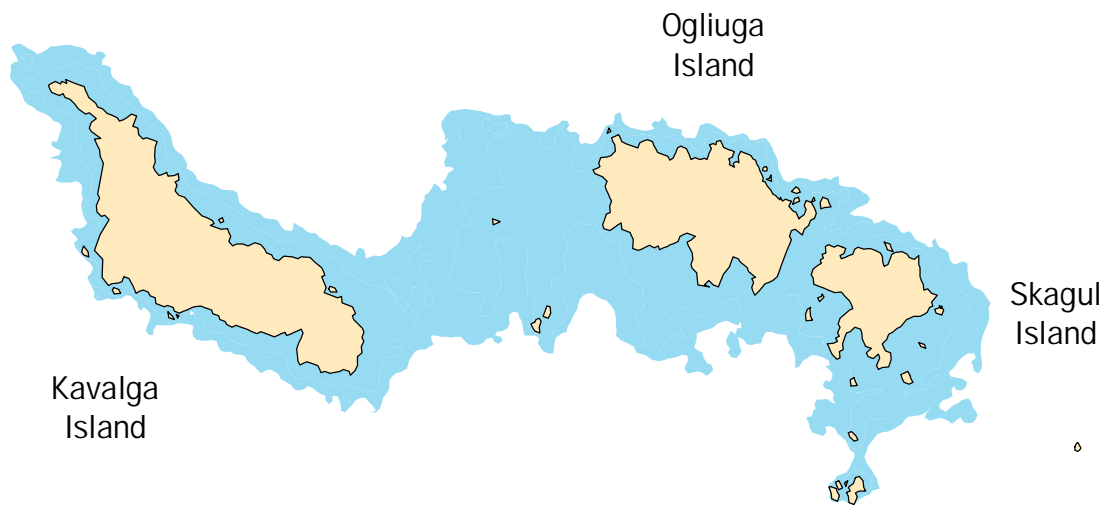

[Back to Unit Map](#)
[Back to Index Map](#)

Area of Detail

 Critical Habitat

Critical Habitat for the Southwest Alaska DPS
of the Northern Sea Otter (*Enhydra lutris kenyoni*)
Unit 1 - Western Aleutian
Map 1.3.2 - Amatignak and Ulak Islands

[Back to Unit Map](#)
[Back to Index Map](#)

 Critical Habitat

Critical Habitat for the Southwest Alaska DPS
of the Northern Sea Otter (*Enhydra lutris kenyoni*)
Unit 1 - Western Aleutian
Map 1.3.3 - Kavalga, Ogliuga, and Skagul Islands