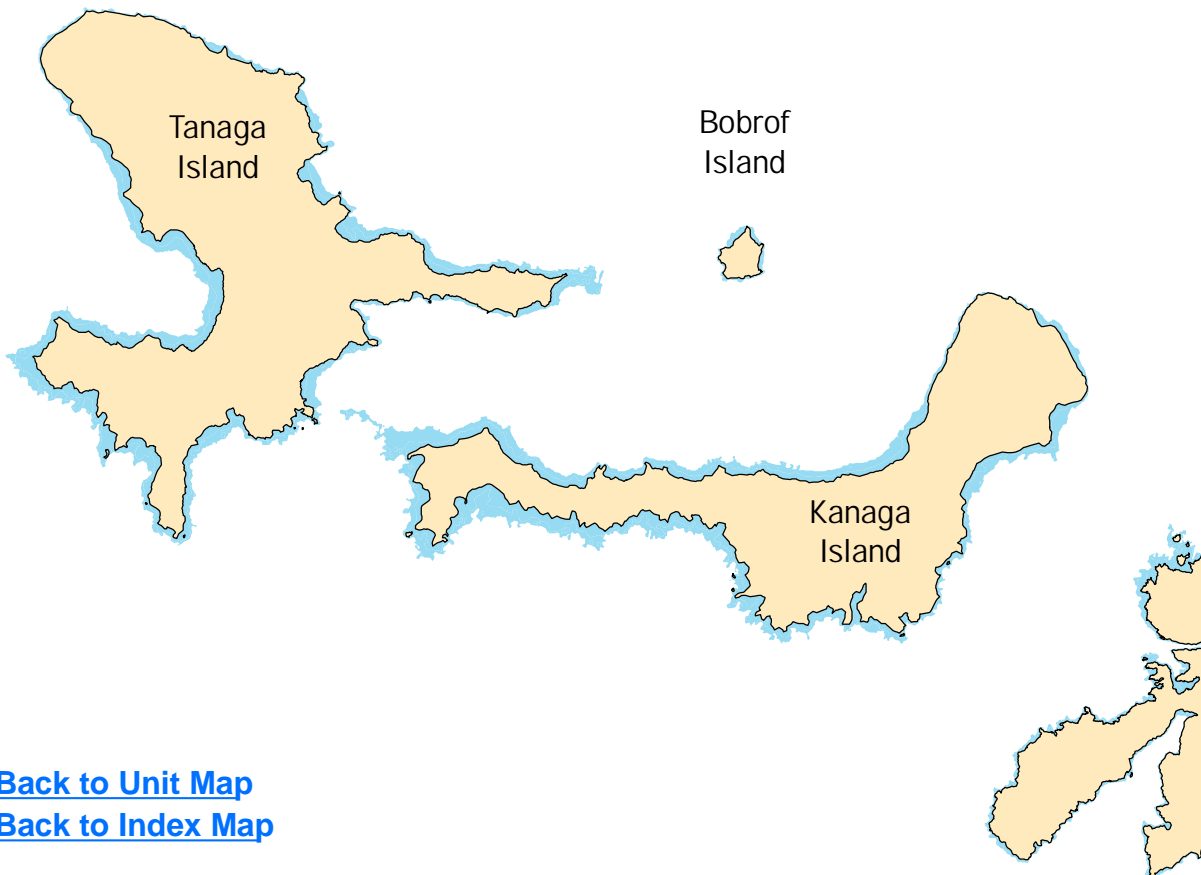

[Back to Unit Map](#)
[Back to Index Map](#)

Area of Detail

 Critical Habitat

Critical Habitat for the Southwest Alaska DPS
of the Northern Sea Otter (*Enhydra lutris kenyoni*)
Unit 1 - Western Aleutian
Map 1.3.5 - Ilak Island

[Back to Unit Map](#)
[Back to Index Map](#)

Area of Detail

0 0.5 1 1.5 Miles

0 0.5 1 1.5 2 Kilometers

 Critical Habitat

Critical Habitat for the Southwest Alaska DPS
of the Northern Sea Otter (*Enhydra lutris kenyoni*)
Unit 1 - Western Aleutian
Map 1.4 - Andreanof Islands

[Back to Unit Map](#)
[Back to Index Map](#)

 Critical Habitat

Critical Habitat for the Southwest Alaska DPS
of the Northern Sea Otter (*Enhydra lutris kenyoni*)
Unit 1 - Western Aleutian
Map 1.4.1 Tanaga, Kanaga, and Bobrof Islands