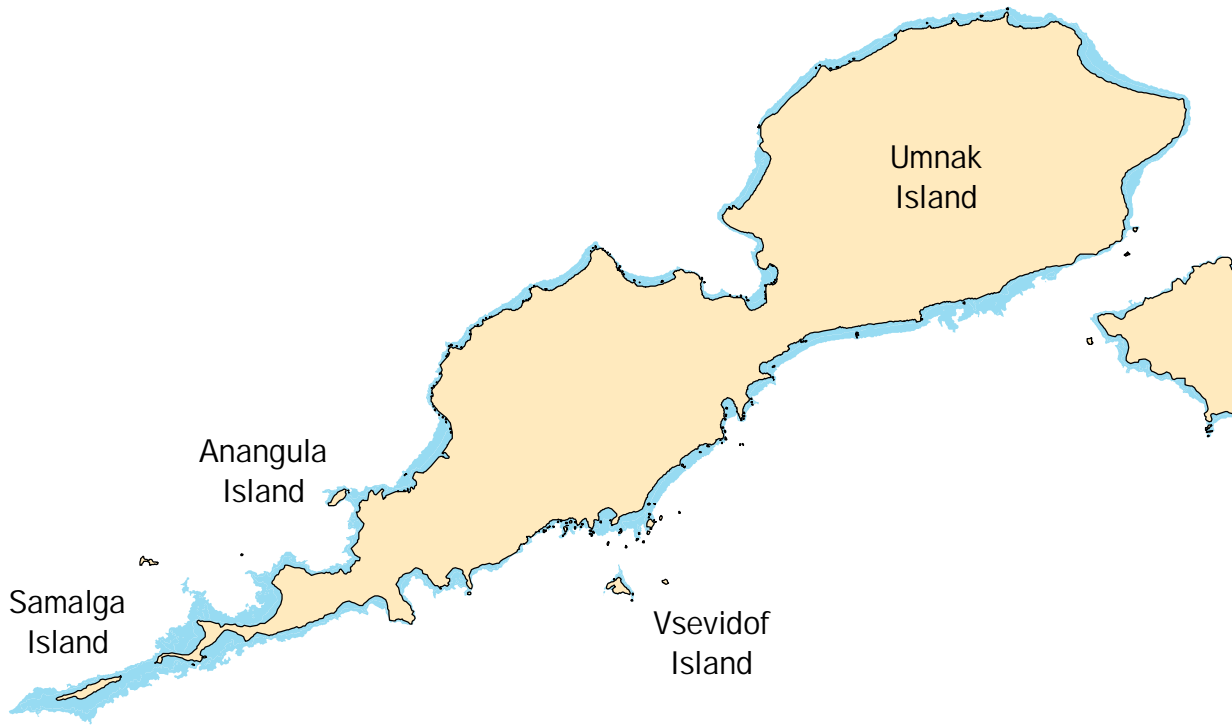

Critical Habitat for the Southwest Alaska DPS
of the Northern Sea Otter (*Enhydra lutris kenyoni*)
Unit 2 - Eastern Aleutian
Map 2.1 - Umnak, Samalga, Anangula, and Vsevidof Islands