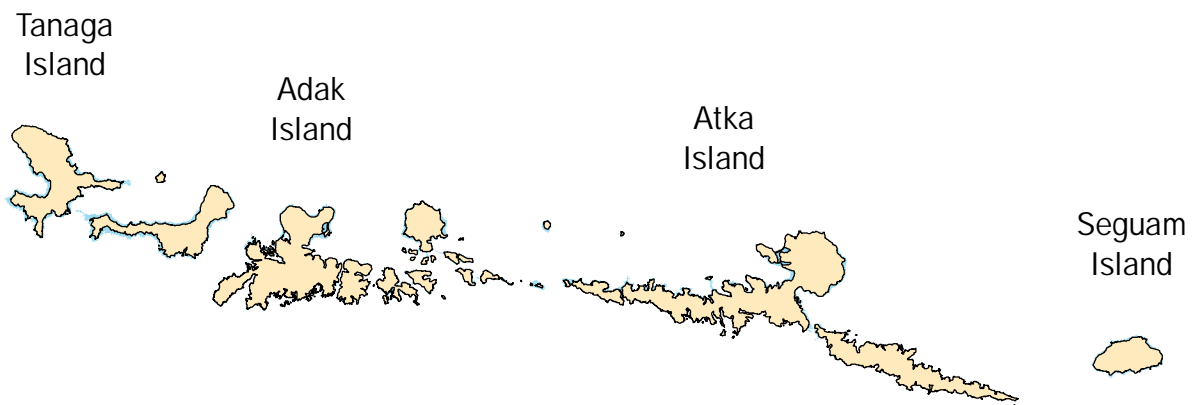

[Back to Unit Map](#)
[Back to Index Map](#)

Area of Detail

 Critical Habitat

Critical Habitat for the Southwest Alaska DPS
of the Northern Sea Otter (*Enhydra lutris kenyoni*)
Unit 1 - Western Aleutian
Map 1.3.5 - Ilak Island

[Back to Unit Map](#)
[Back to Index Map](#)

Area of Detail

0 0.5 1 1.5 Miles

0 0.5 1 1.5 2 Kilometers

 Critical Habitat

Critical Habitat for the Southwest Alaska DPS
of the Northern Sea Otter (*Enhydra lutris kenyoni*)
Unit 1 - Western Aleutian
Map 1.4 - Andreanof Islands

[Back to Unit Map](#)
[Back to Index Map](#)

 Critical Habitat

Critical Habitat for the Southwest Alaska DPS
of the Northern Sea Otter (*Enhydra lutris kenyoni*)
Unit 1 - Western Aleutian
Map 1.4.1 Tanaga, Kanaga, and Bobrof Islands

 Critical Habitat

Critical Habitat for the Southwest Alaska DPS
of the Northern Sea Otter (*Enhydra lutris kenyoni*)
Unit 5 - Kodiak, Kamishak, Alaska Peninsula
Map 5.4 - Cape Douglas to Redoubt Point

Critical Habitat for the Southwest Alaska DPS
of the Northern Sea Otter (*Enhydra lutris kenyoni*)
Unit 5 - Kodiak, Kamishak, Alaska Peninsula
Map 5.5 - Semidi Islands and Chirikof Island