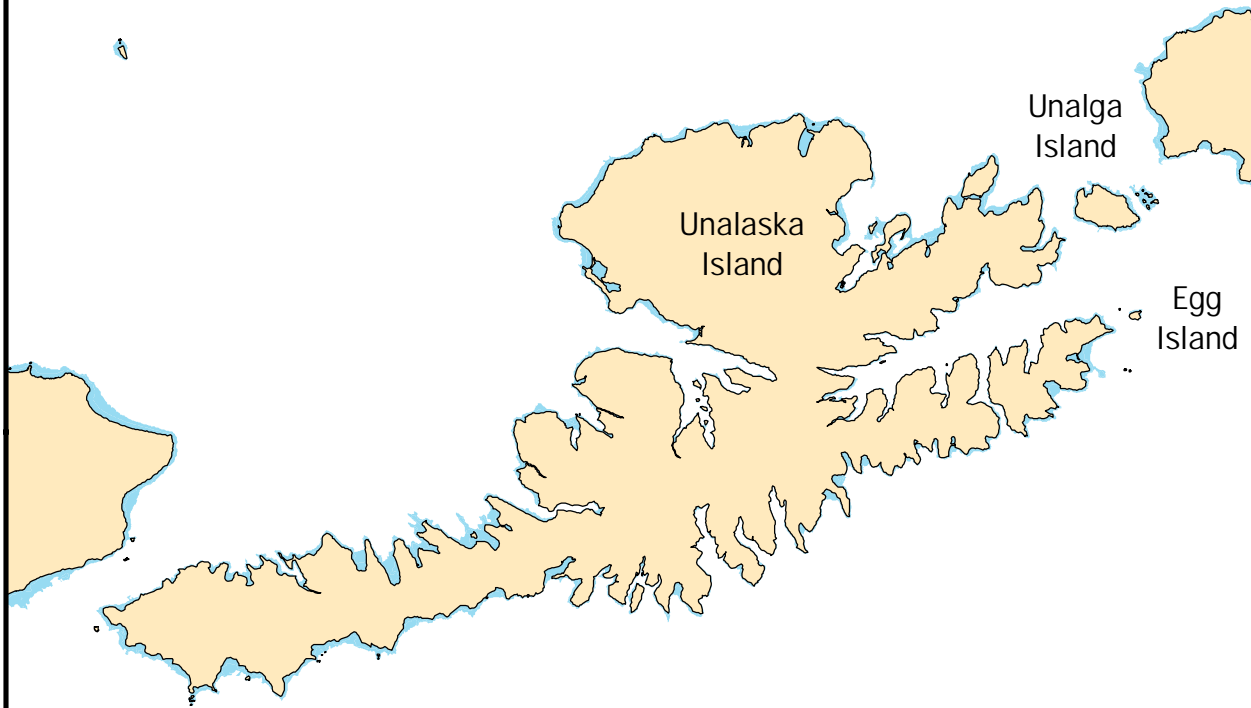

Critical Habitat for the Southwest Alaska DPS
of the Northern Sea Otter (*Enhydra lutris kenyoni*)
Unit 2 - Eastern Aleutian
Map 2.2 - Unalaska and Unalga Islands