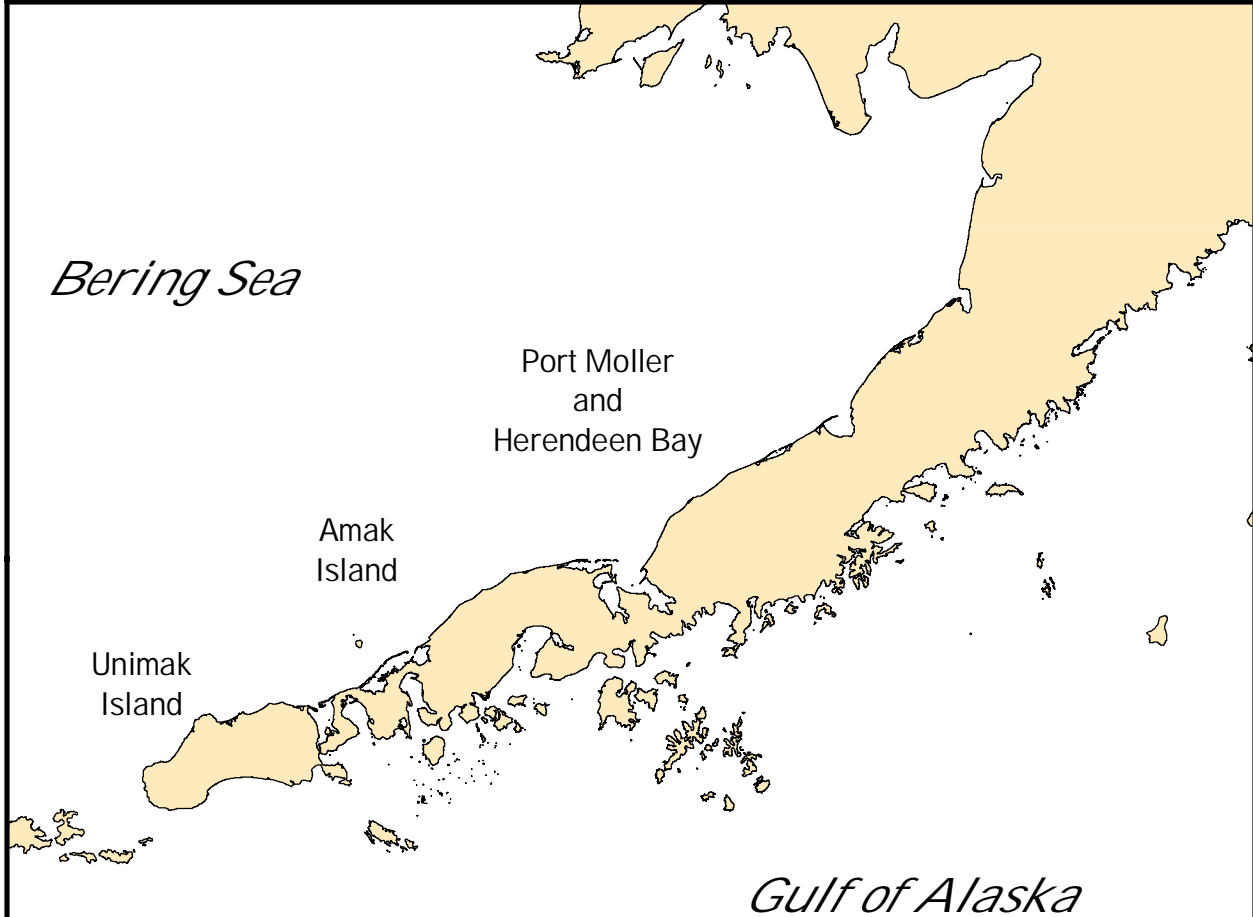

Critical Habitat for the Southwest Alaska DPS
of the Northern Sea Otter (*Enhydra lutris kenyoni*)
Unit 4 - Bristol Bay