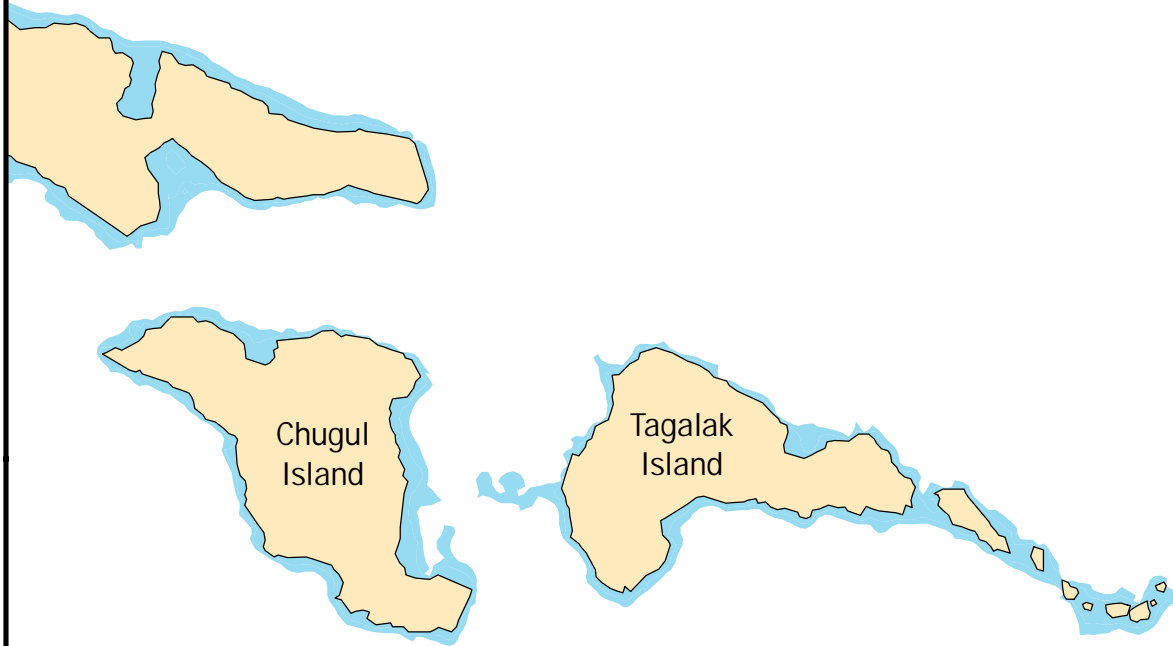

Critical Habitat for the Southwest Alaska DPS
of the Northern Sea Otter (*Enhydra lutris kenyoni*)
Unit 1 - Western Aleutian
Map 1.4.5 Chugul and Tagalak Islands