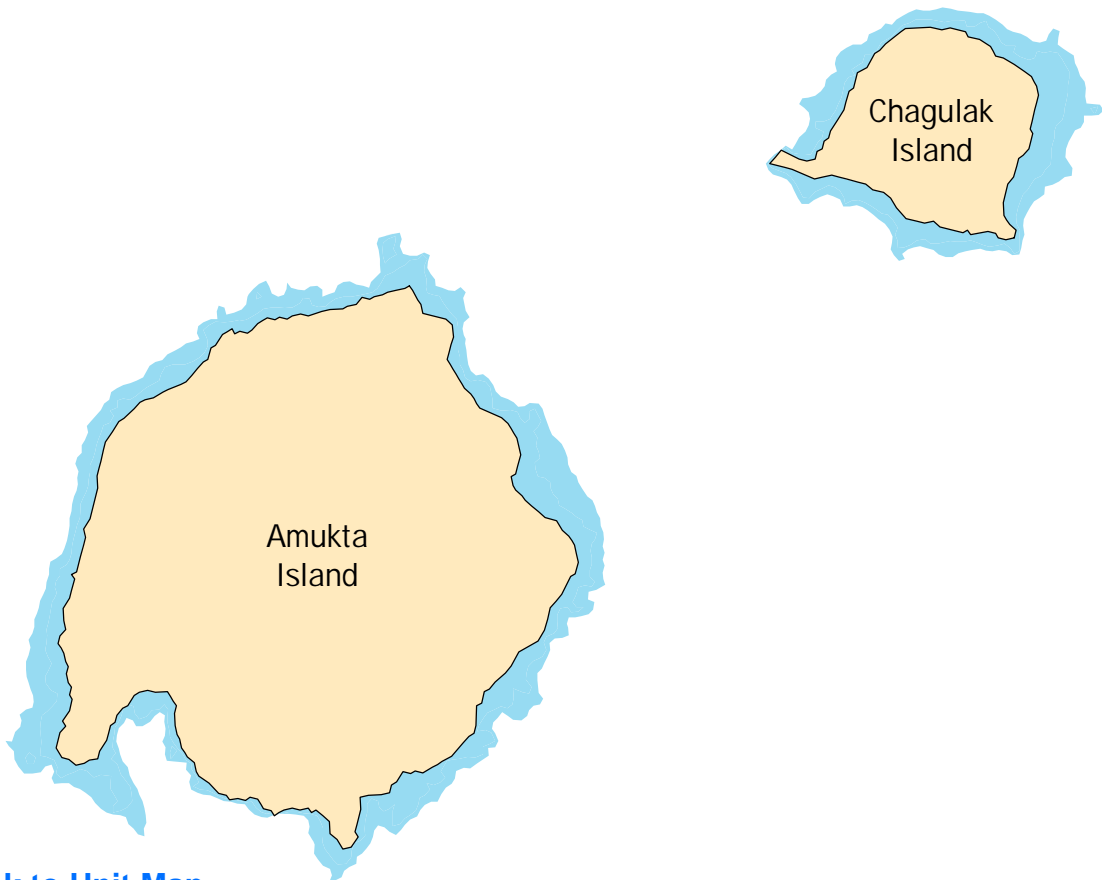

[Back to Unit Map](#)
[Back to Index Map](#)

Area of Detail

 Critical Habitat

Critical Habitat for the Southwest Alaska DPS
of the Northern Sea Otter (*Enhydra lutris kenyoni*)
Unit 1 - Western Aleutian
Map 1.4.9 Seguam Island

[Back to Unit Map](#)
[Back to Index Map](#)

 Critical Habitat

Critical Habitat for the Southwest Alaska DPS
of the Northern Sea Otter (*Enhydra lutris kenyoni*)
Unit 1 - Western Aleutian
Map 1.5 - Islands of Four Mountains

[Back to Unit Map](#)
[Back to Index Map](#)

 Critical Habitat

Critical Habitat for the Southwest Alaska DPS
of the Northern Sea Otter (*Enhydra lutris kenyoni*)
Unit 1 - Western Aleutian
Map 1.5.1 - Amukta and Chagulak Islands