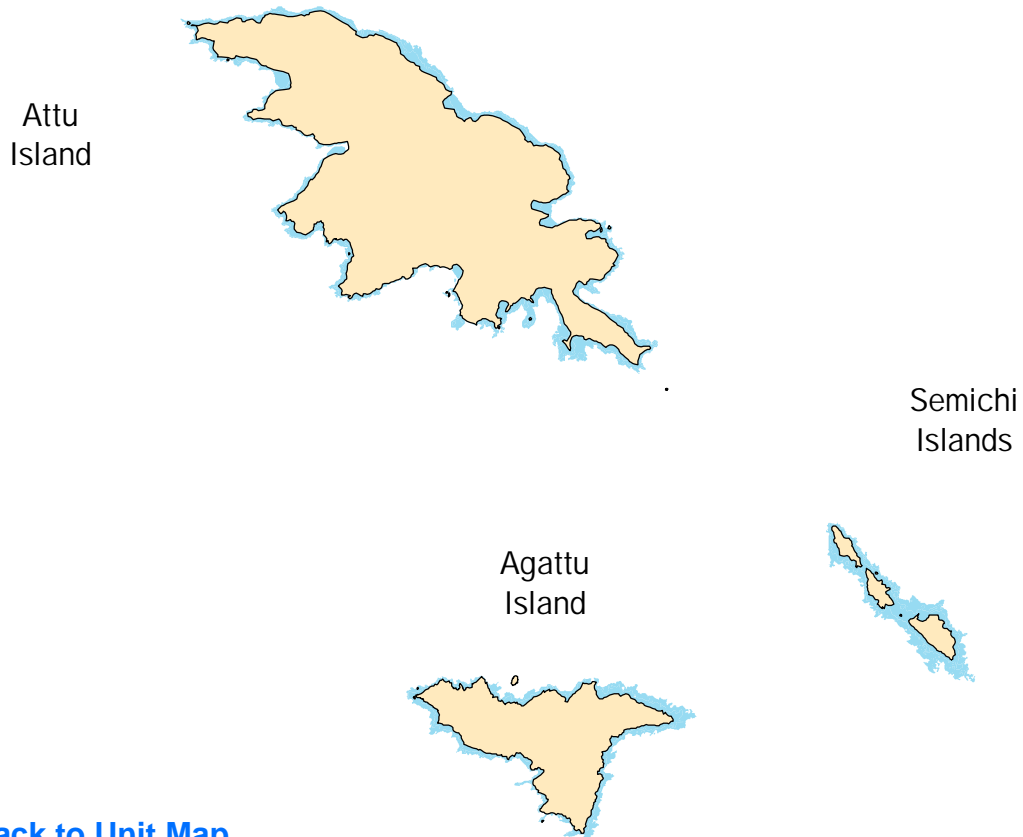

Index Map:
Critical Habitat for the Southwest Alaska DPS
of the Northern Sea Otter (*Enhydra lutris kenyoni*)

Area of Detail

Legend

-  Unit 1 - Western Aleutian
-  Unit 2 - Eastern Aleutian
-  Unit 3 - South Alaska Peninsula
-  Unit 4 - Bristol Bay
-  Unit 5 - Kodiak, Kamishak, Alaska Peninsula

Critical Habitat for the Southwest Alaska DPS
of the Northern Sea Otter (*Enhydra lutris kenyoni*)
Unit 1 - Western Aleutian

[Back to Index Map](#)

 Critical Habitat

Critical Habitat for the Southwest Alaska DPS
of the Northern Sea Otter (*Enhydra lutris kenyoni*)
Unit 1 - Western Aleutian
Map 1.1 - Near Islands

[Back to Unit Map](#)
[Back to Index Map](#)

Area of Detail

 Critical Habitat

Critical Habitat for the Southwest Alaska DPS
of the Northern Sea Otter (*Enhydra lutris kenyoni*)
Unit 1 - Western Aleutian
Map 1.1.1 - Attu Island

[Back to Unit Map](#)
[Back to Index Map](#)

Area of Detail

 Critical Habitat

Critical Habitat for the Southwest Alaska DPS
of the Northern Sea Otter (*Enhydra lutris kenyoni*)
Unit 1 - Western Aleutian
Map 1.1.2 - Semichi Islands