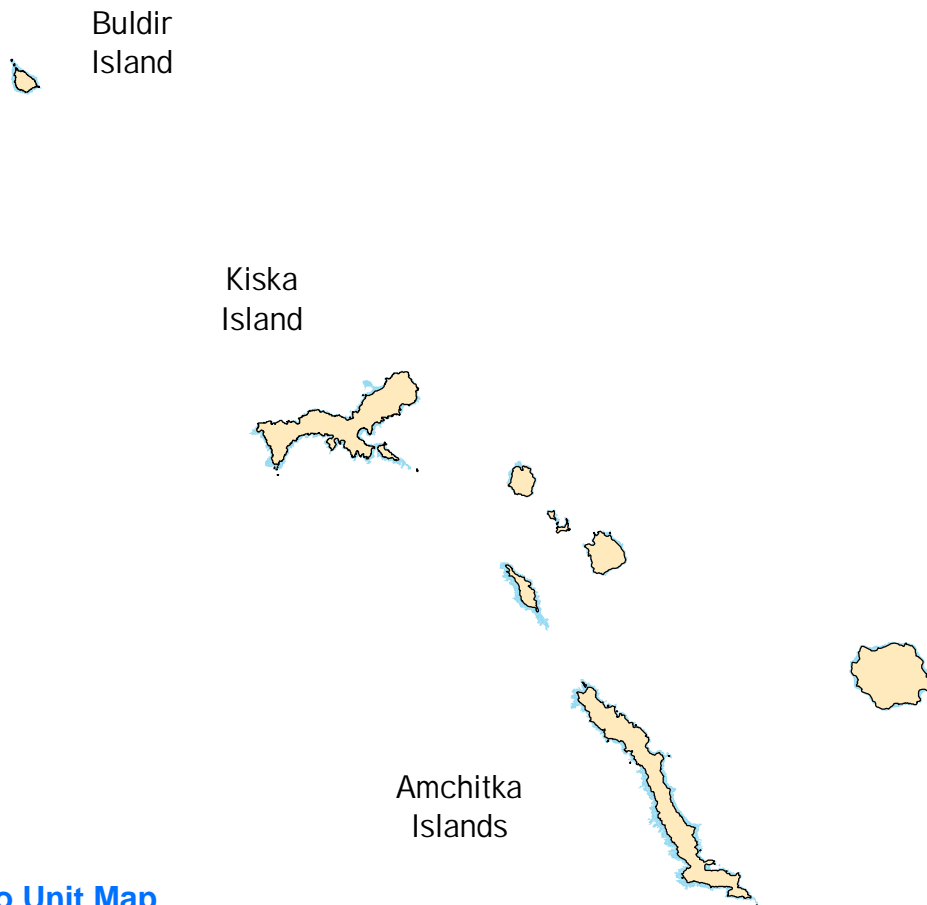

Index Map:
Critical Habitat for the Southwest Alaska DPS
of the Northern Sea Otter (*Enhydra lutris kenyoni*)

Area of Detail

Legend

-  Unit 1 - Western Aleutian
-  Unit 2 - Eastern Aleutian
-  Unit 3 - South Alaska Peninsula
-  Unit 4 - Bristol Bay
-  Unit 5 - Kodiak, Kamishak, Alaska Peninsula

[Back to Unit Map](#)
[Back to Index Map](#)

 Critical Habitat

Critical Habitat for the Southwest Alaska DPS
of the Northern Sea Otter (*Enhydra lutris kenyoni*)

Unit 1 - Western Aleutian

Map 1.1.3 - Agattu Island

[Back to Unit Map](#)

[Back to Index Map](#)

Area of Detail

 Critical Habitat

Critical Habitat for the Southwest Alaska DPS
of the Northern Sea Otter (*Enhydra lutris kenyoni*)
Unit 1 - Western Aleutian
Map 1.2 - Rat Islands

[Back to Unit Map](#)
[Back to Index Map](#)

Area of Detail

 Critical Habitat

Critical Habitat for the Southwest Alaska DPS
of the Northern Sea Otter (*Enhydra lutris kenyoni*)
Unit 1 - Western Aleutian
Map 1.2.1 - Buldir Island