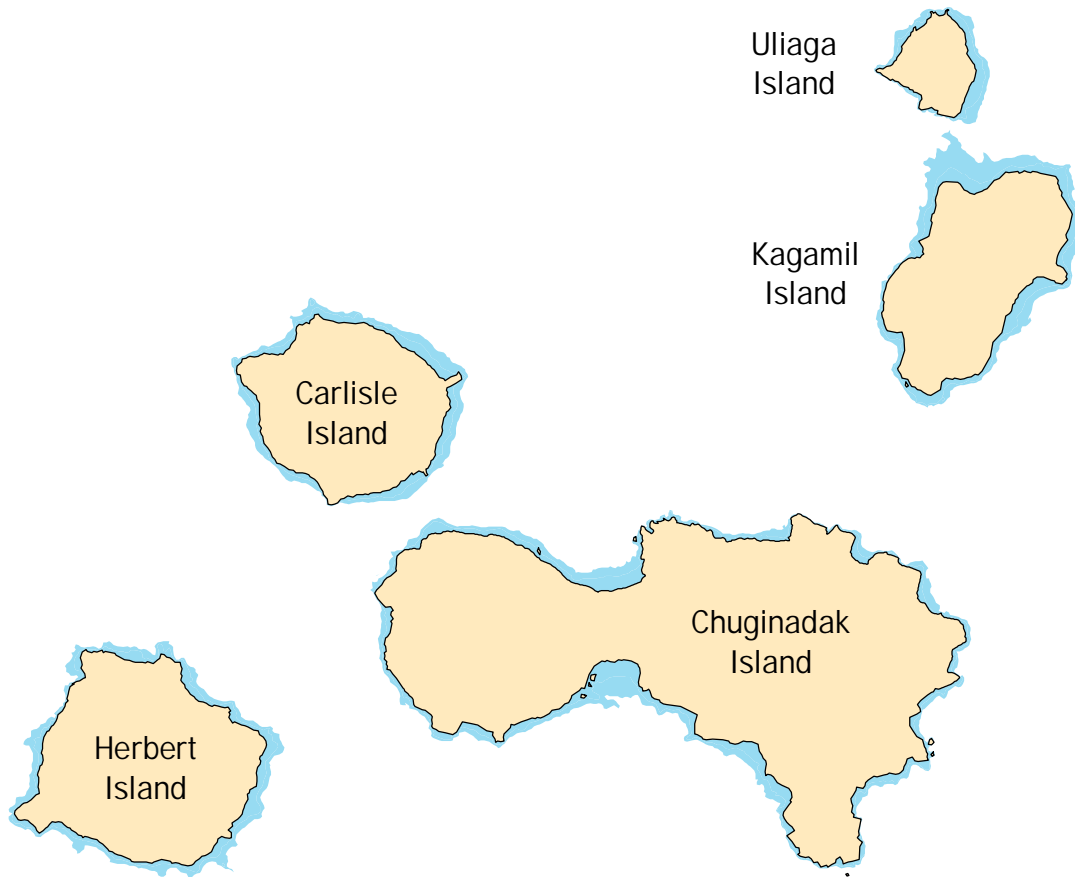

Critical Habitat for the Southwest Alaska DPS
of the Northern Sea Otter (*Enhydra lutris kenyoni*)
Unit 1 - Western Aleutian
Map 1.5.3 - Herbert, Carlisle, Chuginadak, Kagamil,
and Uliaga Islands

[Back to Unit Map](#)
[Back to Index Map](#)