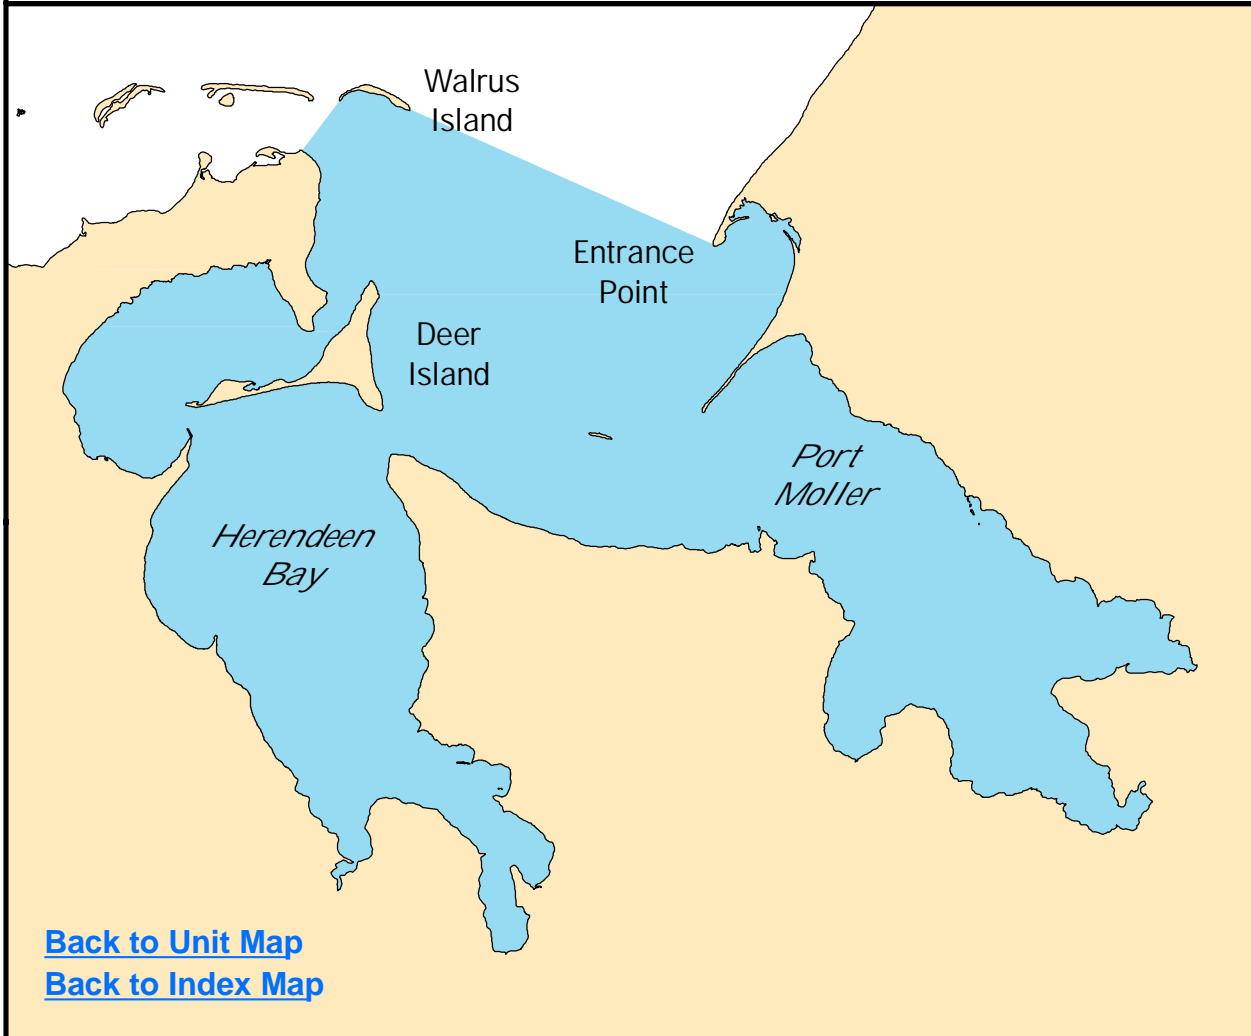

Critical Habitat for the Southwest Alaska DPS
of the Northern Sea Otter (*Enhydra lutris kenyoni*)
Unit 4 - Bristol Bay
Subunit 4a - Amak Island

[Back to Unit Map](#)
[Back to Index Map](#)

 Critical Habitat

Critical Habitat for the Southwest Alaska DPS
of the Northern Sea Otter (*Enhydra lutris kenyoni*)
Unit 4 - Bristol Bay
Subunit 4b - Izembek Lagoon

 Critical Habitat

Critical Habitat for the Southwest Alaska DPS
of the Northern Sea Otter (*Enhydra lutris kenyoni*)
Unit 4 - Bristol Bay
Subunit 4c - Port Moller and Herendeen Bay