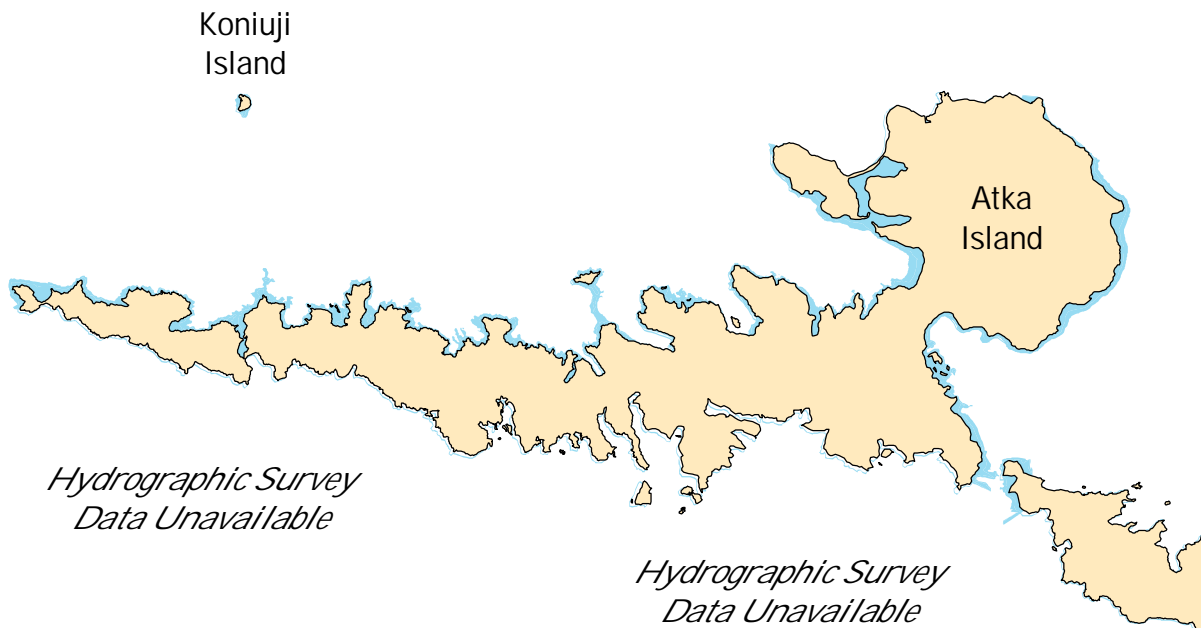

Area of Detail

0 0.5 1 2 3 4 Miles

0 1.25 2.5 5 7.5 10 Kilometers

 Critical Habitat

Critical Habitat for the Southwest Alaska DPS
of the Northern Sea Otter (*Enhydra lutris kenyoni*)
Unit 1 - Western Aleutian
Map 1.4.7 Atka and Koniuji Islands