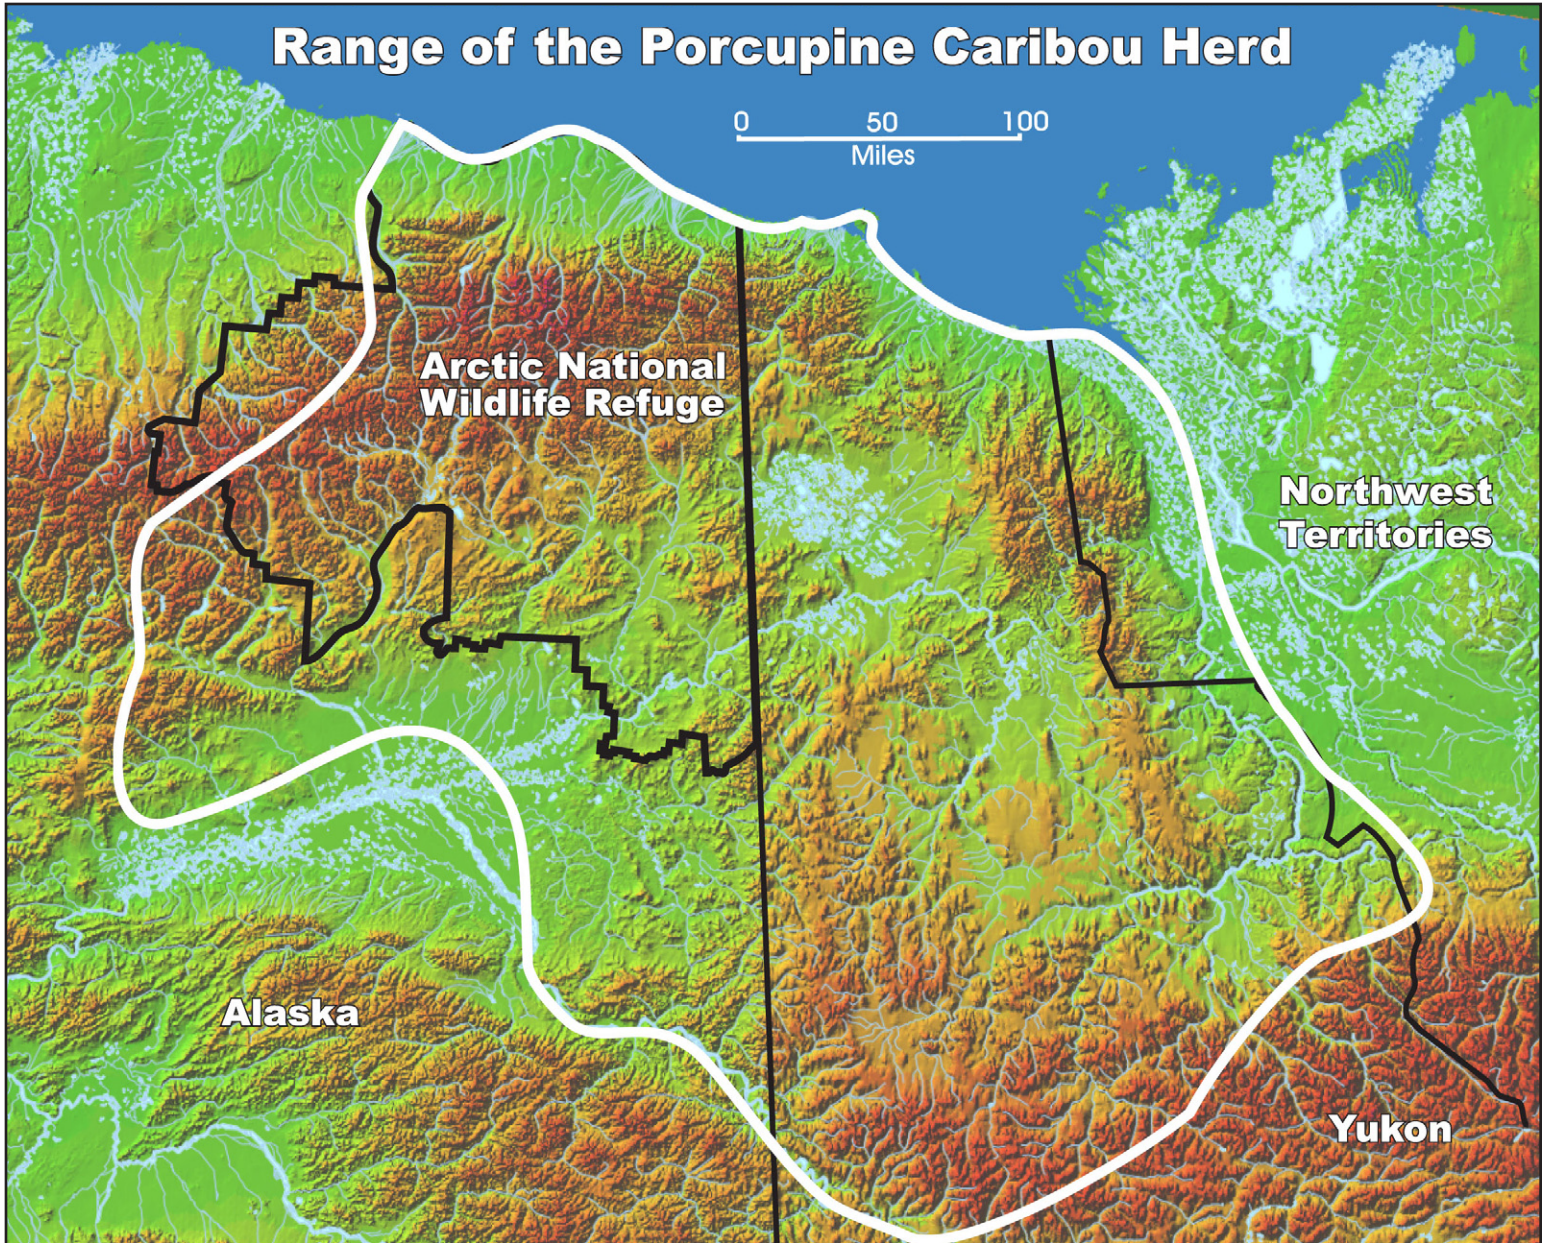

U.S. Fish & Wildlife Service

Arctic

National Wildlife Refuge

Porcupine Caribou Herd Range

The Porcupine Caribou herd migrates throughout northeast Alaska and northwest Canada. The herd traditionally spends the summer months in the northern portions of its range, and the winter months in the southern portions. Information about yearly animal movements can be found at <http://arctic.fws.gov/caribouyear.htm>.