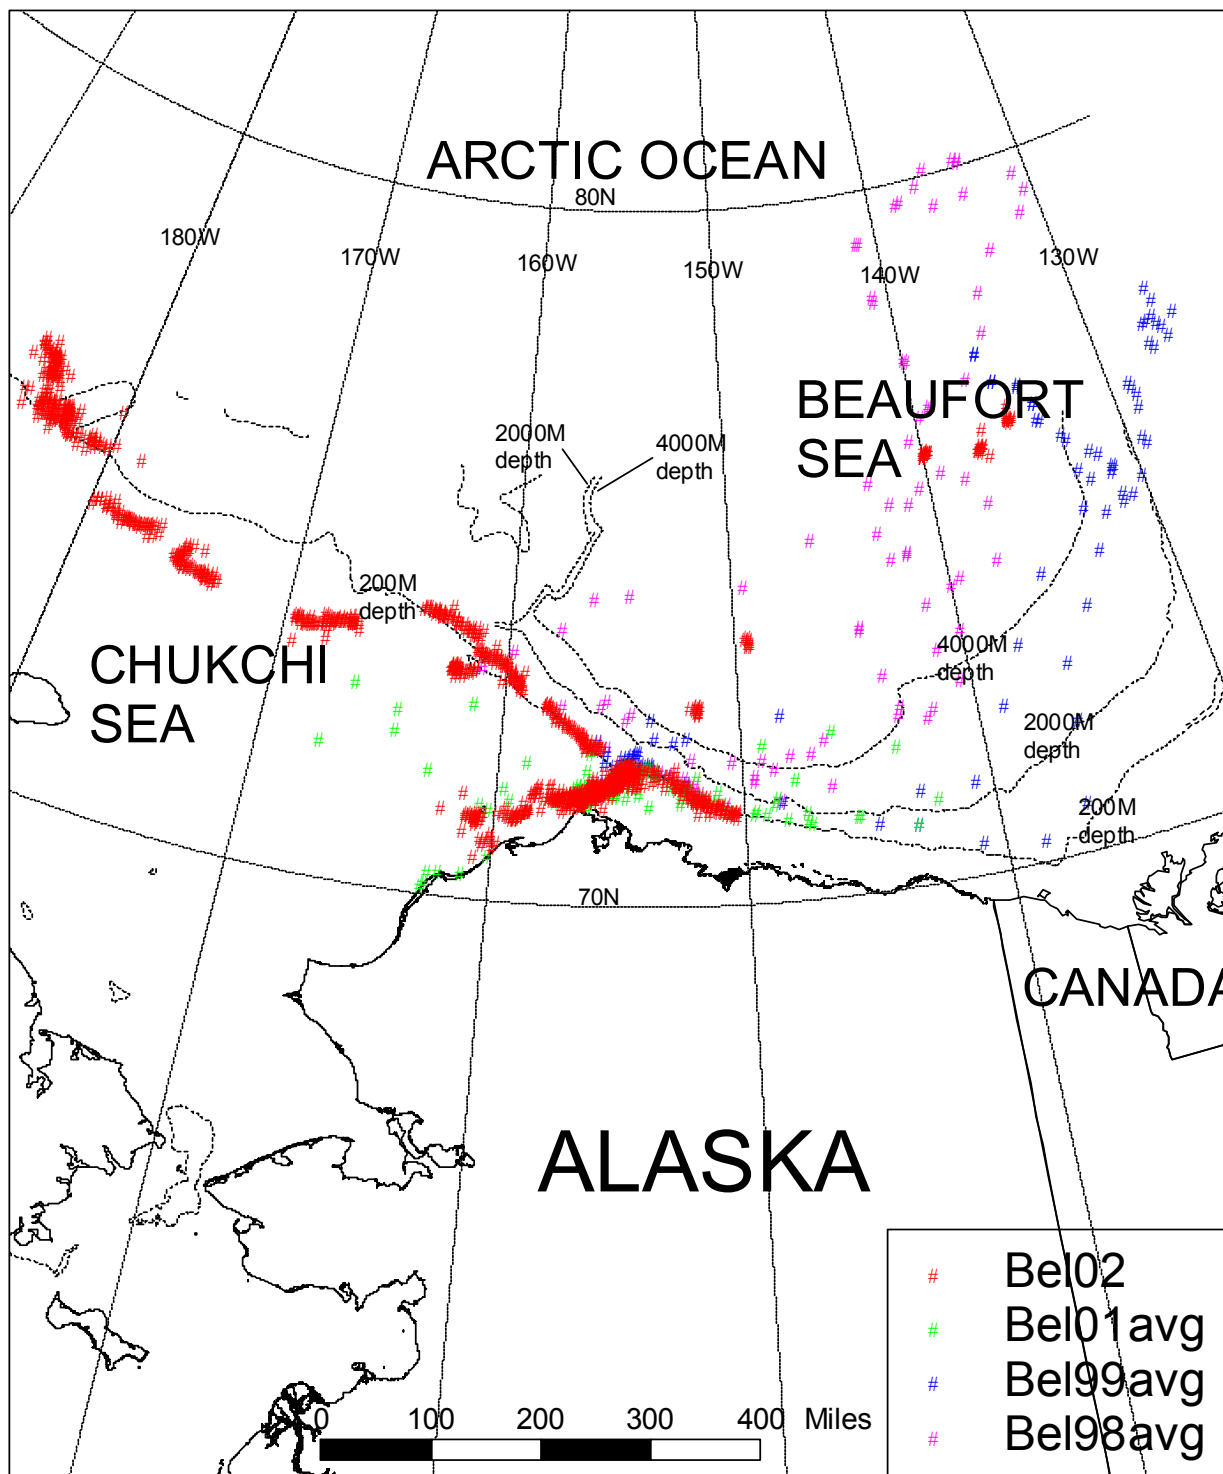

Movements of beluga whales satellite tagged at Point Lay, Alaska in 2002.

Movements of beluga whales satellite tagged at Point Lay, Alaska in 2001.

Movements of beluga whales satellite tagged at Point Lay, Alaska in 1999.

Movements of beluga whales satellite tagged at Point Lay, Alaska in 1998.

Movements of all beluga whales satellite tagged at Point Lay, Alaska 1998-2002.

Locations of beluga whales satellite tagged at Point Lay, Alaska in July 1998-2002.

Locations of beluga whales satellite tagged at Point Lay, Alaska in August 1998-2002.

Locations of beluga whales satellite tagged at Point Lay, Alaska in September 1998-2002.

Locations of beluga whales satellite tagged at Point Lay, Alaska in October 1998 and 2011.

Locations of beluga whales satellite tagged at Point Lay, Alaska in November-December 2001.