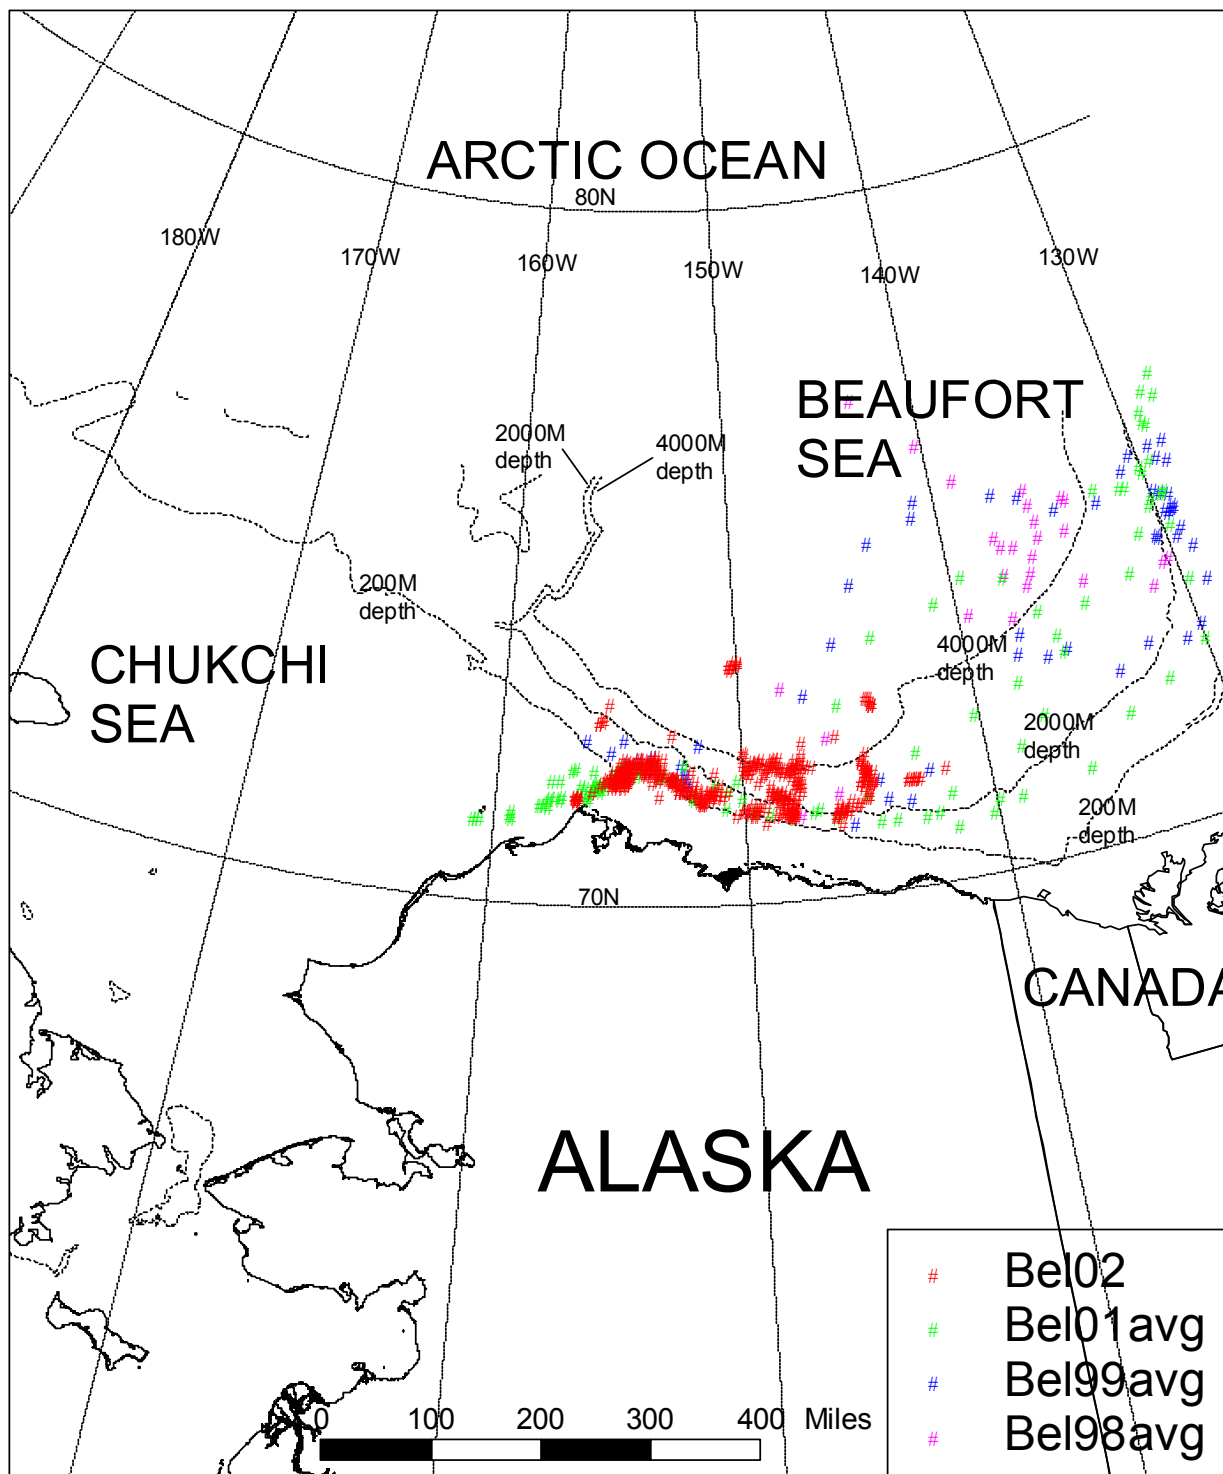

Movements of beluga whales satellite tagged at Point Lay, Alaska in 2002.

Movements of beluga whales satellite tagged at Point Lay, Alaska in 2001.

Movements of beluga whales satellite tagged at Point Lay, Alaska in 1999.

Movements of beluga whales satellite tagged at Point Lay, Alaska in 1998.

Movements of all beluga whales satellite tagged at Point Lay, Alaska 1998-2002.

Locations of beluga whales satellite tagged at Point Lay, Alaska in July 1998-2002.

Locations of beluga whales satellite tagged at Point Lay, Alaska in August 1998-2002.

Locations of beluga whales satellite tagged at Point Lay, Alaska in September 1998-2002.

Locations of beluga whales satellite tagged at Point Lay, Alaska in October 1998 and 2011.

Locations of beluga whales satellite tagged at Point Lay, Alaska in November-December 2001.