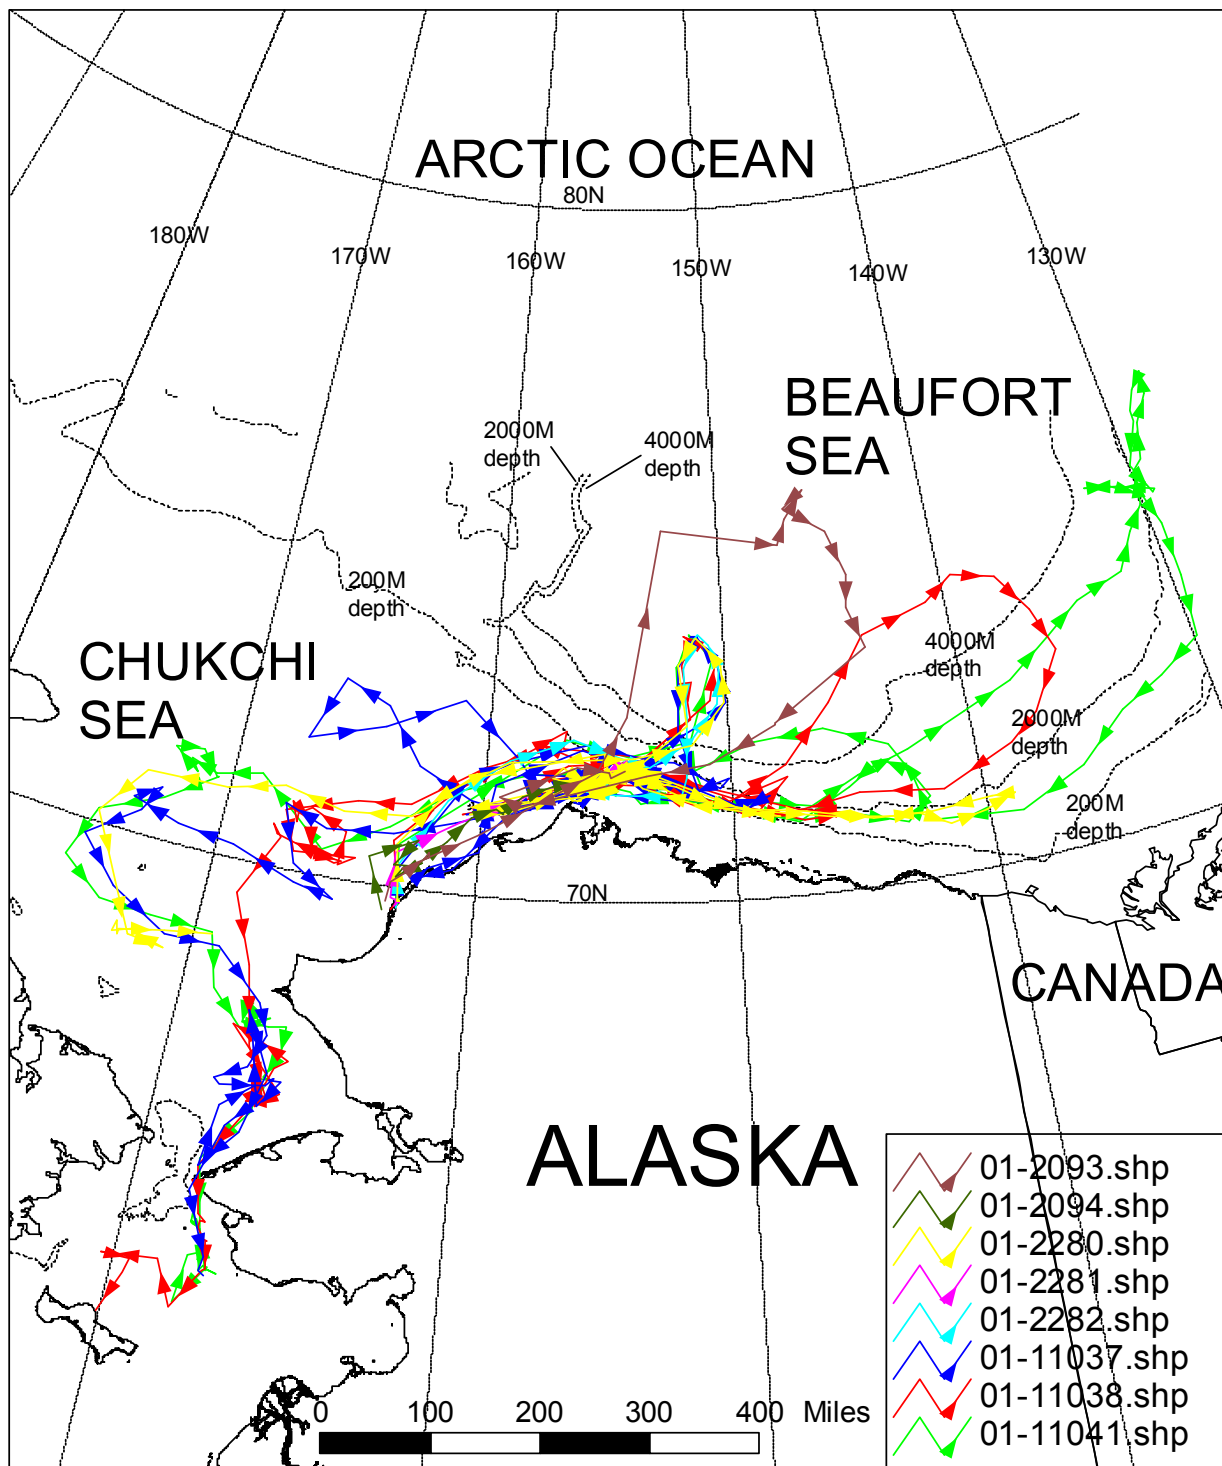

Movements of beluga whales satellite tagged at Point Lay, Alaska in 2002.

Movements of beluga whales satellite tagged at Point Lay, Alaska in 2001.

Movements of beluga whales satellite tagged at Point Lay, Alaska in 1999.

Movements of beluga whales satellite tagged at Point Lay, Alaska in 1998.

Movements of all beluga whales satellite tagged at Point Lay, Alaska 1998-2002.

Locations of beluga whales satellite tagged at Point Lay, Alaska in July 1998-2002.

Locations of beluga whales satellite tagged at Point Lay, Alaska in August 1998-2002.

Locations of beluga whales satellite tagged at Point Lay, Alaska in September 1998-2002.

Locations of beluga whales satellite tagged at Point Lay, Alaska in October 1998 and 2011.

Locations of beluga whales satellite tagged at Point Lay, Alaska in November-December 2001.