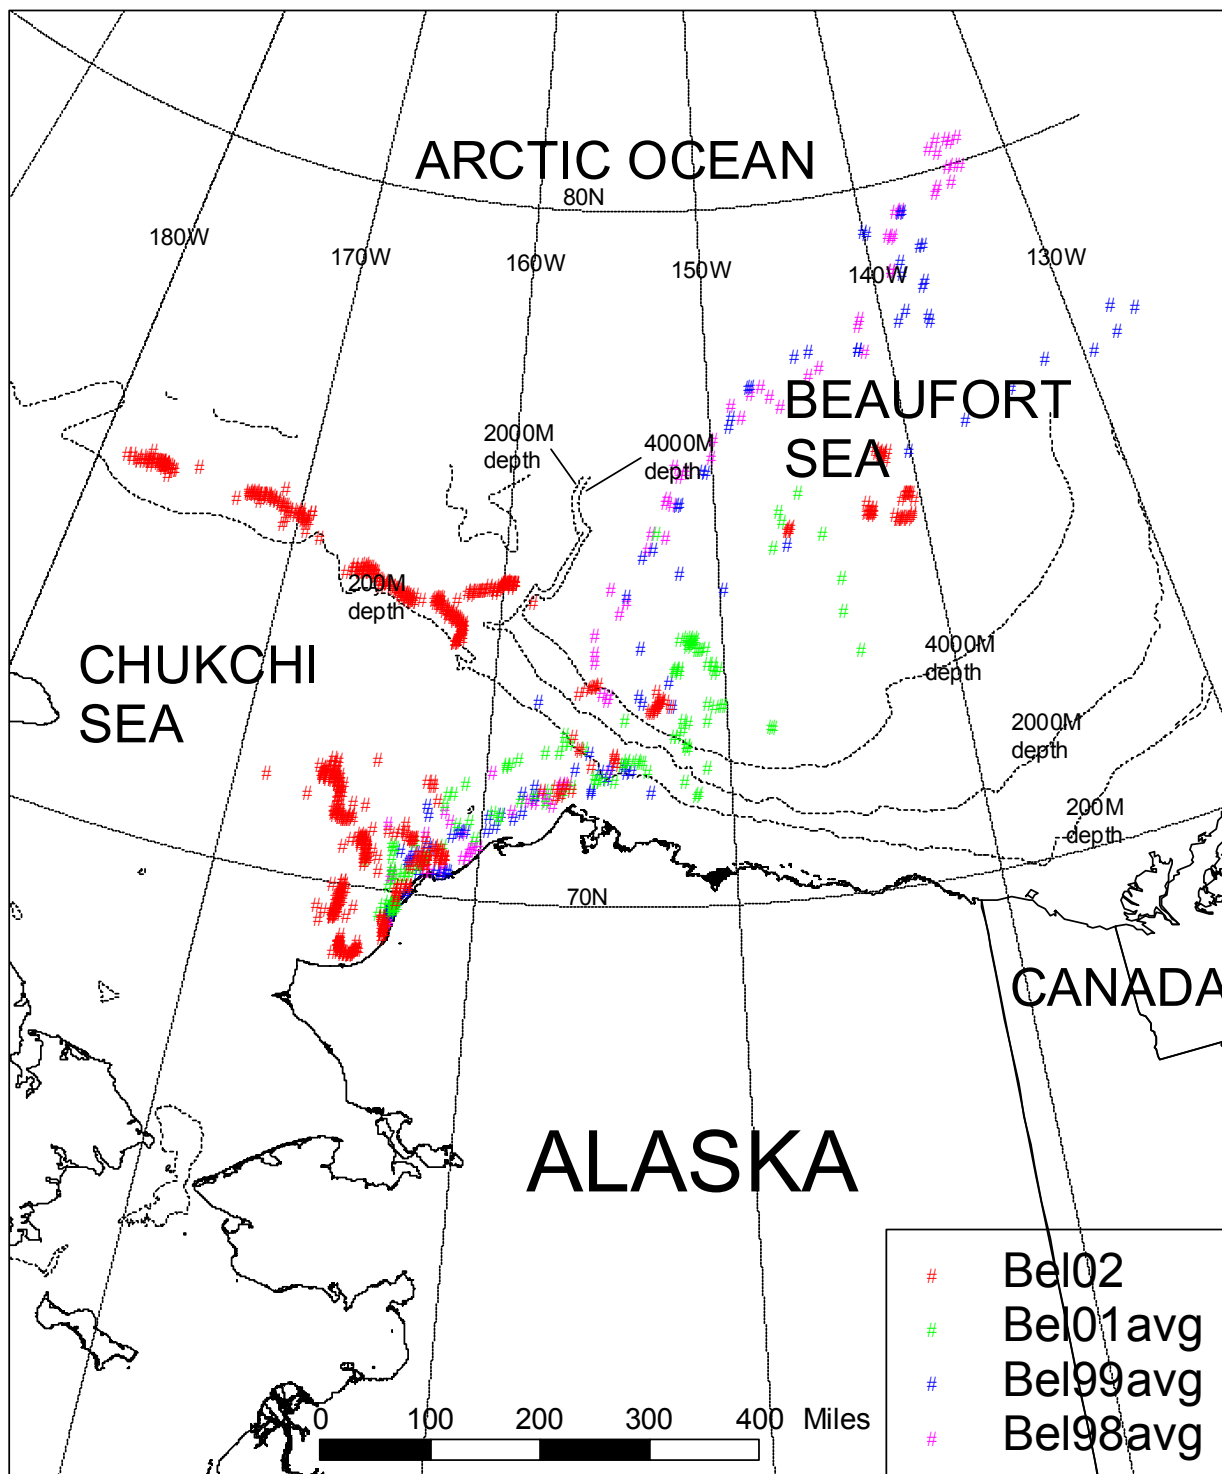

Movements of beluga whales satellite tagged at Point Lay, Alaska in 2002.

Movements of beluga whales satellite tagged at Point Lay, Alaska in 2001.

Movements of beluga whales satellite tagged at Point Lay, Alaska in 1999.

Movements of beluga whales satellite tagged at Point Lay, Alaska in 1998.

Movements of all beluga whales satellite tagged at Point Lay, Alaska 1998-2002.

Locations of beluga whales satellite tagged at Point Lay, Alaska in July 1998-2002.

Locations of beluga whales satellite tagged at Point Lay, Alaska in August 1998-2002.

Locations of beluga whales satellite tagged at Point Lay, Alaska in September 1998-2002.

Locations of beluga whales satellite tagged at Point Lay, Alaska in October 1998 and 2011.

Locations of beluga whales satellite tagged at Point Lay, Alaska in November-December 2001.