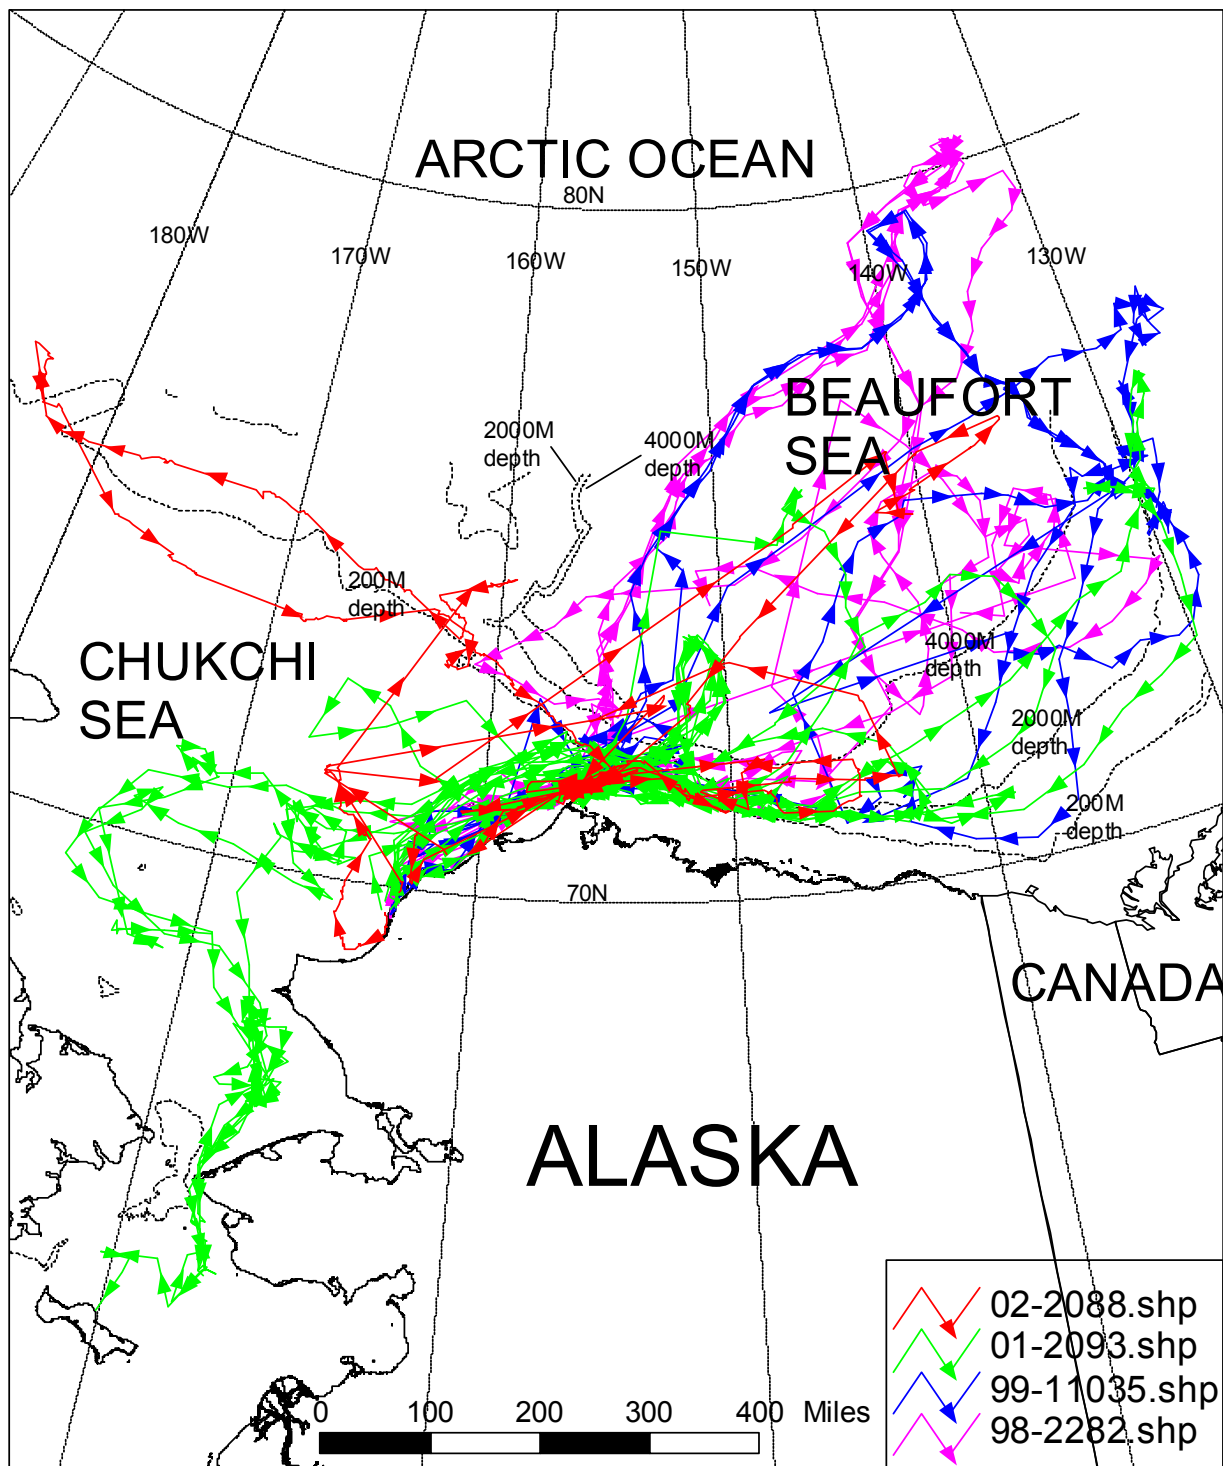

Movements of beluga whales satellite tagged at Point Lay, Alaska in 2002.

Movements of beluga whales satellite tagged at Point Lay, Alaska in 2001.

Movements of beluga whales satellite tagged at Point Lay, Alaska in 1999.

Movements of beluga whales satellite tagged at Point Lay, Alaska in 1998.

Movements of all beluga whales satellite tagged at Point Lay, Alaska 1998-2002.

Locations of beluga whales satellite tagged at Point Lay, Alaska in July 1998-2002.

Locations of beluga whales satellite tagged at Point Lay, Alaska in August 1998-2002.

Locations of beluga whales satellite tagged at Point Lay, Alaska in September 1998-2002.

Locations of beluga whales satellite tagged at Point Lay, Alaska in October 1998 and 2011.

Locations of beluga whales satellite tagged at Point Lay, Alaska in November-December 2001.