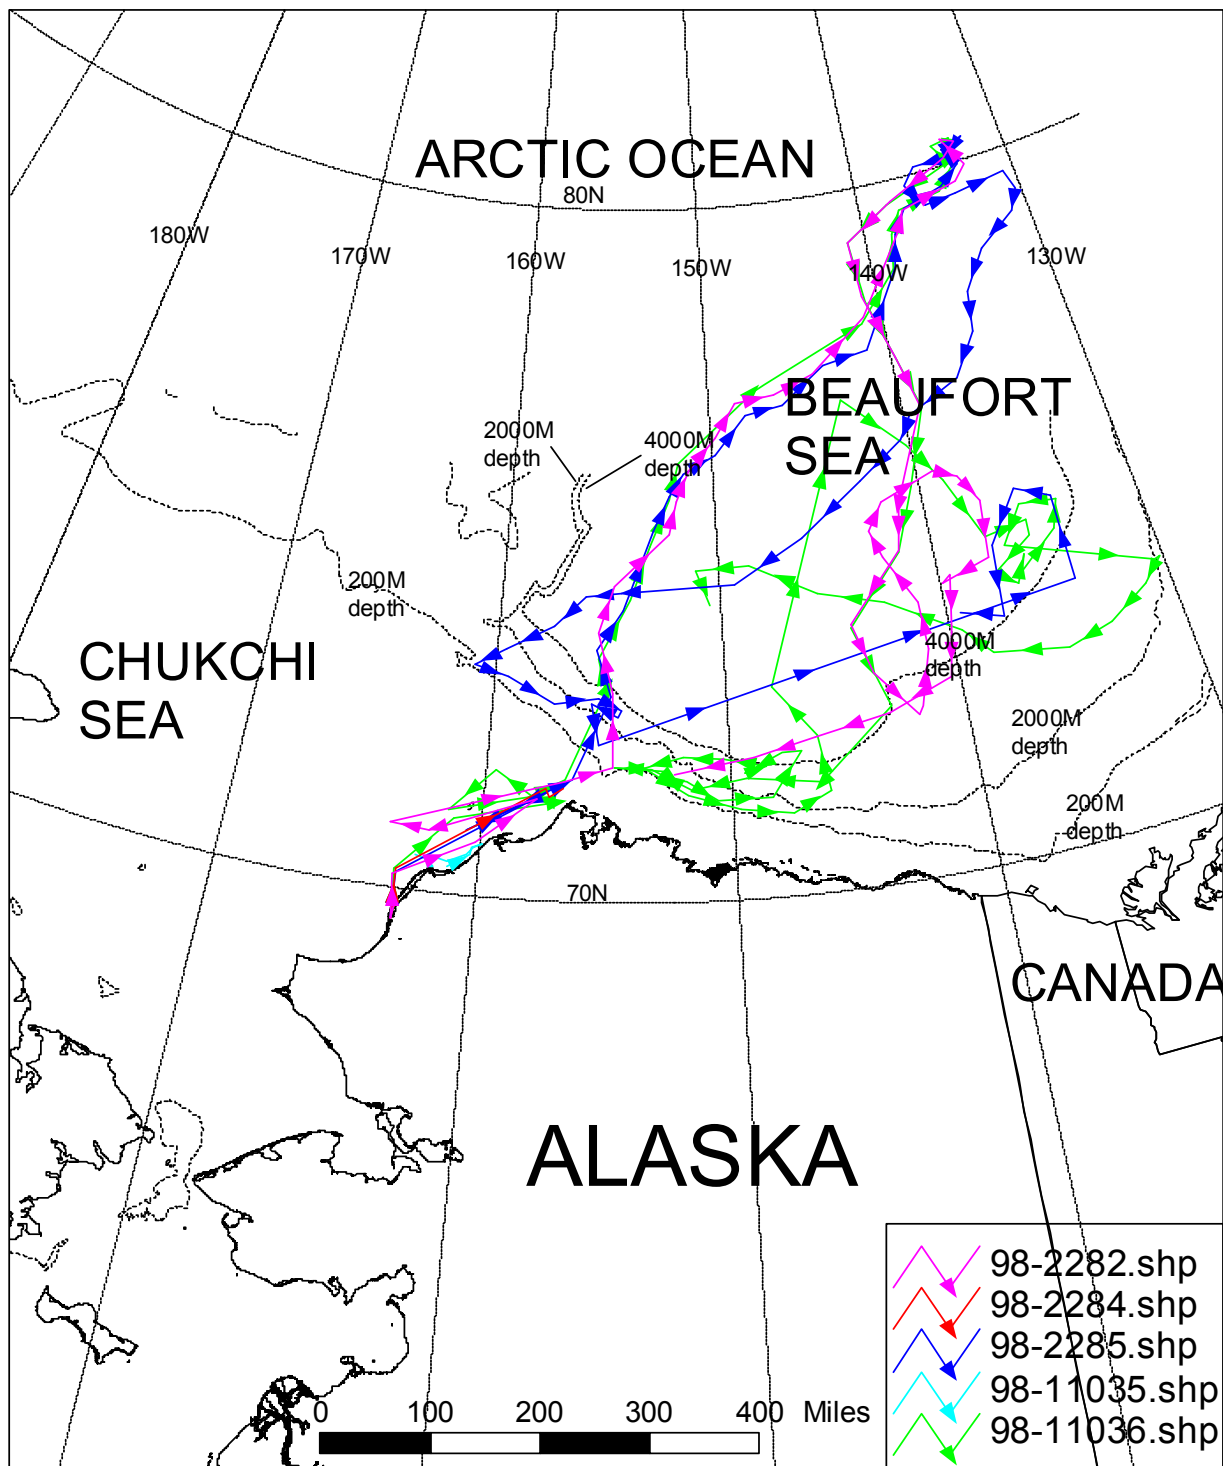

Movements of beluga whales satellite tagged at Point Lay, Alaska in 2002.

Movements of beluga whales satellite tagged at Point Lay, Alaska in 2001.

Movements of beluga whales satellite tagged at Point Lay, Alaska in 1999.

Movements of beluga whales satellite tagged at Point Lay, Alaska in 1998.

Movements of all beluga whales satellite tagged at Point Lay, Alaska 1998-2002.

Locations of beluga whales satellite tagged at Point Lay, Alaska in July 1998-2002.

Locations of beluga whales satellite tagged at Point Lay, Alaska in August 1998-2002.

Locations of beluga whales satellite tagged at Point Lay, Alaska in September 1998-2002.

Locations of beluga whales satellite tagged at Point Lay, Alaska in October 1998 and 2011.

Locations of beluga whales satellite tagged at Point Lay, Alaska in November-December 2001.