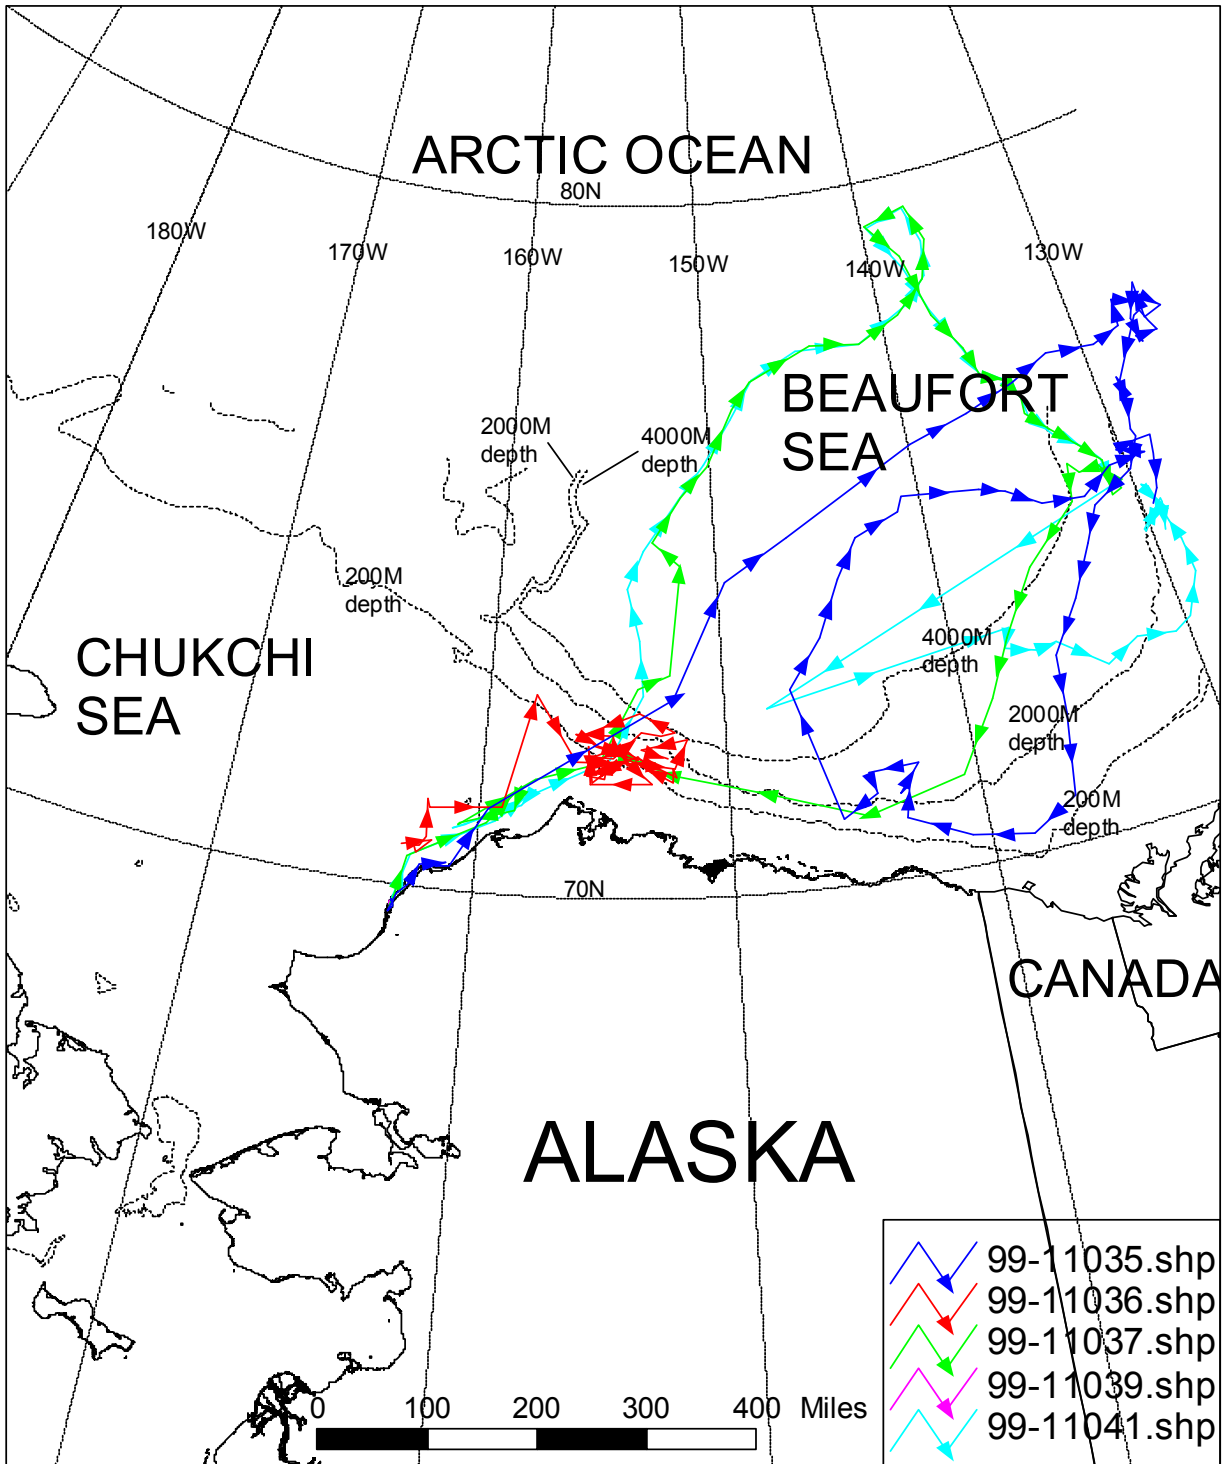

Movements of beluga whales satellite tagged at Point Lay, Alaska in 2002.

Movements of beluga whales satellite tagged at Point Lay, Alaska in 2001.

Movements of beluga whales satellite tagged at Point Lay, Alaska in 1999.

Movements of beluga whales satellite tagged at Point Lay, Alaska in 1998.

Movements of all beluga whales satellite tagged at Point Lay, Alaska 1998-2002.

Locations of beluga whales satellite tagged at Point Lay, Alaska in July 1998-2002.

Locations of beluga whales satellite tagged at Point Lay, Alaska in August 1998-2002.

Locations of beluga whales satellite tagged at Point Lay, Alaska in September 1998-2002.

Locations of beluga whales satellite tagged at Point Lay, Alaska in October 1998 and 2011.

Locations of beluga whales satellite tagged at Point Lay, Alaska in November-December 2001.