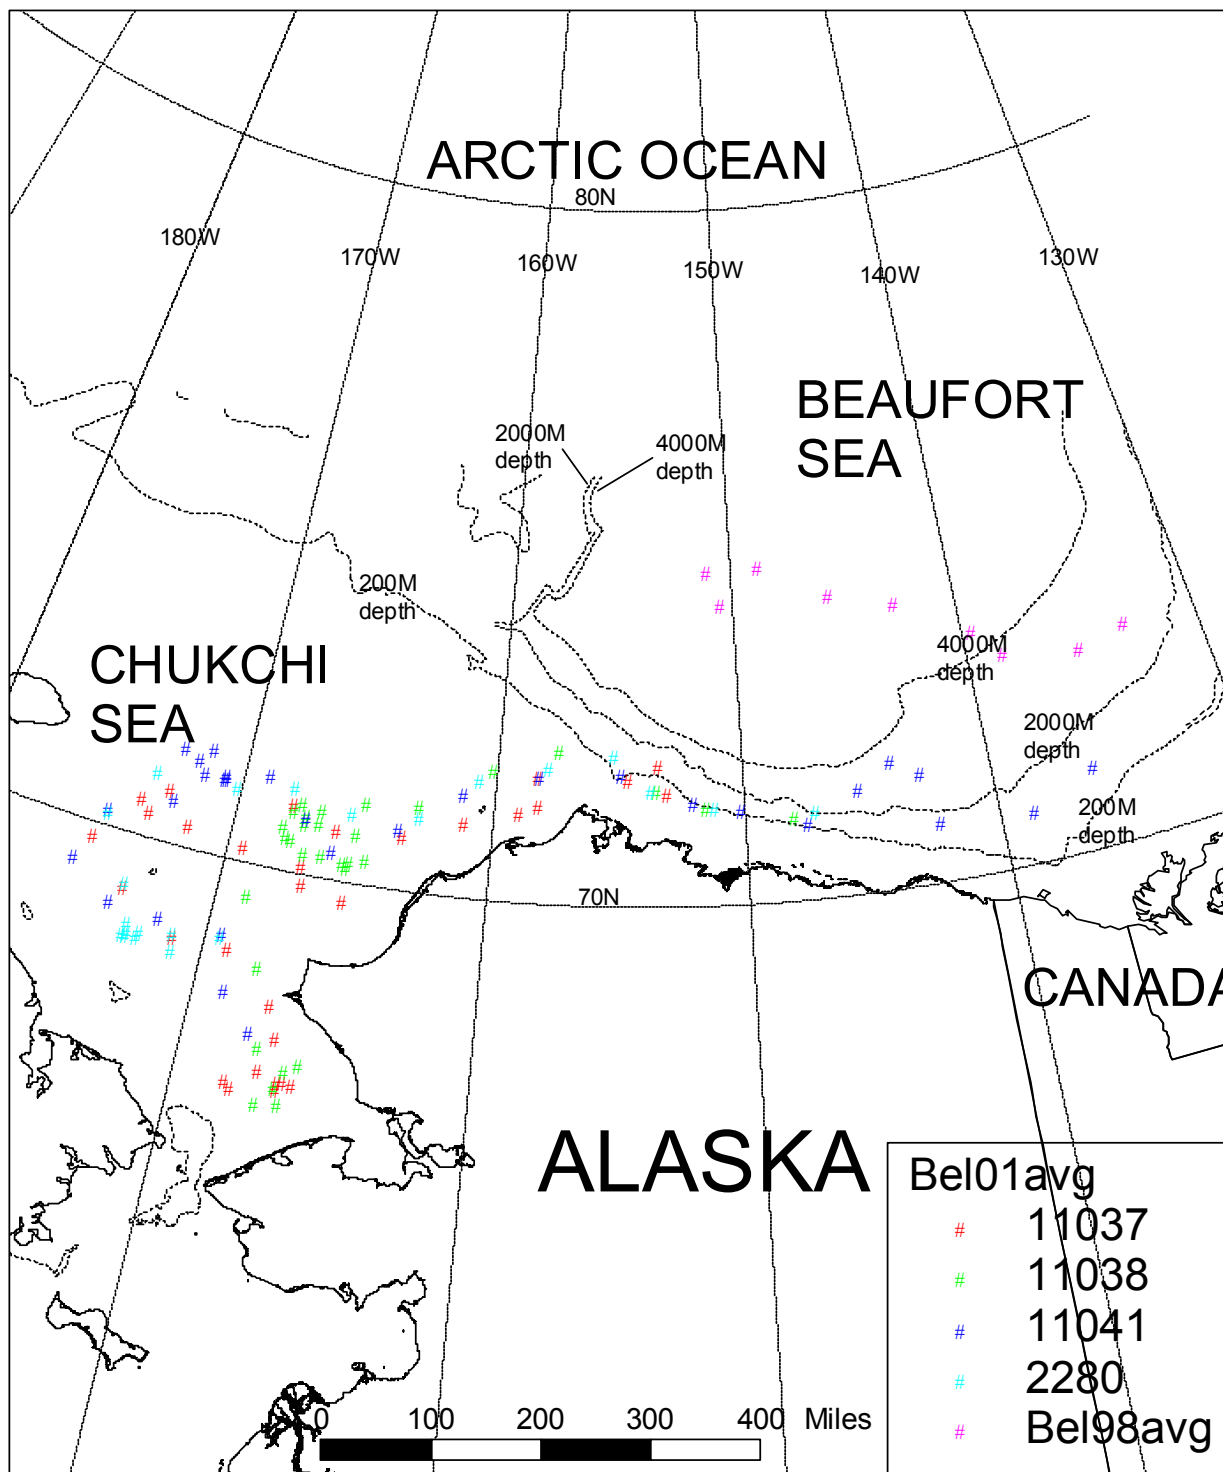

Movements of beluga whales satellite tagged at Point Lay, Alaska in 2002.

Movements of beluga whales satellite tagged at Point Lay, Alaska in 2001.

Movements of beluga whales satellite tagged at Point Lay, Alaska in 1999.

Movements of beluga whales satellite tagged at Point Lay, Alaska in 1998.

Movements of all beluga whales satellite tagged at Point Lay, Alaska 1998-2002.

Locations of beluga whales satellite tagged at Point Lay, Alaska in July 1998-2002.

Locations of beluga whales satellite tagged at Point Lay, Alaska in August 1998-2002.

Locations of beluga whales satellite tagged at Point Lay, Alaska in September 1998-2002.

Locations of beluga whales satellite tagged at Point Lay, Alaska in October 1998 and 2011.

Locations of beluga whales satellite tagged at Point Lay, Alaska in November-December 2001.