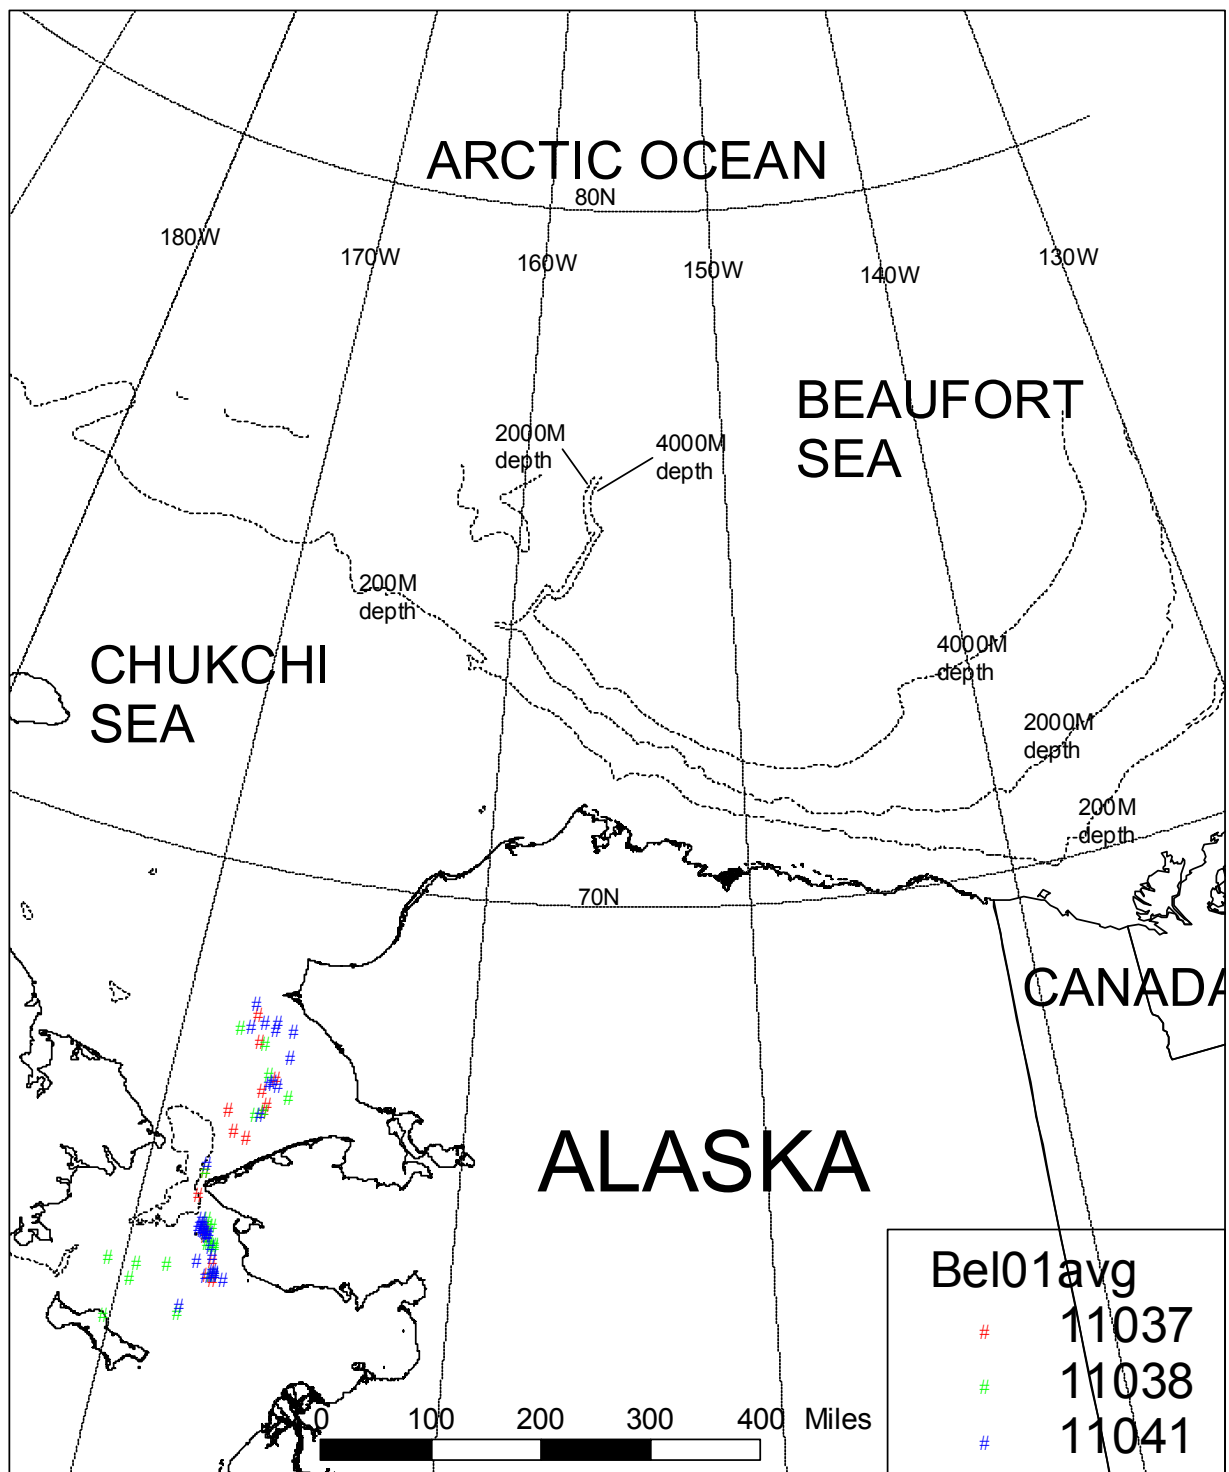

Movements of beluga whales satellite tagged at Point Lay, Alaska in 2002.

Movements of beluga whales satellite tagged at Point Lay, Alaska in 2001.

Movements of beluga whales satellite tagged at Point Lay, Alaska in 1999.

Movements of beluga whales satellite tagged at Point Lay, Alaska in 1998.

Movements of all beluga whales satellite tagged at Point Lay, Alaska 1998-2002.

Locations of beluga whales satellite tagged at Point Lay, Alaska in July 1998-2002.

Locations of beluga whales satellite tagged at Point Lay, Alaska in August 1998-2002.

Locations of beluga whales satellite tagged at Point Lay, Alaska in September 1998-2002.

Locations of beluga whales satellite tagged at Point Lay, Alaska in October 1998 and 2011.

Locations of beluga whales satellite tagged at Point Lay, Alaska in November-December 2001.