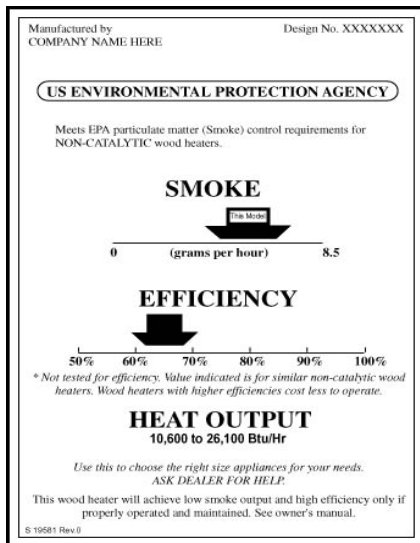

# List of EPA Certified Wood Stoves February 9, 2009

EPA Wood Heater Program

Enclosed is the list of wood stoves certified by the United States Environmental Protection Agency (EPA). An EPA certified wood stove or wood heating appliance has been independently tested by an accredited laboratory to meet a particulate emissions limit of 7.5\* grams per hour for noncatalytic wood stoves and 4.1\* grams per hour for catalytic wood stoves. All wood heating appliances subject to the New Source Performance Standard for New Residential Wood Heaters under the Clean Air Act offered for sale in the United States are required to meet these emission limits. An EPA certified wood stove can be identified by a temporary paper label attached to the front of the wood stove and a permanent metal label affixed to the back or side of the wood stove (See examples below). Please contact John DuPree at 202-564-5950 should you have questions regarding a particular model line or manufacturer.