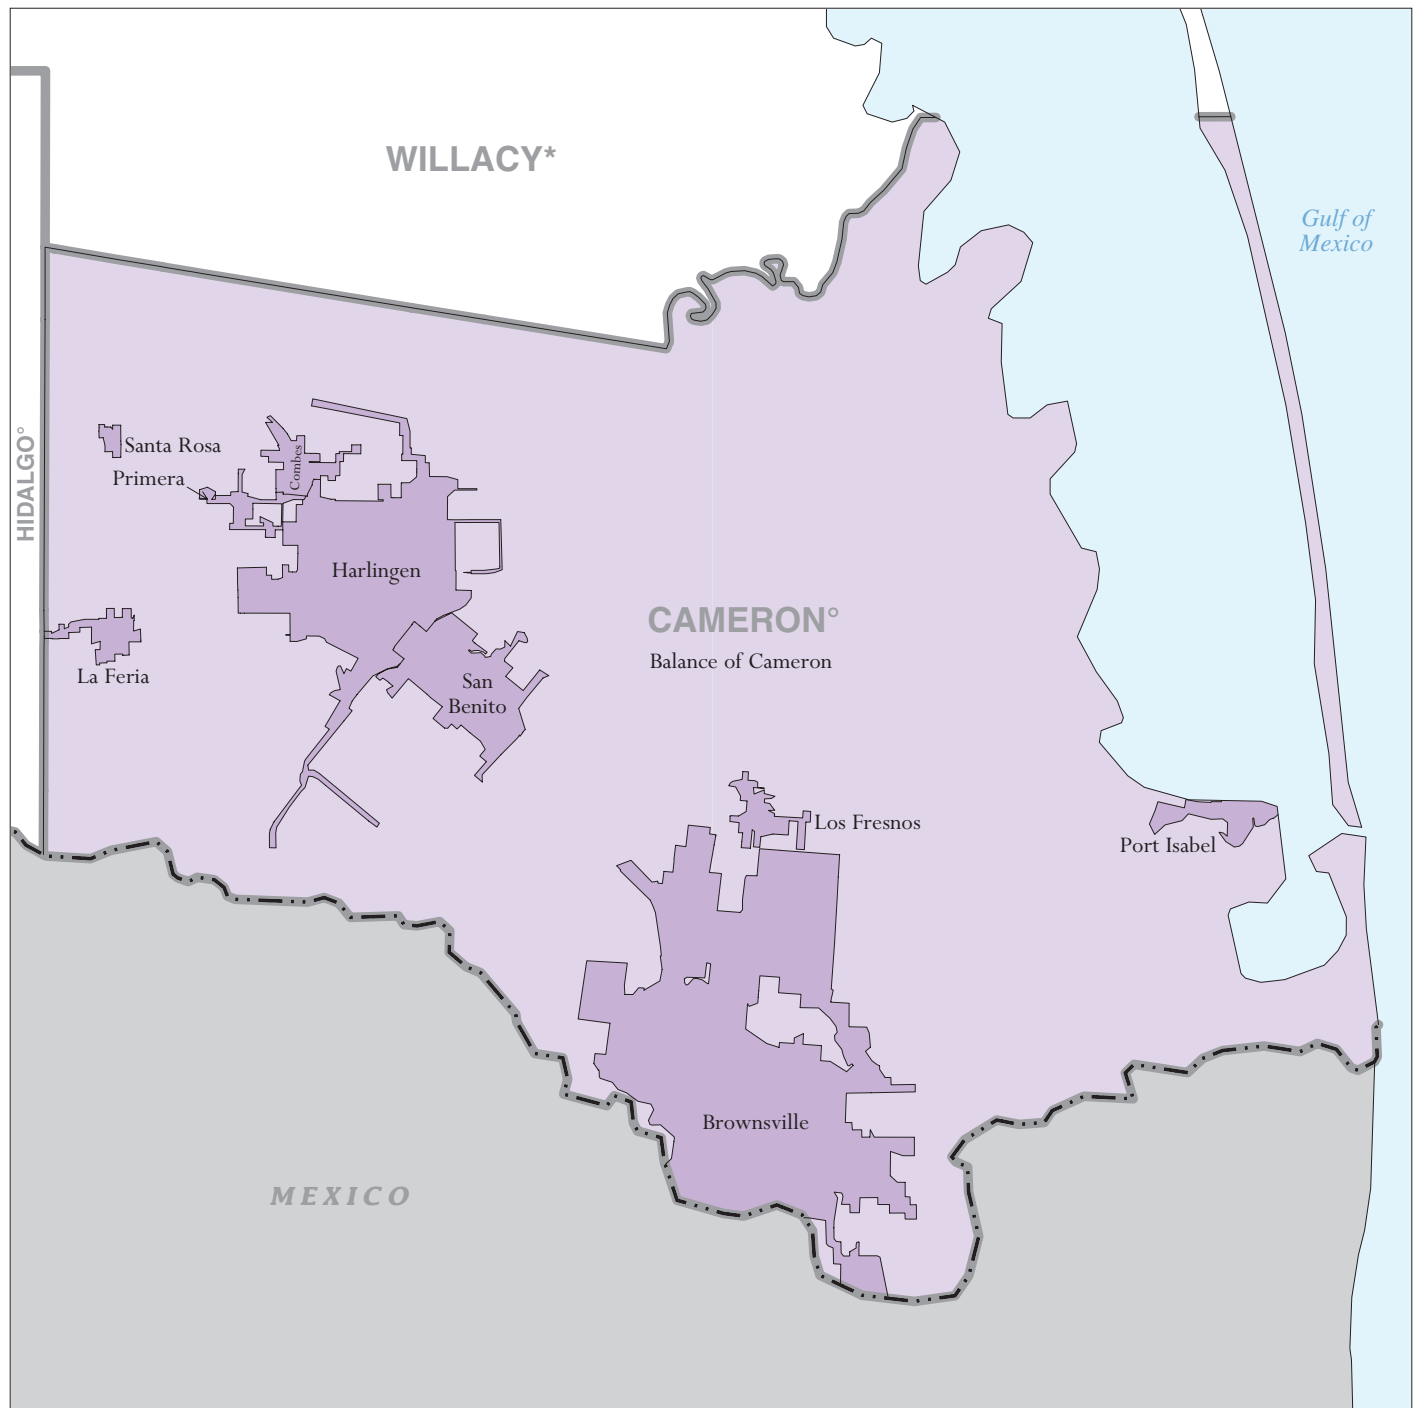

# Cameron County, TX - Economic Places

## Location in State

## Legend

- Madison Economic Place (completely or partially within subject area)
- Balance of Dane 'Balance of County' Economic Place
- DANE** County or statistical equivalent
- CANADA** International
- Lake Michigan* Shoreline

A degree (°) denotes that the county or statistical equivalent is in a Metropolitan Statistical Area. An asterisk (\*) denotes that the county or statistical equivalent is in a Micropolitan Statistical Area. All boundaries are as of January 1, 2002.