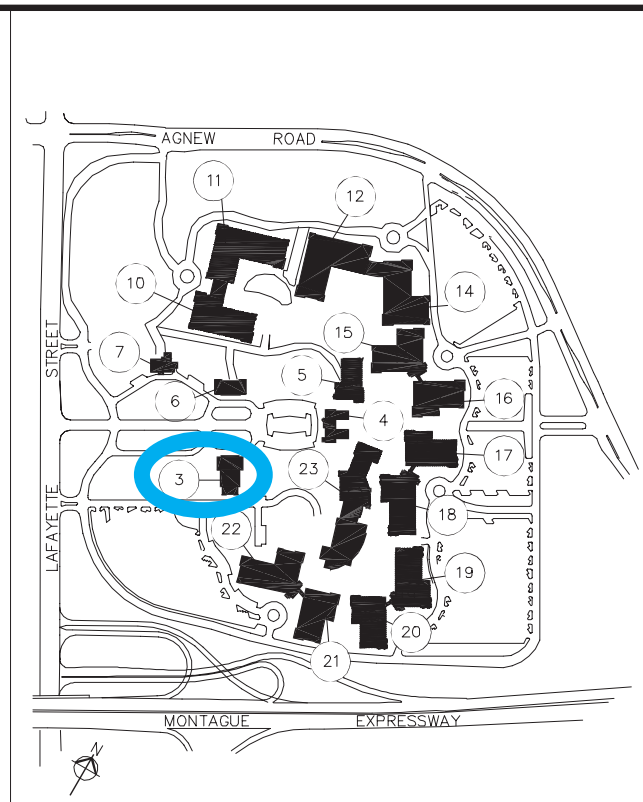

BAY AREA MAP

VICINITY MAP

SANTA CLARA MAP

Driving Directions To Santa Clara Campus:

From San Francisco Airport

- Take 101 South to the Montague Expressway exit towards Agnew Center
- Take the ramp to Lafayette Street
- Turn right into campus on Palm Dr.
- Auditorium is located in Building Number 3.
- The Building 3 entrance will be on the right hand side - 4030 George Sellon Circle.

From San Jose Airport

- Take 101 North to the Montague Expressway exit towards Agnew Center
- Take the ramp to Lafayette Street
- Turn right into campus on Palm Dr.
- Auditorium is located in Building Number 3
- The Building 3 entrance will be on the right hand side - 4030 George Sellon Circle.

Parking is available along Palm Drive and in the Building 22 parking lot on the southwest side of the Auditorium. Limited parking is also available on George Sellon Circle, west of the Auditorium.