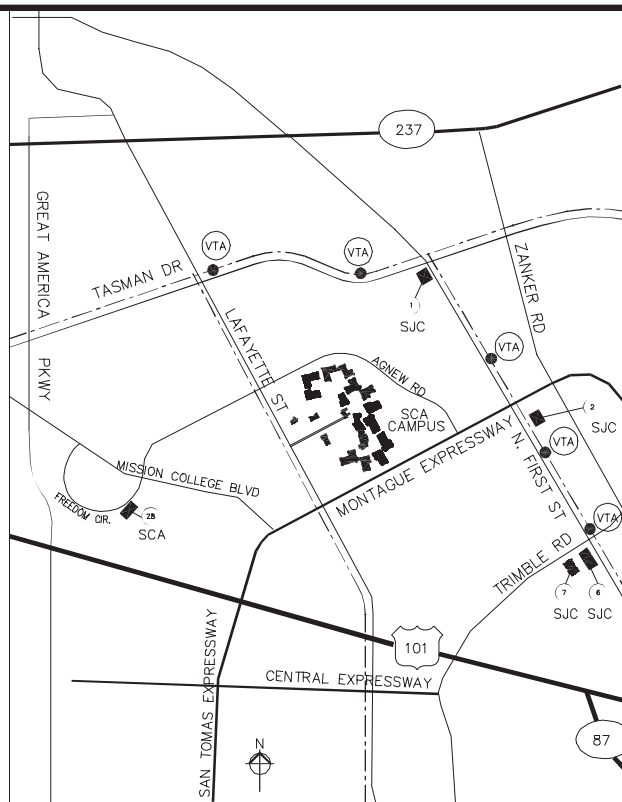

BAY AREA MAP

VICINITY MAP

SANTA CLARA MAP

Driving Directions To Santa Clara Campus:

From San Francisco Airport

- Take 101 South to the Montague Expressway exit towards Agnew Center
- Take the ramp to Lafayette Street
- Turn right into campus on Palm Dr.
- Auditorium is located in Building Number 3.
- The Building 3 entrance will be on the right hand side - 4030 George Sellon Circle.

From San Jose Airport

- Take 101 North to the Montague Expressway exit towards Agnew Center
- Take the ramp to Lafayette Street
- Turn right into campus on Palm Dr.
- Auditorium is located in Building Number 3
- The Building 3 entrance will be on the right hand side - 4030 George Sellon Circle.

Parking is available along Palm Drive and in the Building 22 parking lot on the southwest side of the Auditorium. Limited parking is also available on George Sellon Circle, west of the Auditorium.