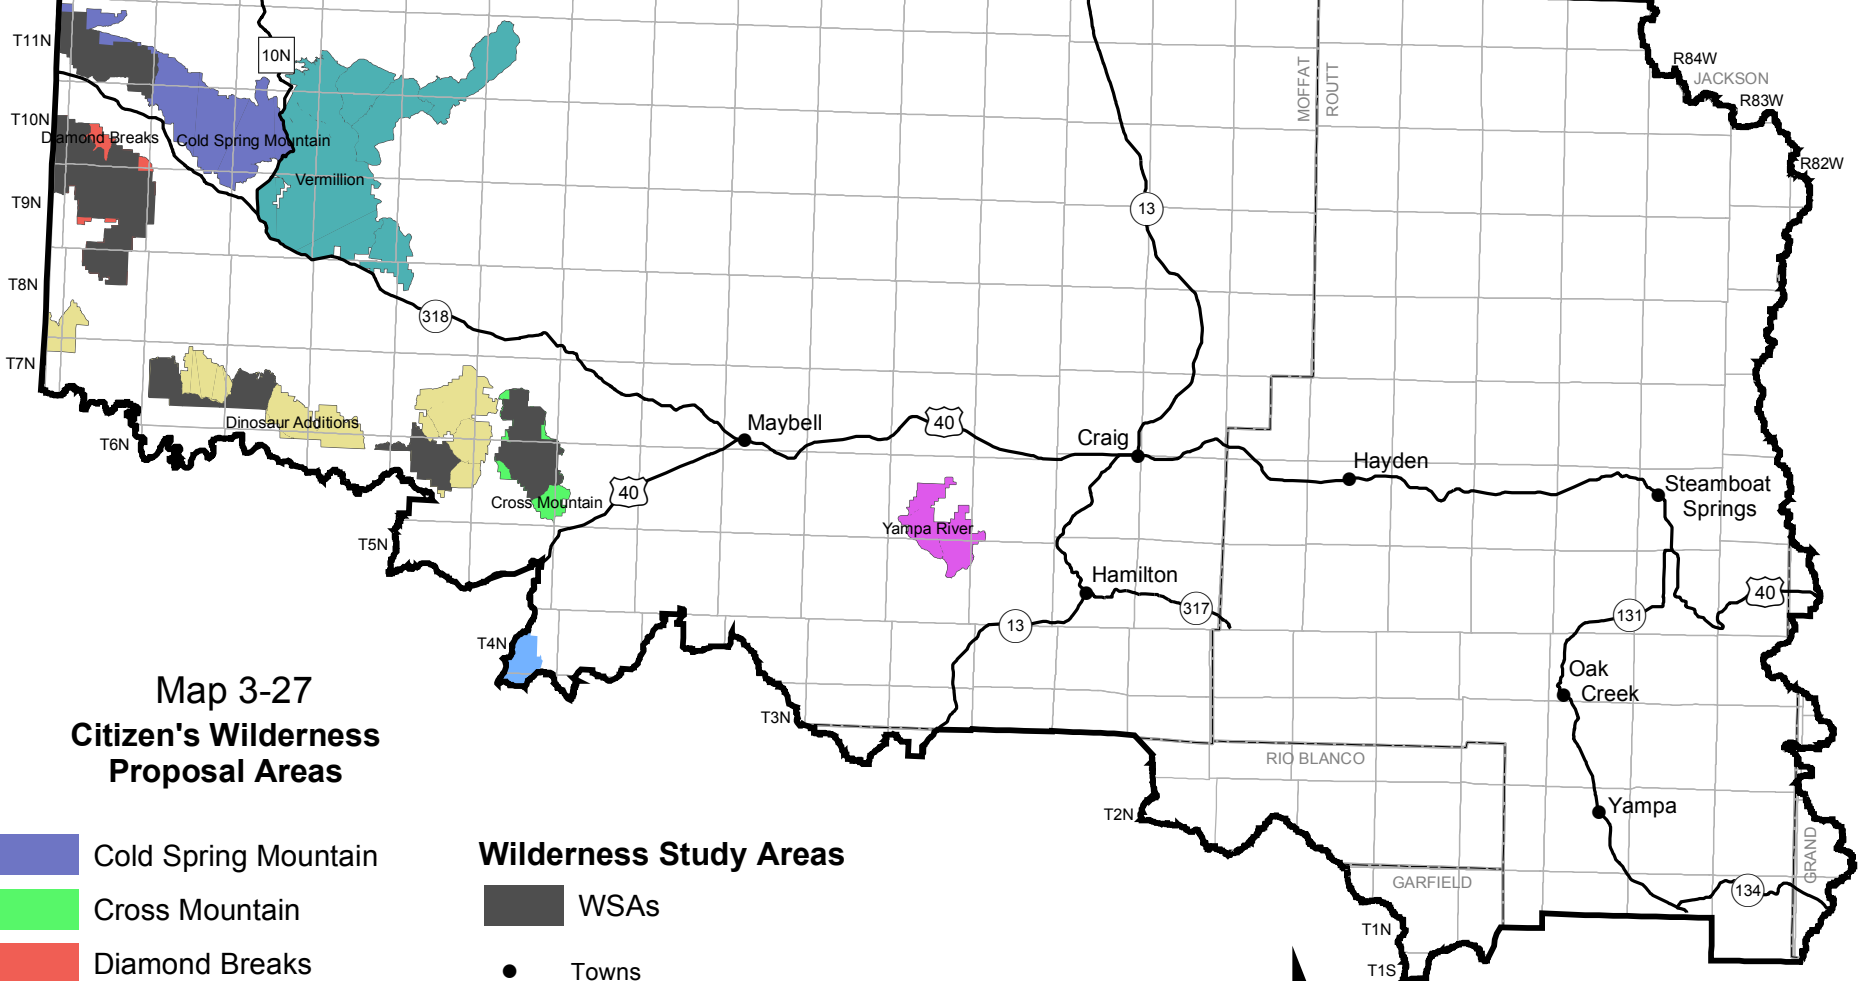

R103W R102W R101W R100W R99W R98W R97W R96W R95W R94W R93W R92W R91W R90W R89W R88W R87W R86W R85W

T12N
T11N
T10N
T9N
T8N
T7N
T6N
T5N
T4N
T3N
T2N
T1N
T1S

**Map 3-27
Citizen's Wilderness
Proposal Areas**

- Cold Spring Mountain
- Cross Mountain
- Diamond Breaks
- Dinosaur Additions
- Vermillion
- Pinyon Ridge
- Yampa River

- Wilderness Study Areas**
- WSAs
 - Towns
 - Major Roads
 - LSFO Resource Area Boundary