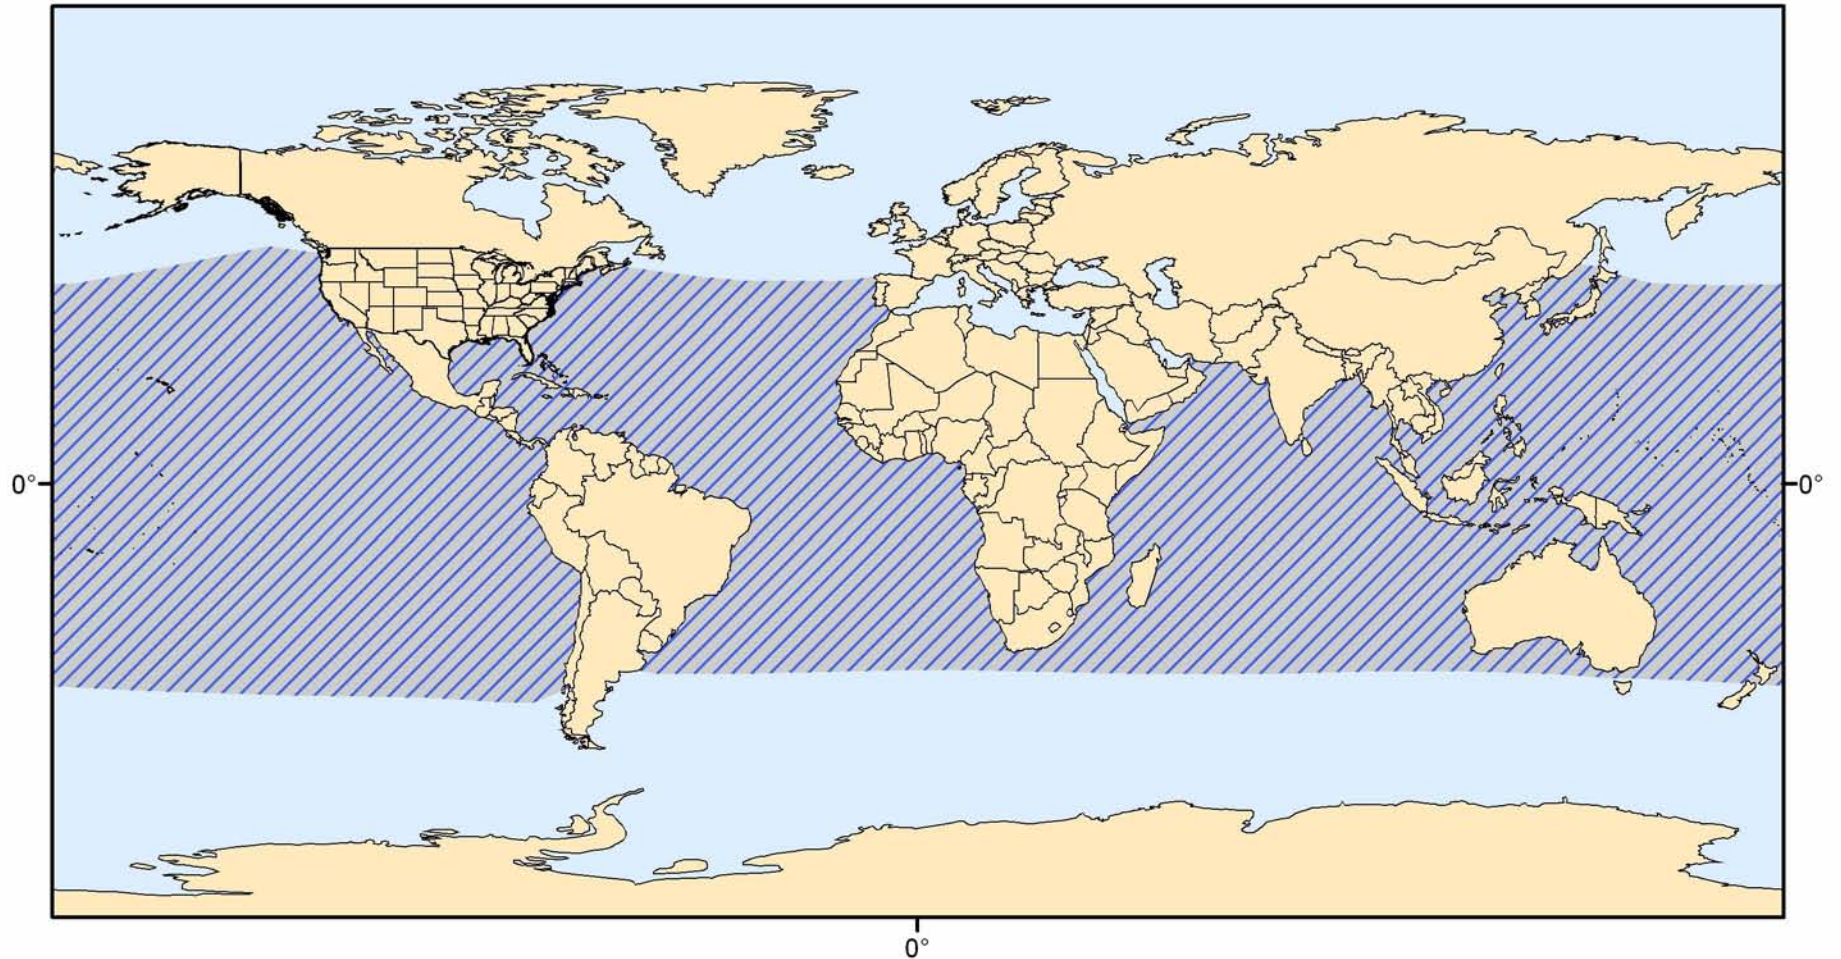

Dwarf Sperm Whale Range

0 2,000 4,000 6,000 8,000 Miles

Note: Map represents approximate range of species.

NMFS, Office of Protected Resources
March 2009