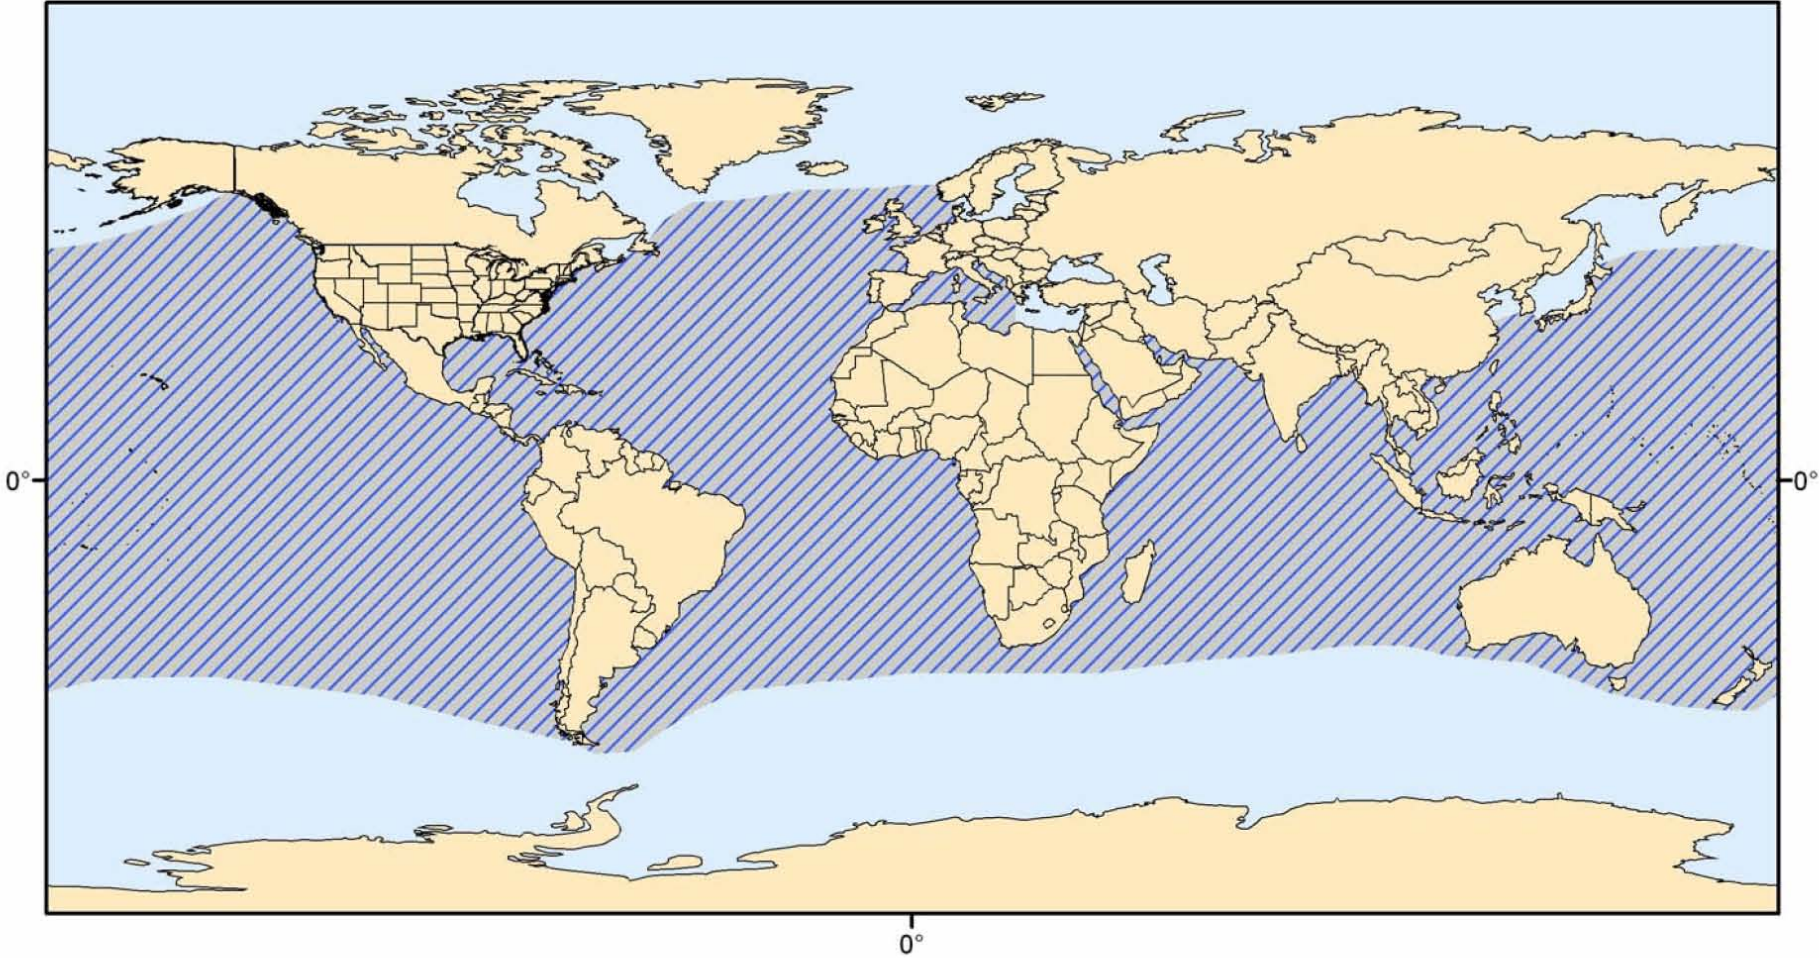

# Risso's Dolphin Range

0 2,000 4,000 6,000 8,000 Miles

Note: Map represents approximate range of species.

NMFS, Office of Protected Resources  
March 2009