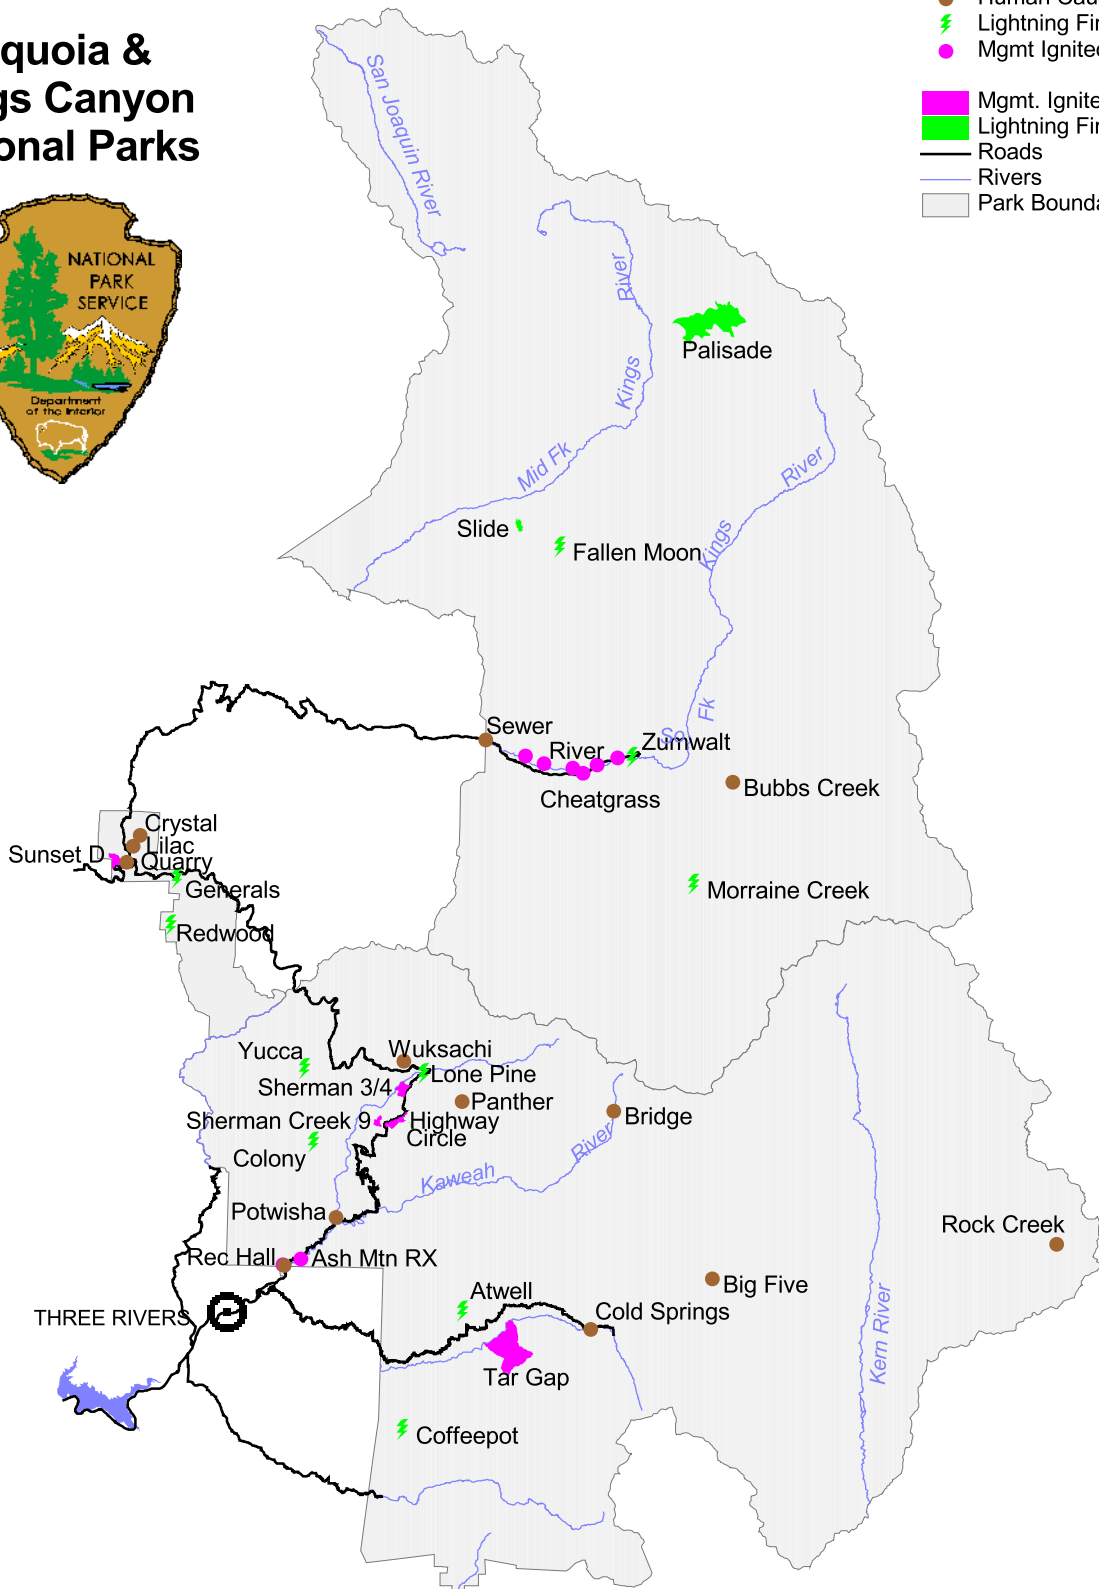

Fire Atlas – 2002
Sequoia and Kings Canyon National Parks

December 31, 2002

Total Acreage Burned by all Causes: 3,464.3
Total Number of Fires: 38

Wildland Fires (1,614.3 acres)

Unplanned fires started by humans or lightning. Human-caused fires are always suppressed. Lightning-caused fires are evaluated to determine the appropriate management strategy. Some of these fires are allowed to burn for resource benefit, others are suppressed.

- **Fire Use (1,579.2 acres)**

Lightning-caused and actively managed to maintain natural ecosystem processes.

In 2002, there were 7 fire use projects including the Palisade Fire (1,497 acres) and the Slide Fire (70 acres) in Kings Canyon National Park. (Other fire names: Circle, Fallen Moon, Atwell, Moraine, and Redwood)

- **Suppressed (35.1 acres)**

- **Lighting Fires**

Lightning-caused fires that were suppressed due to factors such as proximity to park boundary, unacceptable smoke impacts, unacceptable weather conditions, or competition for firefighting resources regionally or nationally. In 2002, there were 6 of these fires totaling 10.9 acres. (Fire names: Lonestone, Coffee, Zumwalt, Colony, Generals, and Yucca)

- **Human-Caused Wildfires**

Unplanned and unwanted fires that were aggressively suppressed. In 2002, there were 14 human-caused fires totaling 24.2 acres. (Fire names: Crystal, River, Potwisha, Sewer, Big Five, Cold Springs, Bubbs Creek, Lilac, Quarry, Bridge, Panther, Rock Creek, Rec Hall, and Wuksachi)