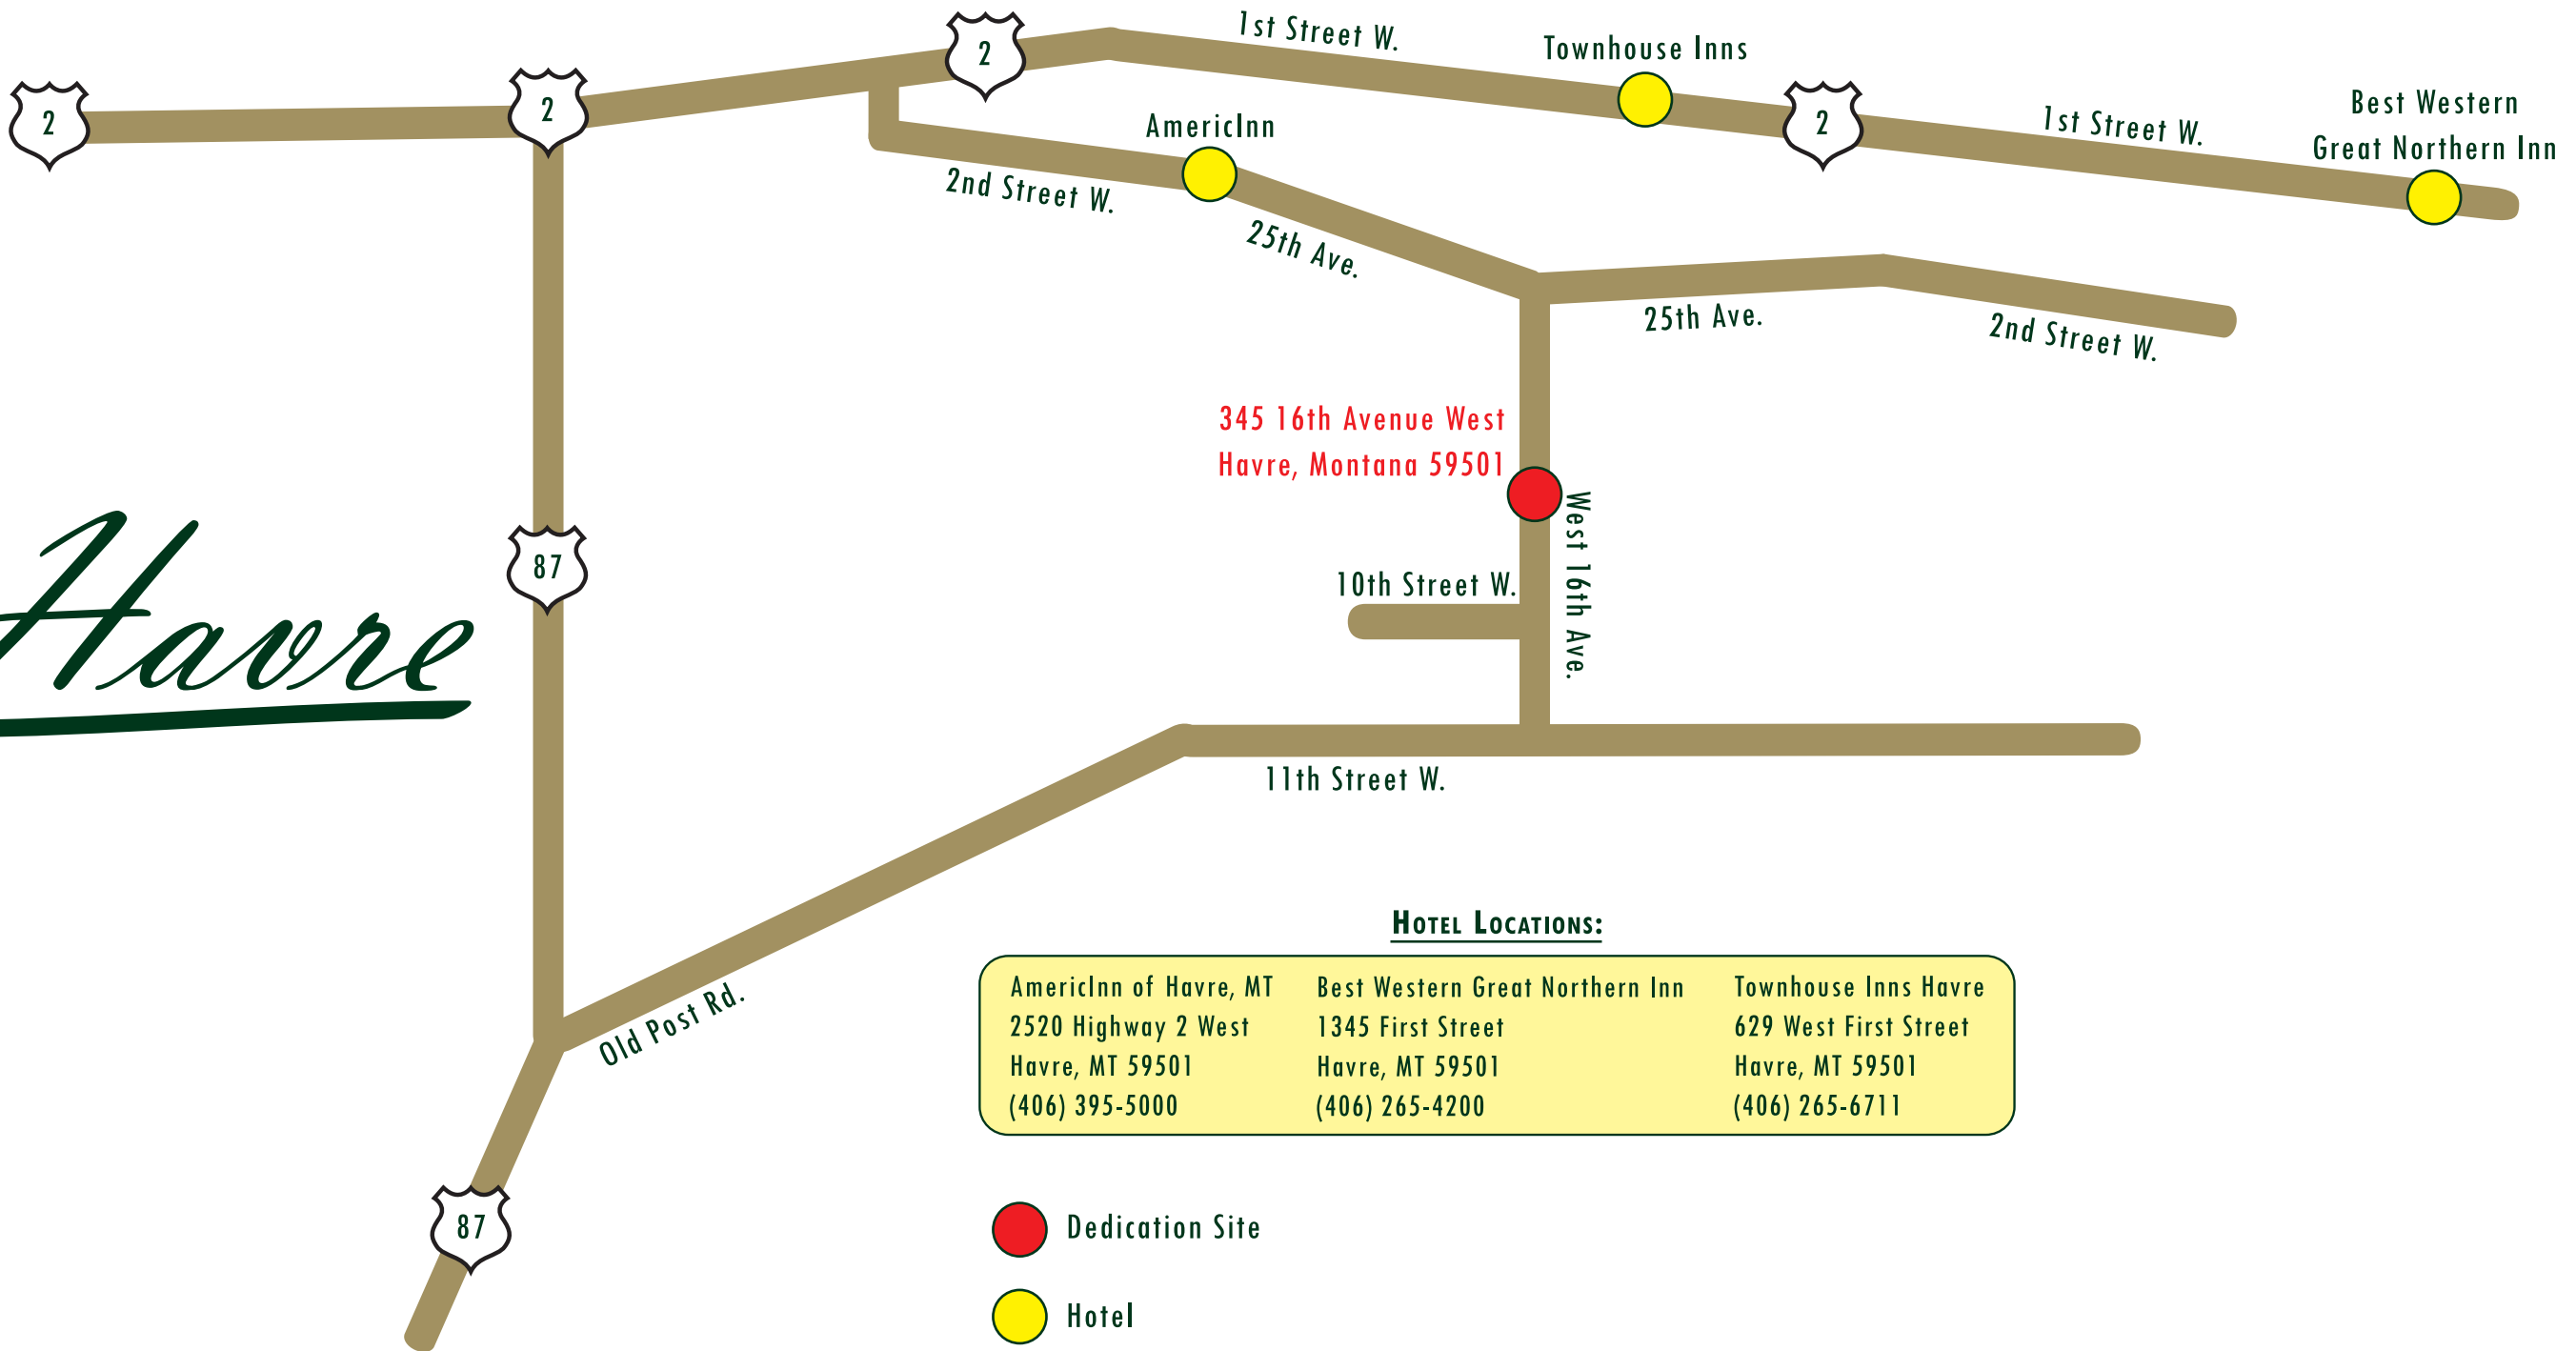

# Havre

345 16th Avenue West  
Havre, Montana 59501

### HOTEL LOCATIONS:

AmericInn of Havre, MT 2520 Highway 2 West Havre, MT 59501 (406) 395-5000	Best Western Great Northern Inn 1345 First Street Havre, MT 59501 (406) 265-4200	Townhouse Inns Havre 629 West First Street Havre, MT 59501 (406) 265-6711
--	---	--

 Dedication Site

 Hotel