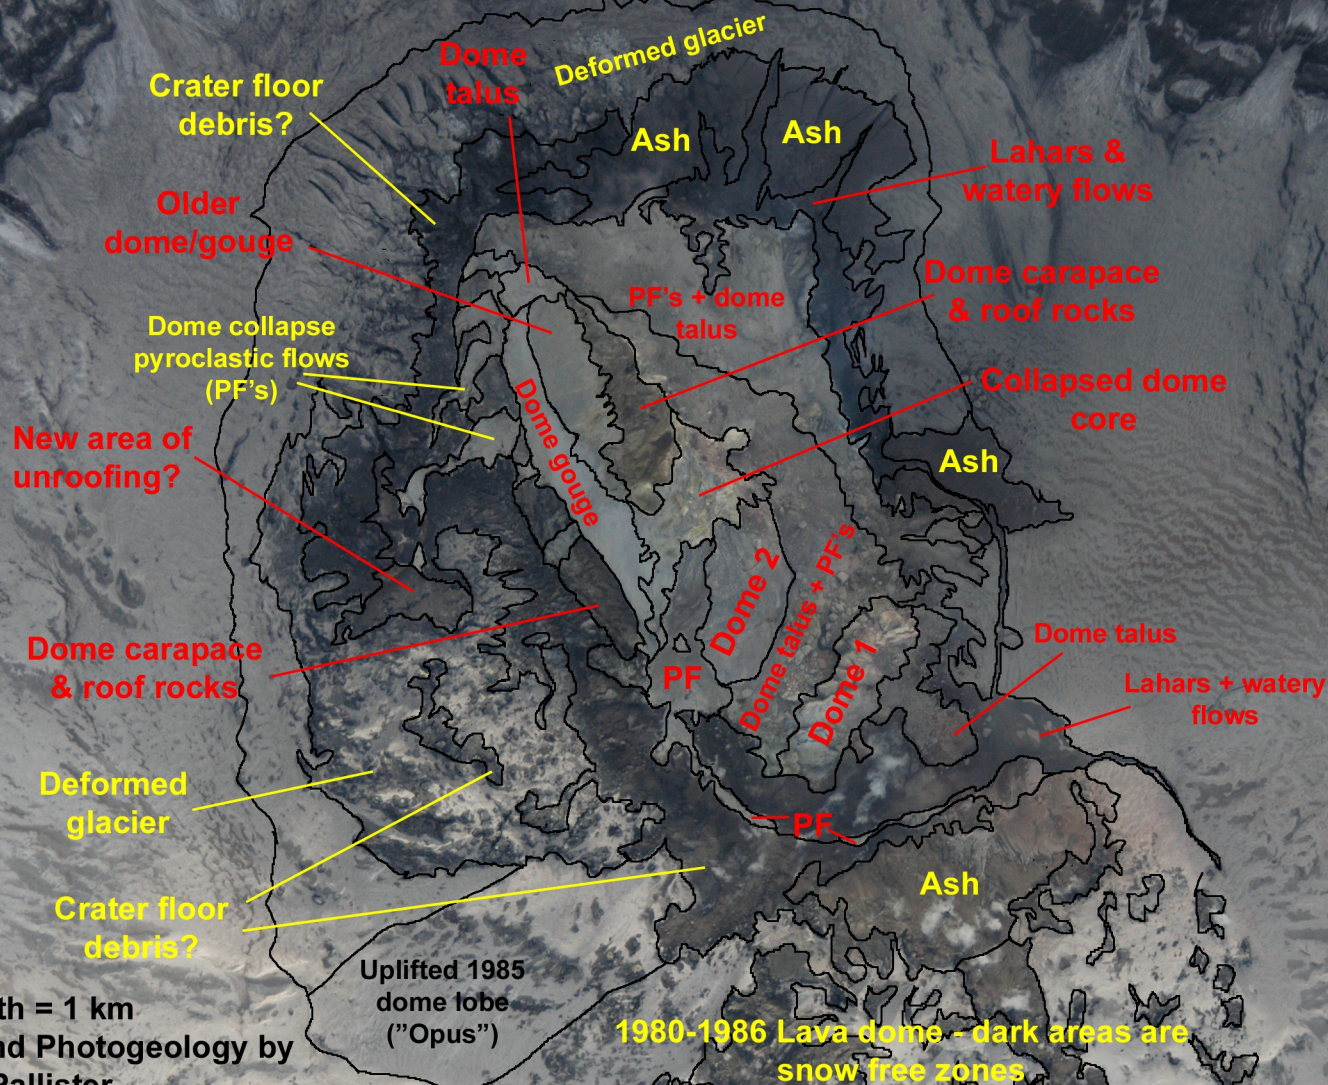

# Mount St. Helens 2004 Dome Photogeologic Map 11/7/04, 12:30 PST

Image width = 1 km  
USGS Photograph and Photogeology by  
John S. Pallister