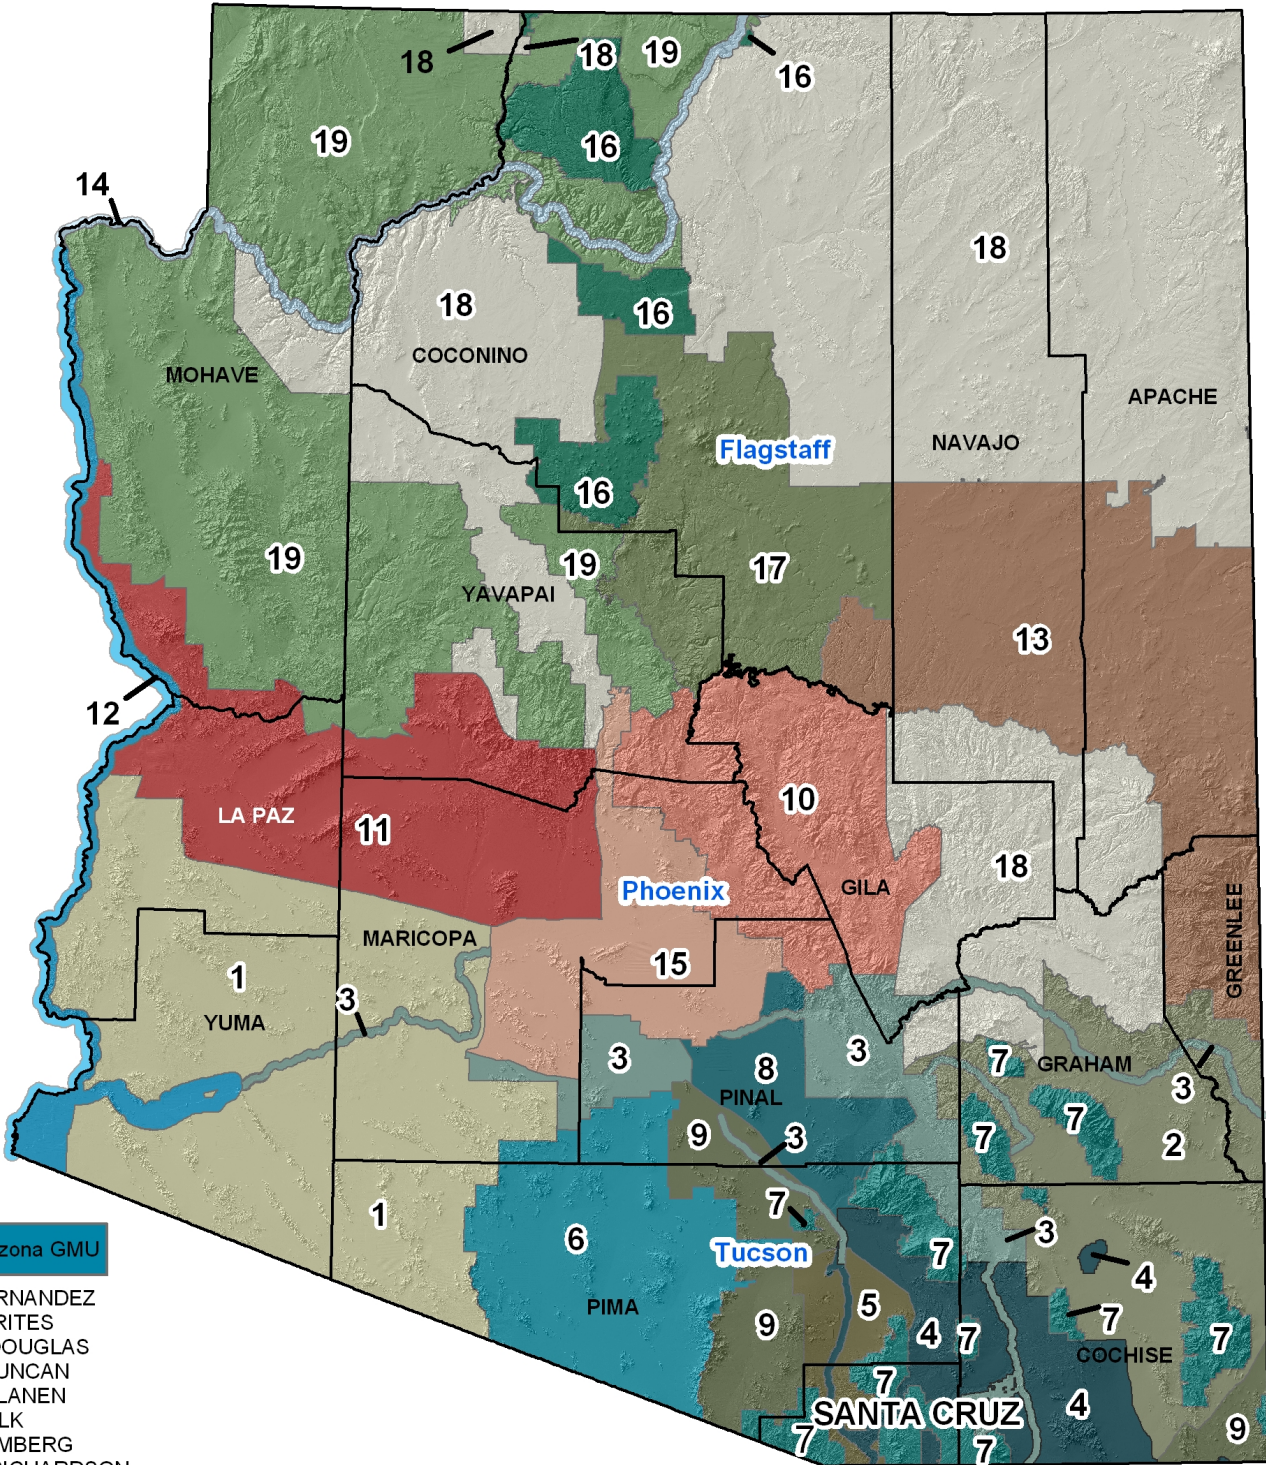

# Arizona Ecological Services Geographic Leads

### Southern Arizona GMU

- 1 ERIN FERNANDEZ
- 2 MARK CRITES
- 3 JASON DOUGLAS
- 4 DOUG DUNCAN
- 5 MARIT ALANEN
- 6 MIMA FALK
- 7 VICE GAMBERG
- 8 SCOTT RICHARDSON
- 9 MARTY TUEGEL

### Central Arizona GMU and Lower Colorado River

- 10 GREG BEATTY/JEFF SERVOSS/Glen Knowles\*
- 11 DAVE SMITH
- 12 LESLEY FITZPATRICK
- 13 RYAN GORDON/DAVE SMITH/Mary Richardson\*
- 14 GLEN KNOWLES
- 15 MIKE MARTINEZ

### Northern Arizona GMU

- 16 BILL AUSTIN
- 17 SHAULA HEDWALL
- 18 JOHN NYSTEDT
- 19 BRIAN WOOLDRIDGE

\*Support biologist