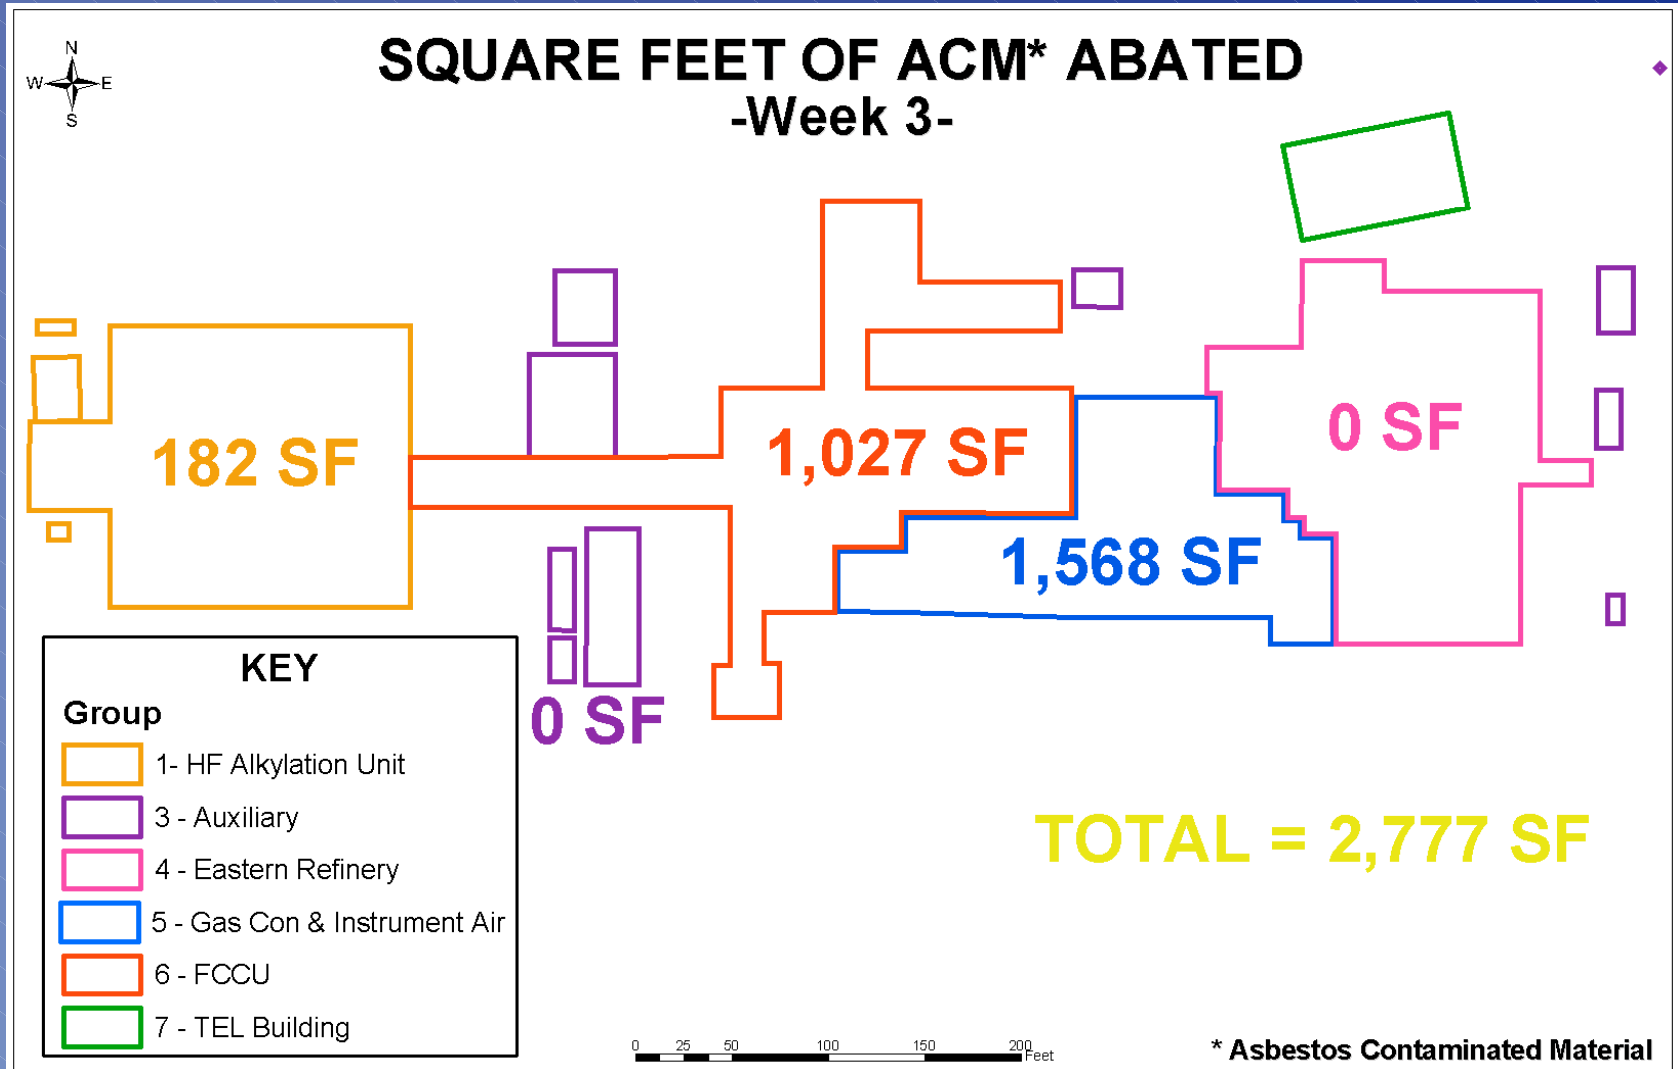

Asbestos Abatement