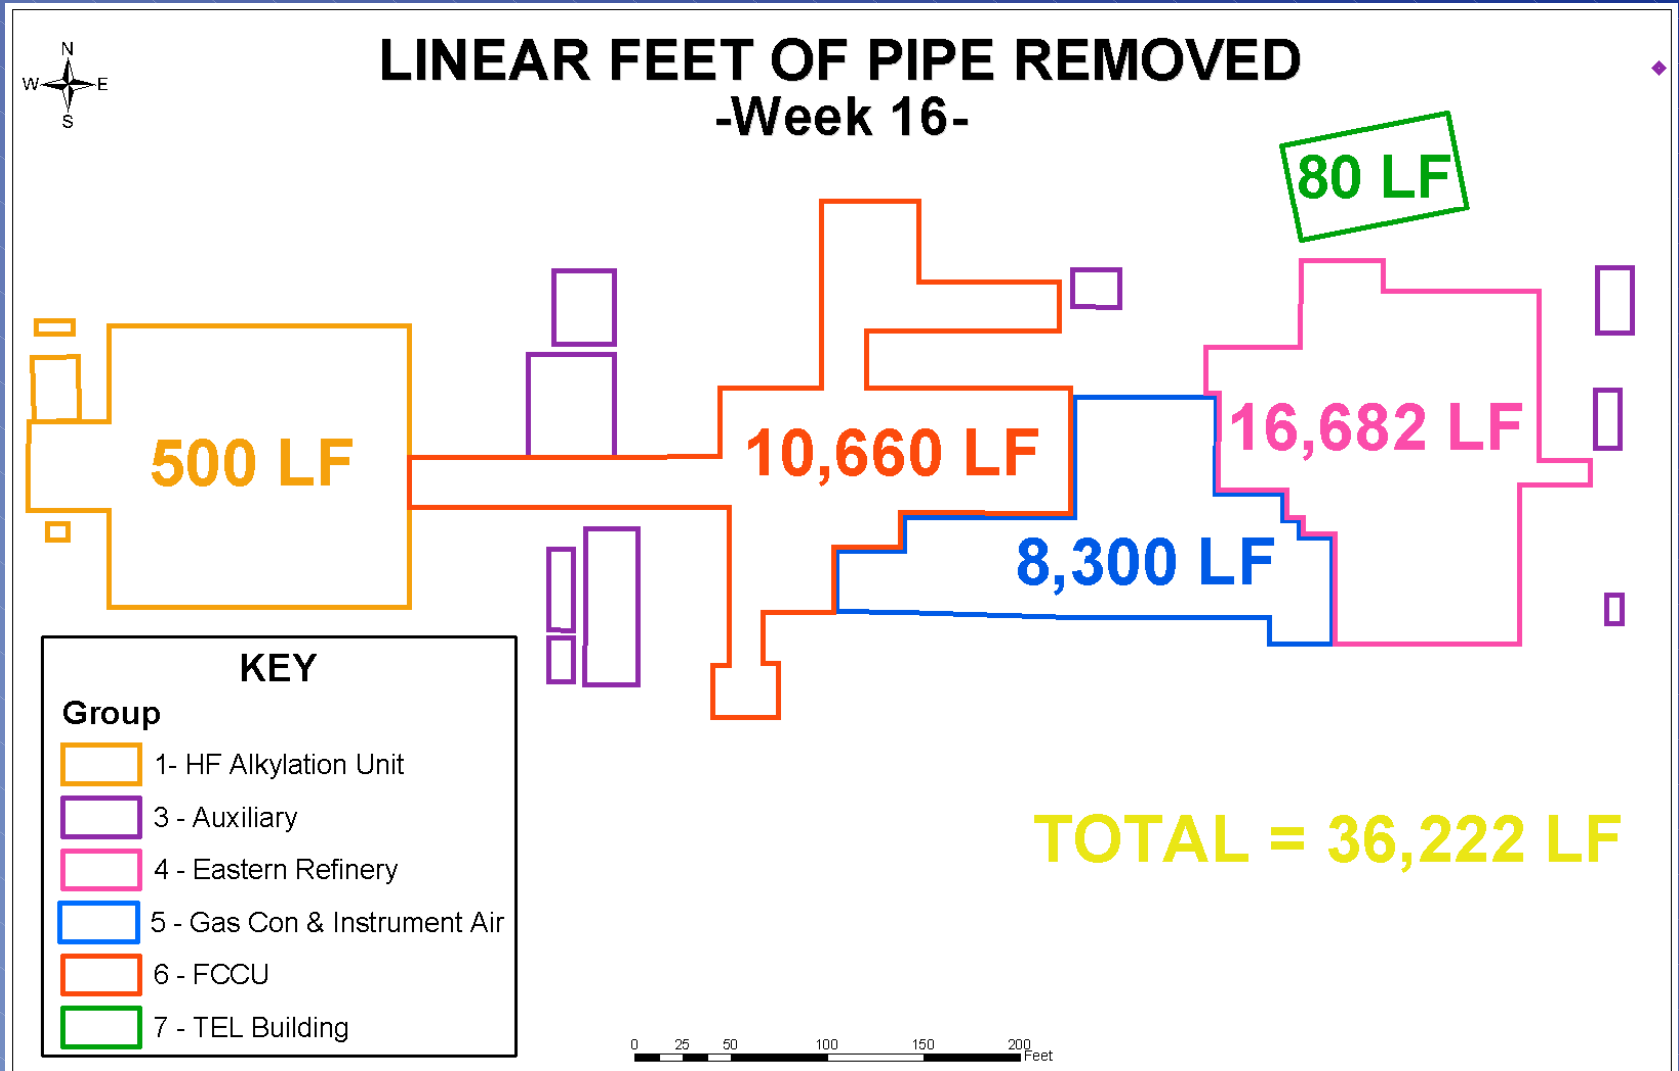

STATUS TRACKING

% COMPLETE FEATURE REMOVAL
-Week 1-

LINEAR FEET OF PIPE REMOVED
-Week 13-

SQUARE FEET OF ACM* ABATED
-Week 10-

% COMPLETE ASBESTOS ABATEMENT
-Week 7-

% COMPLETE PIPE REMOVAL
-Week 3-

DEMOLITION TRACKING
-Week 7-

Pipe

Pipe

Pipe

Pipe

Pipe

Pipe

Pipe

Pipe

Pipe

Pipe

Asbestos Abatement

Asbestos Abatement

Asbestos Abatement

Asbestos Abatement

Asbestos Abatement

Asbestos Abatement