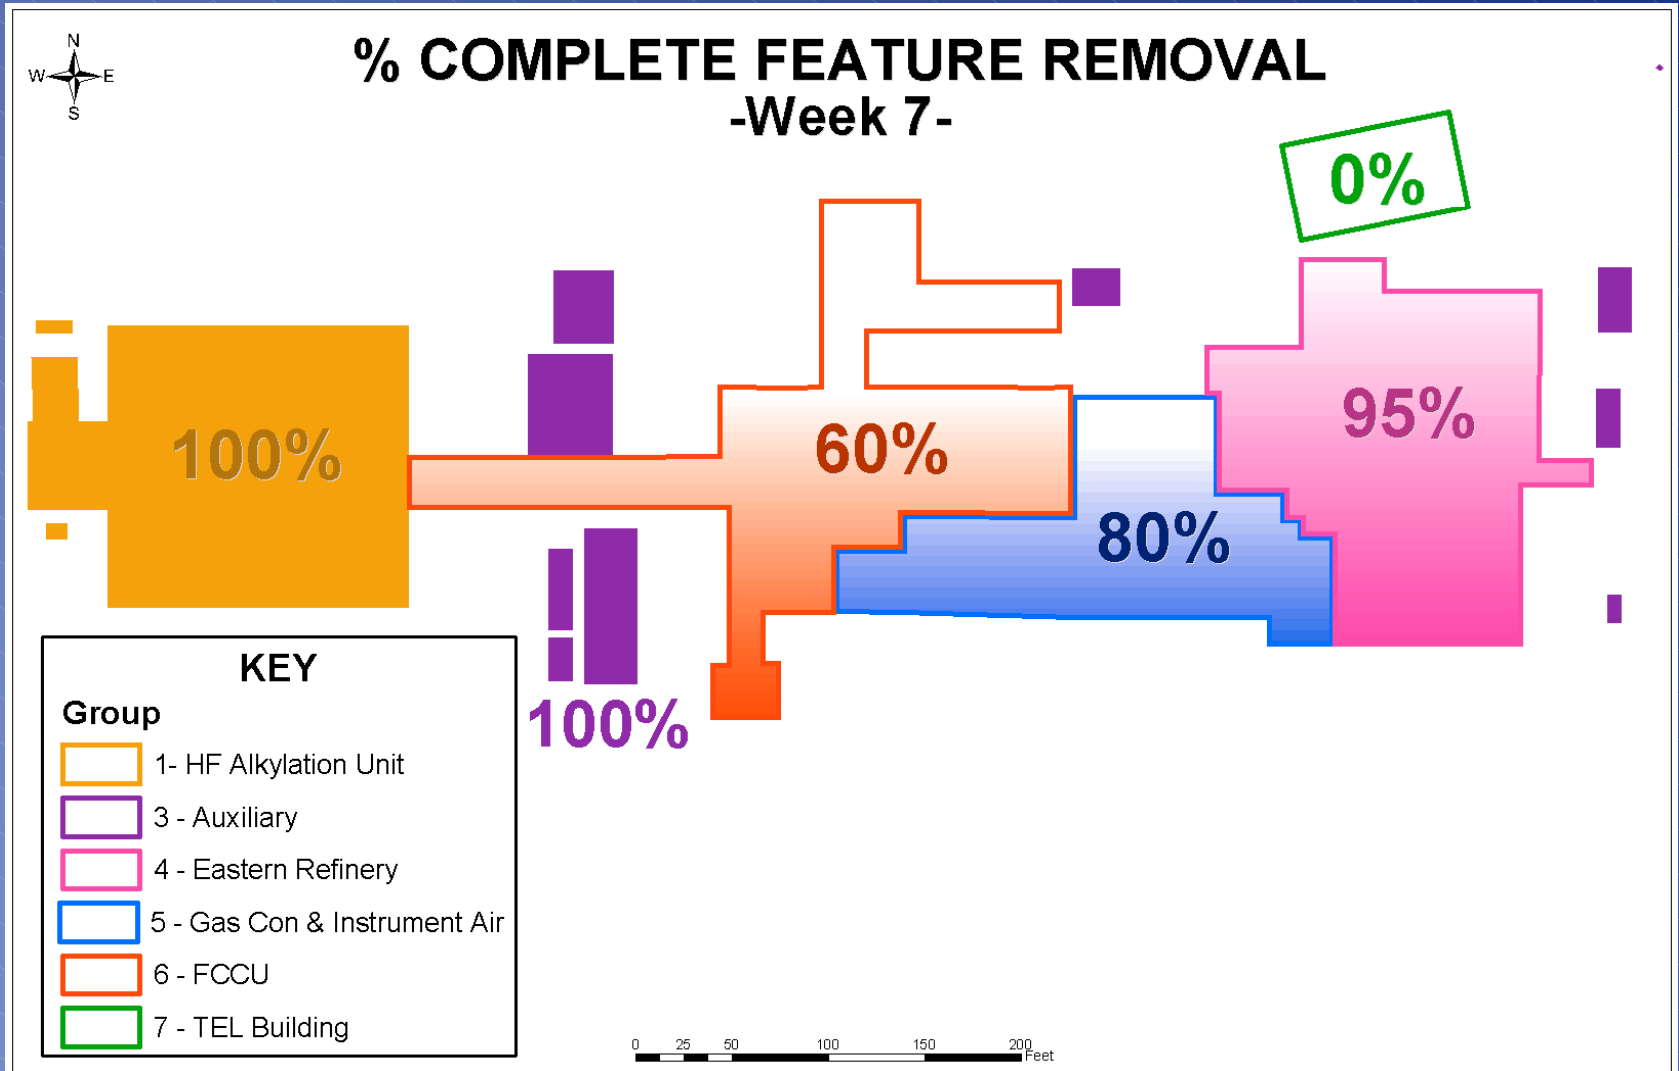

Refinery Features