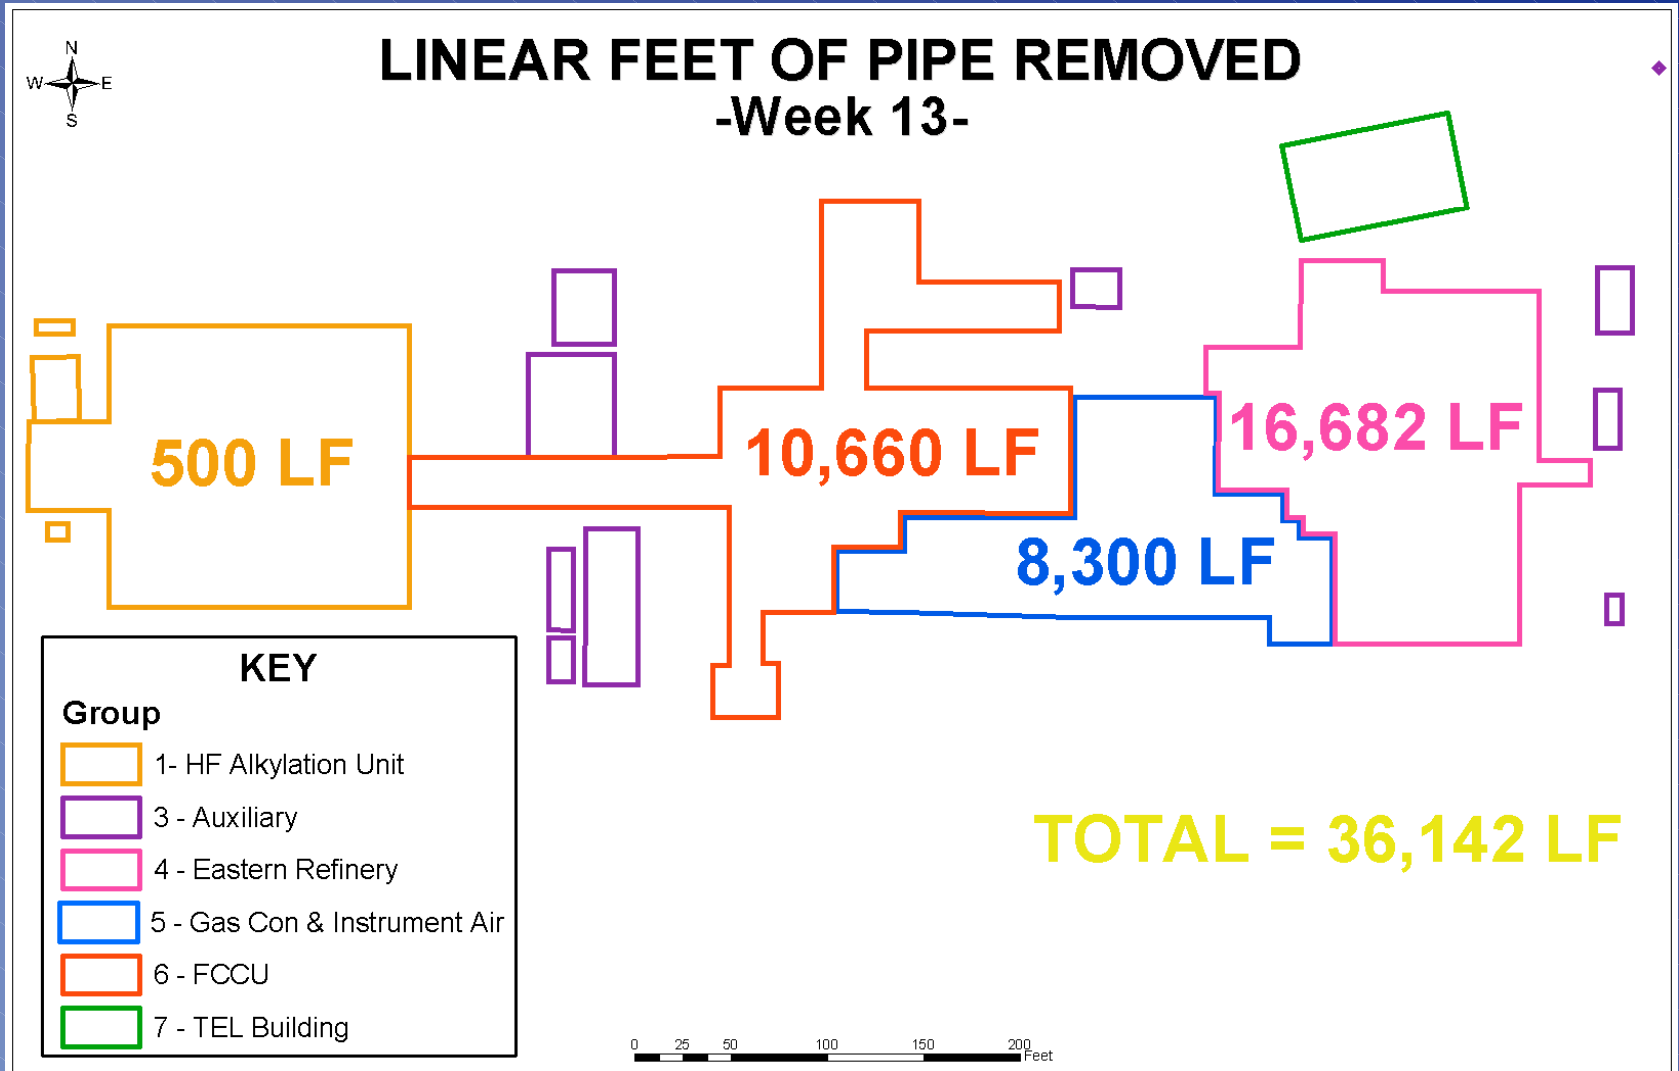

STATUS TRACKING

% COMPLETE FEATURE REMOVAL
-Week 1-

LINEAR FEET OF PIPE REMOVED
-Week 13-

SQUARE FEET OF ACM* ABATED
-Week 10-

% COMPLETE ASBESTOS ABATEMENT
-Week 7-

% COMPLETE PIPE REMOVAL
-Week 3-

DEMOLITION TRACKING
-Week 7-

Pipe

Pipe

Pipe

Pipe

Pipe

Pipe

Pipe

Pipe

Pipe

Pipe

Asbestos Abatement

Asbestos Abatement

Asbestos Abatement

Asbestos Abatement

Asbestos Abatement

Asbestos Abatement