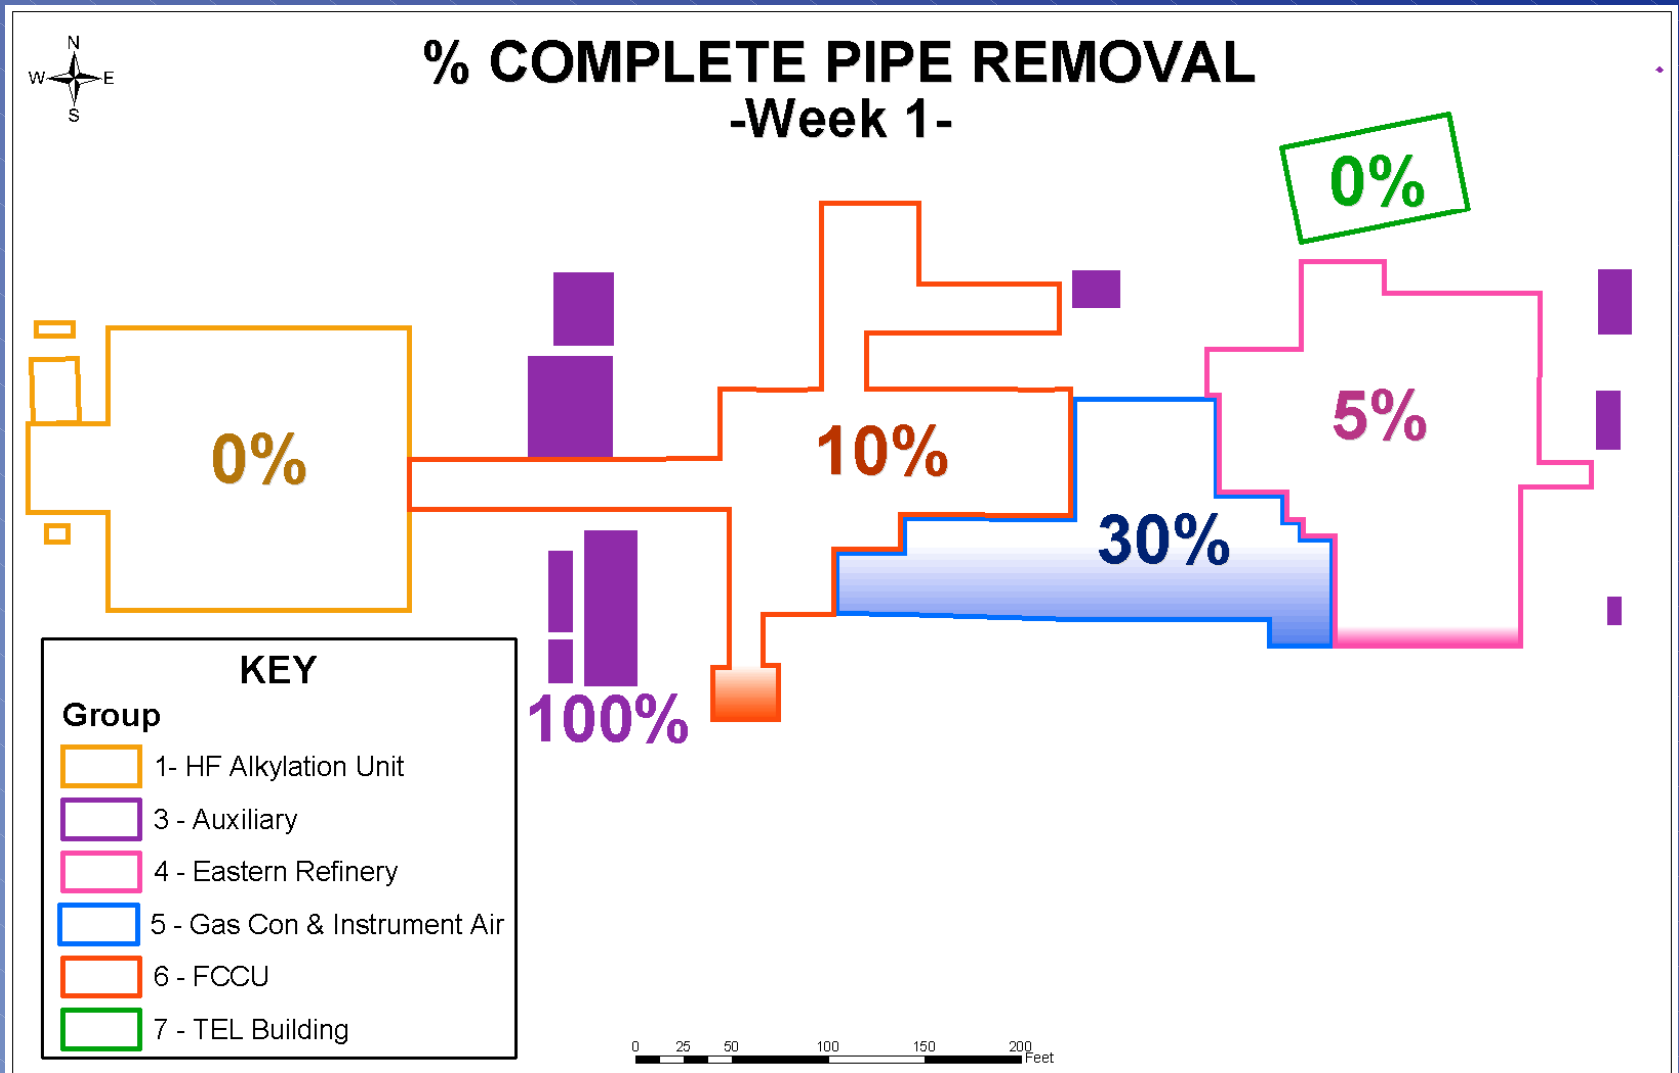

STATUS TRACKING

% COMPLETE FEATURE REMOVAL
-Week 1-

LINEAR FEET OF PIPE REMOVED
-Week 13-

SQUARE FEET OF ACM* ABATED
-Week 10-

% COMPLETE ASBESTOS ABATEMENT
-Week 7-

% COMPLETE PIPE REMOVAL
-Week 3-

DEMOLITION TRACKING
-Week 7-

Refinery Features

Refinery Features

Refinery Features

Refinery Features

Refinery Features

Refinery Features

Pipe

Pipe