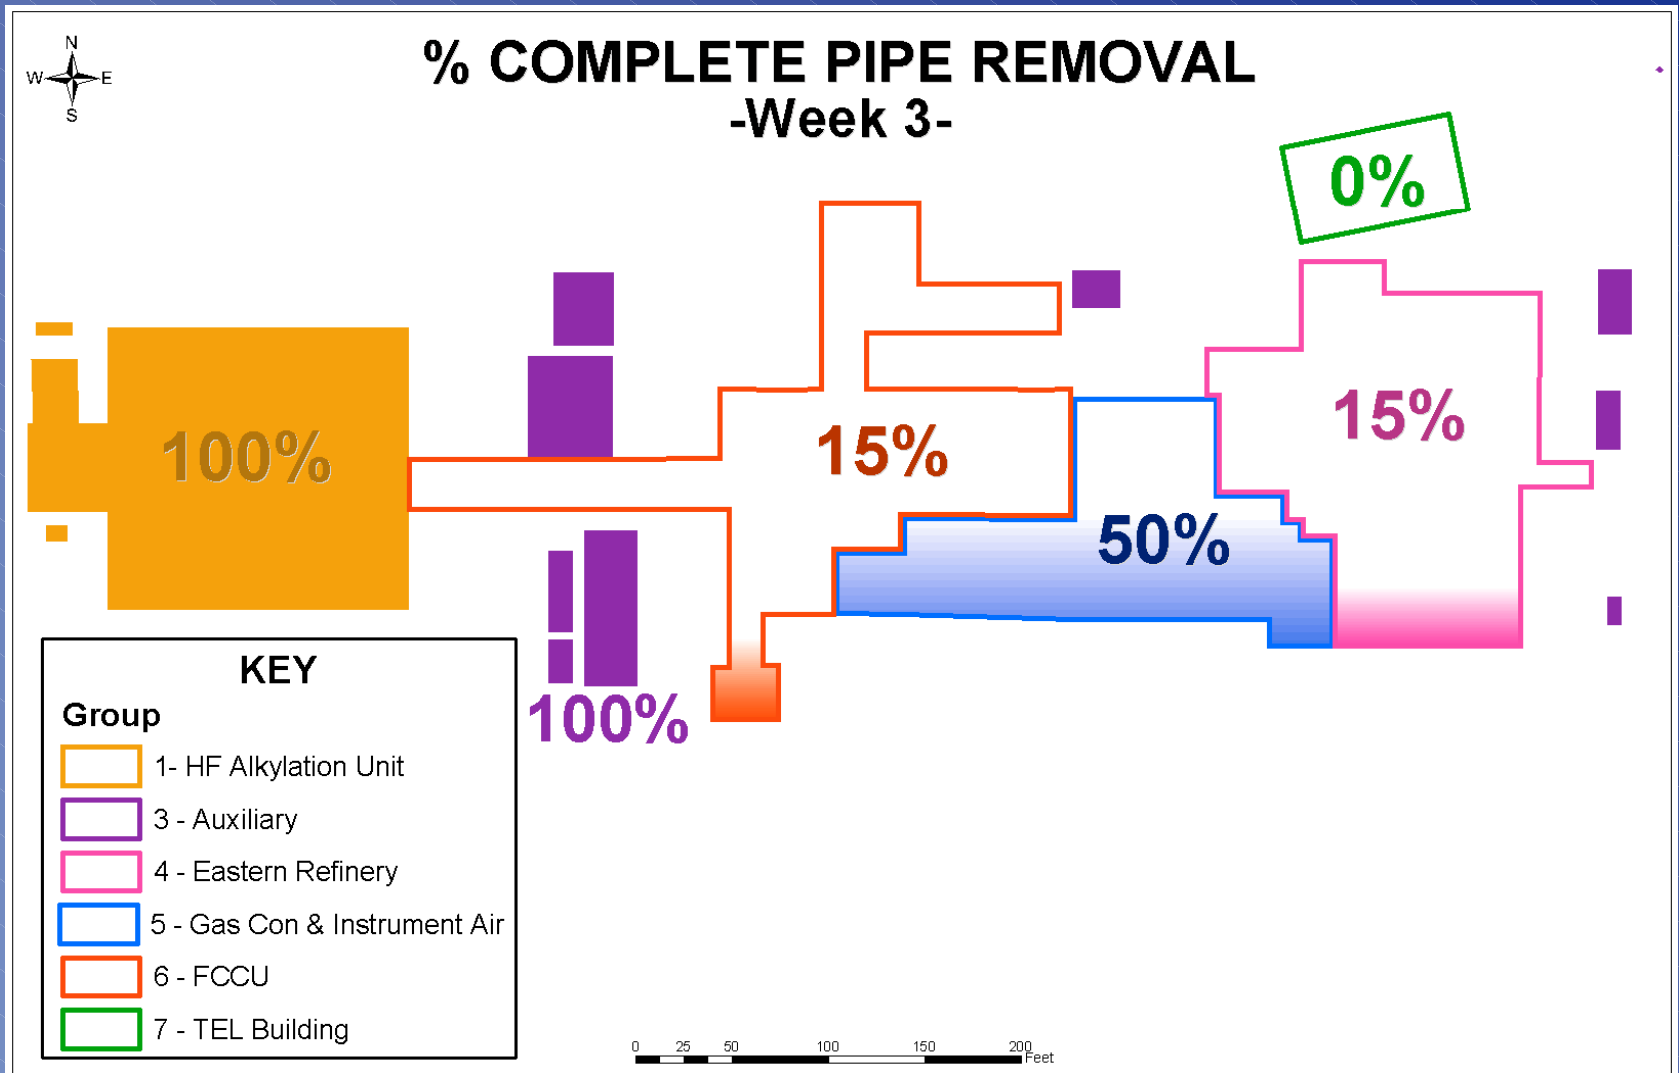

STATUS TRACKING

% COMPLETE FEATURE REMOVAL
-Week 1-

LINEAR FEET OF PIPE REMOVED
-Week 13-

SQUARE FEET OF ACM* ABATED
-Week 10-

% COMPLETE ASBESTOS ABATEMENT
-Week 7-

% COMPLETE PIPE REMOVAL
-Week 3-

DEMOLITION TRACKING
-Week 7-

Refinery Features

Refinery Features

Refinery Features

Refinery Features

Refinery Features

Refinery Features

Pipe

Pipe

Pipe

Pipe

Pipe

Pipe

Pipe

Pipe

Pipe

Pipe