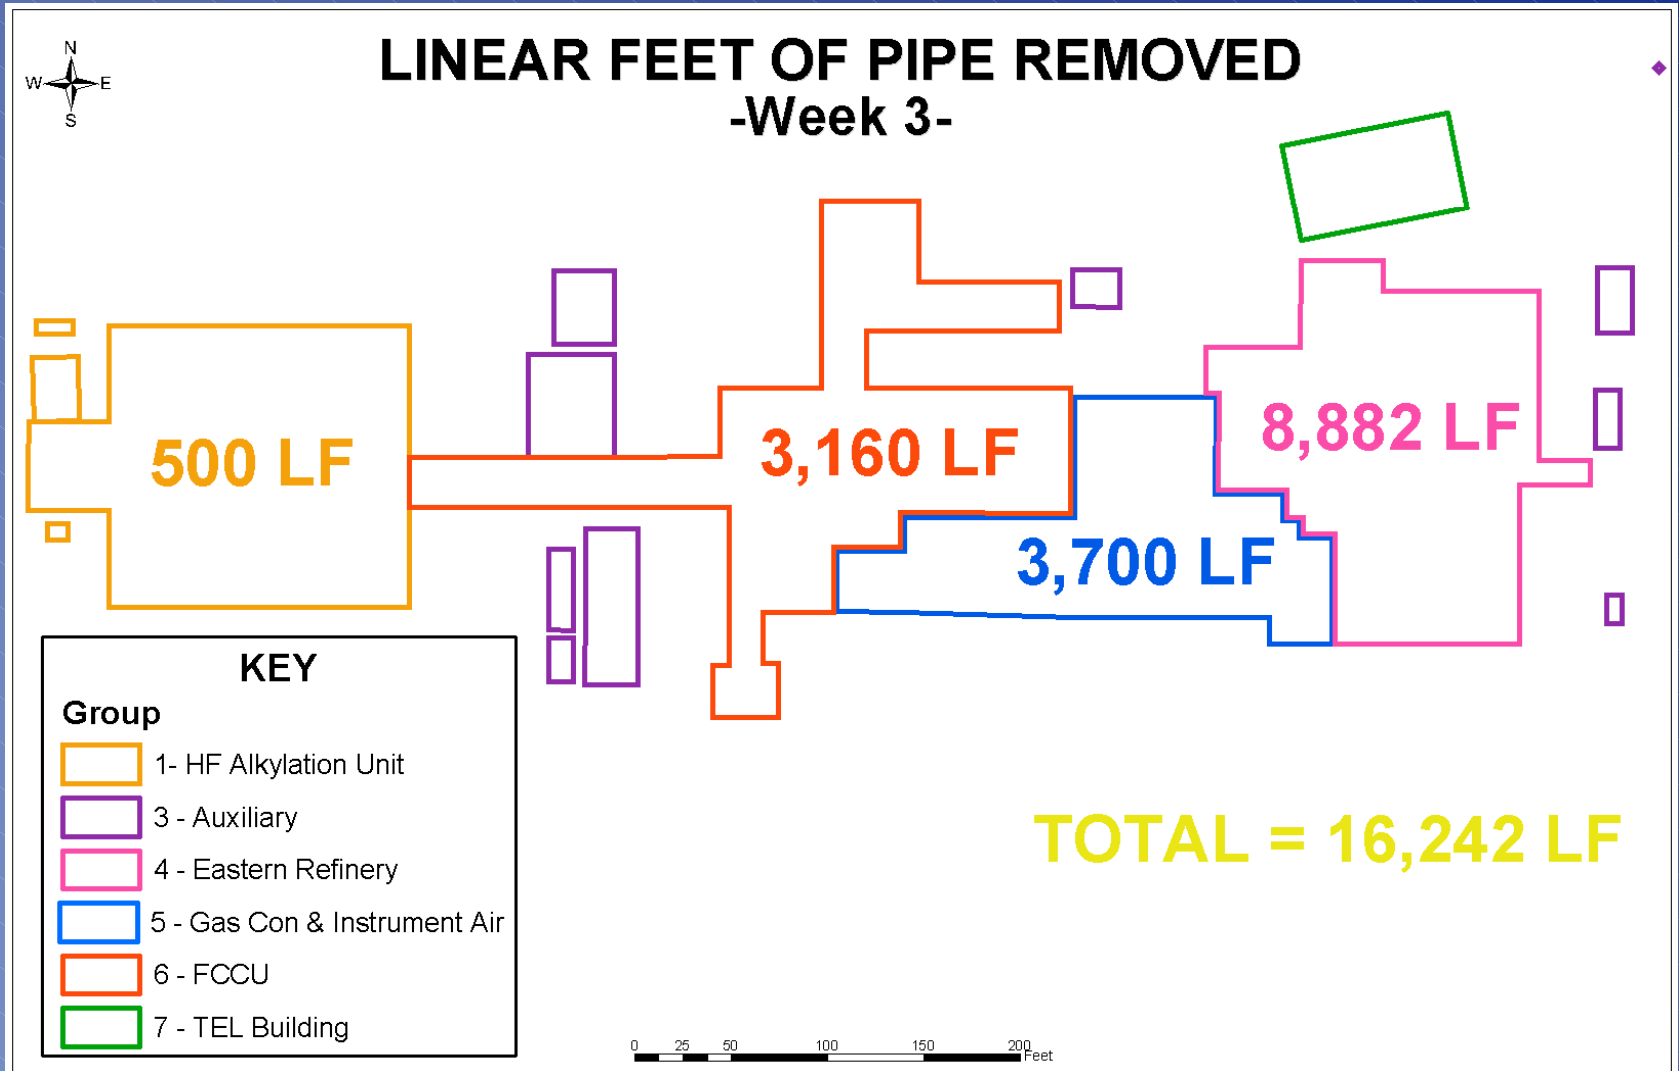

STATUS TRACKING

% COMPLETE FEATURE REMOVAL
-Week 1-

LINEAR FEET OF PIPE REMOVED
-Week 13-

SQUARE FEET OF ACM* ABATED
-Week 10-

% COMPLETE ASBESTOS ABATEMENT
-Week 7-

% COMPLETE PIPE REMOVAL
-Week 3-

DEMOLITION TRACKING
-Week 7-

Pipe

Pipe

Pipe

Pipe

Pipe

Pipe

Pipe

Pipe