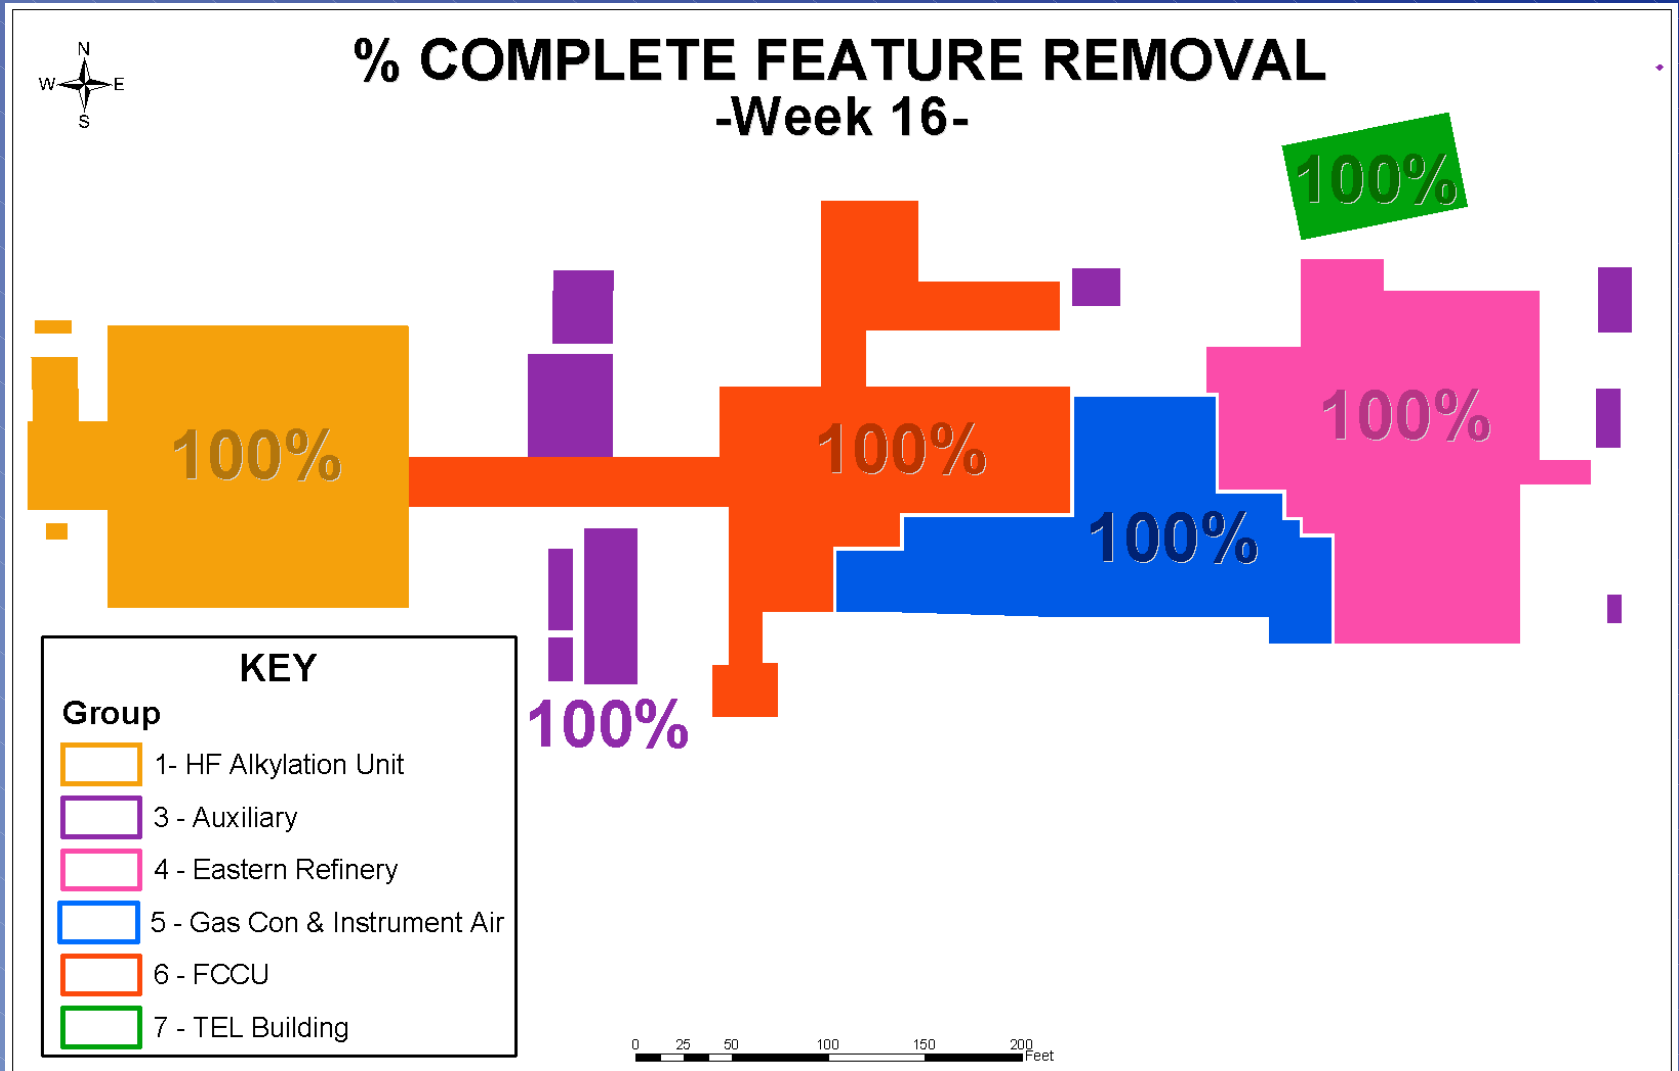

STATUS TRACKING

% COMPLETE FEATURE REMOVAL
-Week 1-

LINEAR FEET OF PIPE REMOVED
-Week 13-

SQUARE FEET OF ACM* ABATED
-Week 10-

% COMPLETE ASBESTOS ABATEMENT
-Week 7-

% COMPLETE PIPE REMOVAL
-Week 3-

DEMOLITION TRACKING
-Week 7-

Refinery Features

Refinery Features

Refinery Features

Refinery Features

Refinery Features

Refinery Features

Pipe

Pipe