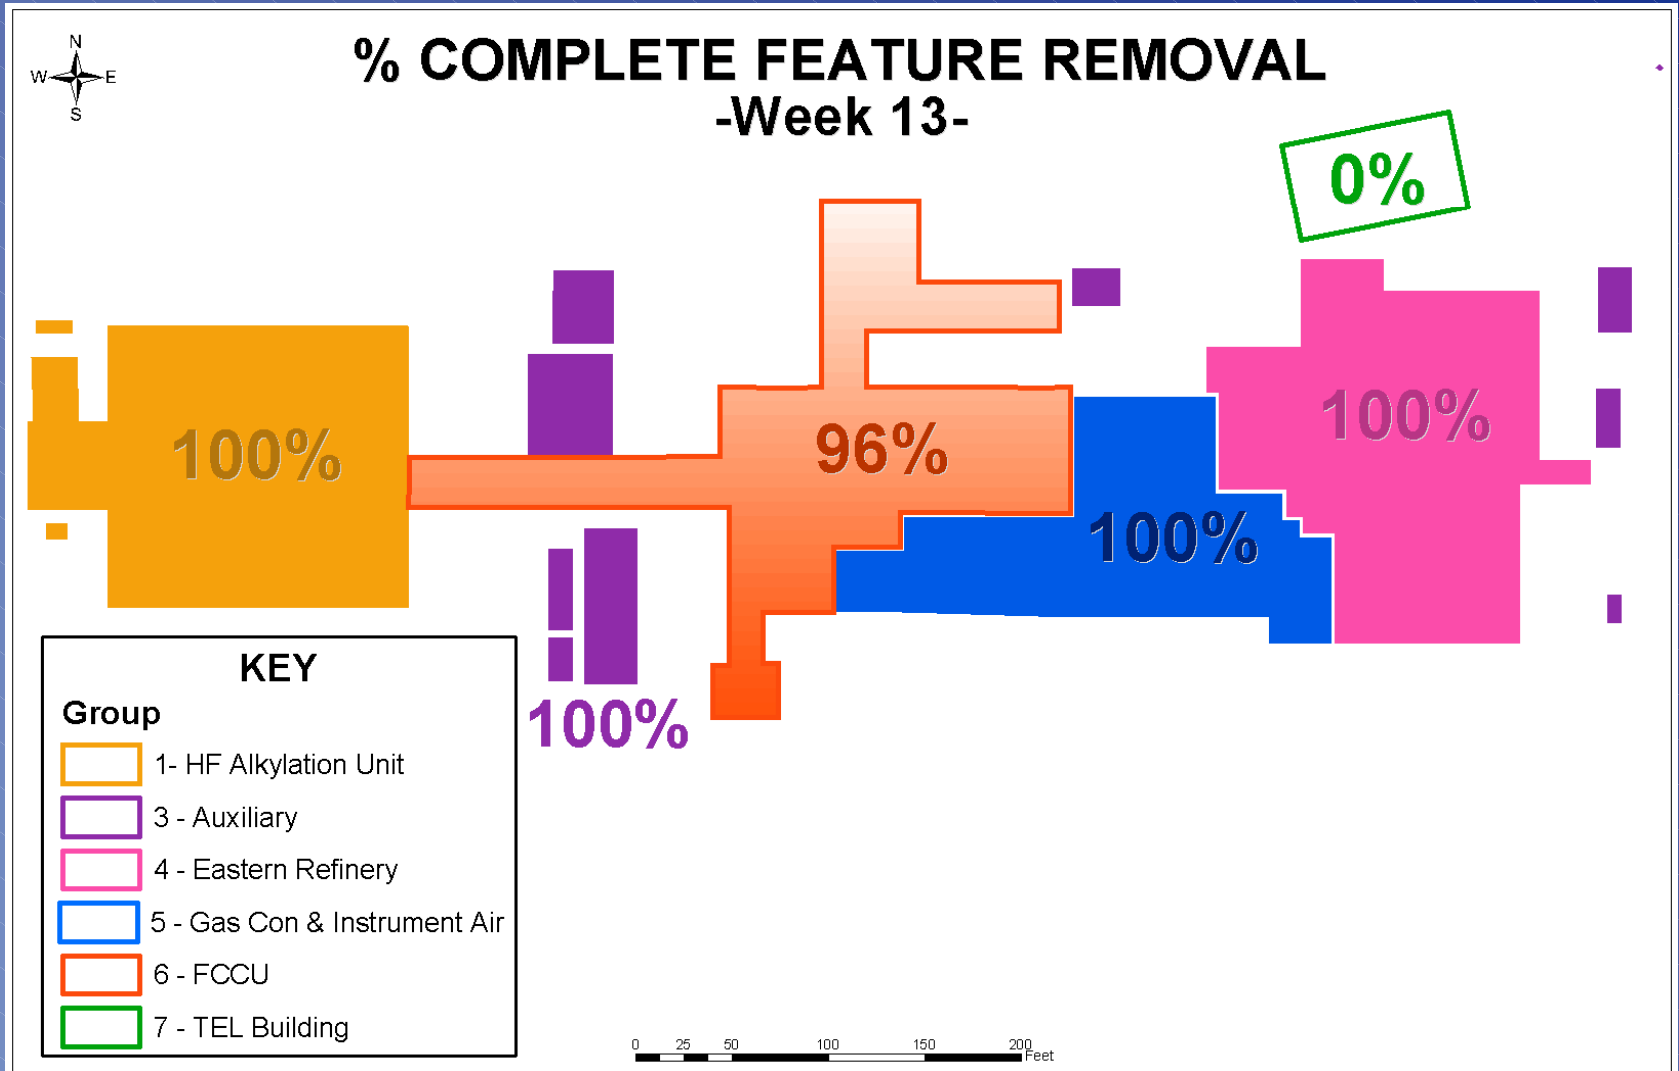

STATUS TRACKING

% COMPLETE FEATURE REMOVAL
-Week 1-

LINEAR FEET OF PIPE REMOVED
-Week 13-

SQUARE FEET OF ACM* ABATED
-Week 10-

% COMPLETE ASBESTOS ABATEMENT
-Week 7-

% COMPLETE PIPE REMOVAL
-Week 3-

DEMOLITION TRACKING
-Week 7-

Refinery Features

Refinery Features

Refinery Features

Refinery Features

Refinery Features

Refinery Features

Pipe

Pipe