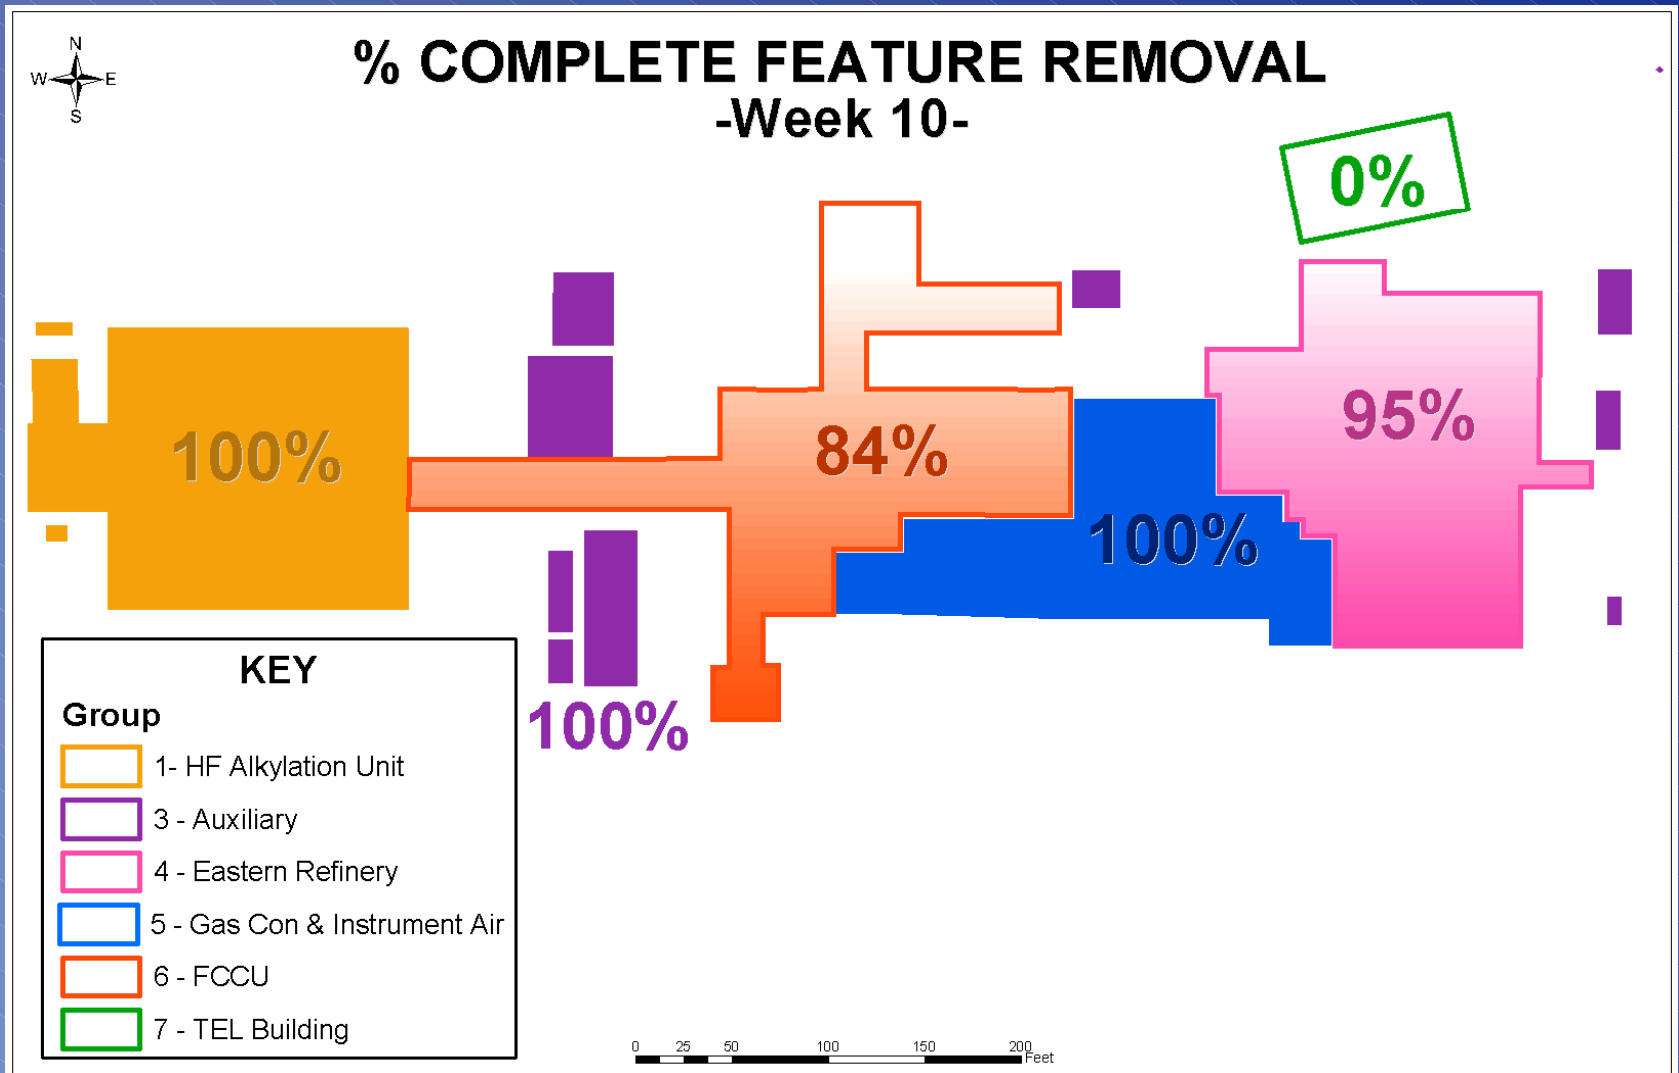

STATUS TRACKING

% COMPLETE FEATURE REMOVAL
-Week 1-

LINEAR FEET OF PIPE REMOVED
-Week 13-

SQUARE FEET OF ACM* ABATED
-Week 10-

% COMPLETE ASBESTOS ABATEMENT
-Week 7-

% COMPLETE PIPE REMOVAL
-Week 3-

DEMOLITION TRACKING
-Week 7-

Refinery Features

Refinery Features

Refinery Features

Refinery Features

Refinery Features

Refinery Features

Pipe

Pipe