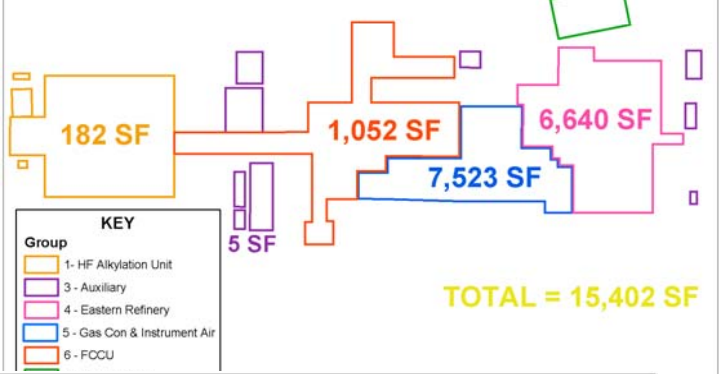

STATUS TRACKING

% COMPLETE FEATURE REMOVAL
-Week 1-

LINEAR FEET OF PIPE REMOVED
-Week 13-

SQUARE FEET OF ACM* ABATED
-Week 10-

% COMPLETE ASBESTOS ABATEMENT
-Week 7-

% COMPLETE PIPE REMOVAL
-Week 3-

DEMOLITION TRACKING
-Week 7-