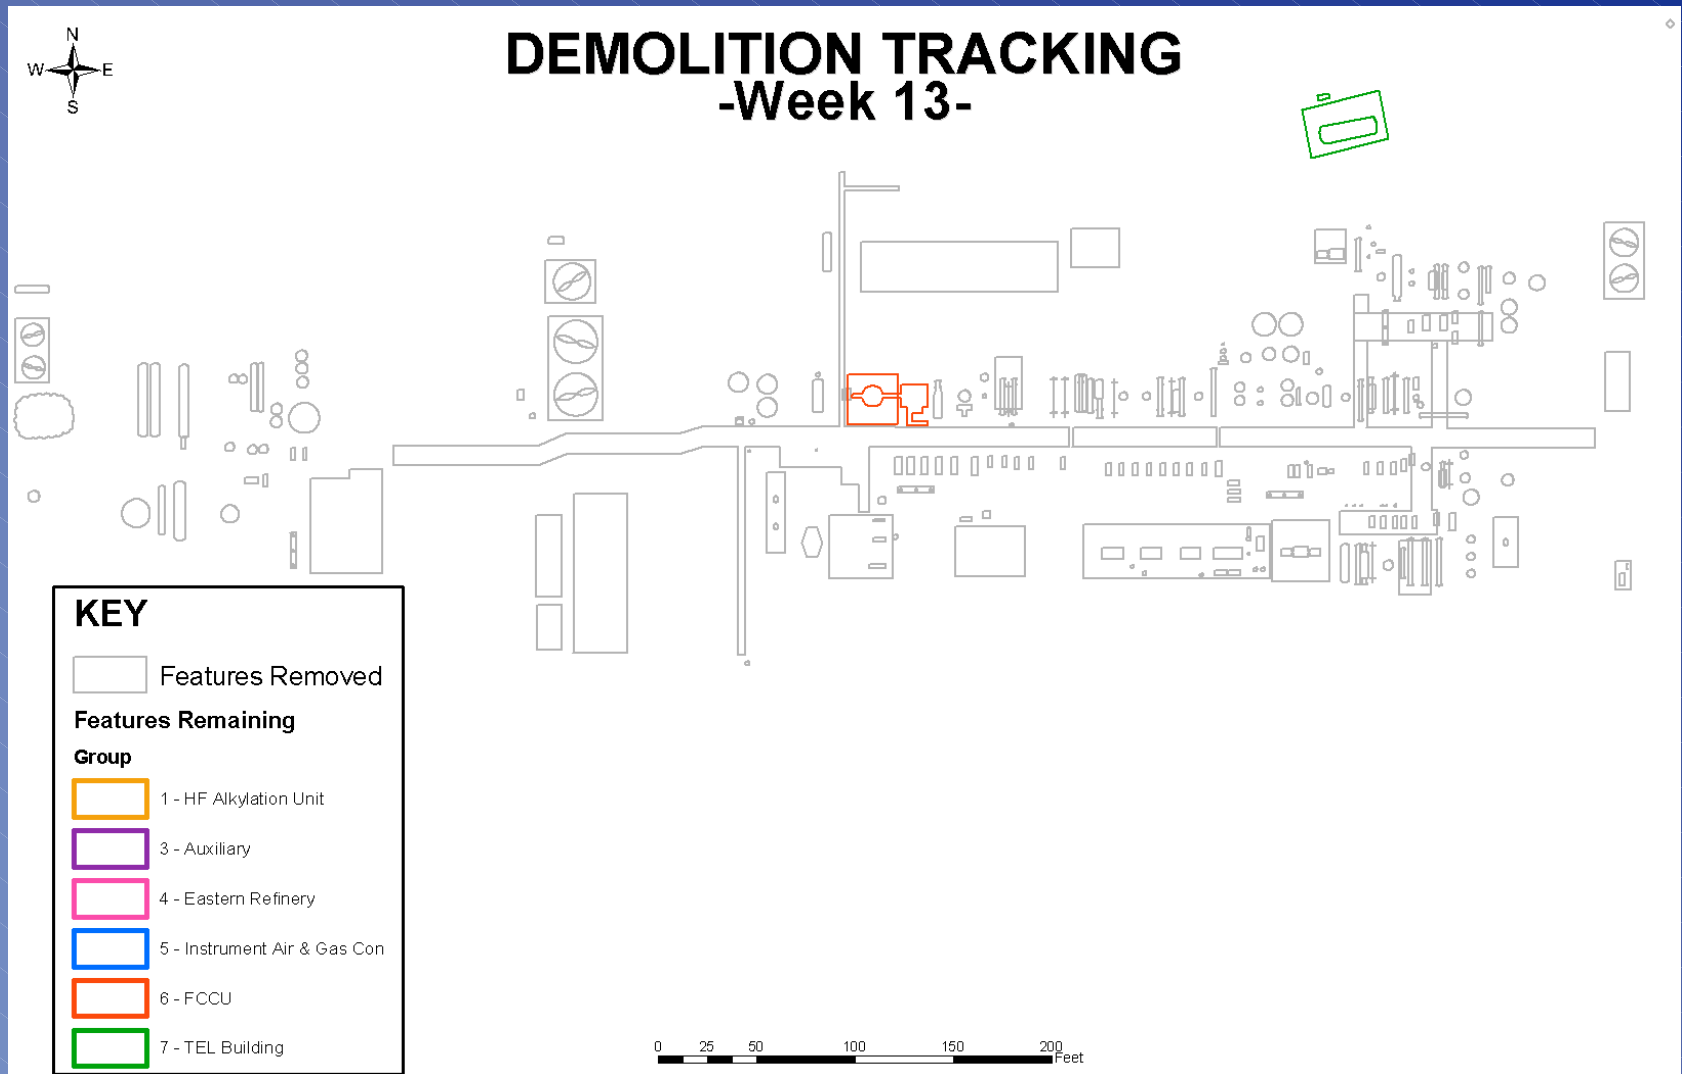

Demolition Tracking