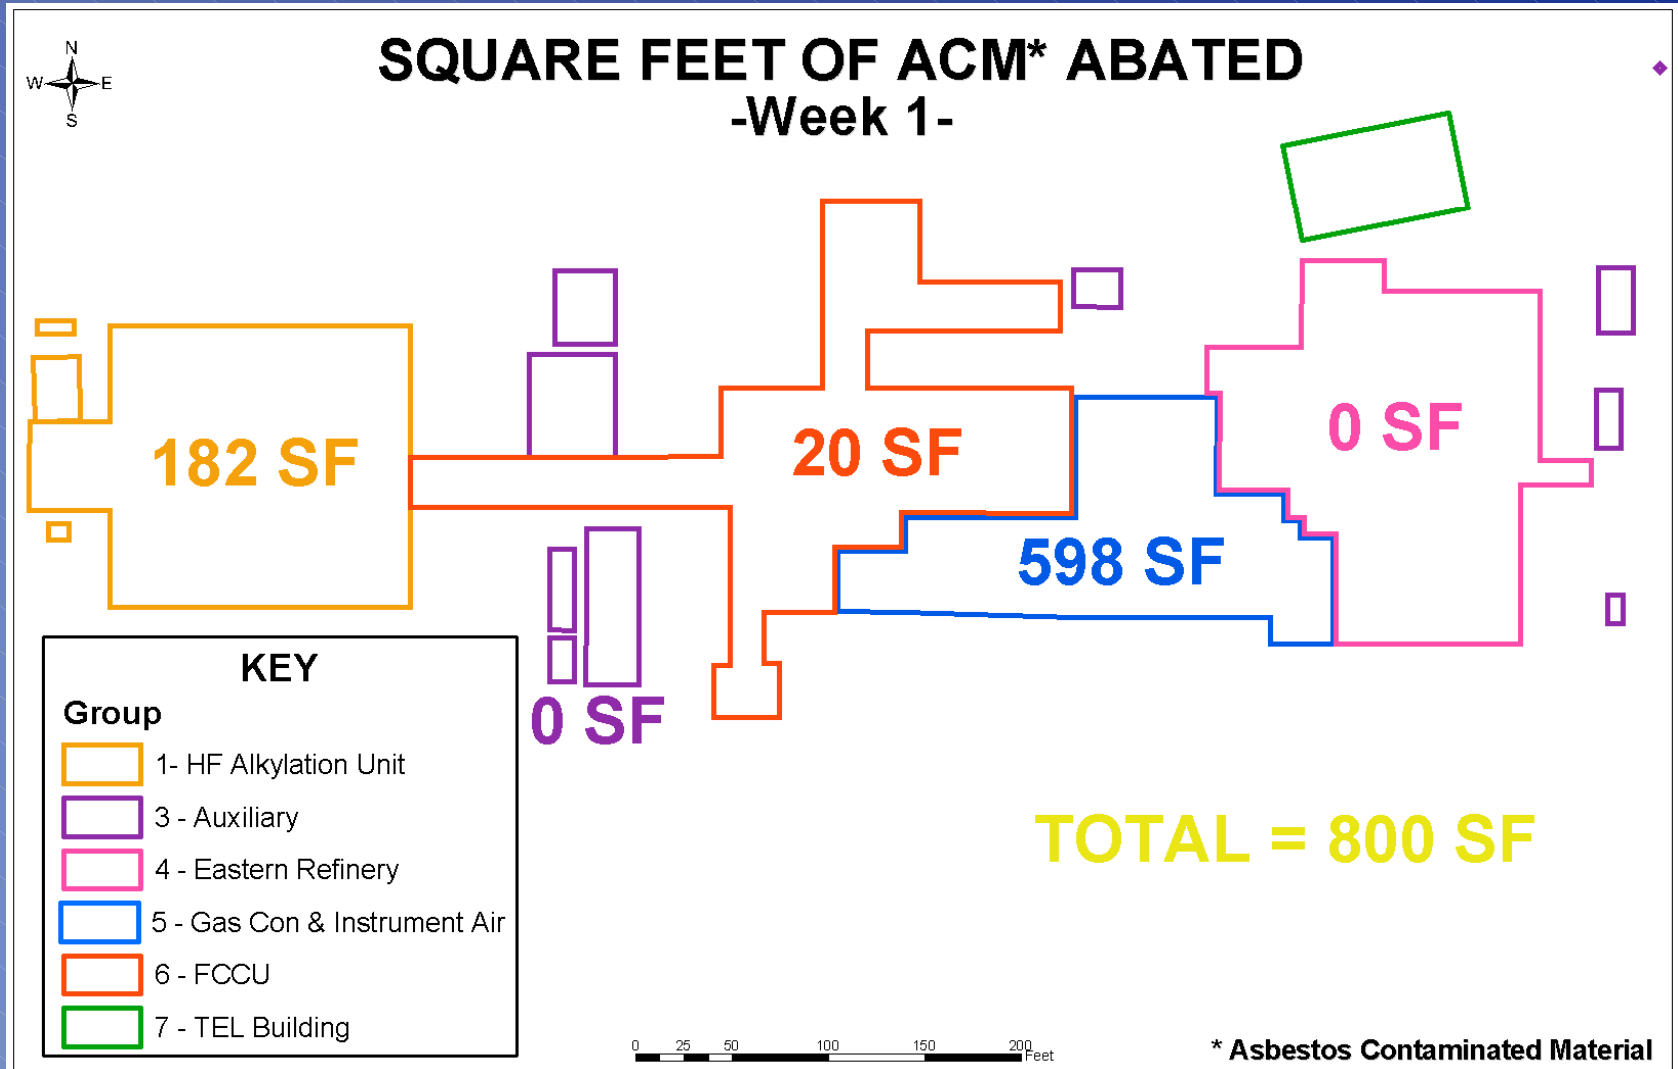

Asbestos Abatement