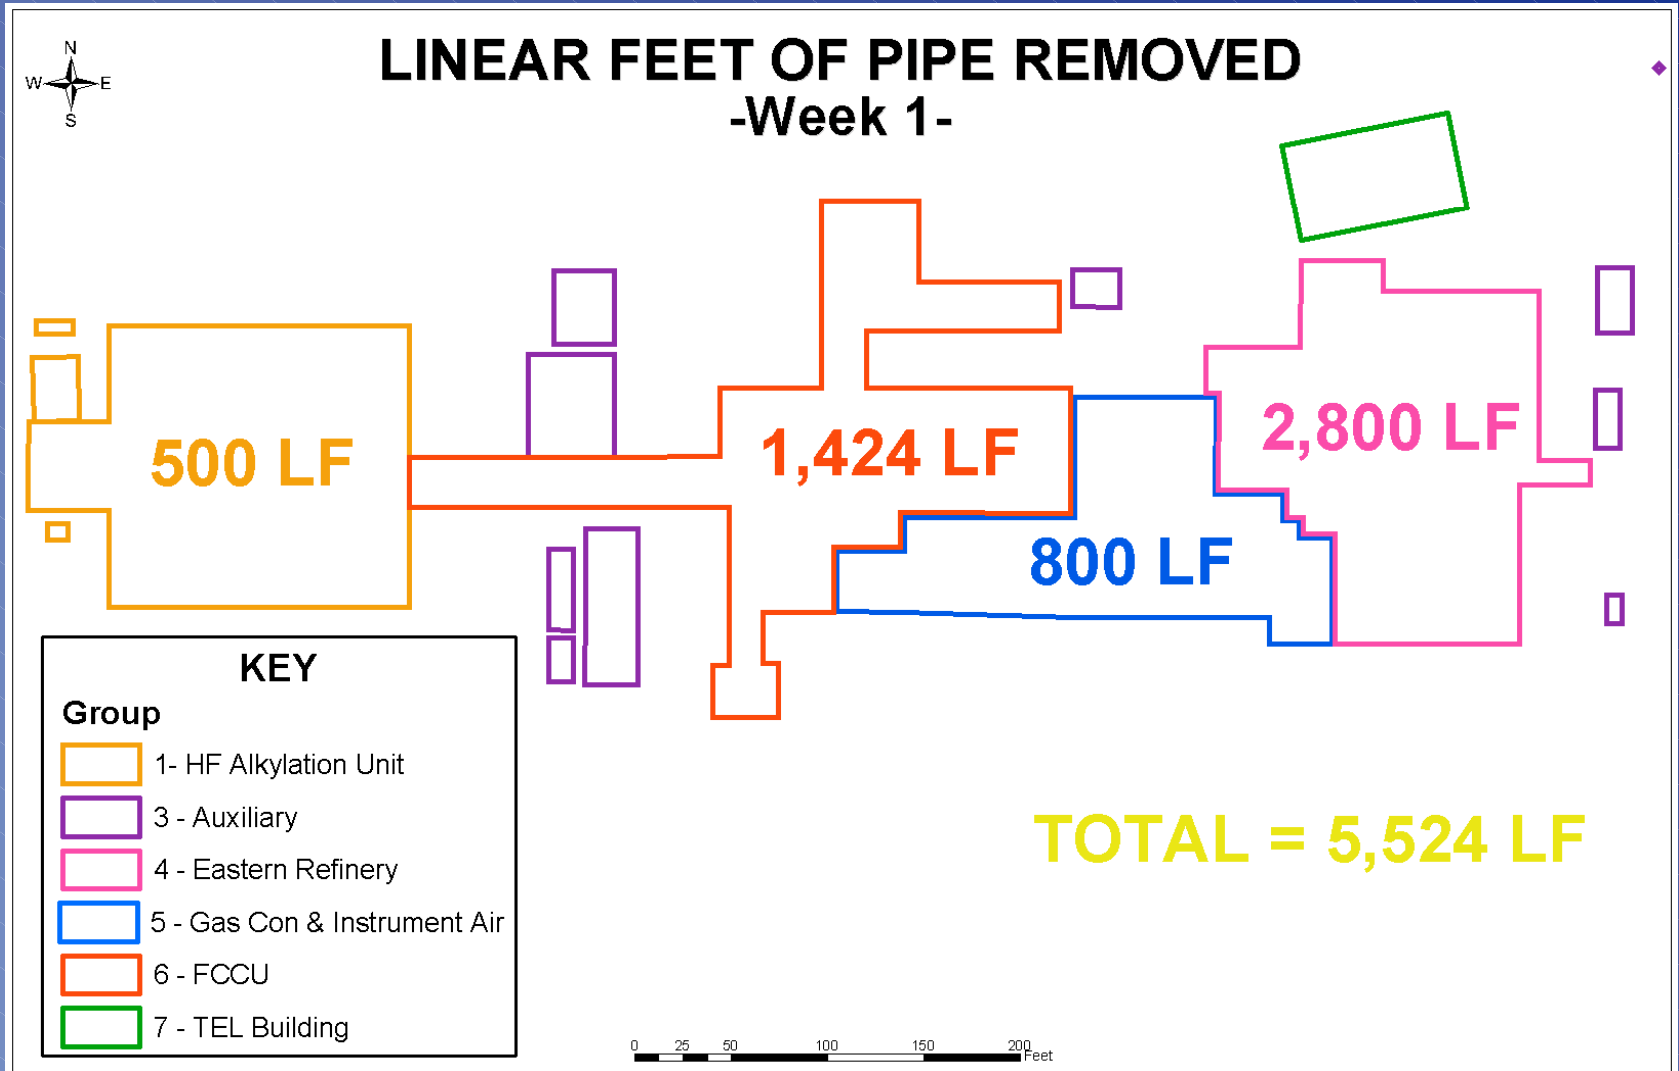

STATUS TRACKING

% COMPLETE FEATURE REMOVAL
-Week 1-

LINEAR FEET OF PIPE REMOVED
-Week 13-

SQUARE FEET OF ACM* ABATED
-Week 10-

% COMPLETE ASBESTOS ABATEMENT
-Week 7-

% COMPLETE PIPE REMOVAL
-Week 3-

DEMOLITION TRACKING
-Week 7-

Pipe

Pipe

Pipe

Pipe

Pipe

Pipe

Pipe

Pipe