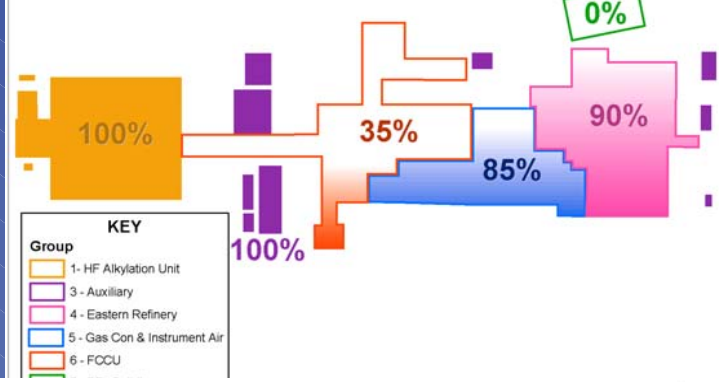

STATUS TRACKING

% COMPLETE FEATURE REMOVAL
-Week 1-

LINEAR FEET OF PIPE REMOVED
-Week 13-

SQUARE FEET OF ACM* ABATED
-Week 10-

% COMPLETE ASBESTOS ABATEMENT
-Week 7-

% COMPLETE PIPE REMOVAL
-Week 3-

DEMOLITION TRACKING
-Week 7-