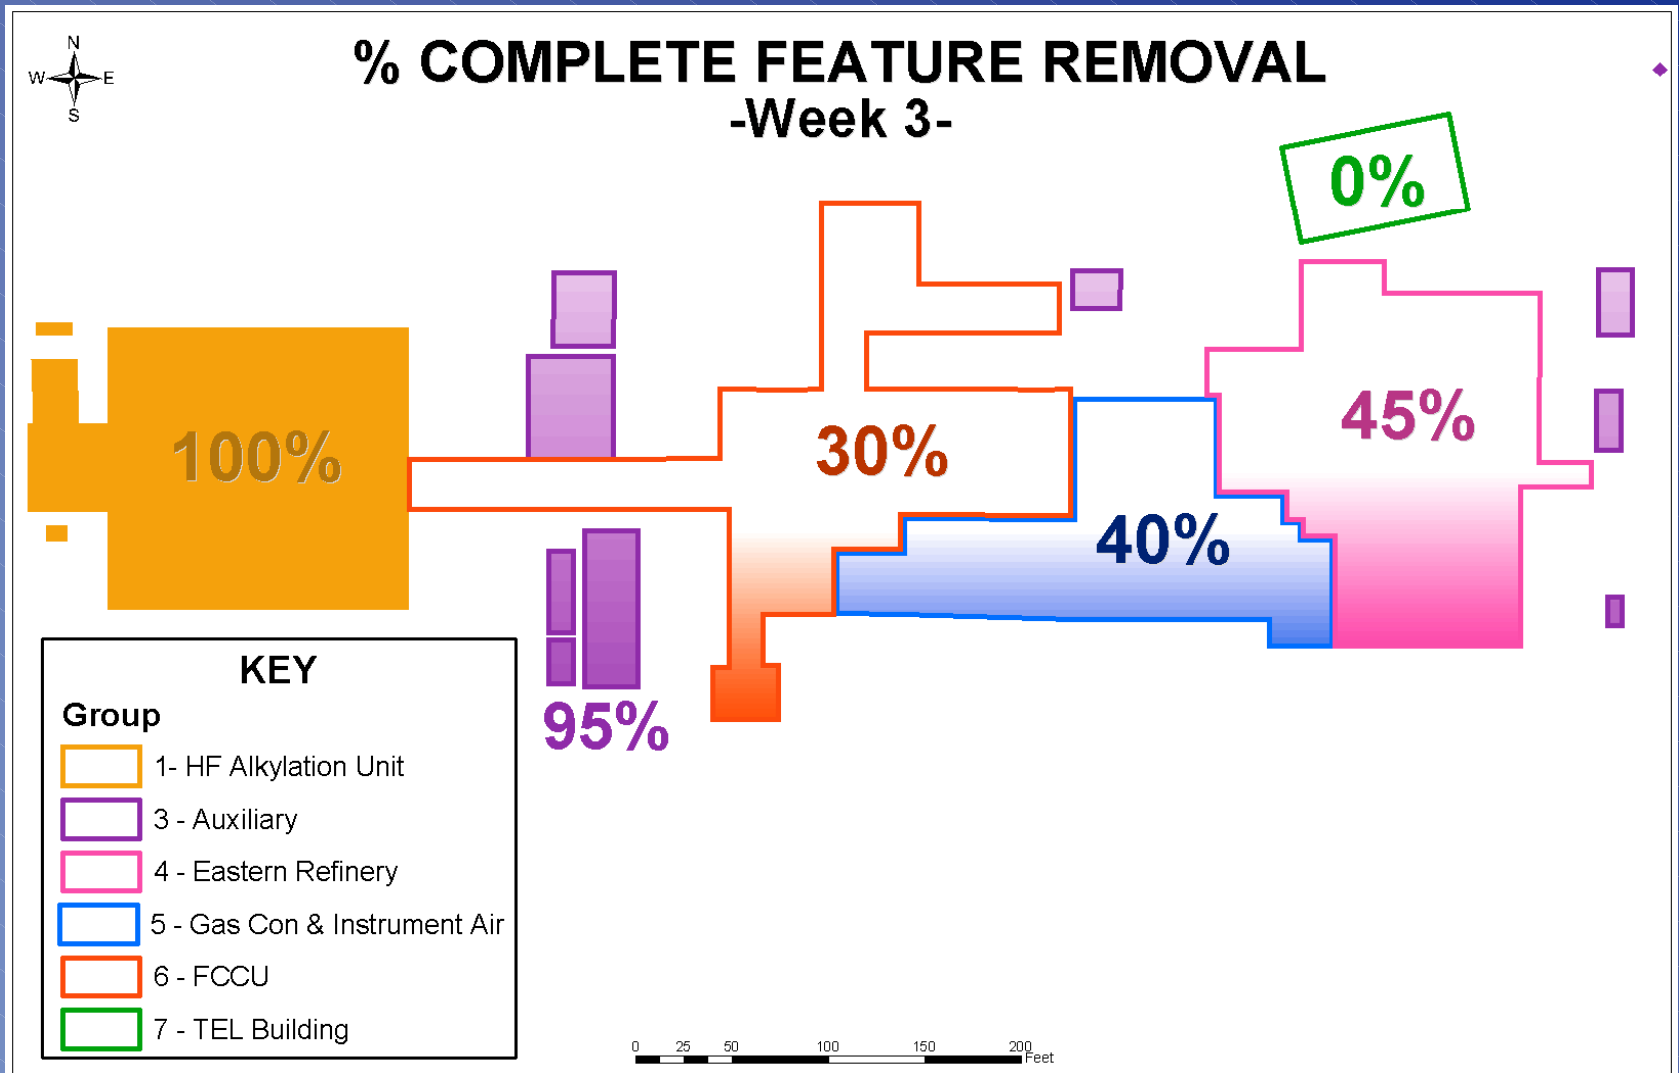

Refinery Features