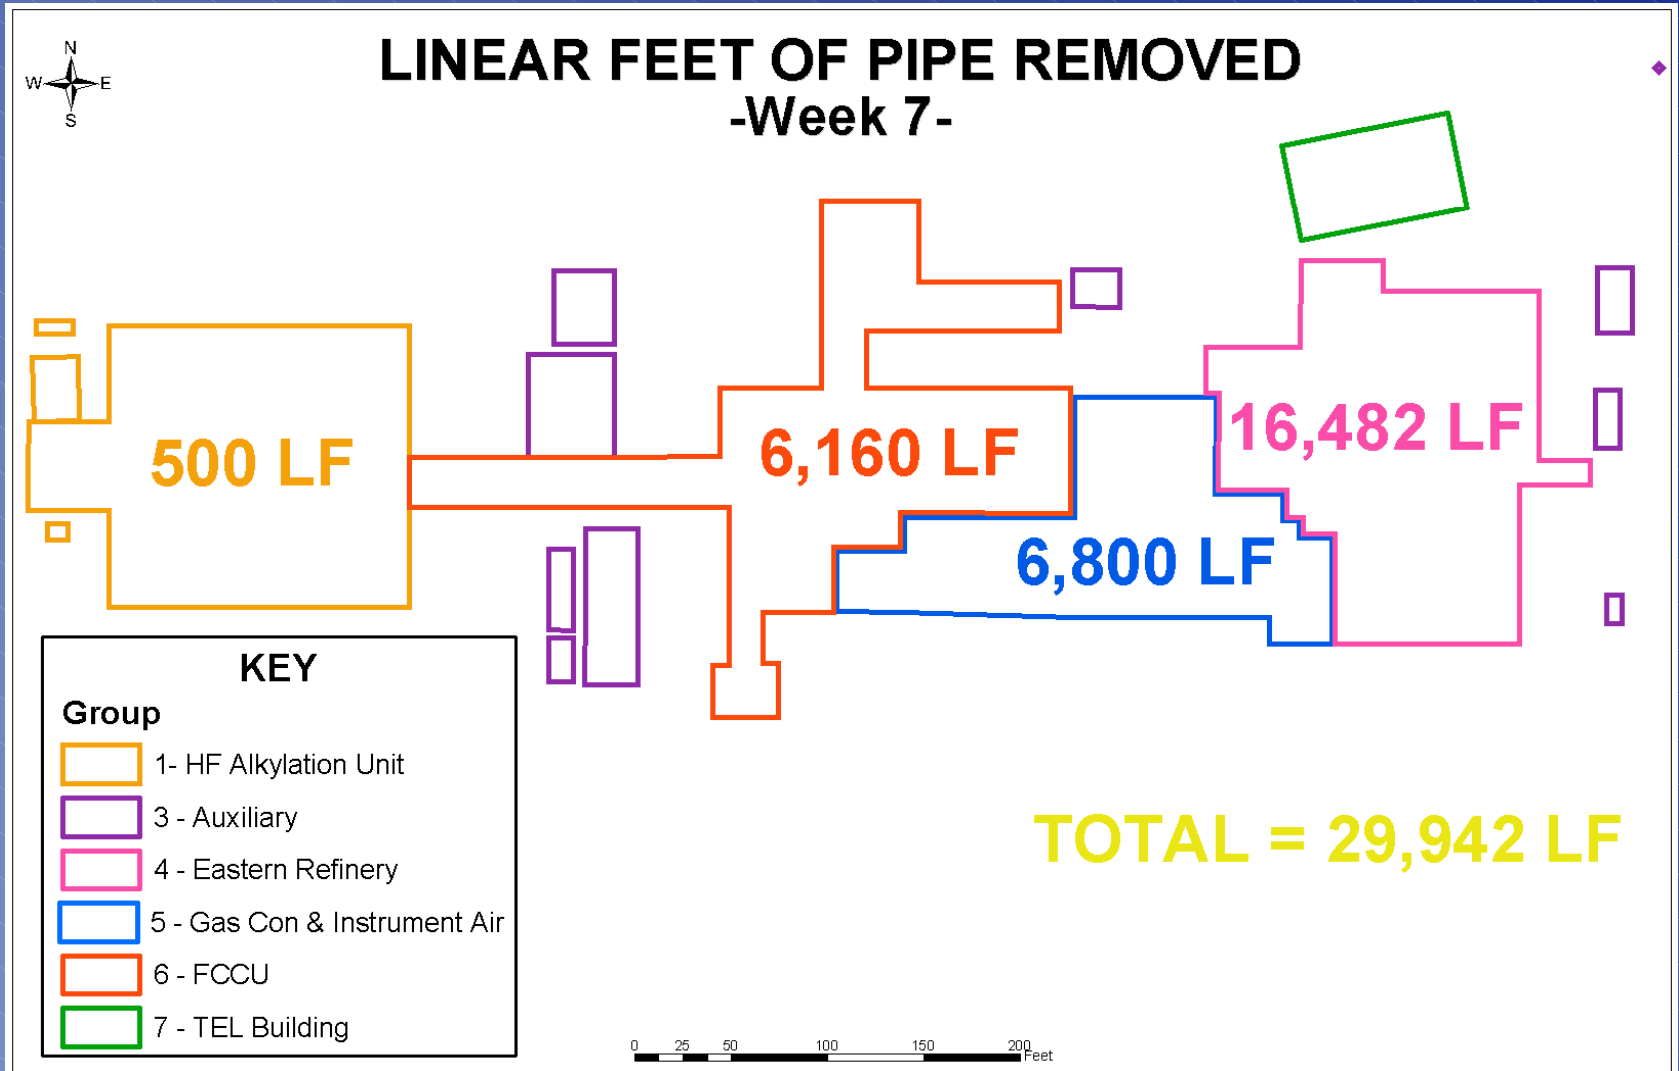

STATUS TRACKING

% COMPLETE FEATURE REMOVAL
-Week 1-

LINEAR FEET OF PIPE REMOVED
-Week 13-

SQUARE FEET OF ACM* ABATED
-Week 10-

% COMPLETE ASBESTOS ABATEMENT
-Week 7-

% COMPLETE PIPE REMOVAL
-Week 3-

DEMOLITION TRACKING
-Week 7-

Pipe

Pipe

Pipe

Pipe

Pipe

Pipe

Pipe

Pipe