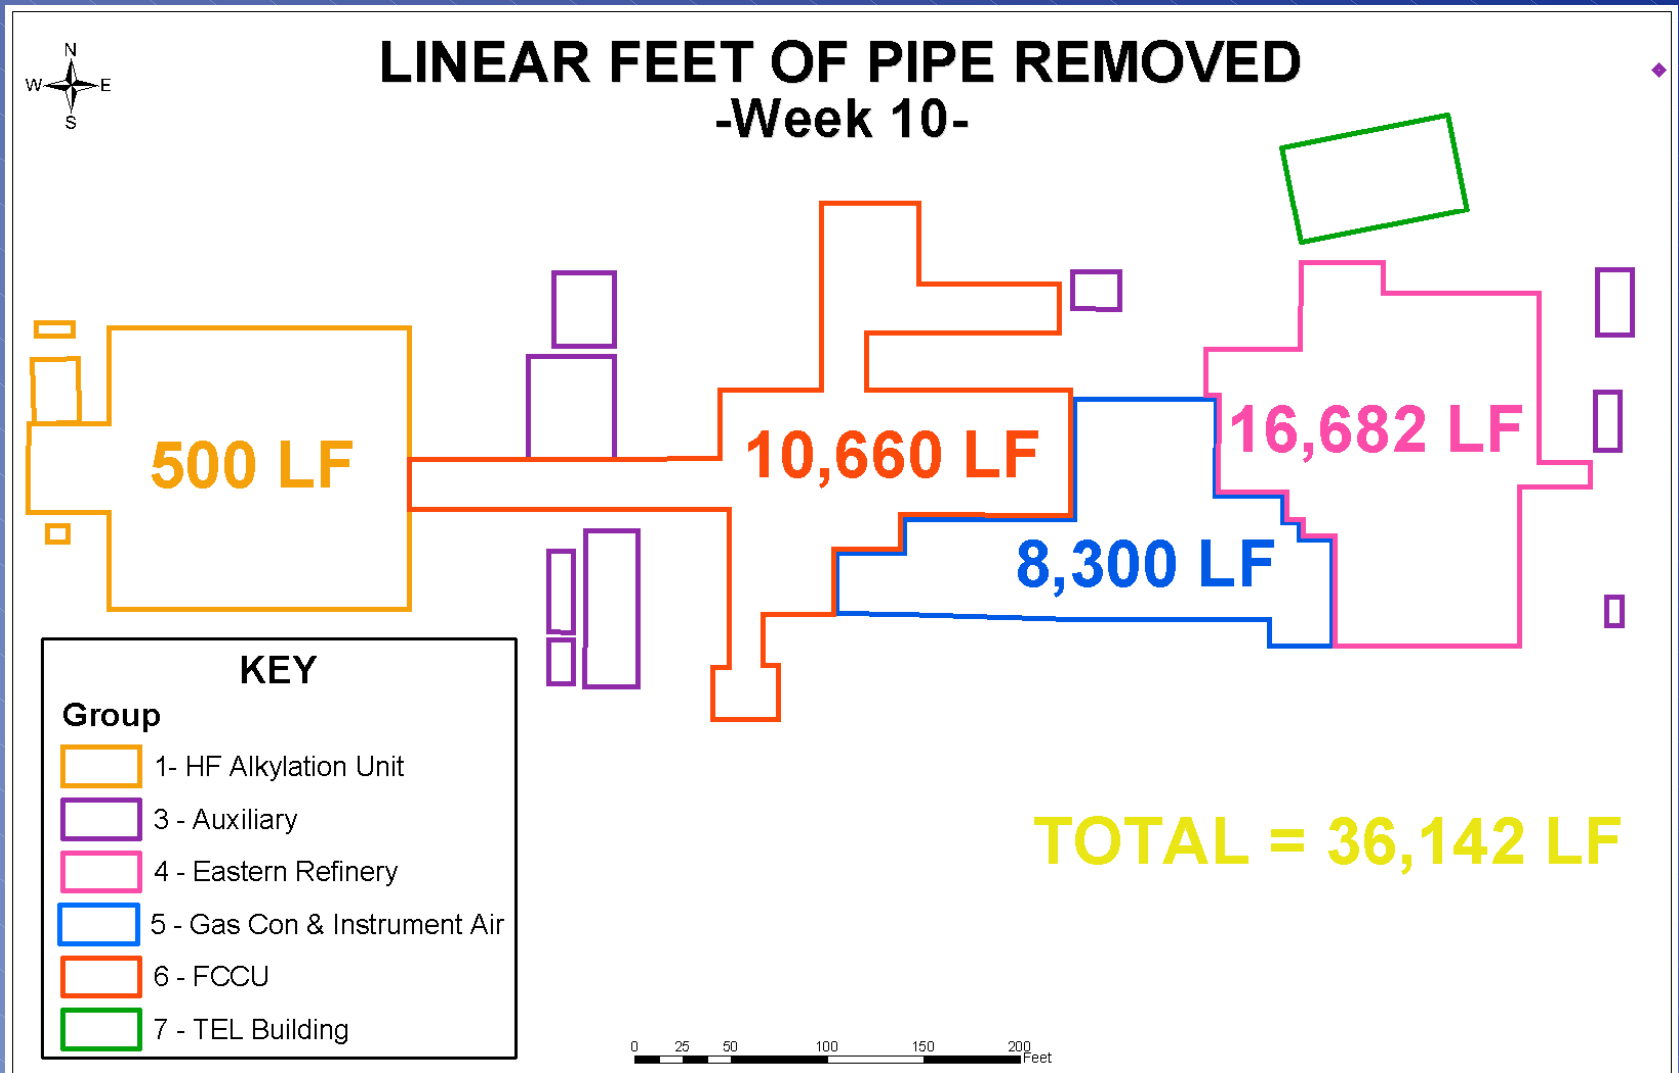

STATUS TRACKING

% COMPLETE FEATURE REMOVAL
-Week 1-

LINEAR FEET OF PIPE REMOVED
-Week 13-

SQUARE FEET OF ACM* ABATED
-Week 10-

% COMPLETE ASBESTOS ABATEMENT
-Week 7-

% COMPLETE PIPE REMOVAL
-Week 3-

DEMOLITION TRACKING
-Week 7-

Pipe

Pipe

Pipe

Pipe

Pipe

Pipe

Pipe

Pipe