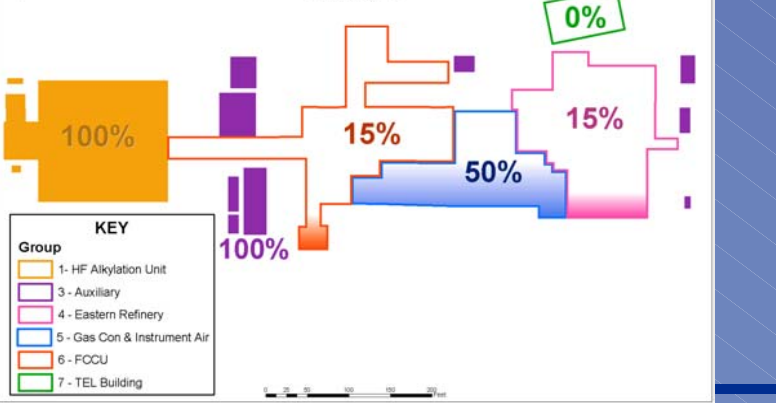

STATUS TRACKING

% COMPLETE FEATURE REMOVAL
-Week 1-

LINEAR FEET OF PIPE REMOVED
-Week 13-

SQUARE FEET OF ACM* ABATED
-Week 10-

% COMPLETE ASBESTOS ABATEMENT
-Week 7-

% COMPLETE PIPE REMOVAL
-Week 3-

DEMOLITION TRACKING
-Week 7-