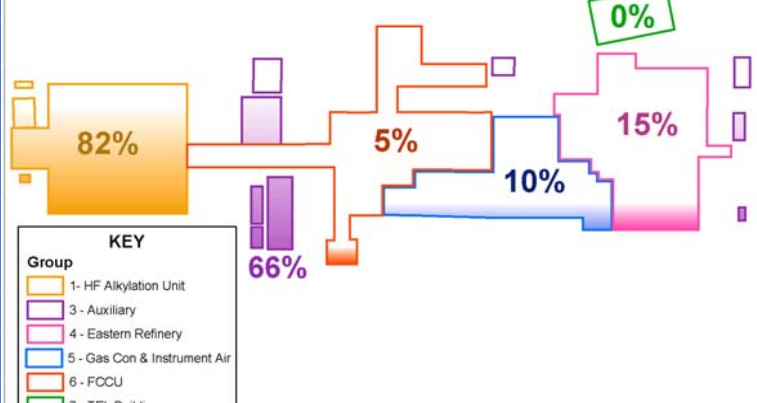

STATUS TRACKING

% COMPLETE FEATURE REMOVAL
-Week 1-

LINEAR FEET OF PIPE REMOVED
-Week 13-

SQUARE FEET OF ACM* ABATED
-Week 10-

% COMPLETE ASBESTOS ABATEMENT
-Week 7-

% COMPLETE PIPE REMOVAL
-Week 3-

DEMOLITION TRACKING
-Week 7-

Refinery Features

Refinery Features

Refinery Features

Refinery Features

Refinery Features

Refinery Features

Pipe

Pipe