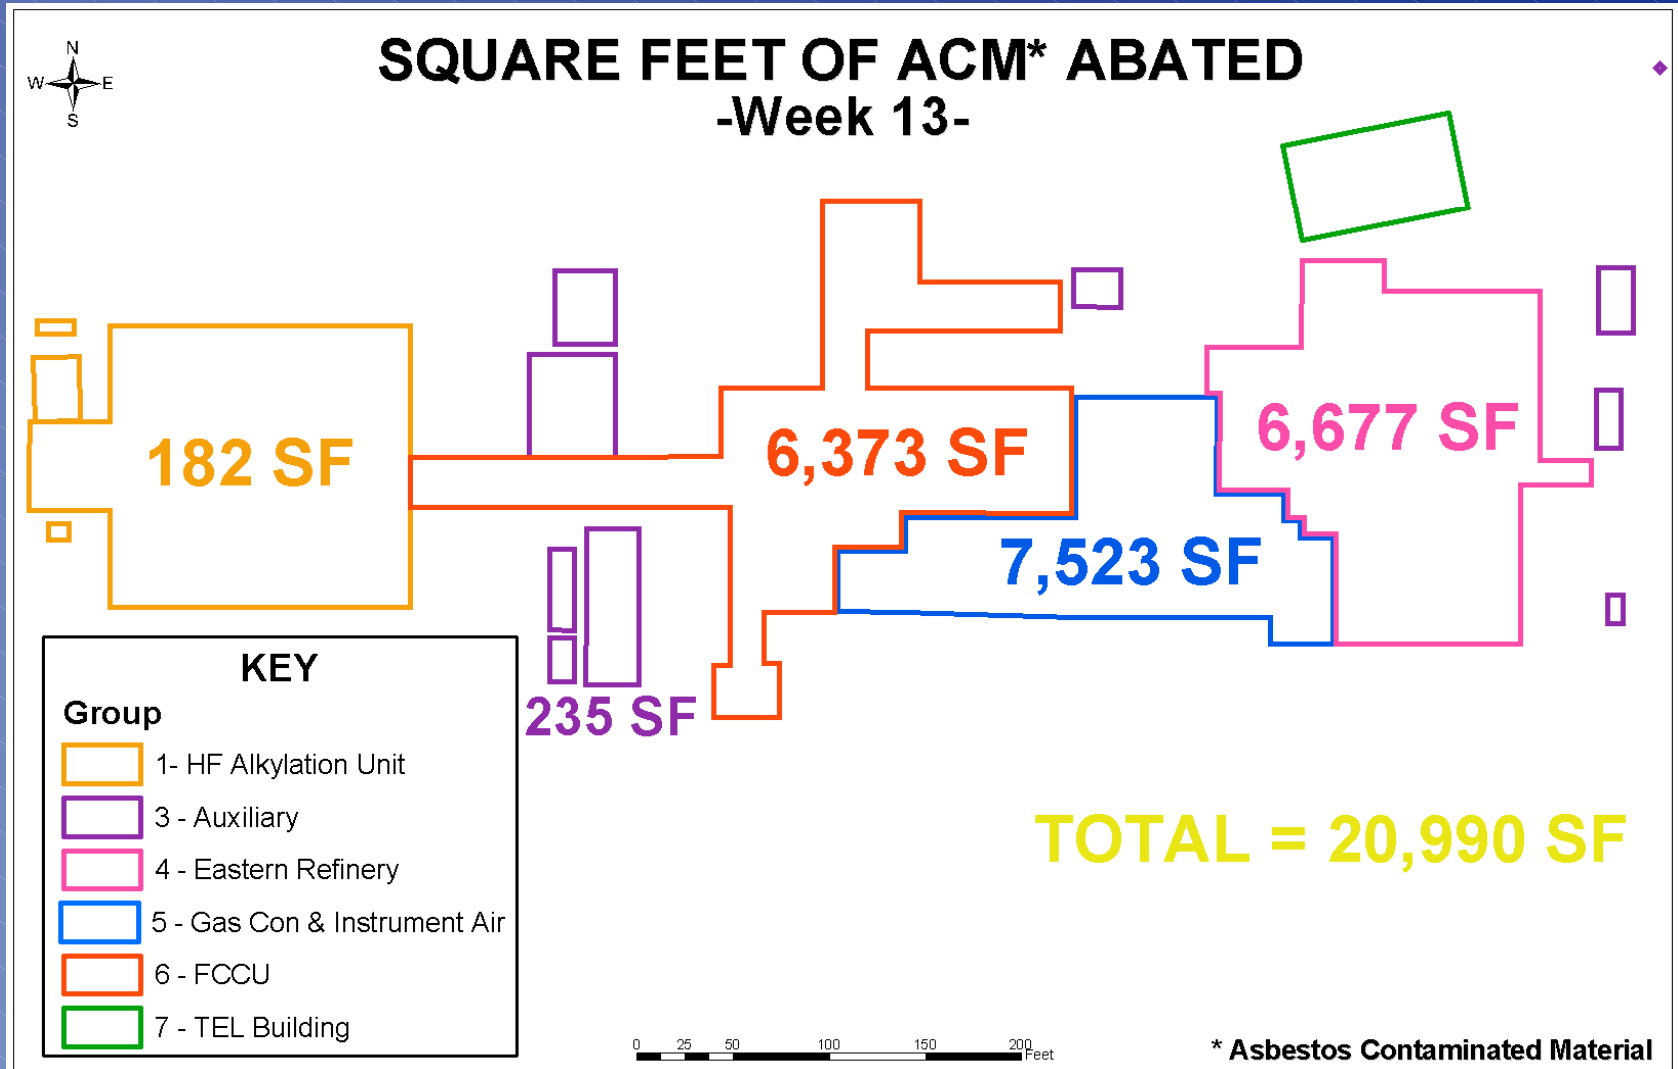

STATUS TRACKING

% COMPLETE FEATURE REMOVAL
-Week 1-

LINEAR FEET OF PIPE REMOVED
-Week 13-

SQUARE FEET OF ACM* ABATED
-Week 10-

% COMPLETE ASBESTOS ABATEMENT
-Week 7-

% COMPLETE PIPE REMOVAL
-Week 3-

DEMOLITION TRACKING
-Week 7-

Asbestos Abatement

Asbestos Abatement

Asbestos Abatement

Asbestos Abatement

Asbestos Abatement

Asbestos Abatement

Asbestos Abatement

Asbestos Abatement