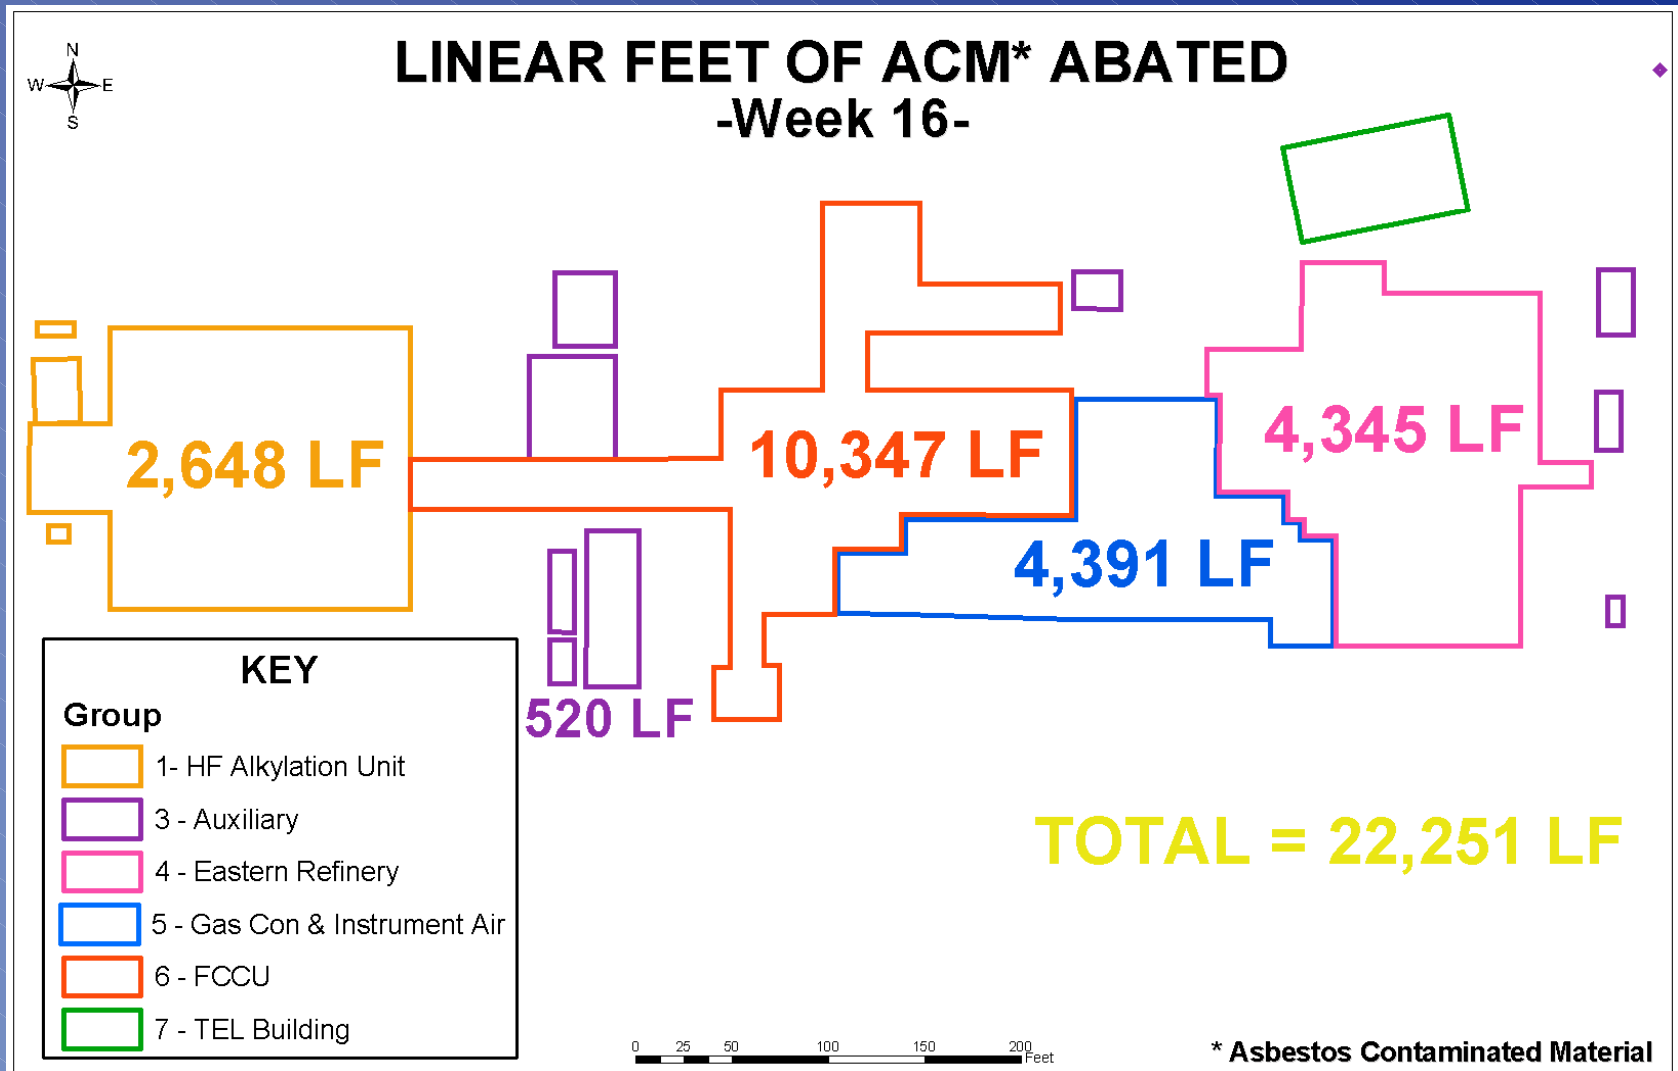

Asbestos Abatement