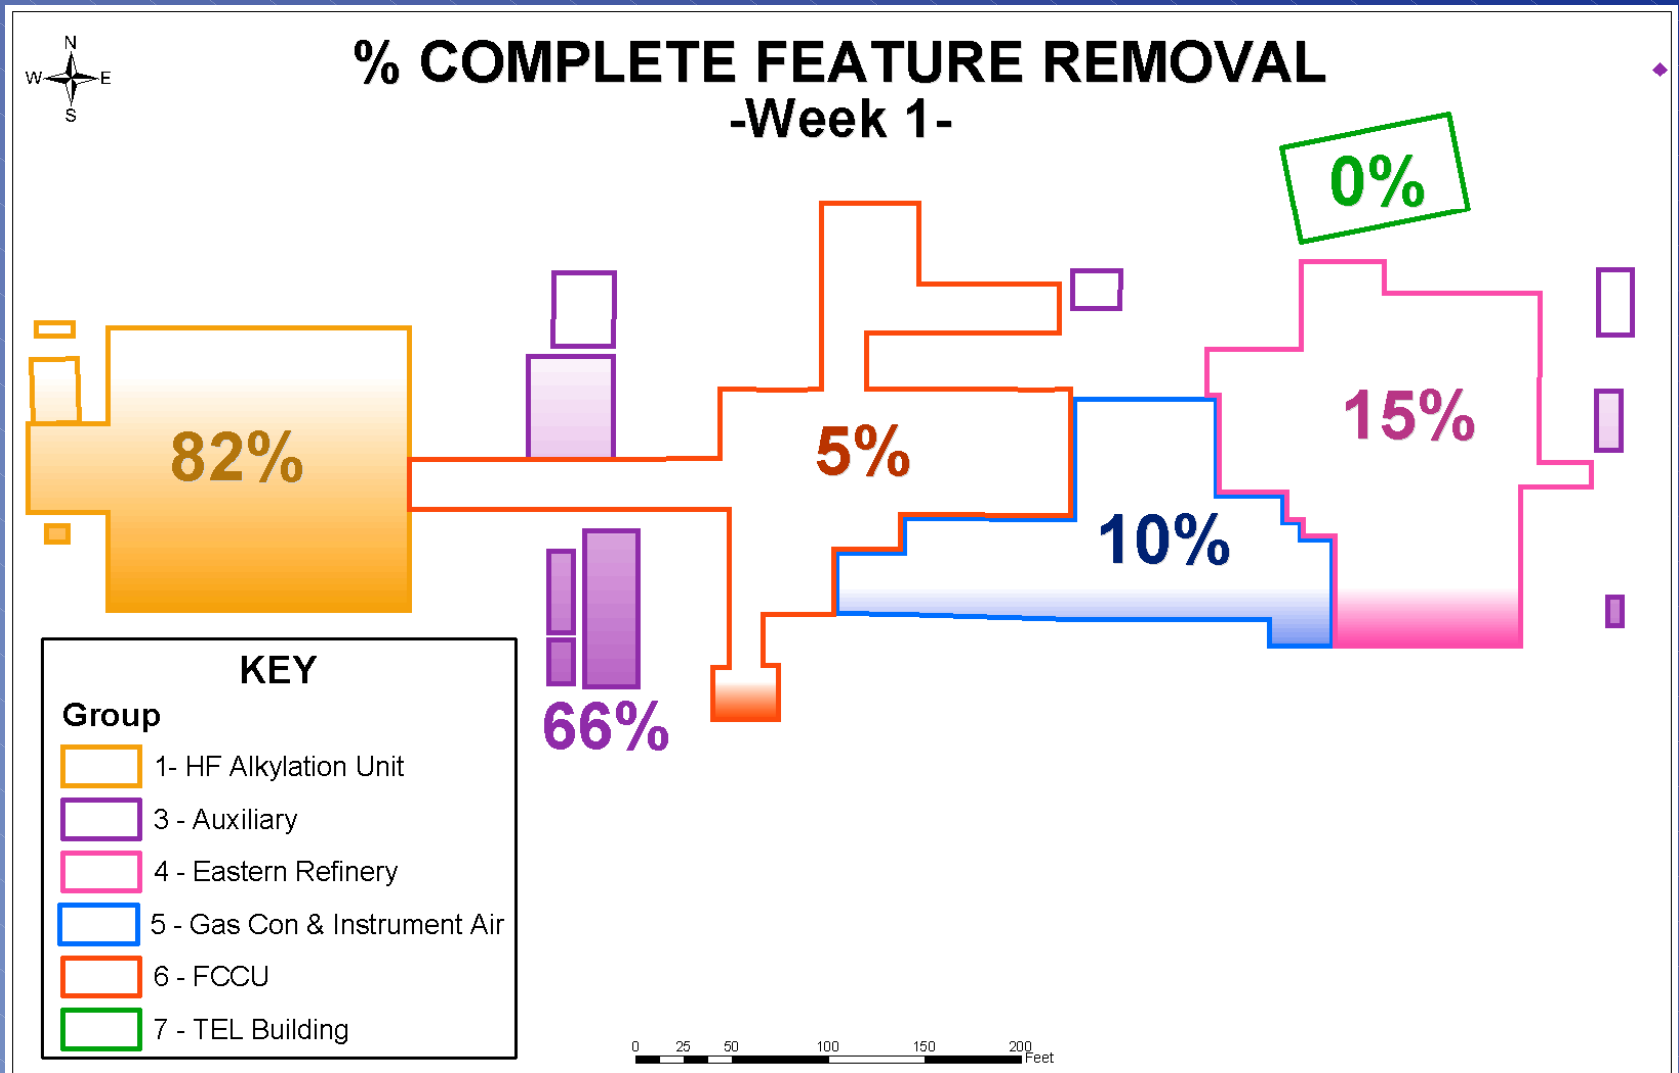

Refinery Features