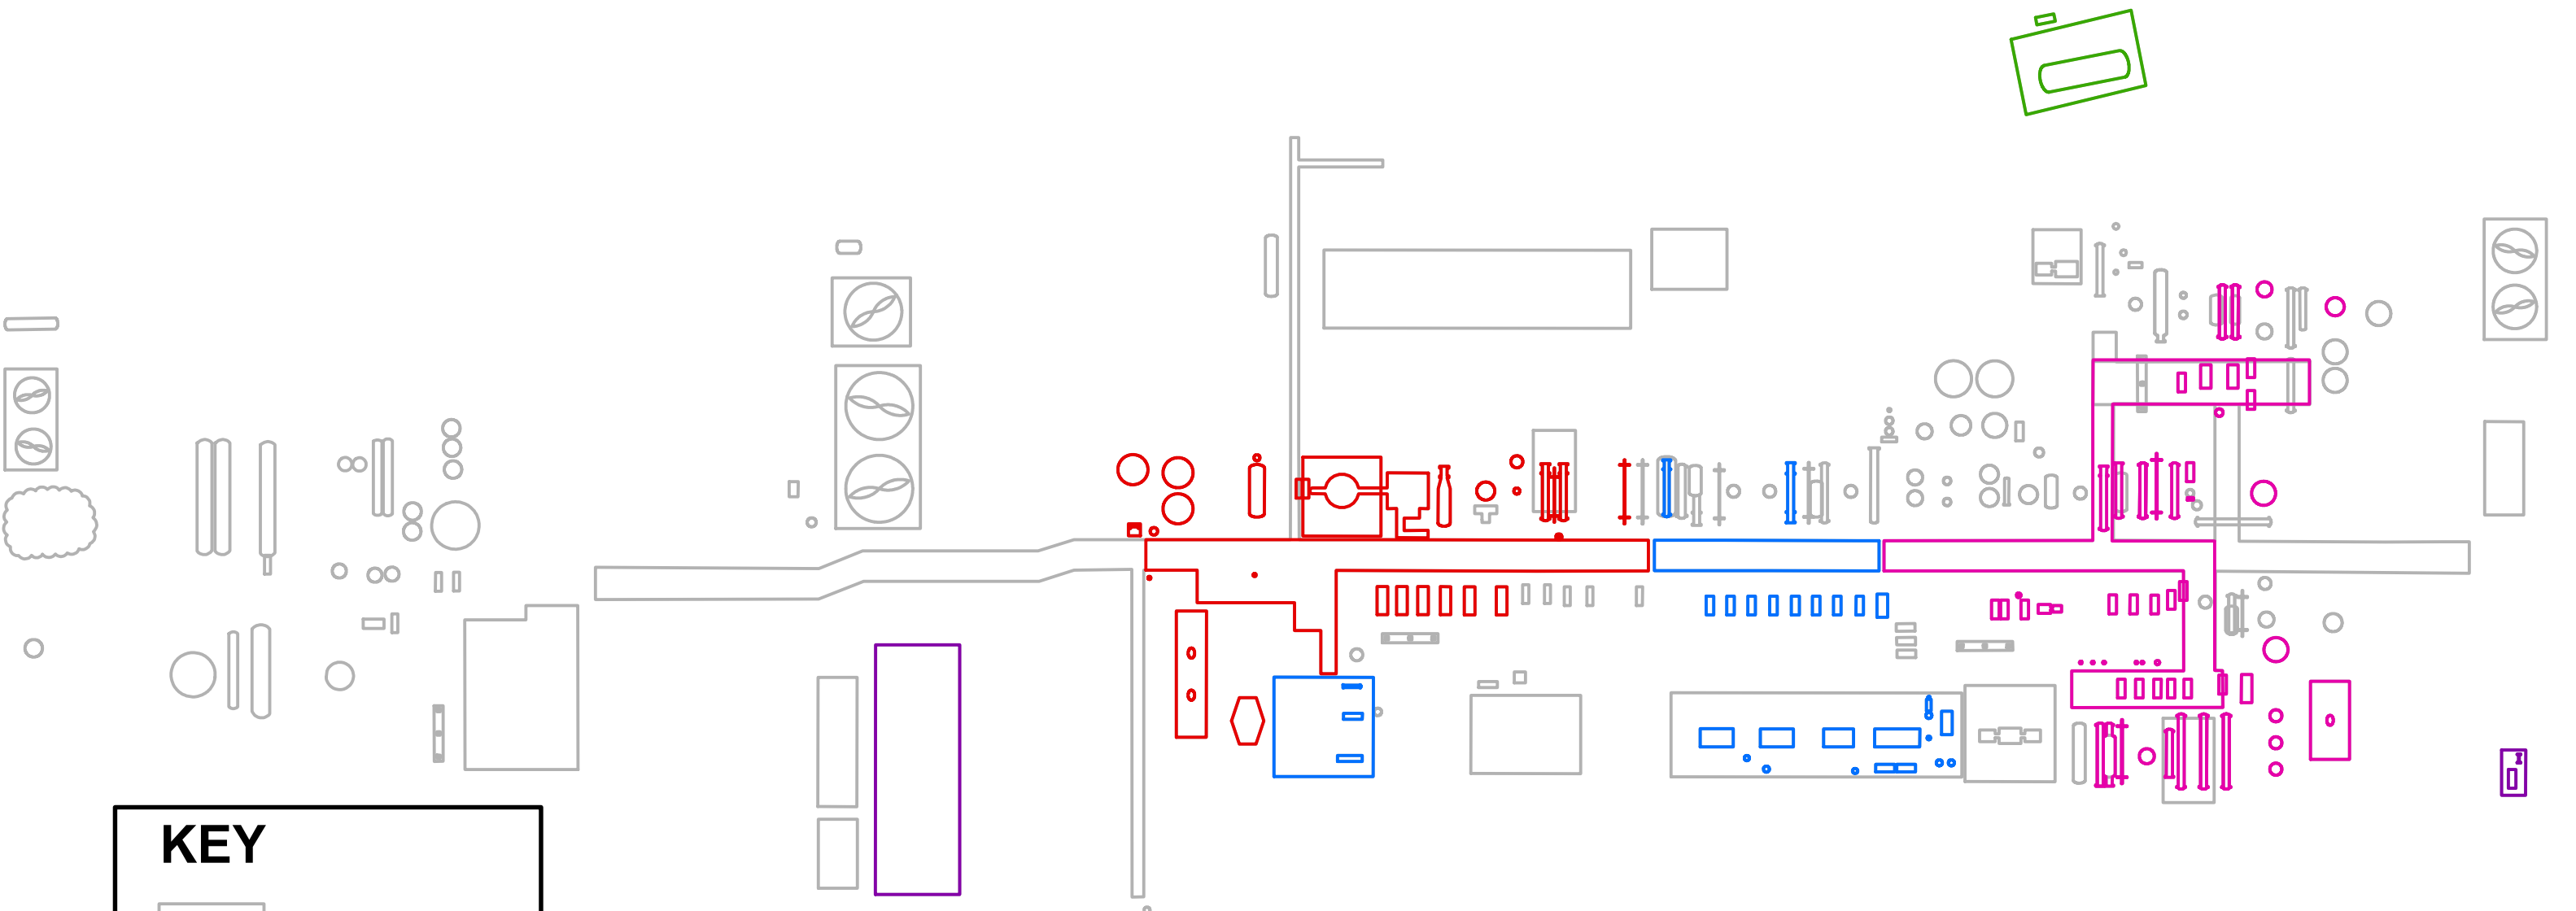

DEMOLITION TRACKING

-Hudson Superfund Site-

02-19-03

KEY

 Features Removed

Features Remaining

Group

 3