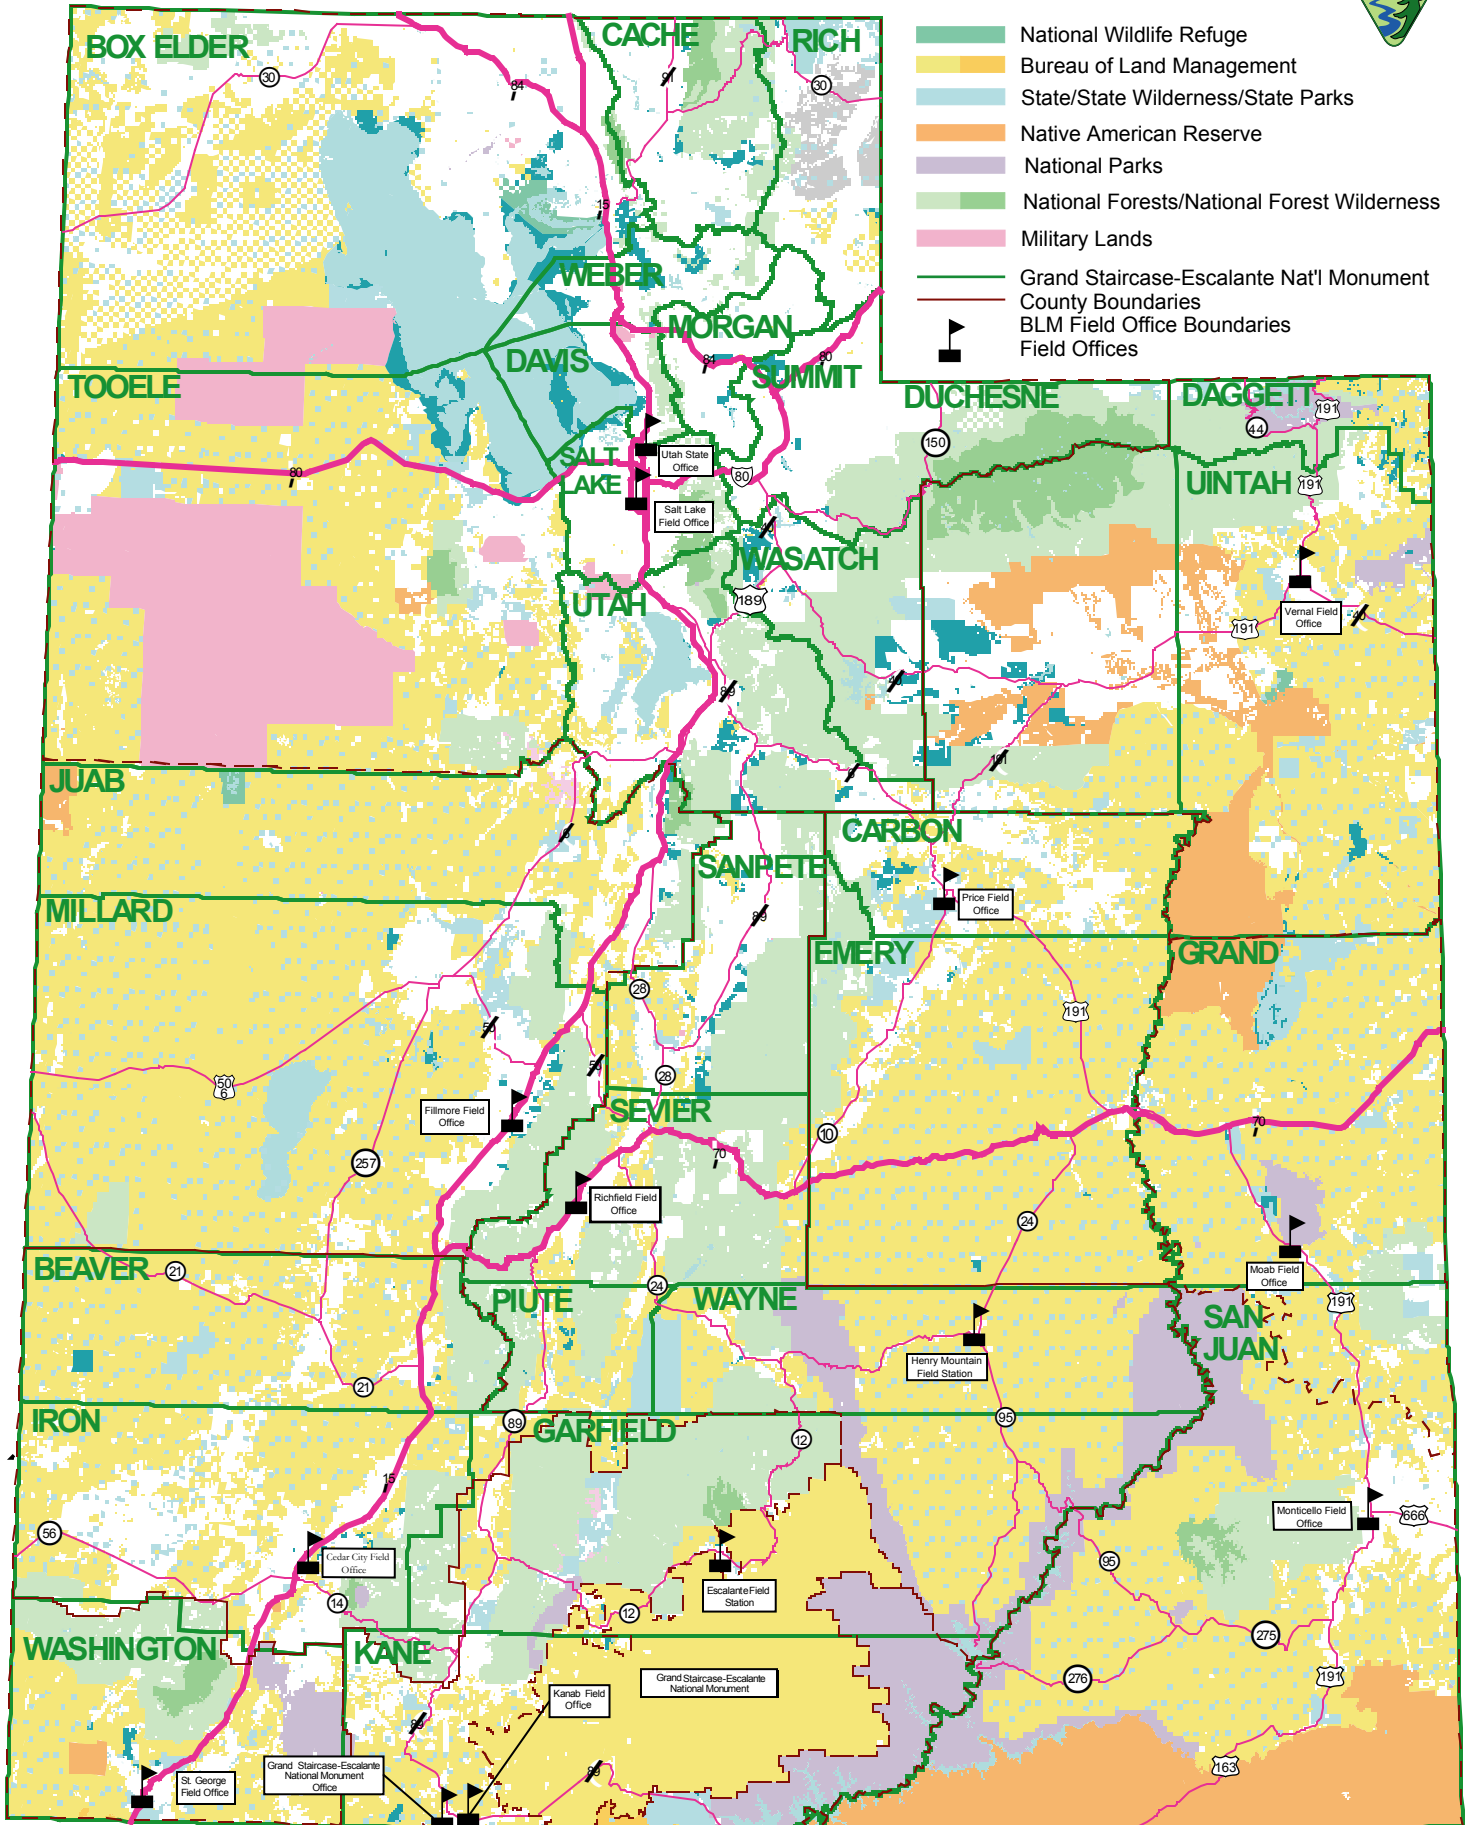

UTAH BLM FIELD OFFICES

SCALE