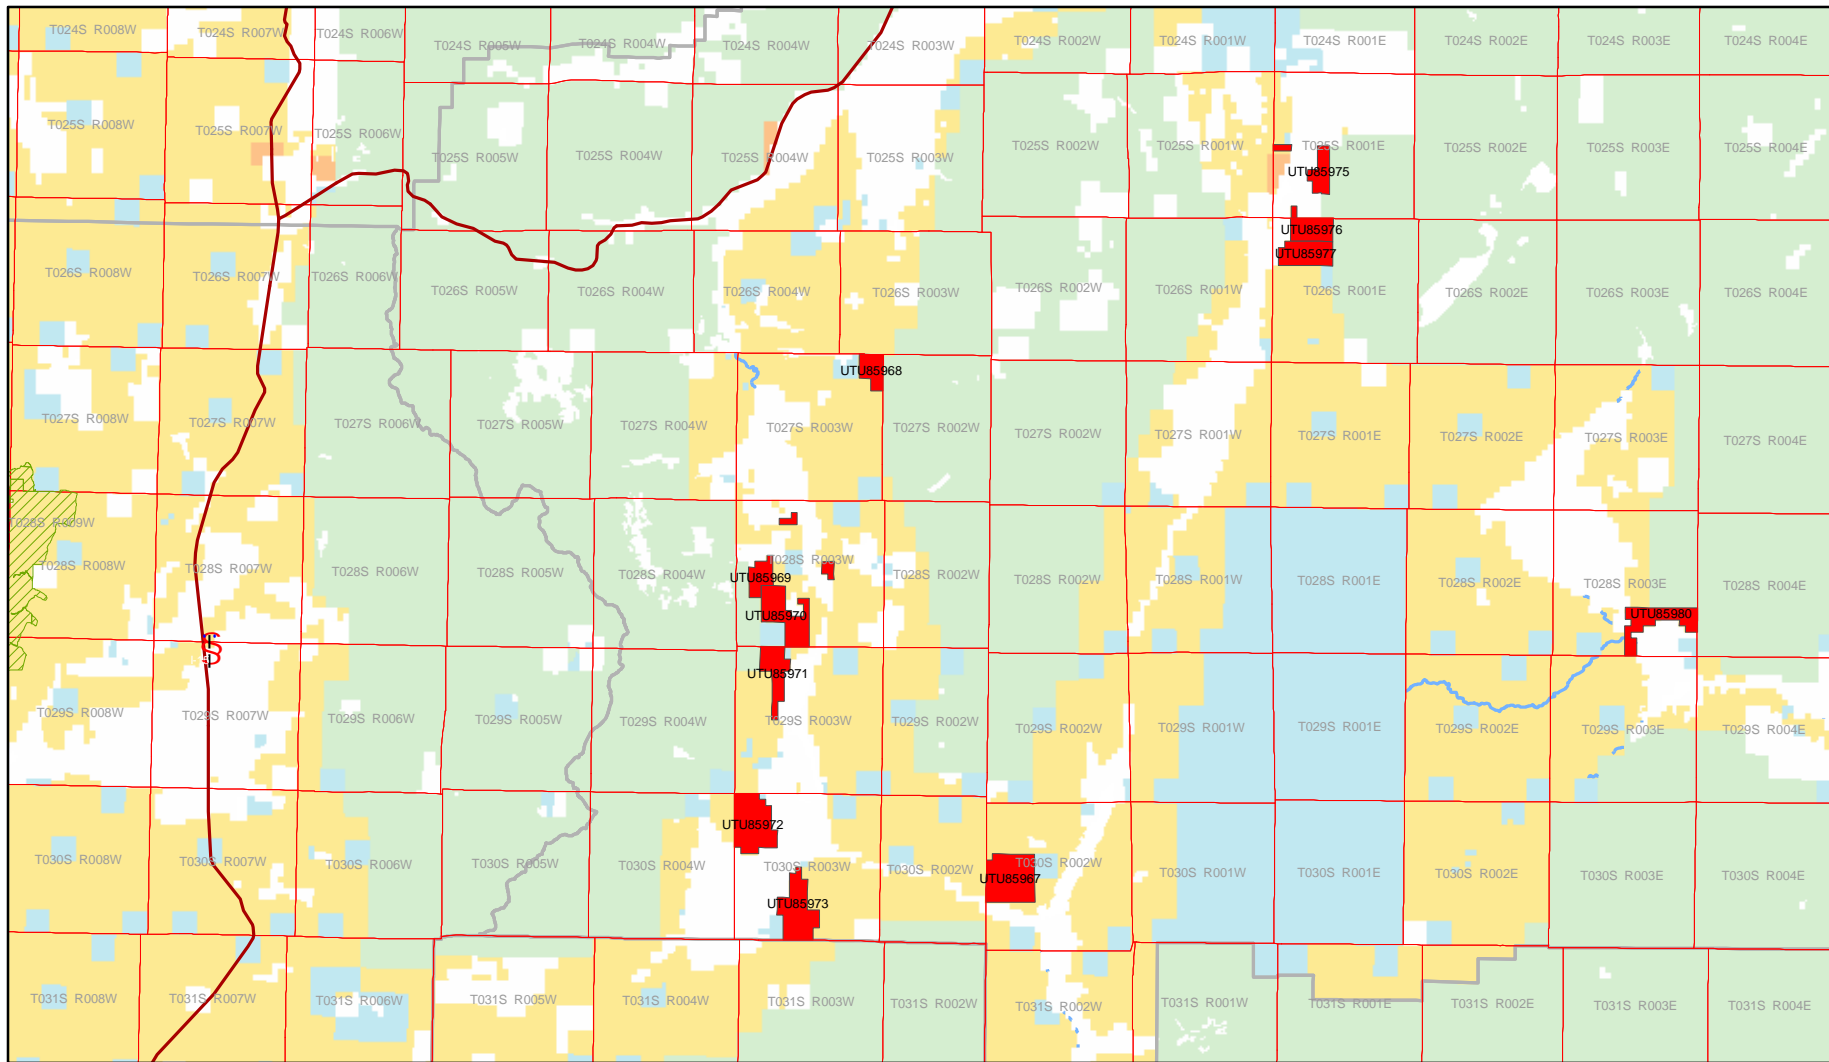

# February 2008 Utah Oil & Gas Lease Sale

**Legend**

Potential Wild & Scenic Rivers	Bureau of Land Management (BLM)	Indian Reservation (IR)
Wilderness Study Areas	US Forest Service (USFS)	Military Reservations and Corps of Engineers
National Park Service (NPS)	State	Private
USFW Wilderness Area		

No warranty is made by the BLM for use of the data for purposes not intended by the BLM.

This product may not meet BLM standards for accuracy and content. Different data sources and input scales may cause some misalignment of data layers.