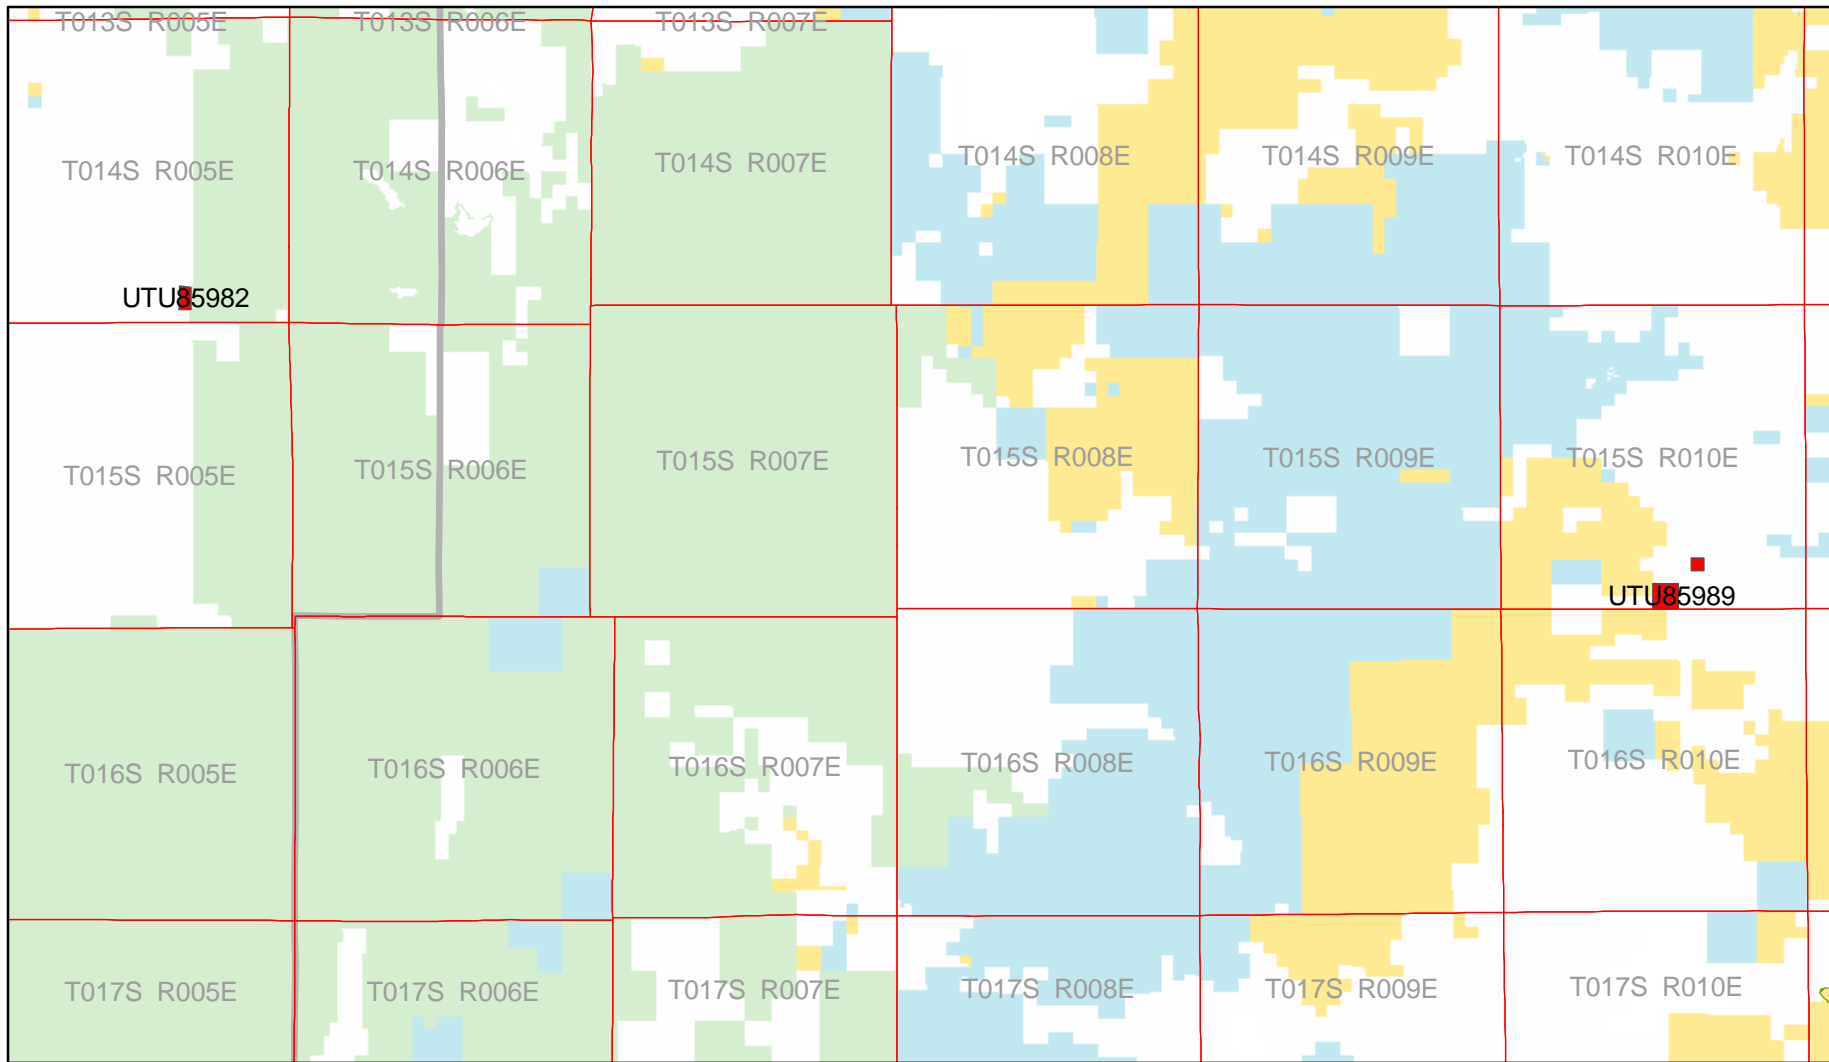

February 2008 Utah Oil & Gas Lease Sale

Legend

Potential Wild & Scenic Rivers	Bureau of Land Management (BLM)	Indian Reservation (IR)
Wilderness Study Areas	US Forest Service (USFS)	Military Reservations and Corps of Engineers
USFW Wilderness Area	National Park Service (NPS)	State
	Private	

No warranty is made by the BLM for use of the data for purposes not intended by the BLM.

This product may not meet BLM standards for accuracy and content. Different data sources and input scales may cause some misalignment of data layers.