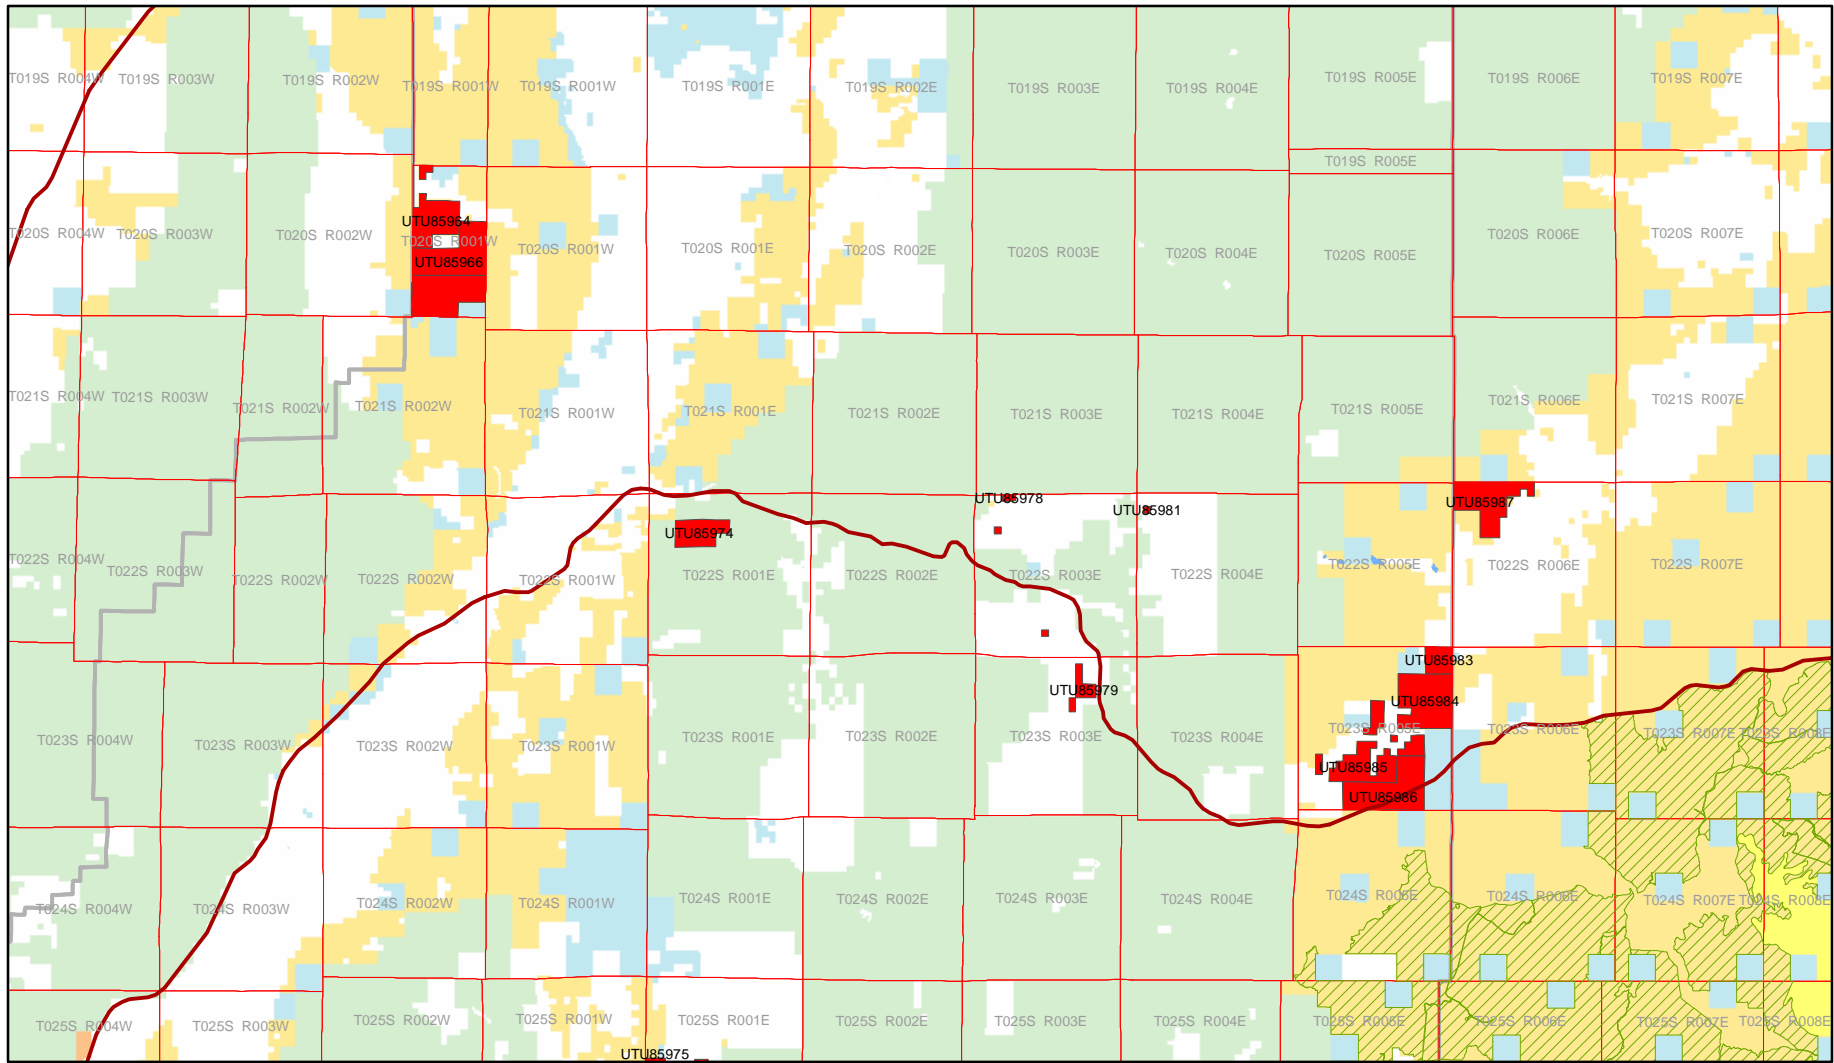

# February 2008 Utah Oil & Gas Lease Sale

**Legend**

Potential Wild & Scenic Rivers	Bureau of Land Management (BLM)	Indian Reservation (IR)
Wilderness Study Areas	US Forest Service (USFS)	Military Reservations and Corps of Engineers
National Park Service (NPS)	State	Private
USFW Wilderness Area		

No warranty is made by the BLM for use of the data for purposes not intended by the BLM.

This product may not meet BLM standards for accuracy and content. Different data sources and input scales may cause some misalignment of data layers.