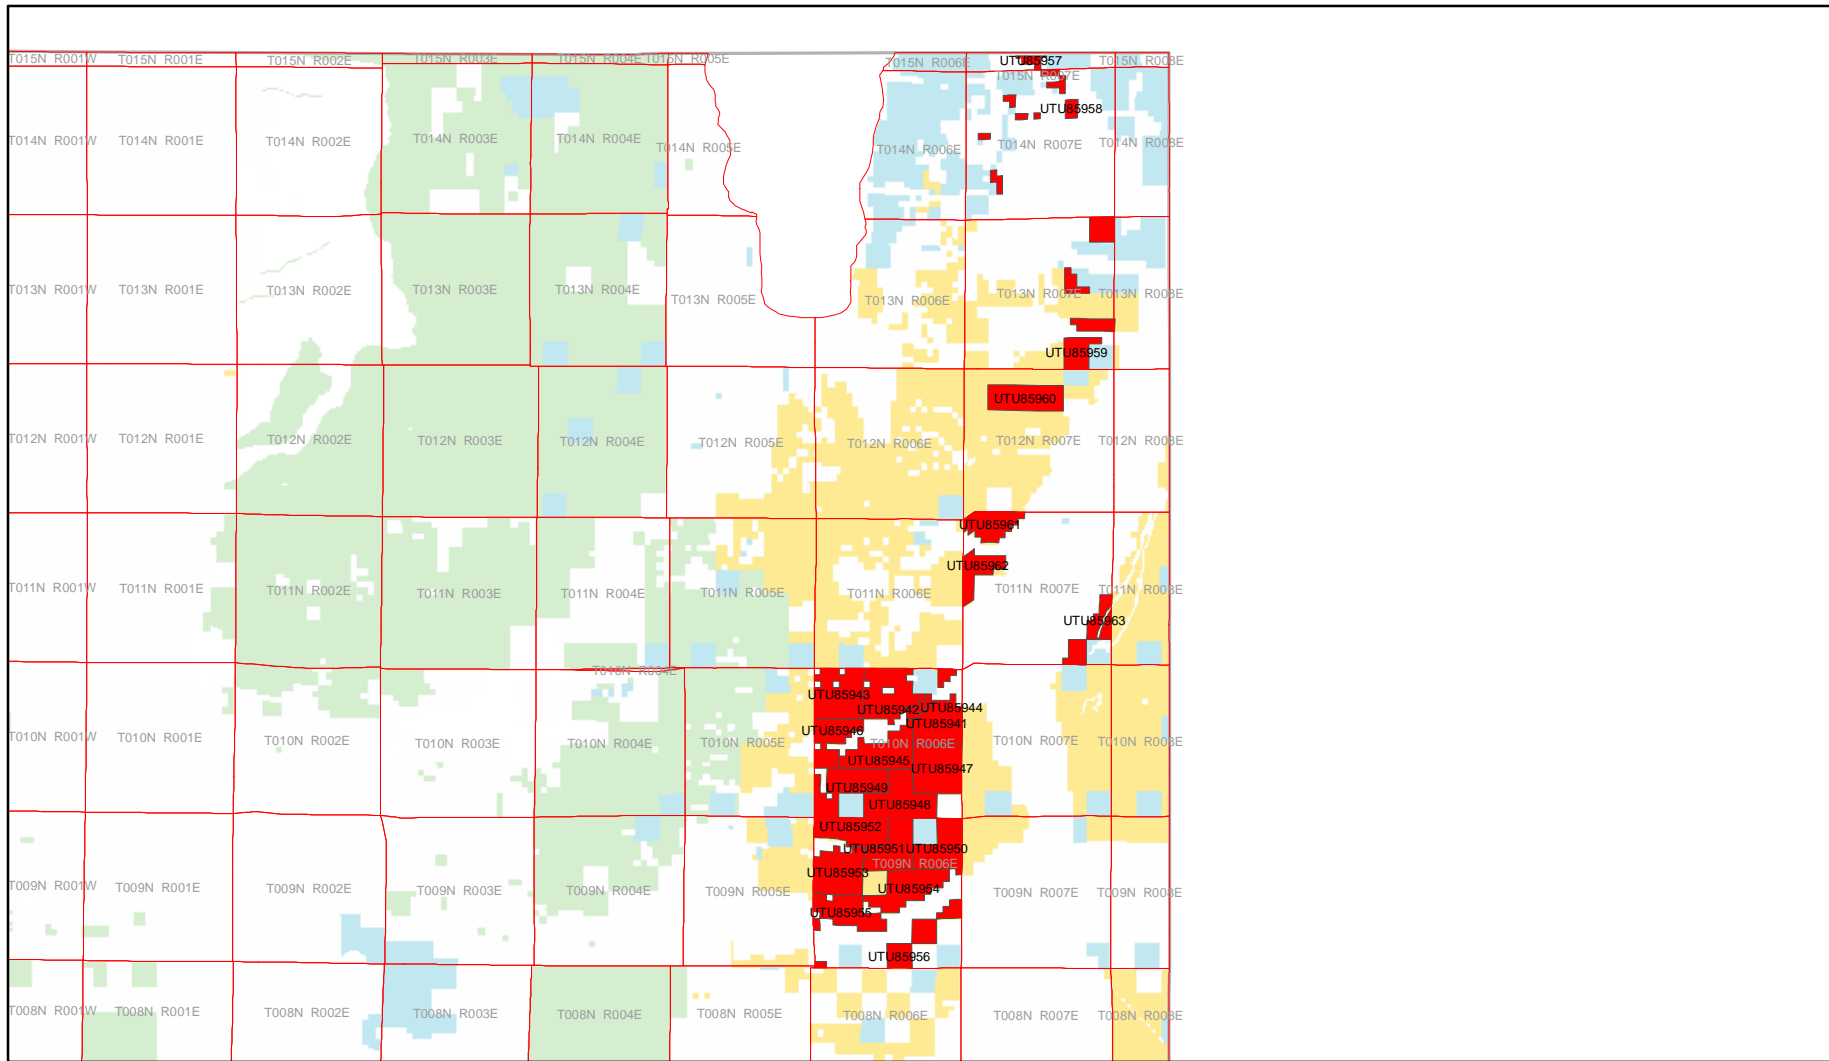

February 2008 Utah Oil & Gas Lease Sale

Legend

Potential Wild & Scenic Rivers	Bureau of Land Management (BLM)	Indian Reservation (IR)
Wilderness Study Areas	US Forest Service (USFS)	Military Reservations and Corps of Engineers
National Park Service (NPS)	State	Private
USFW Wilderness Area		

No warranty is made by the BLM for use of the data for purposes not intended by the BLM.

This product may not meet BLM standards for accuracy and content. Different data sources and input scales may cause some misalignment of data layers.