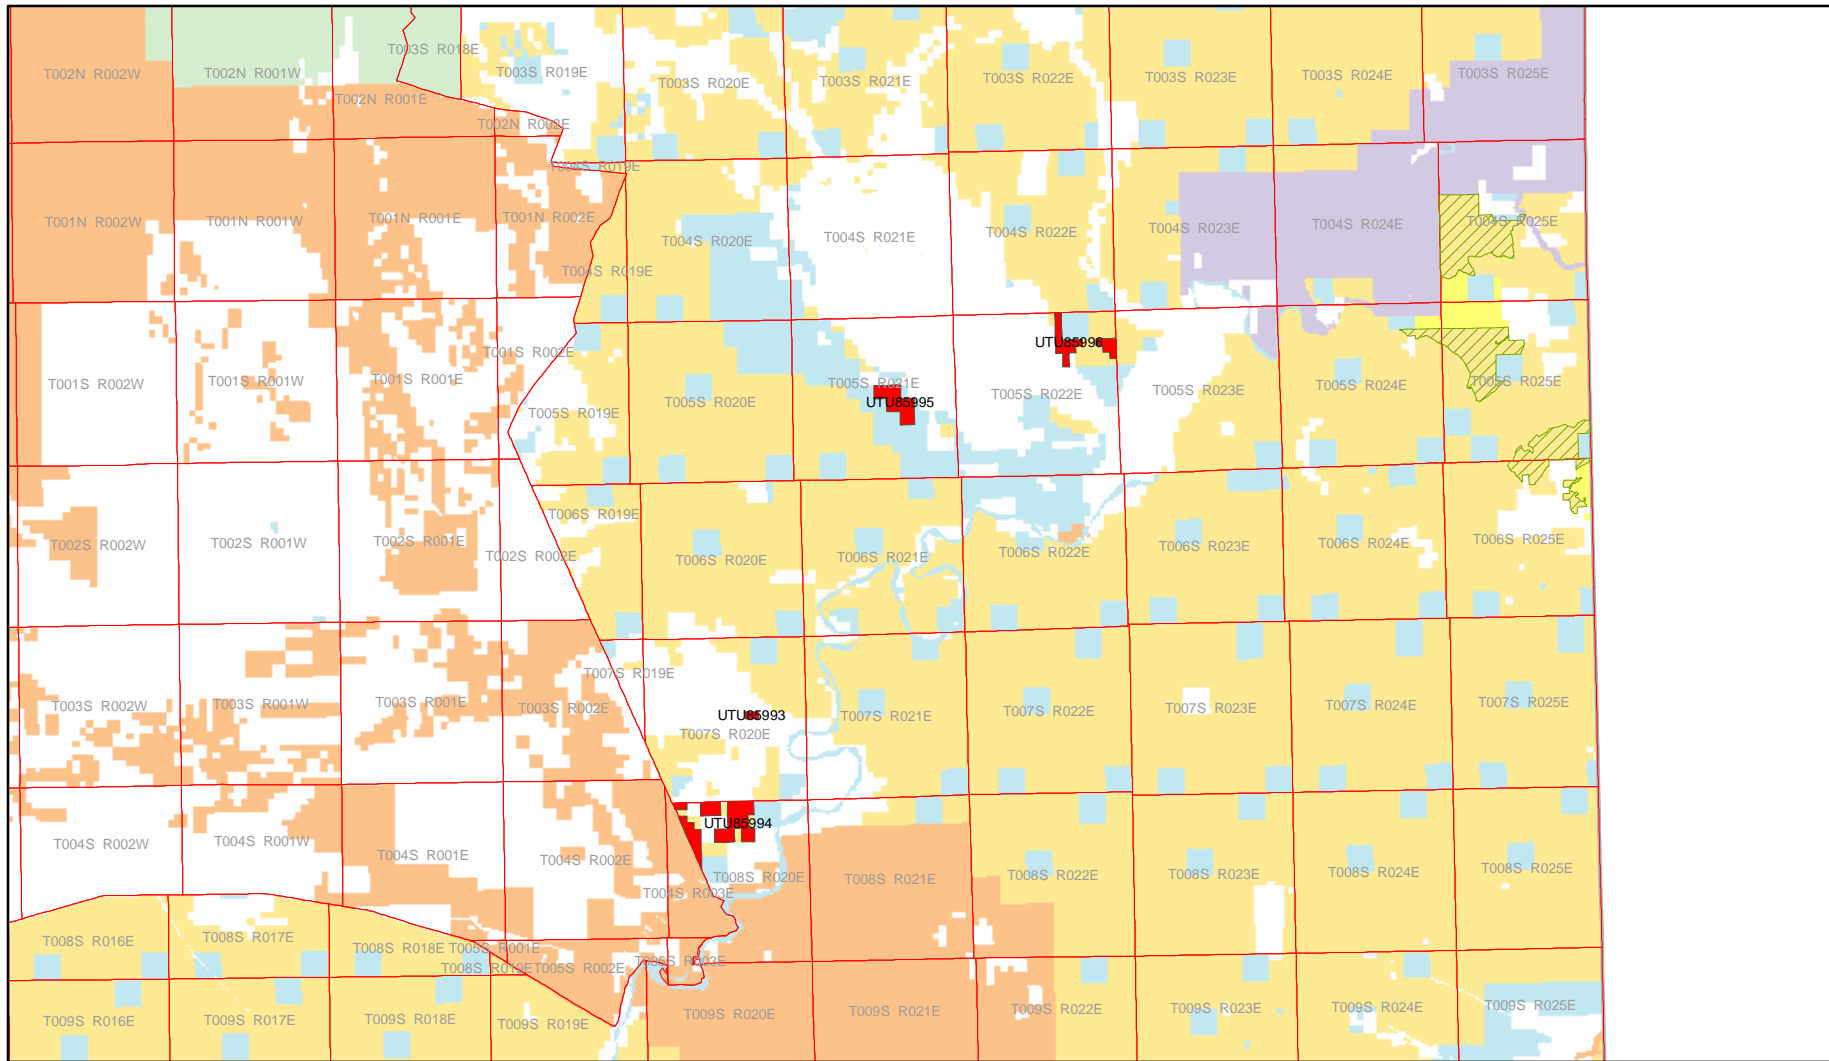

February 2008 Utah Oil & Gas Lease Sale

Legend

Potential Wild & Scenic Rivers	Bureau of Land Management (BLM)	Indian Reservation (IR)
Wilderness Study Areas	US Forest Service (USFS)	Military Reservations and Corps of Engineers
USFS Wilderness Area	National Park Service (NPS)	State
		Private

No warranty is made by the BLM for use of the data for purposes not intended by the BLM.

This product may not meet BLM standards for accuracy and content. Different data sources and input scales may cause some misalignment of data layers.