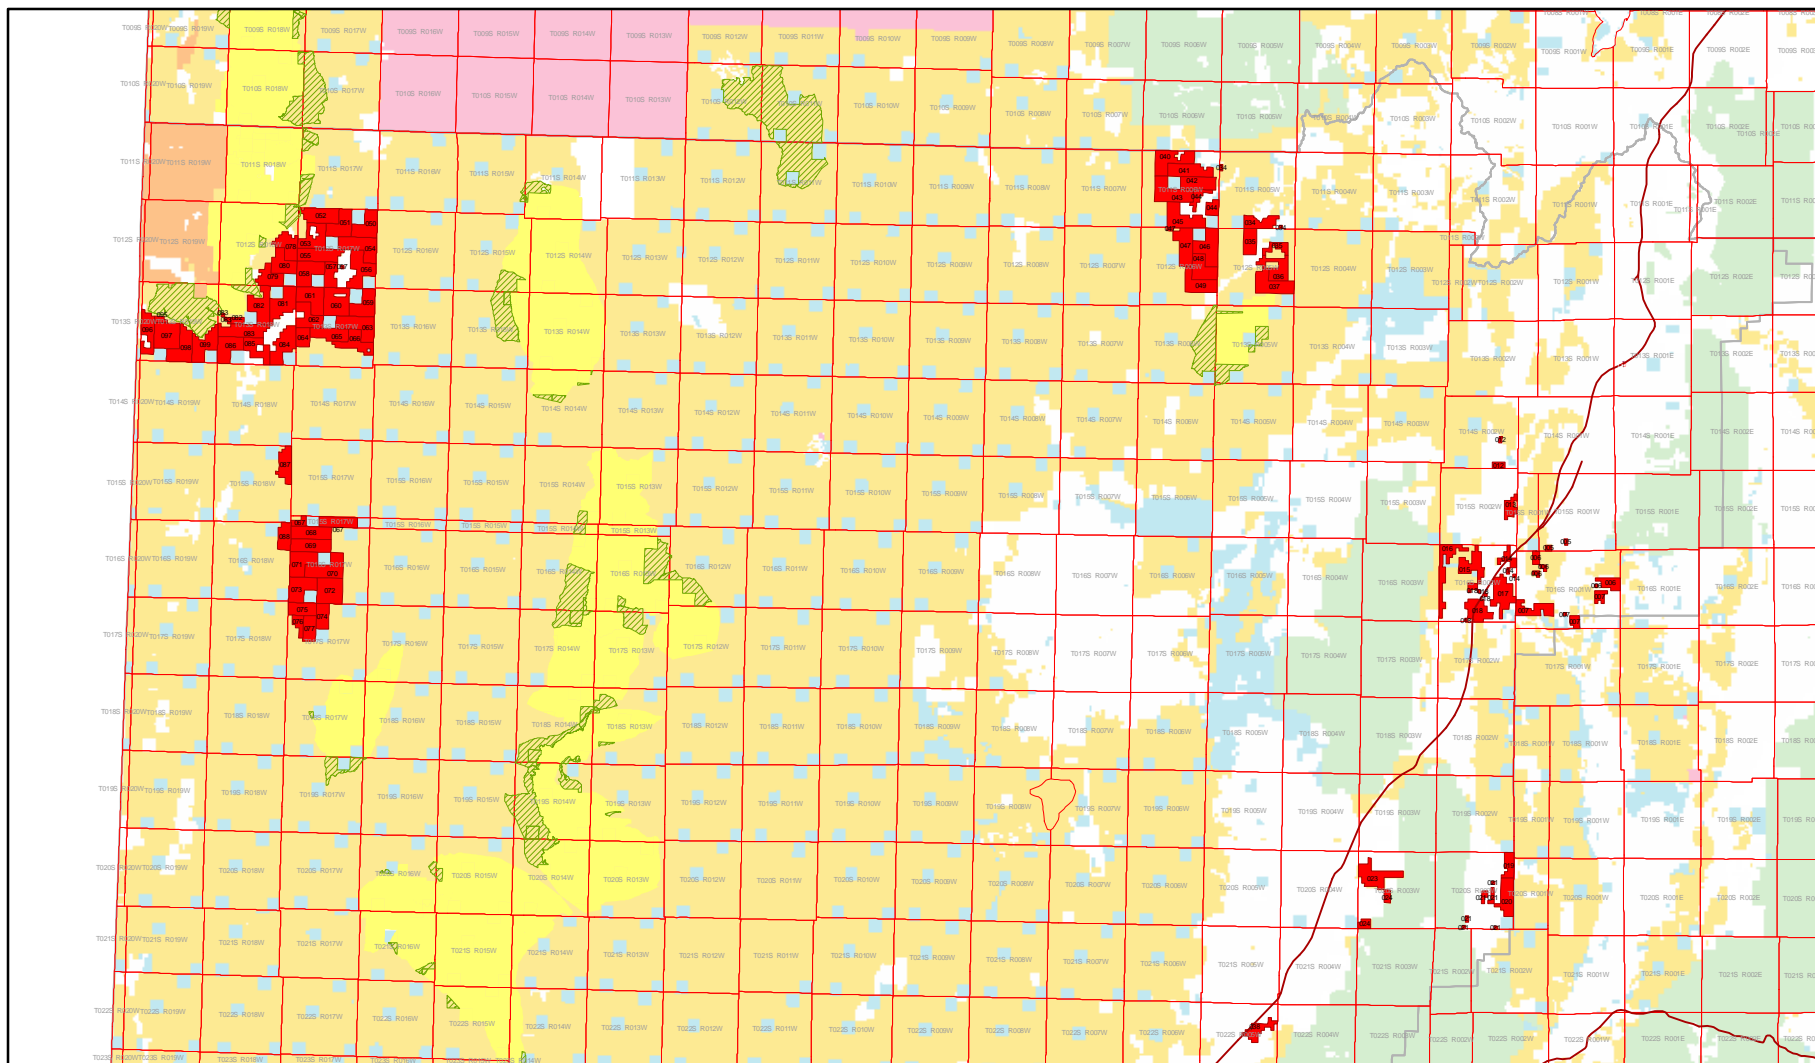

# August 2007 Utah Oil & Gas Lease Sale - Fillmore

**Legend**

August Oil and Gas lease parcels	Bureau of Land Management (BLM)	Indian Reservation (IR)
Potential Wild & Scenic Rivers	US Forest Service (USFS)	Military Reservations and Corps of Engineers
Wilderness Study Areas	National Park Service (NPS)	State
USFW Wilderness Area	Private	

No warranty is made by the BLM for use of the data for purposes not intended by the BLM.

This product may not meet BLM standards for accuracy and content. Different data sources and input scales may cause some misalignment of data layers.