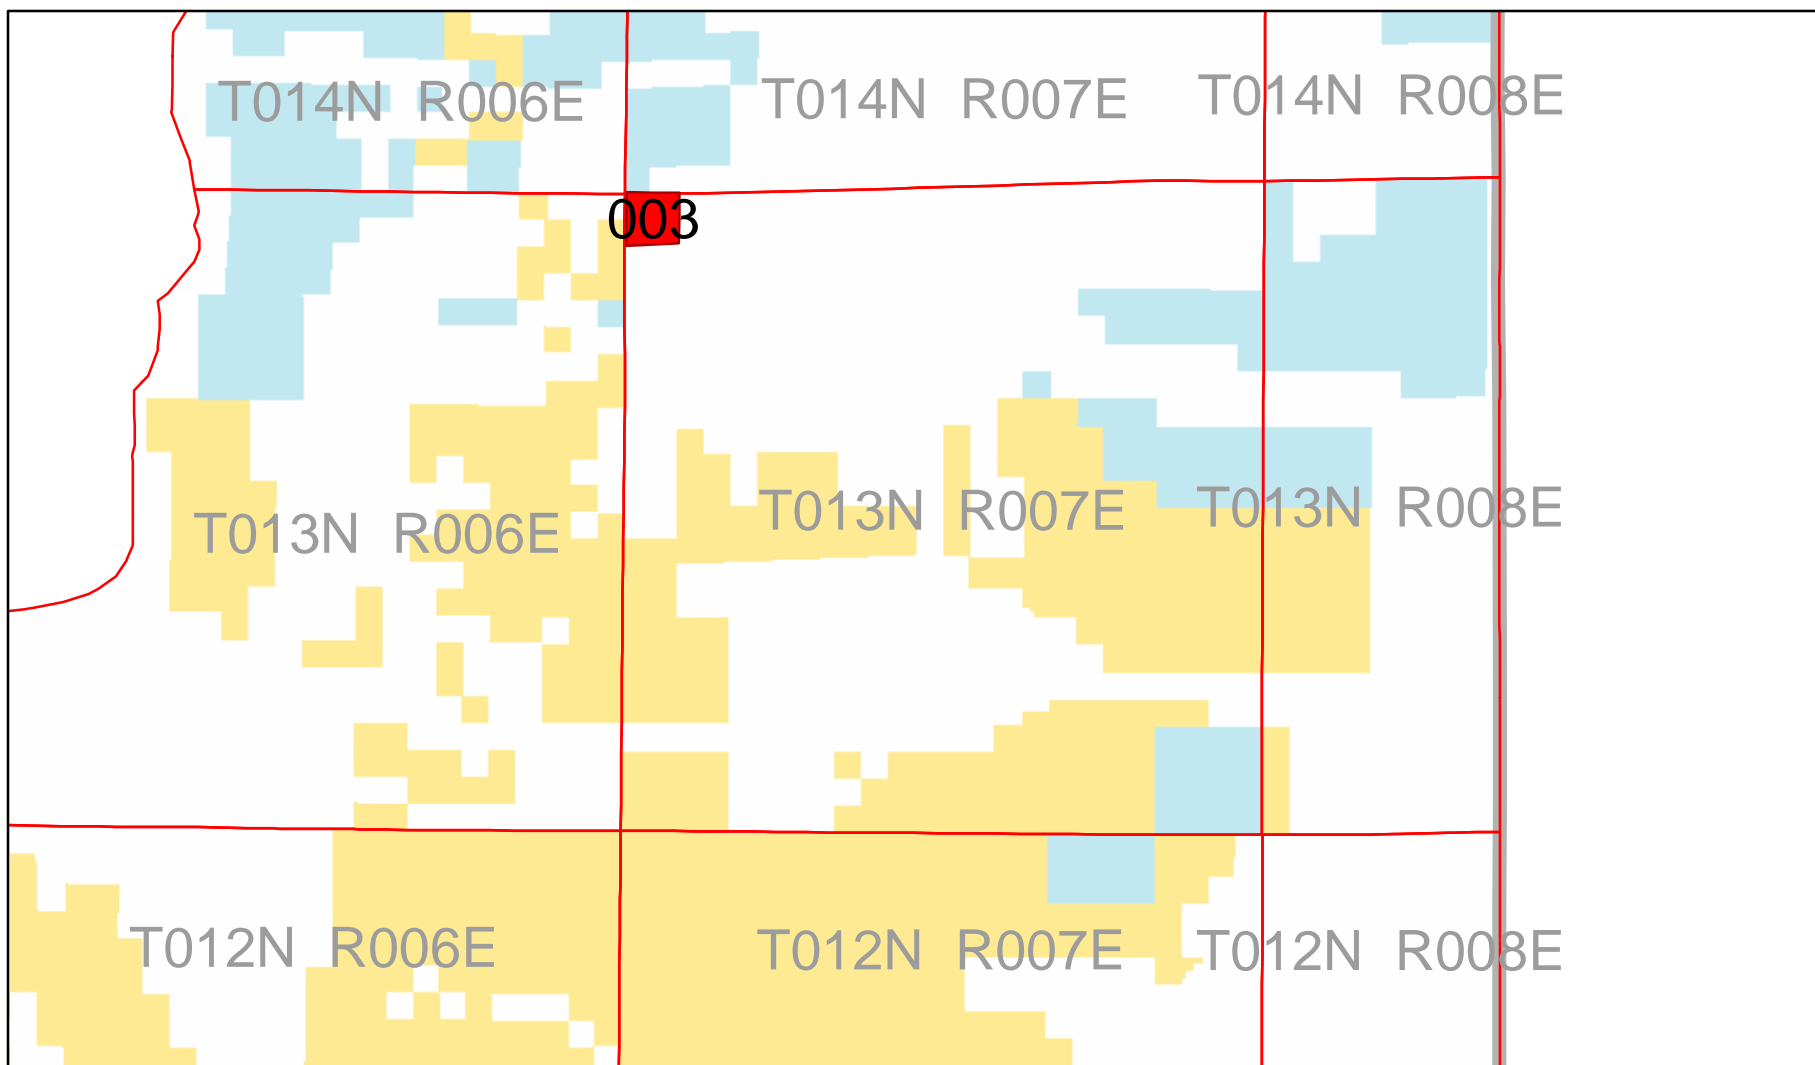

August 2007 Utah Oil & Gas Lease Sale - Salt Lake

BLM

\$

Legend		
■	August Oil and Gas lease parcels	■ Bureau of Land Management (BLM)
□	Potential Wild & Scenic Rivers	■ US Forest Service (USFS)
■	Wilderness Study Areas	■ National Park Service (NPS)
		■ USFW Wilderness Area
		■ Indian Reservation (IR)
		■ Military Reservations and Corps of Engineers
		■ State
		■ Private