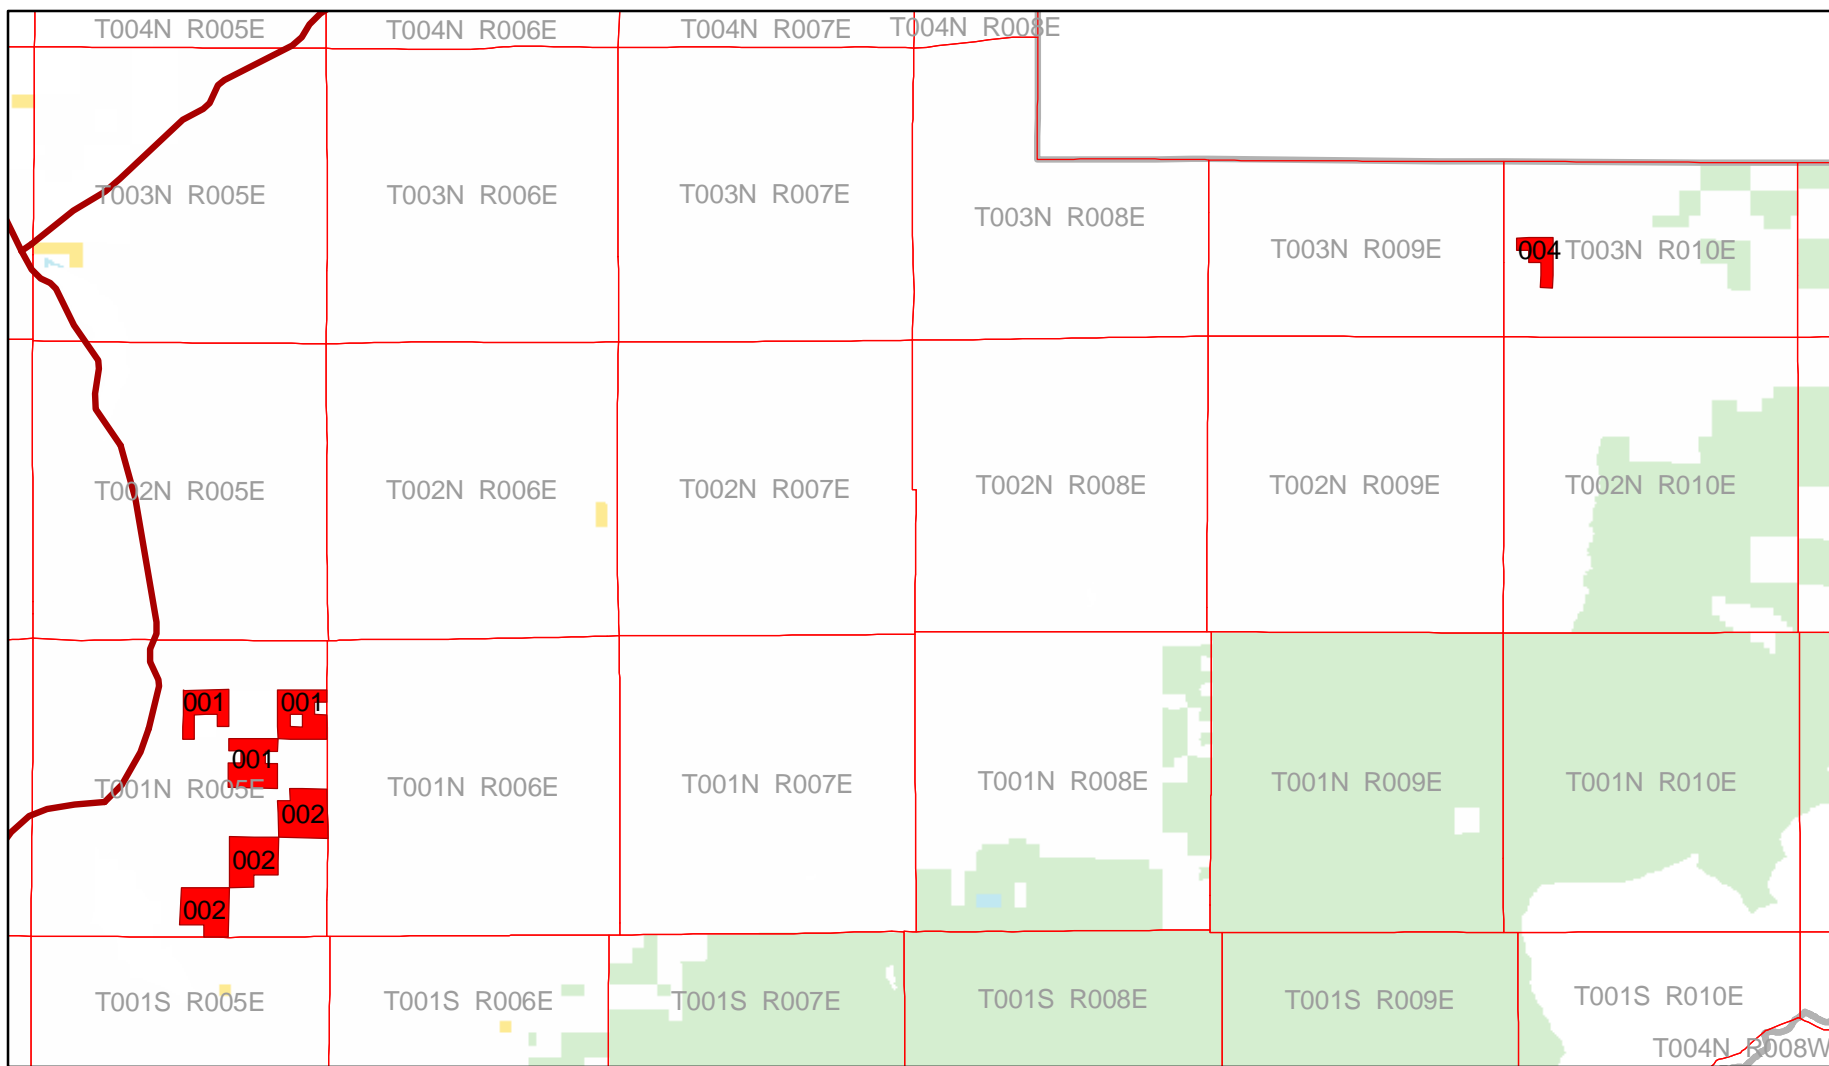

August 2007 Utah Oil & Gas Lease Sale - Salt Lake

Legend

August Oil and Gas lease parcels	Bureau of Land Management (BLM)	Indian Reservation (IR)
Potential Wild & Scenic Rivers	US Forest Service (USFS)	Military Reservations and Corps of Engineers
Wilderness Study Areas	National Park Service (NPS)	State
USFW Wilderness Area	Private	

No warranty is made by the BLM for use of the data for purposes not intended by the BLM.

This product may not meet BLM standards for accuracy and content. Different data sources and input scales may cause some misalignment of data layers.