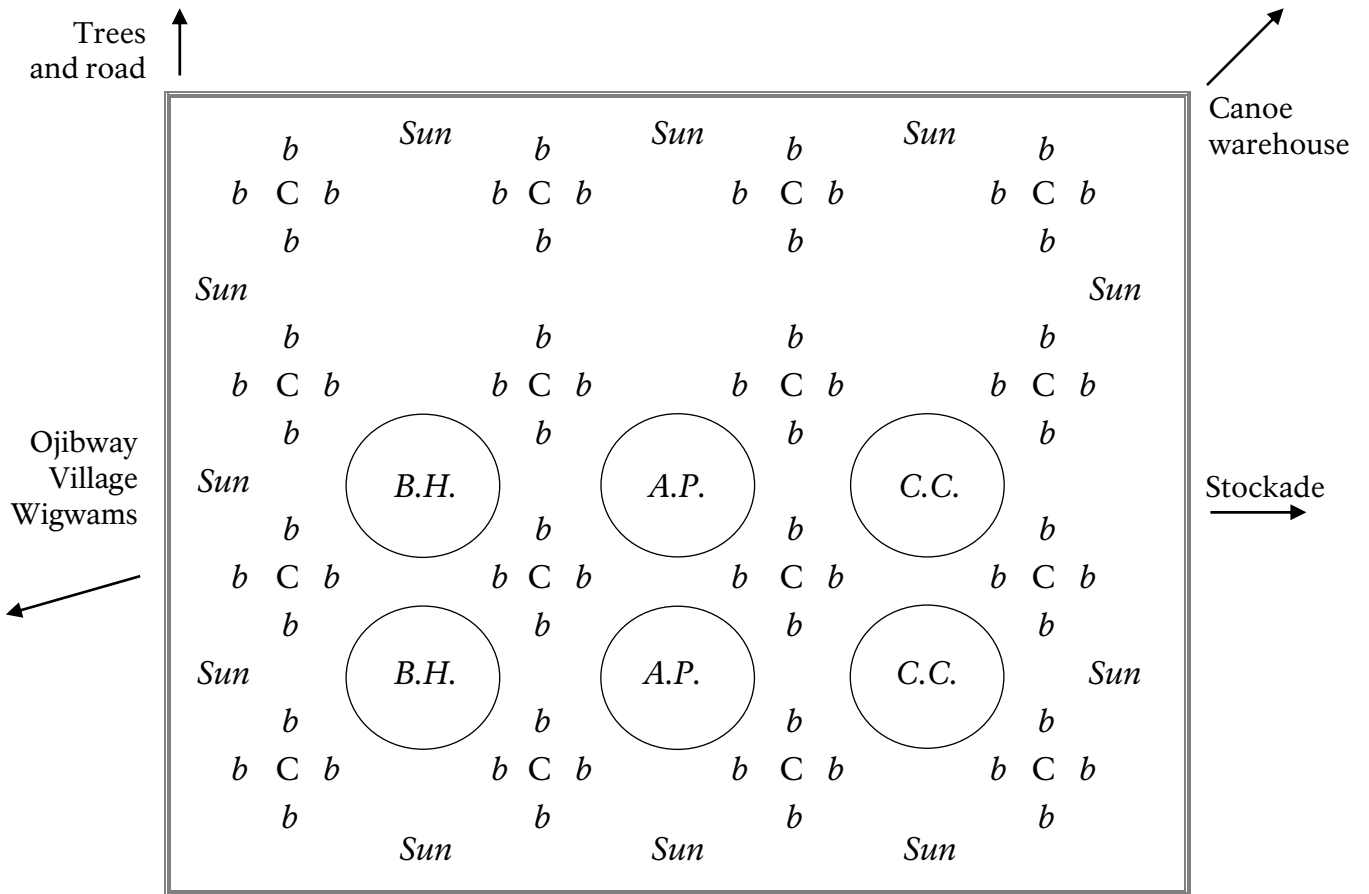

GRAND PORTAGE HISTORIC GARDENS - 2005

The Kitchen Garden

Not to Scale

↓ Kitchen ↓

See other side of page for
Three Sisters Garden map.

GRAND PORTAGE
HISTORIC GARDENS — 2005

*The
Three Sisters
Garden*

Not to Scale

Lake ↓

See other side of page for
Kitchen Garden map.

- C = Bear Island Chippewa Corn
- b = Blue Shackamaxon Beans
- B.H. = Blue Hubbard Squash (*maxima*)
- A.P. = Algonquian Pumpkin (*pepo*)
- C.C. = Canada Crookneck Squash (*moschata*)
- Sun = Seneca Sunflowers