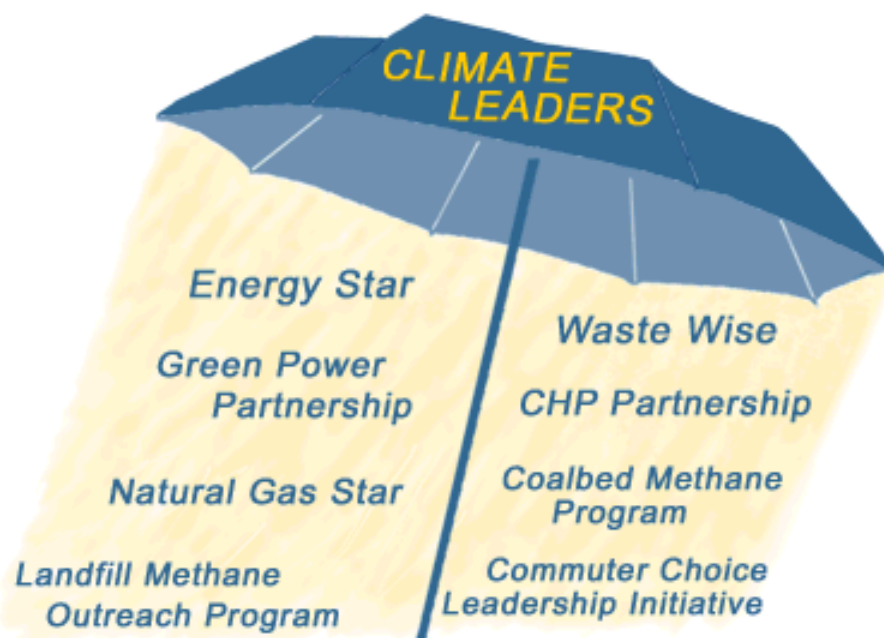

The Climate Leaders Umbrella

Climate Leaders is a new voluntary EPA industry-government partnership that encourages companies to develop long-term comprehensive climate change strategies. Partners set a corporate-wide greenhouse gas (GHG) reduction goal and inventory their emissions to measure progress. By reporting inventory data to EPA, partners create a lasting record of their

accomplishments, identify themselves as corporate environmental leaders, and strategically position themselves as climate change policy continues to unfold.