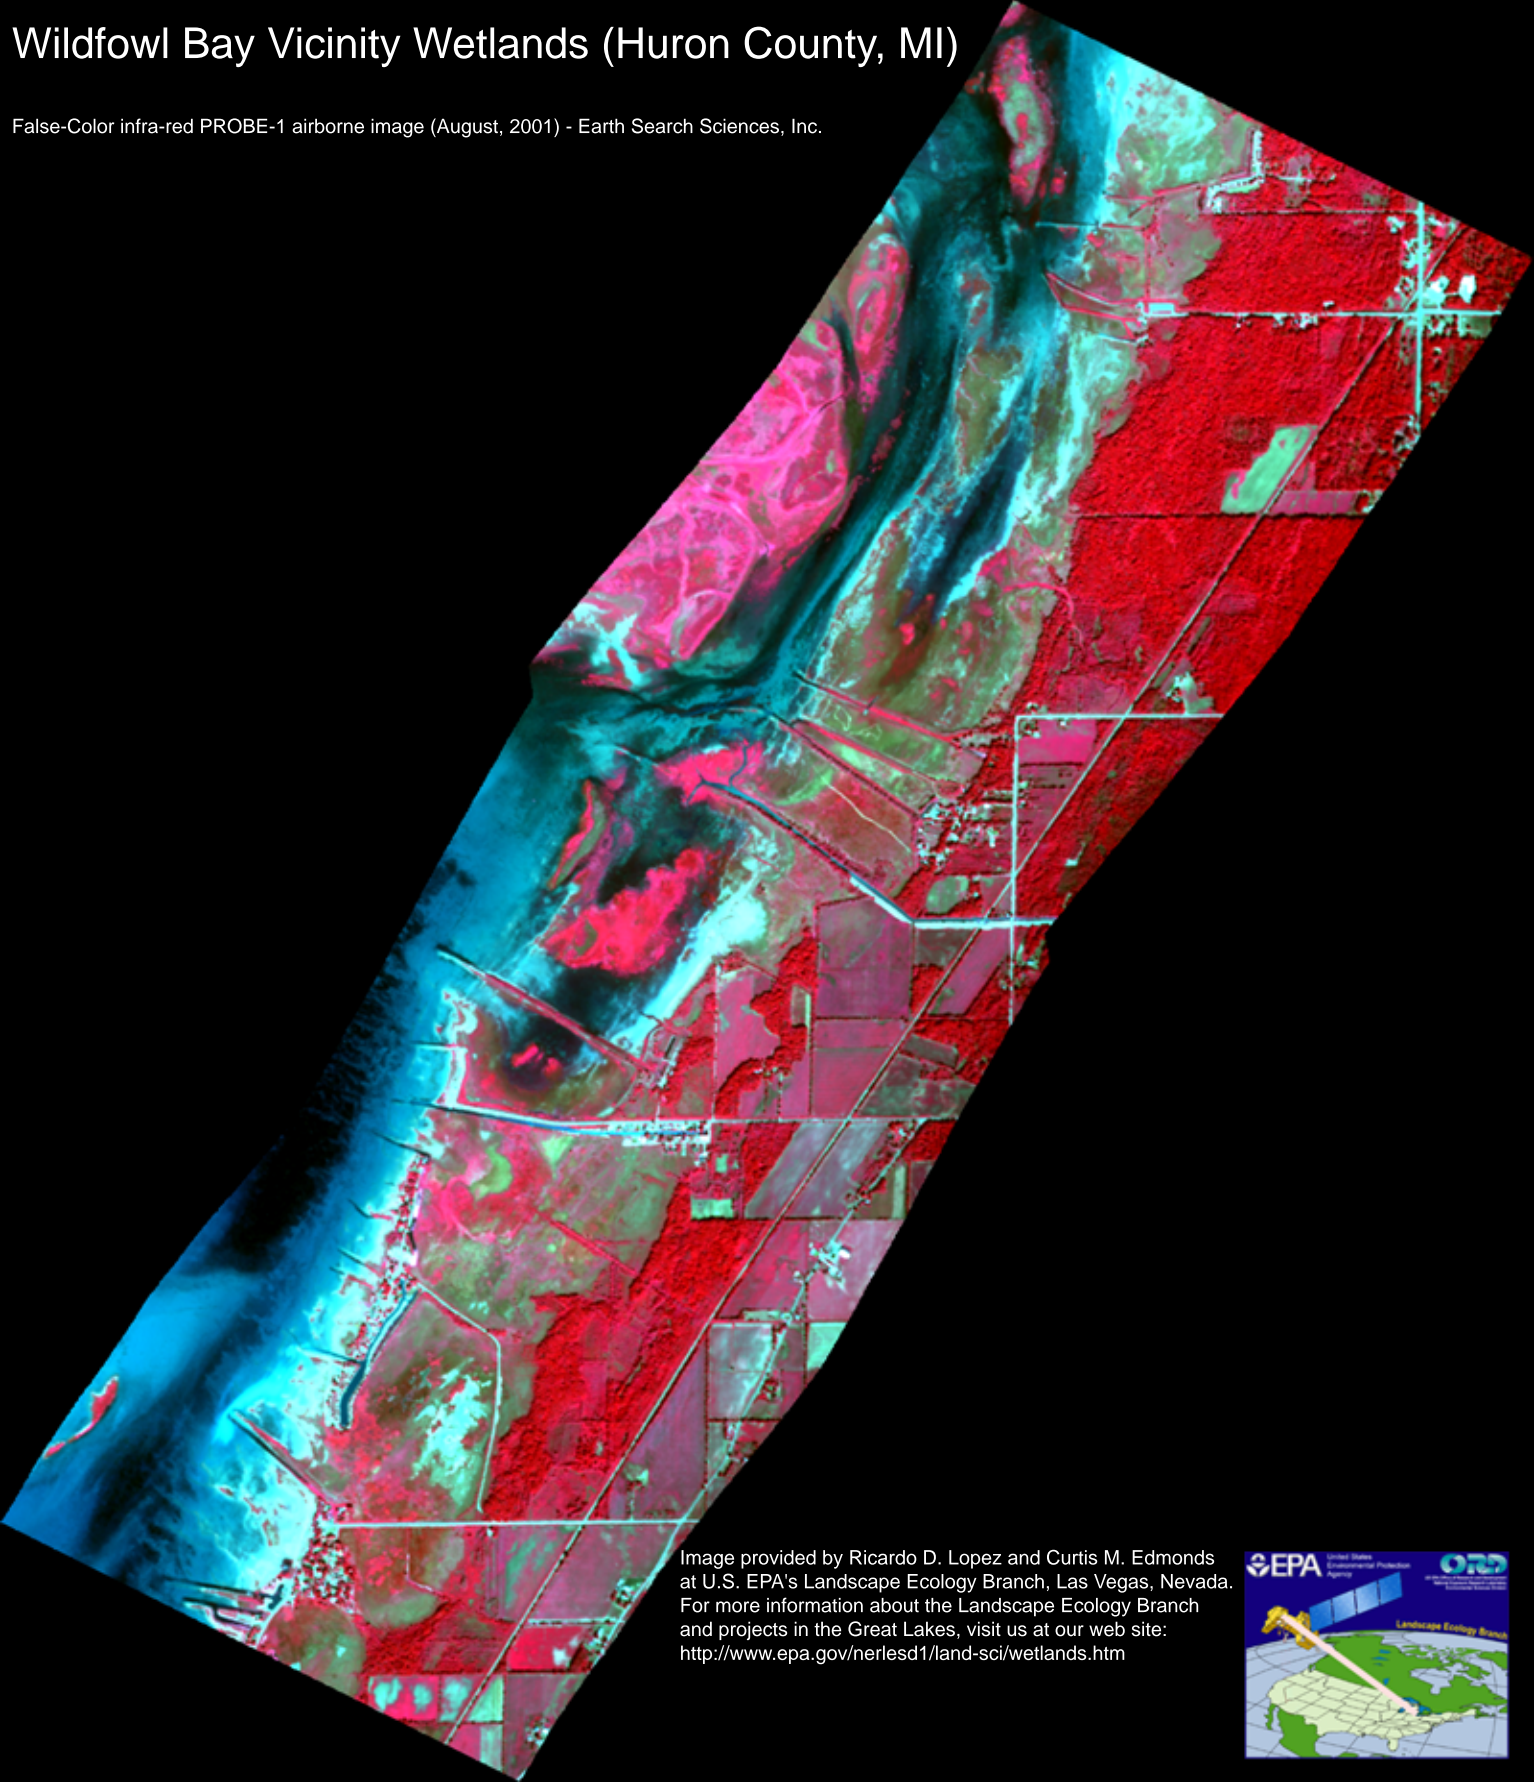

# Wildfowl Bay Vicinity Wetlands (Huron County, MI)

False-Color infra-red PROBE-1 airborne image (August, 2001) - Earth Search Sciences, Inc.

Image provided by Ricardo D. Lopez and Curtis M. Edmonds at U.S. EPA's Landscape Ecology Branch, Las Vegas, Nevada. For more information about the Landscape Ecology Branch and projects in the Great Lakes, visit us at our web site: <http://www.epa.gov/nerlesd1/land-sci/wetlands.htm>