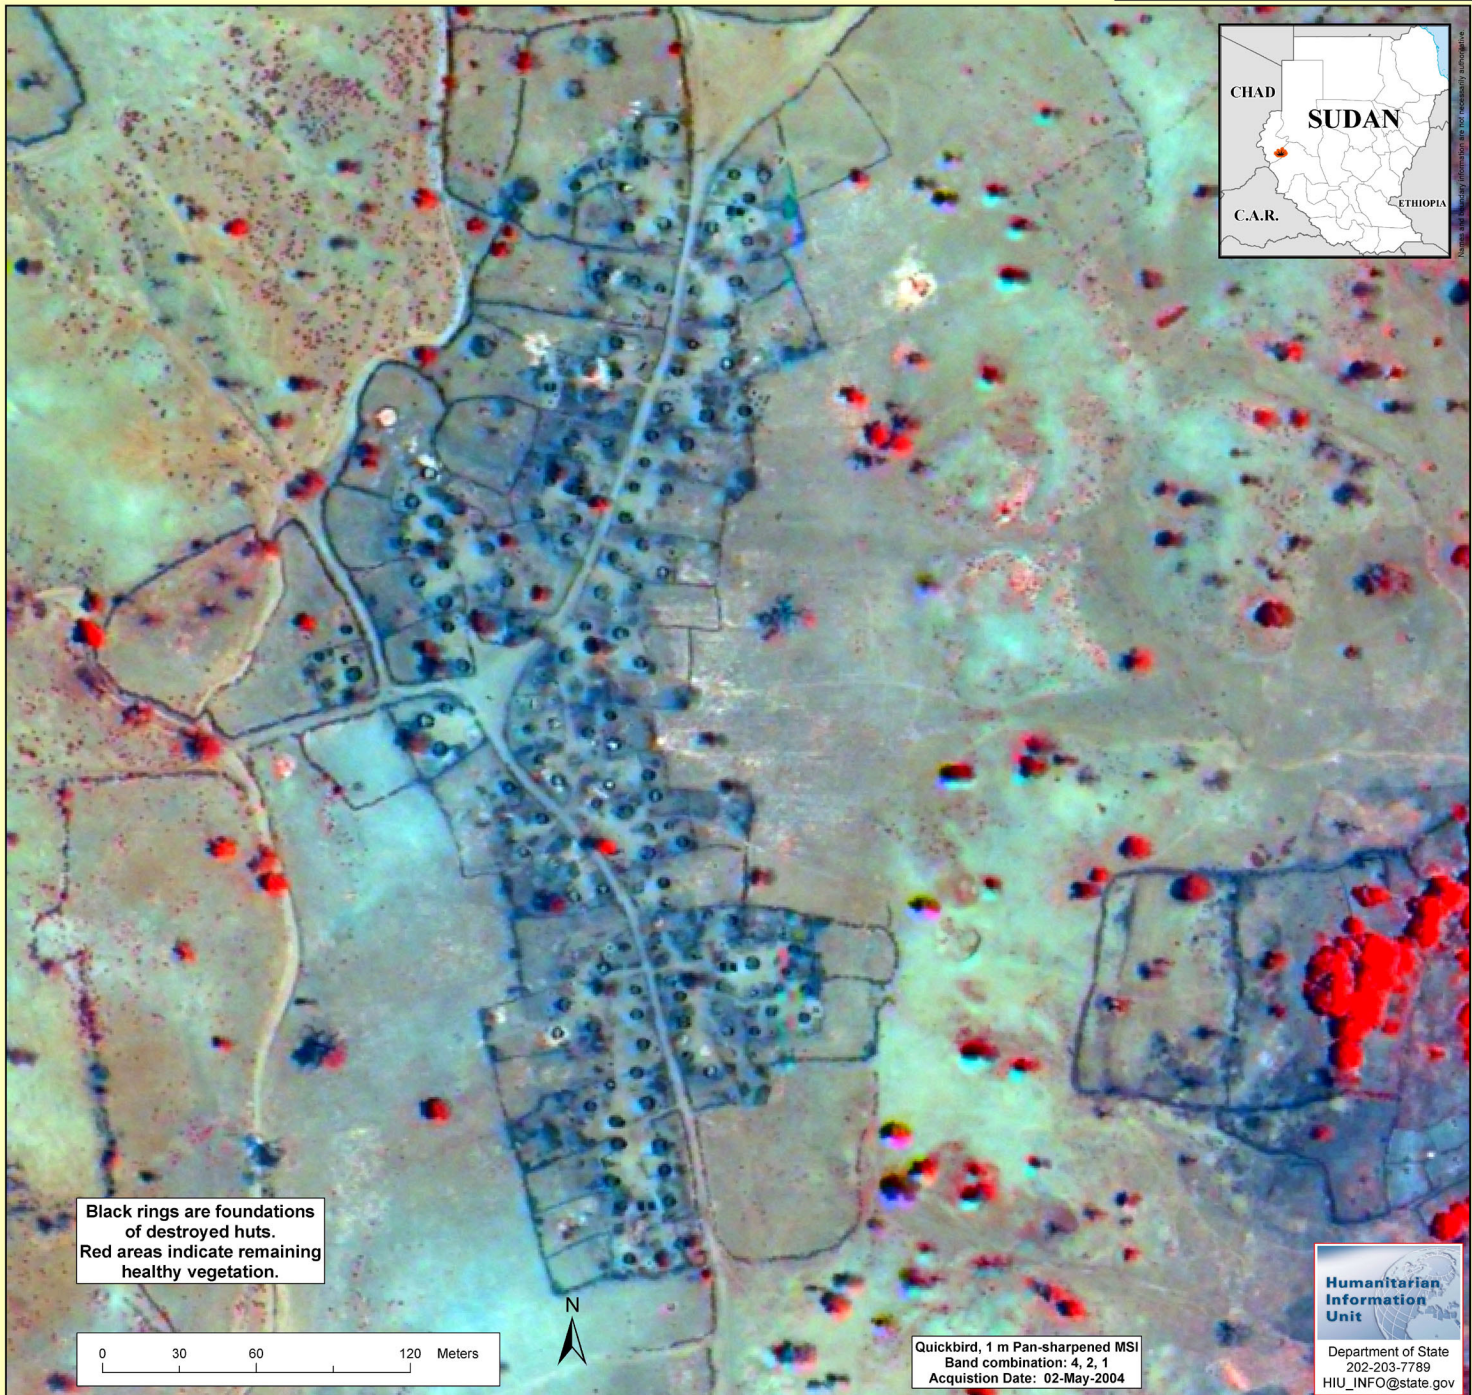

June 21, 2004

Destroyed Village near Shataya (129 of 133 structures destroyed)