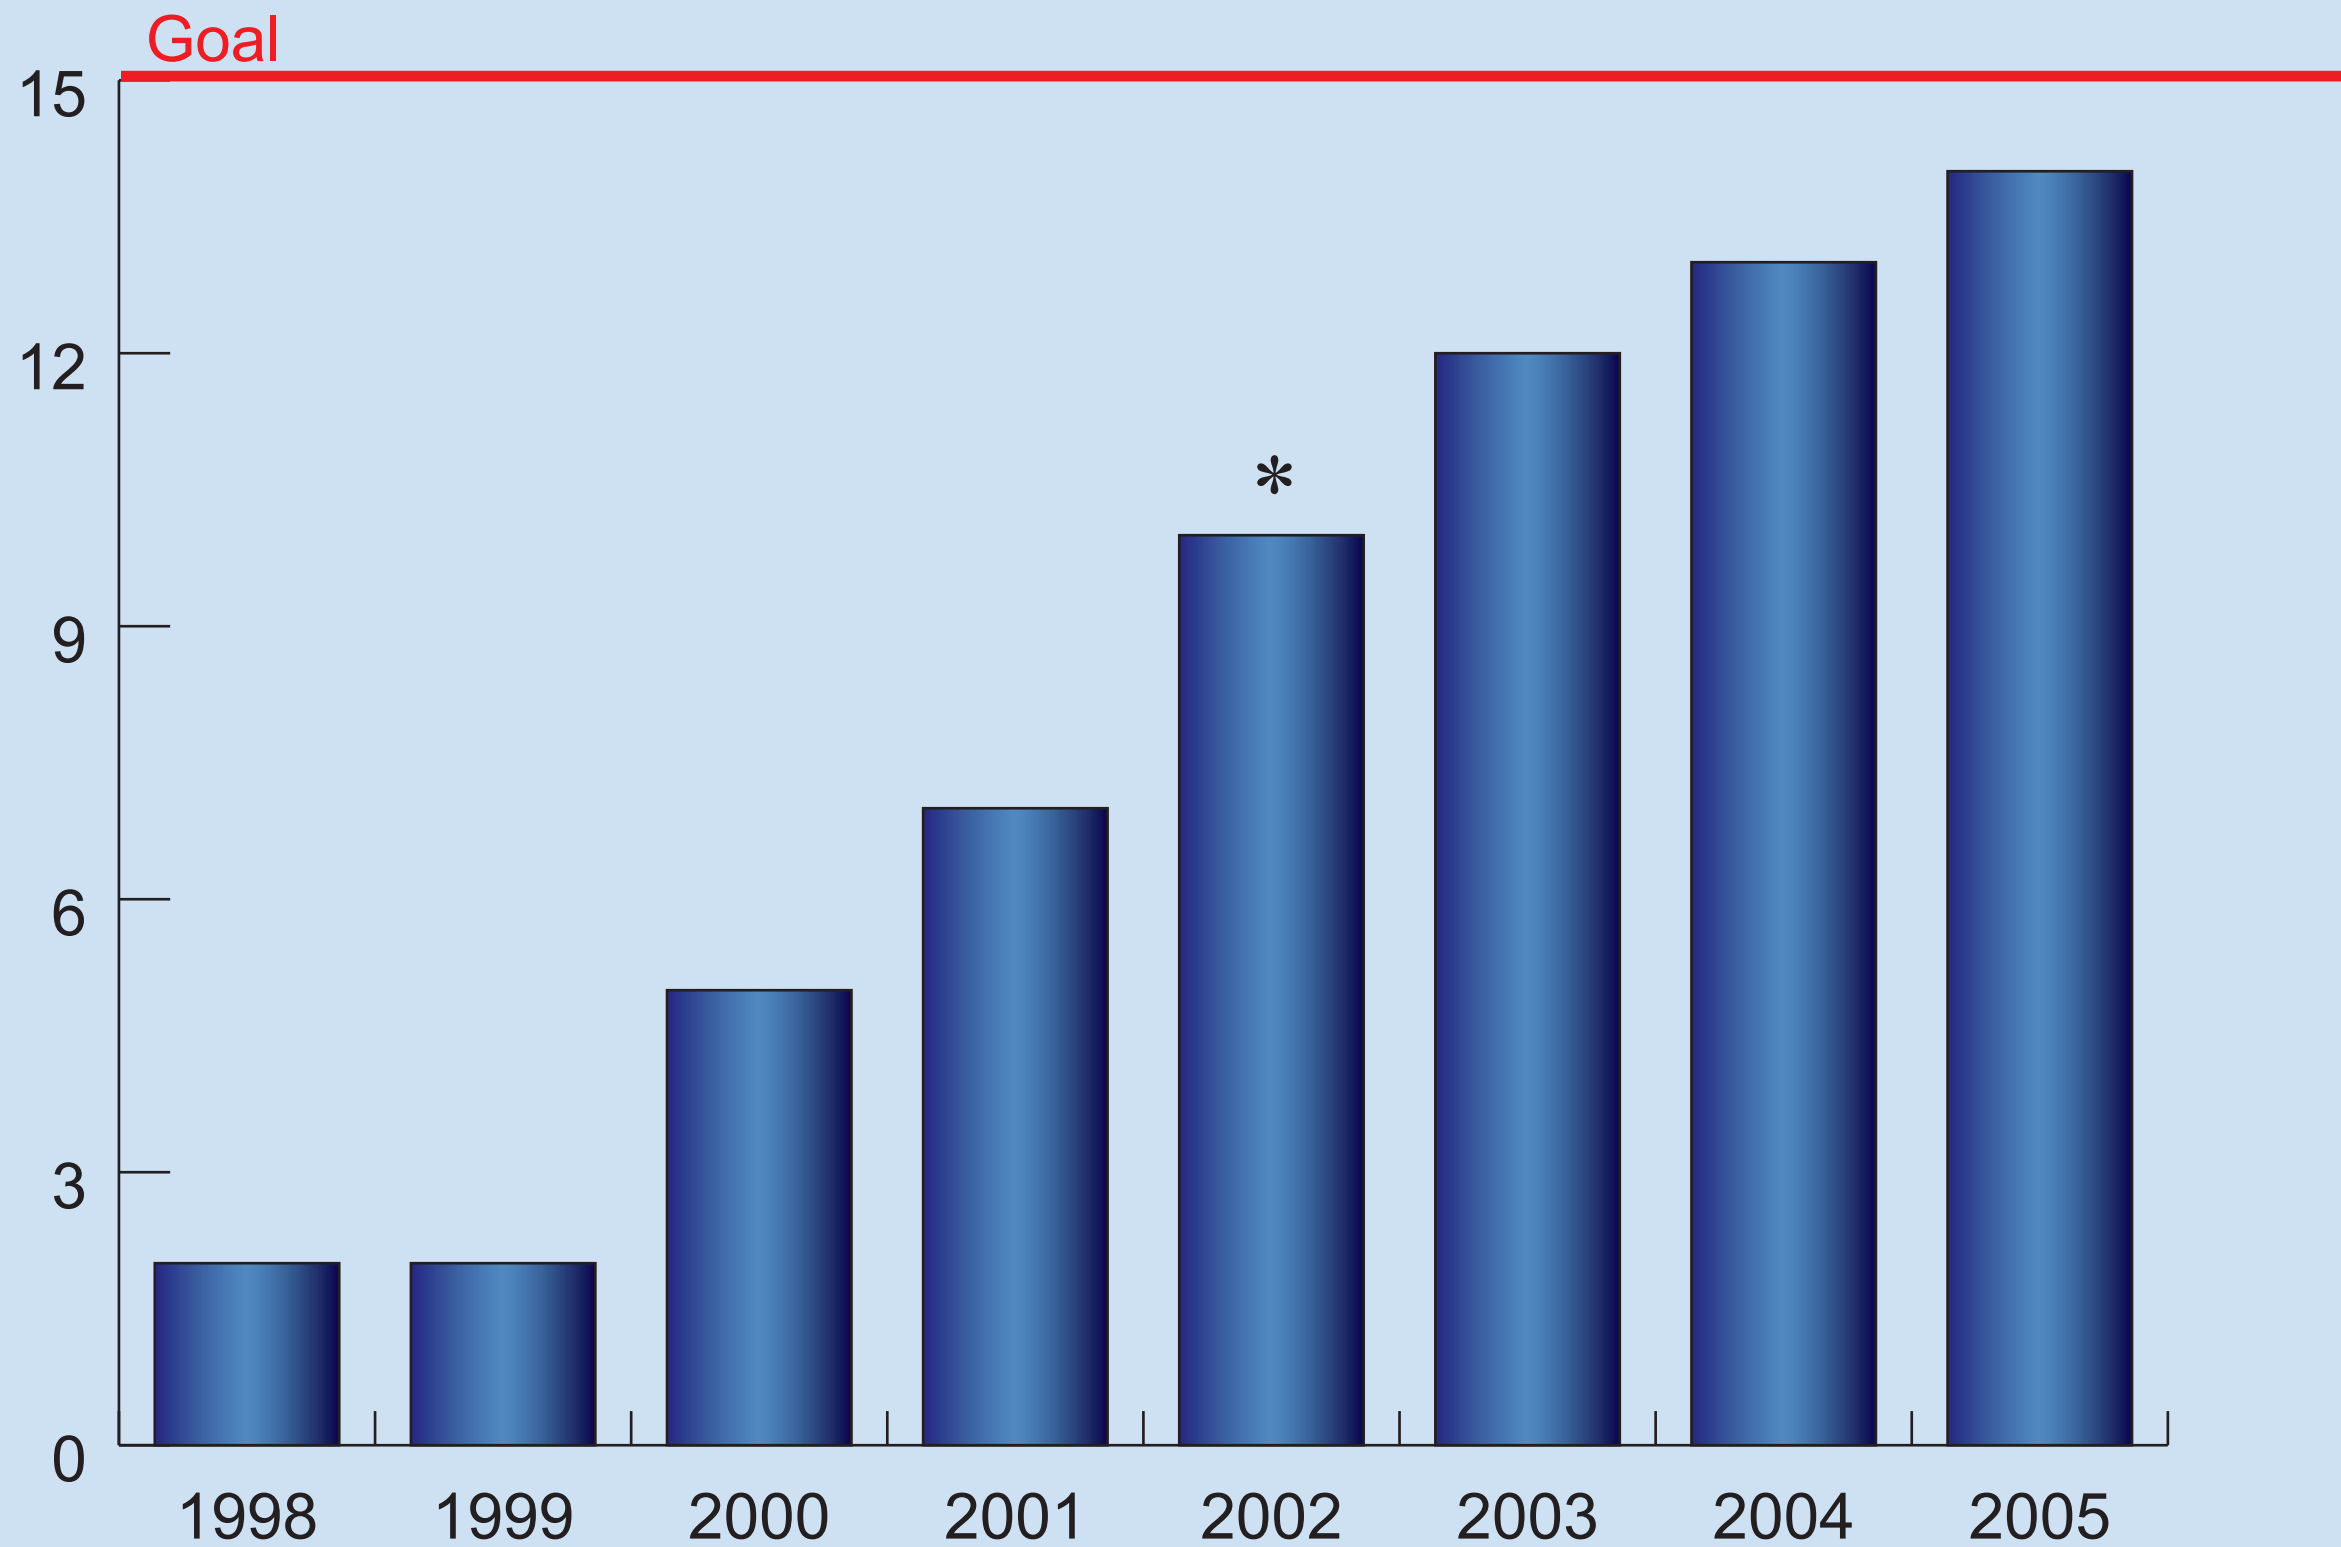

Figure 17. Progression of Signed Sister City Plans

* Matamoros/Brownsville SCP was originally signed in 1997 and updated in 2002.

Source: U.S. EPA Office of Solid Waste and Emergency Response. PROFEPA. 2005. Direccion General de Inspeccion de Fuentes de Contaminacion.