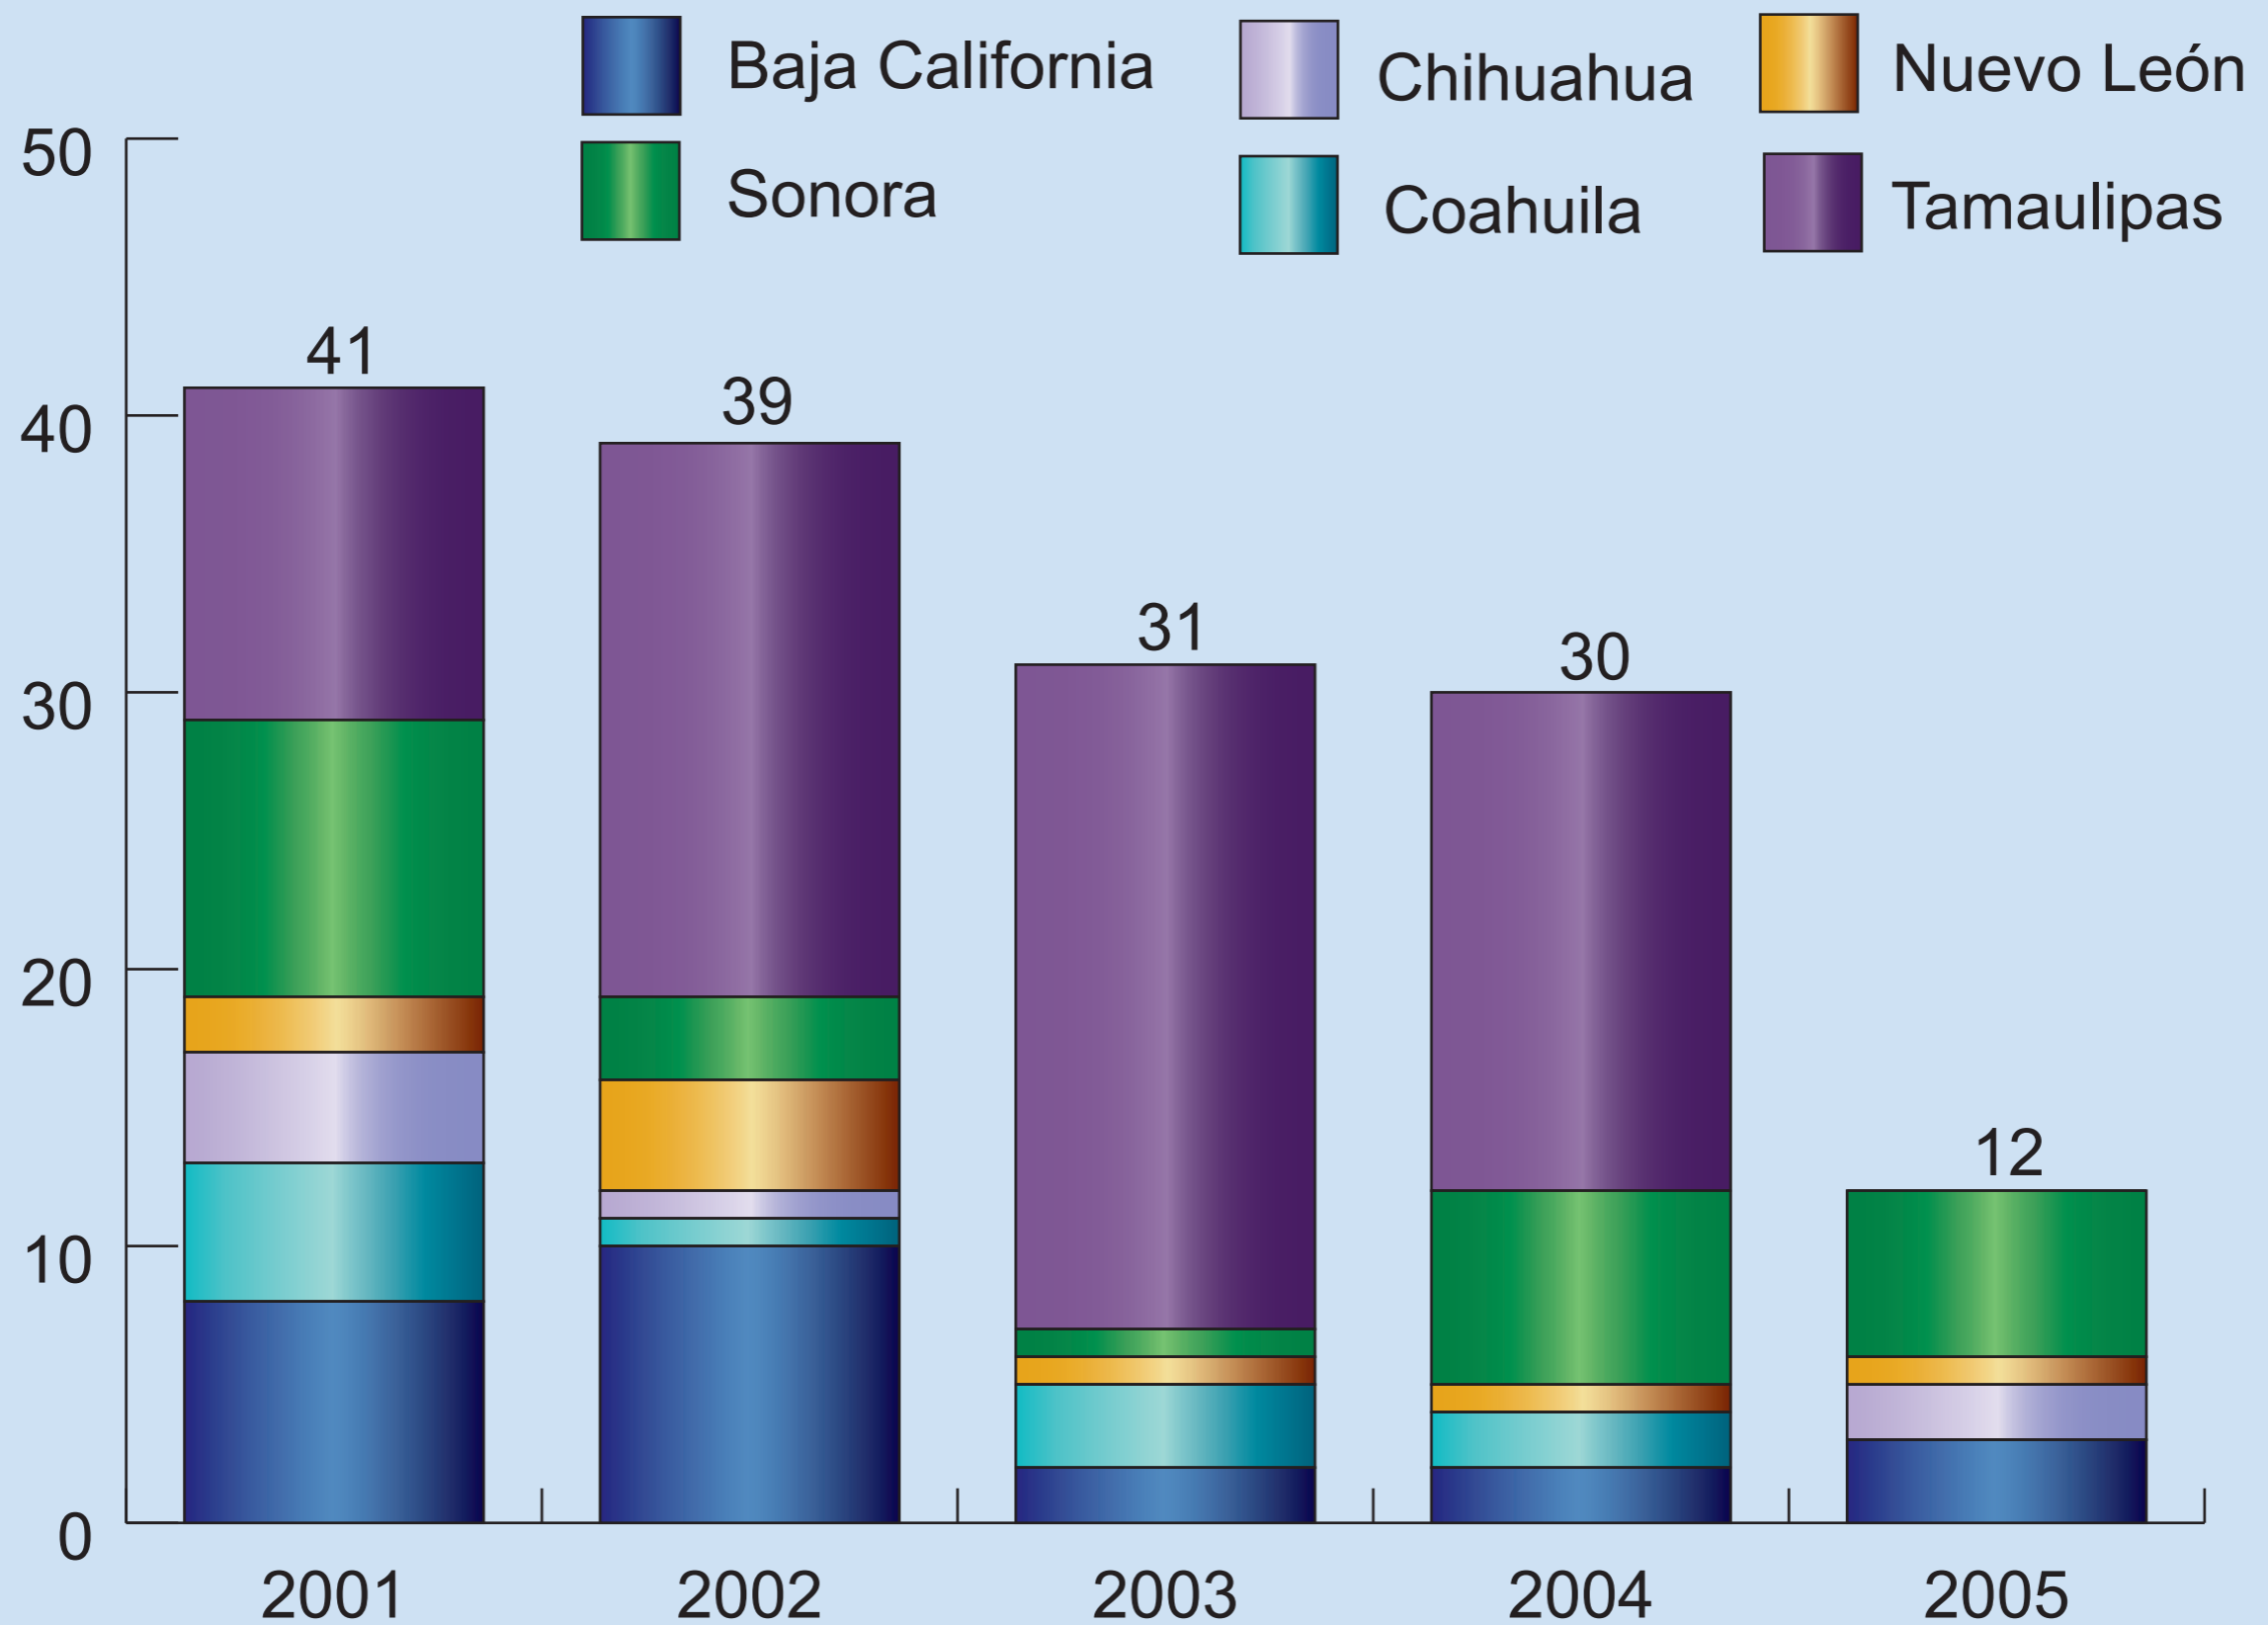

Figure 16. Number of Incident Notifications in the Mexican Side of the Border Region Received by COATEA

Source: Centro de Orientación para la Atención de Emergencias Ambientales. PROFEPA. 2005. Notifications received by CENACOM are unavailable.