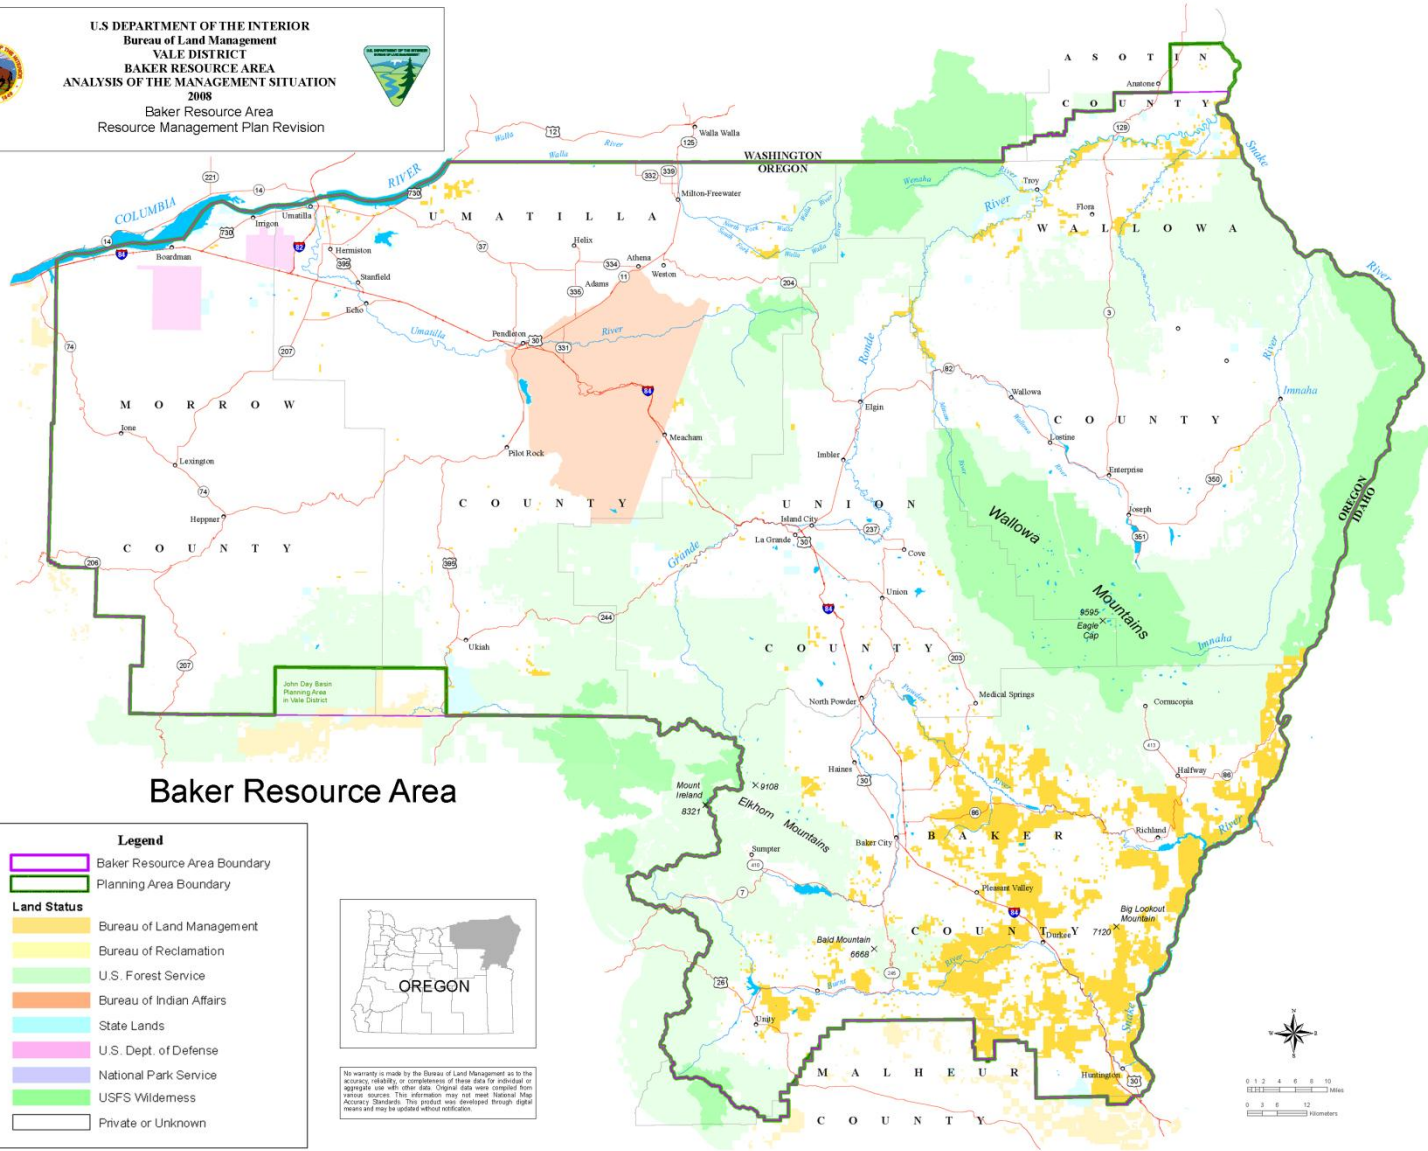

U.S. DEPARTMENT OF THE INTERIOR
Bureau of Land Management
VALE DISTRICT
BAKER RESOURCE AREA
ANALYSIS OF THE MANAGEMENT SITUATION
2008
Baker Resource Area
Resource Management Plan Revision

Baker Resource Area

Legend

- Baker Resource Area Boundary
- Planning Area Boundary

Land Status

- Bureau of Land Management
- Bureau of Reclamation
- U.S. Forest Service
- Bureau of Indian Affairs
- State Lands
- U.S. Dept. of Defense
- National Park Service
- USFS Wilderness
- Private or Unknown