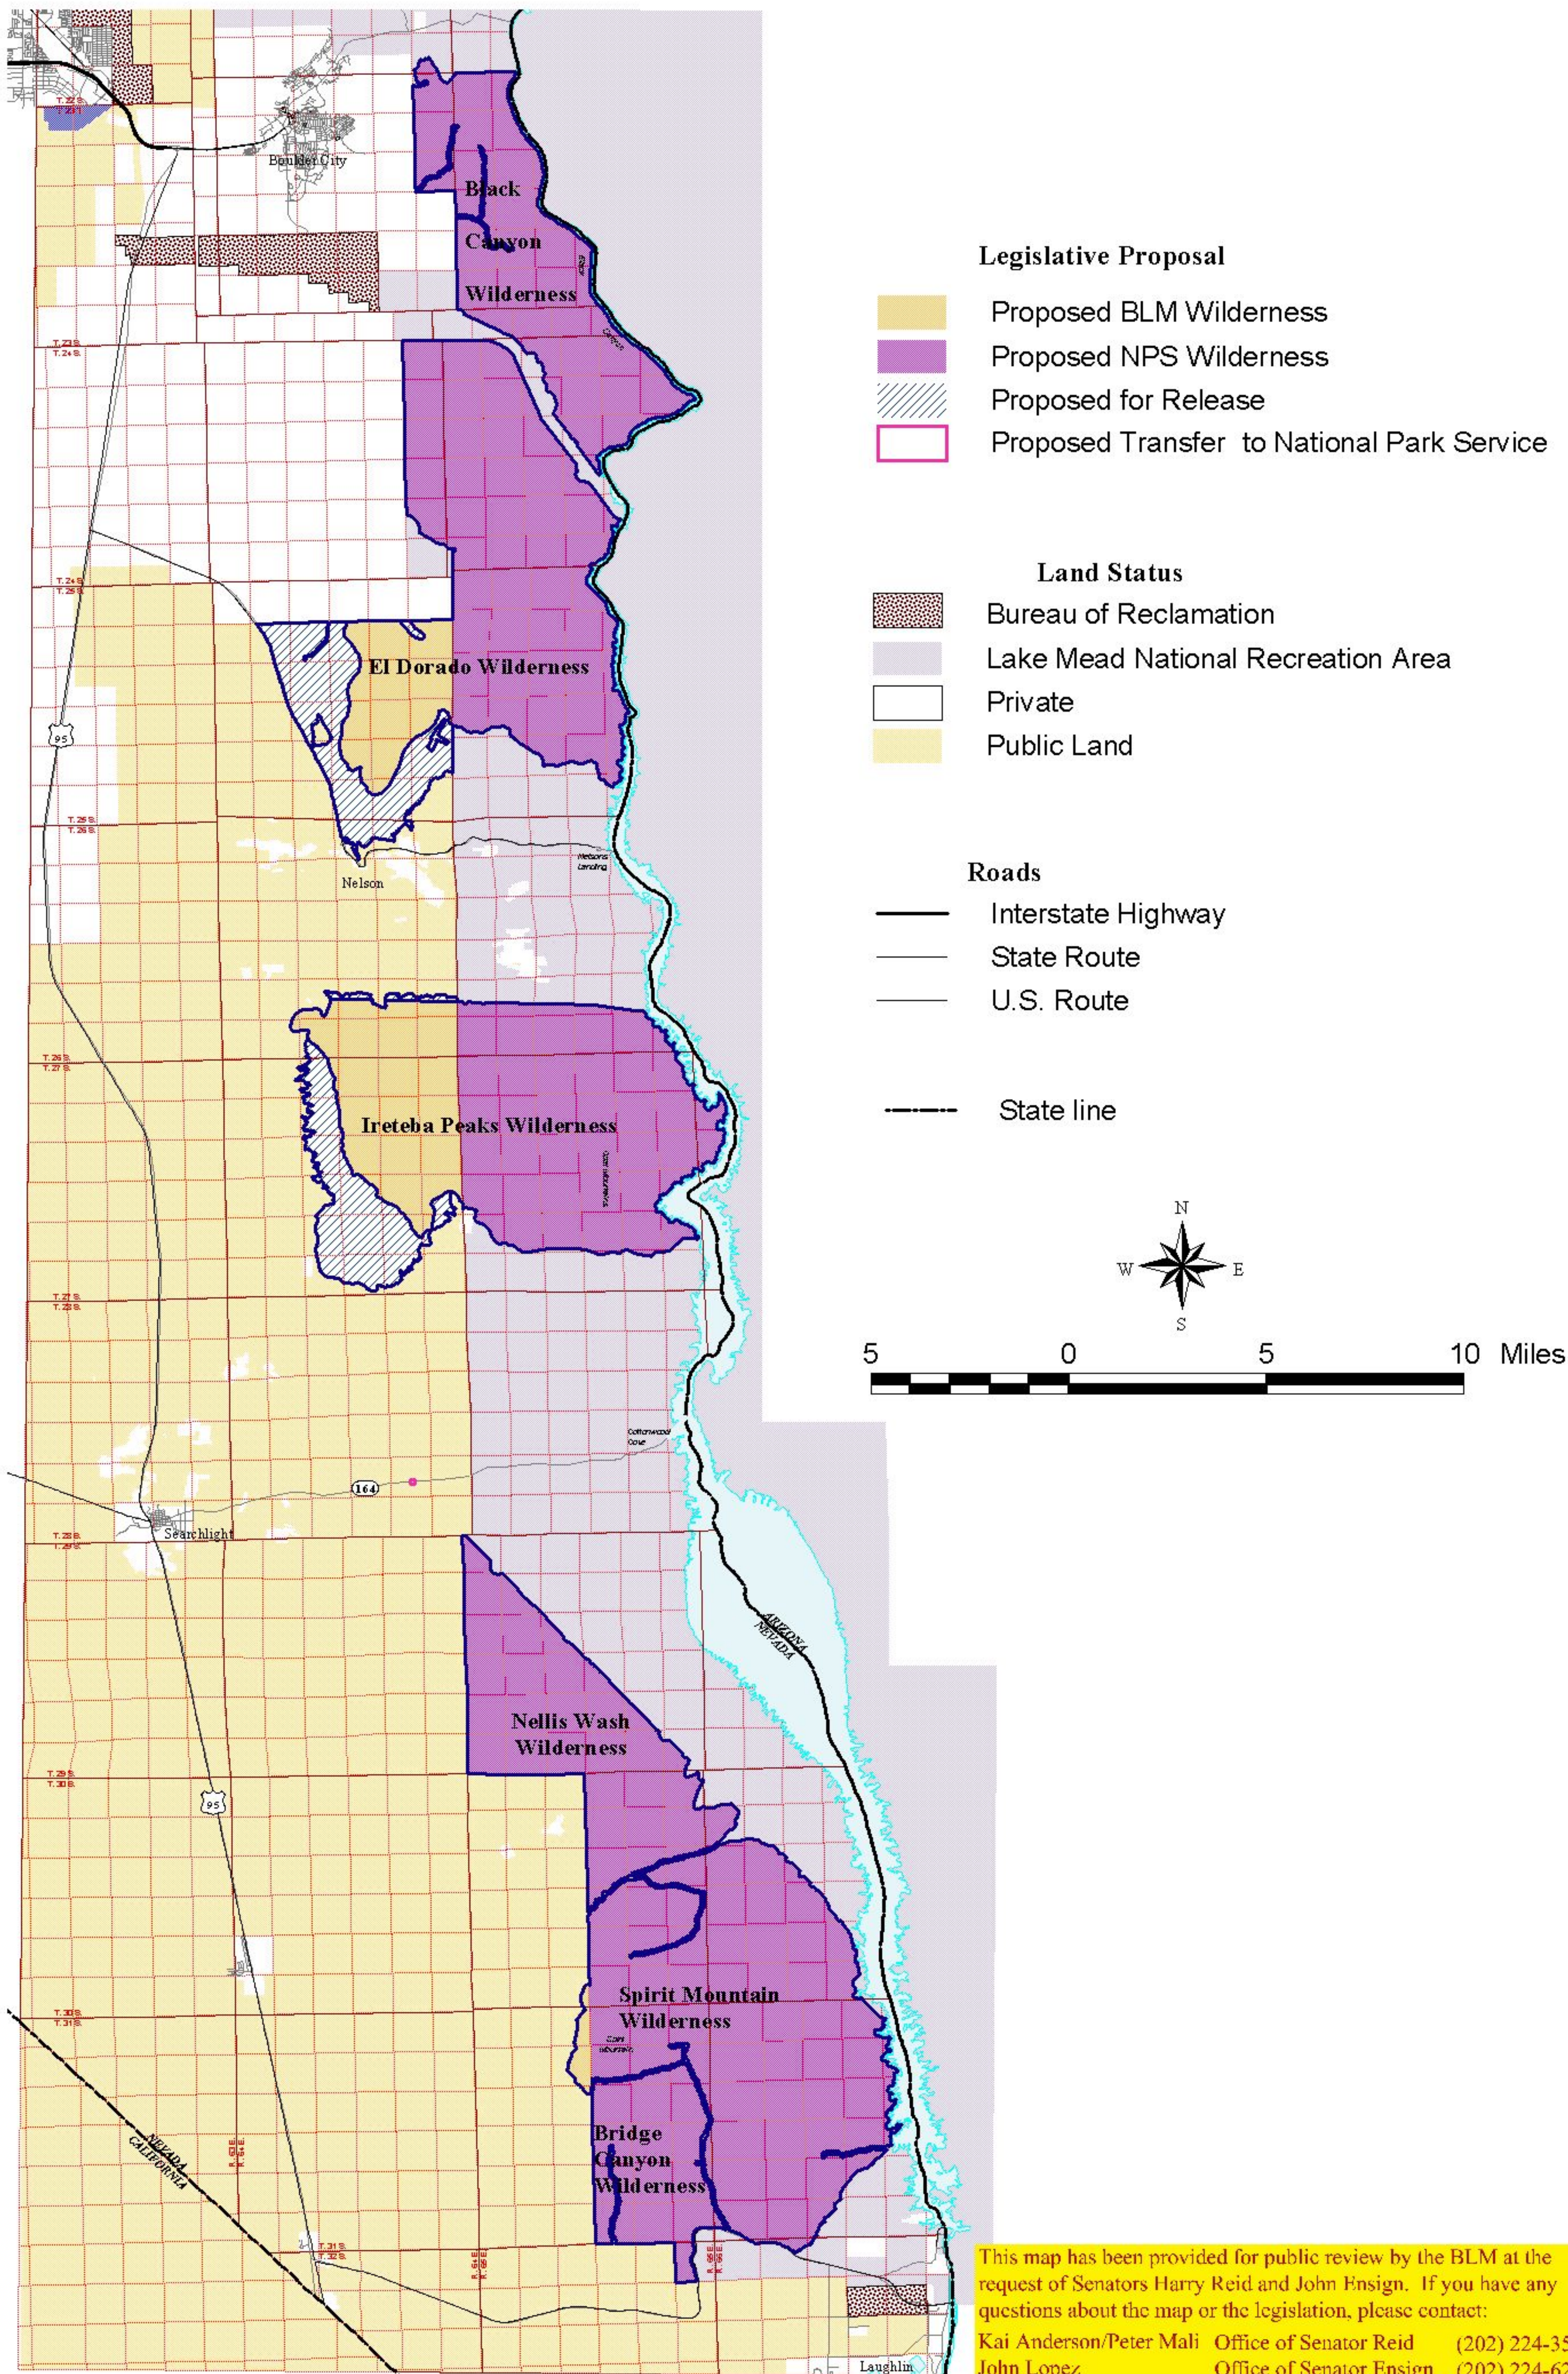

# El Dorado/Spirit Mountain

This map prepared at the request of Senator Harry Reid and Senator John Ensign

This map has been provided for public review by the BLM at the request of Senators Harry Reid and John Ensign. If you have any questions about the map or the legislation, please contact: