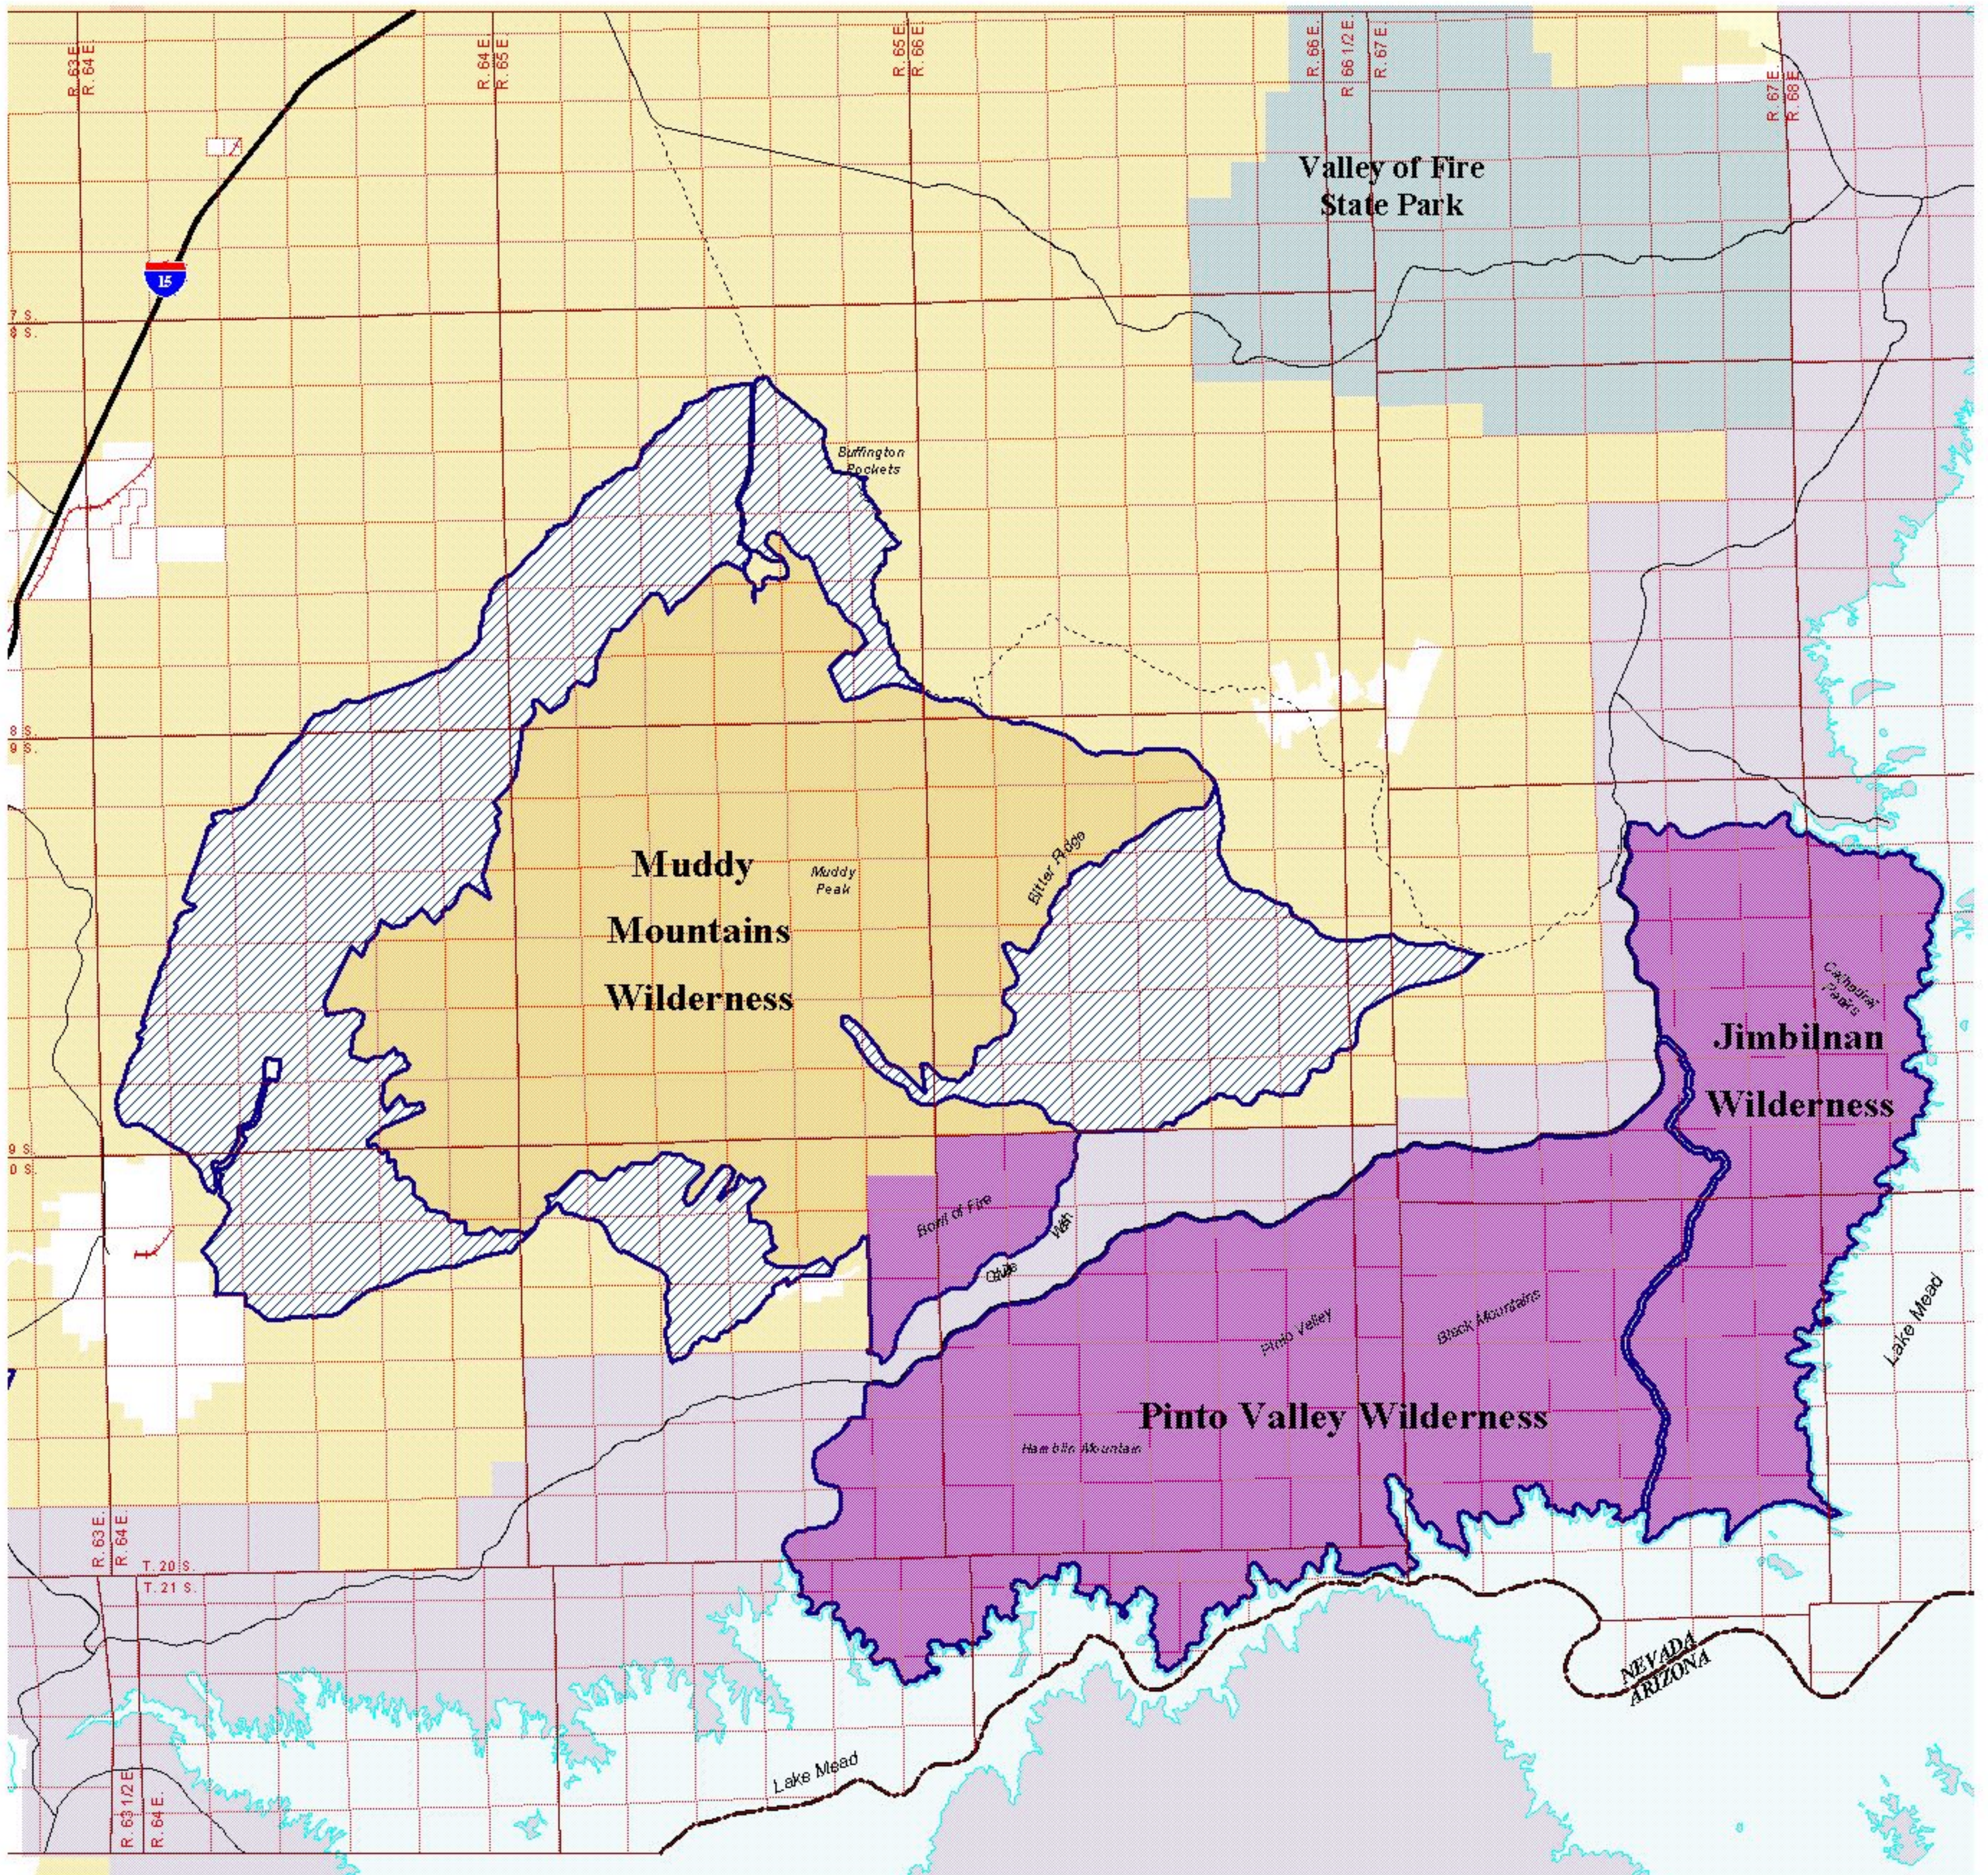

Muddy Mountains

This map prepared at the request of Senator Harry Reid and Senator John Ensign

This map has been provided for public review by the BLM at the request of Senators Harry Reid and John Ensign. If you have any questions about the map or the legislation, please contact:
 Kai Anderson/Peter Mali Office of Senator Reid (202) 224-3542
 John Lopez Office of Senator Ensign (202) 224-6244