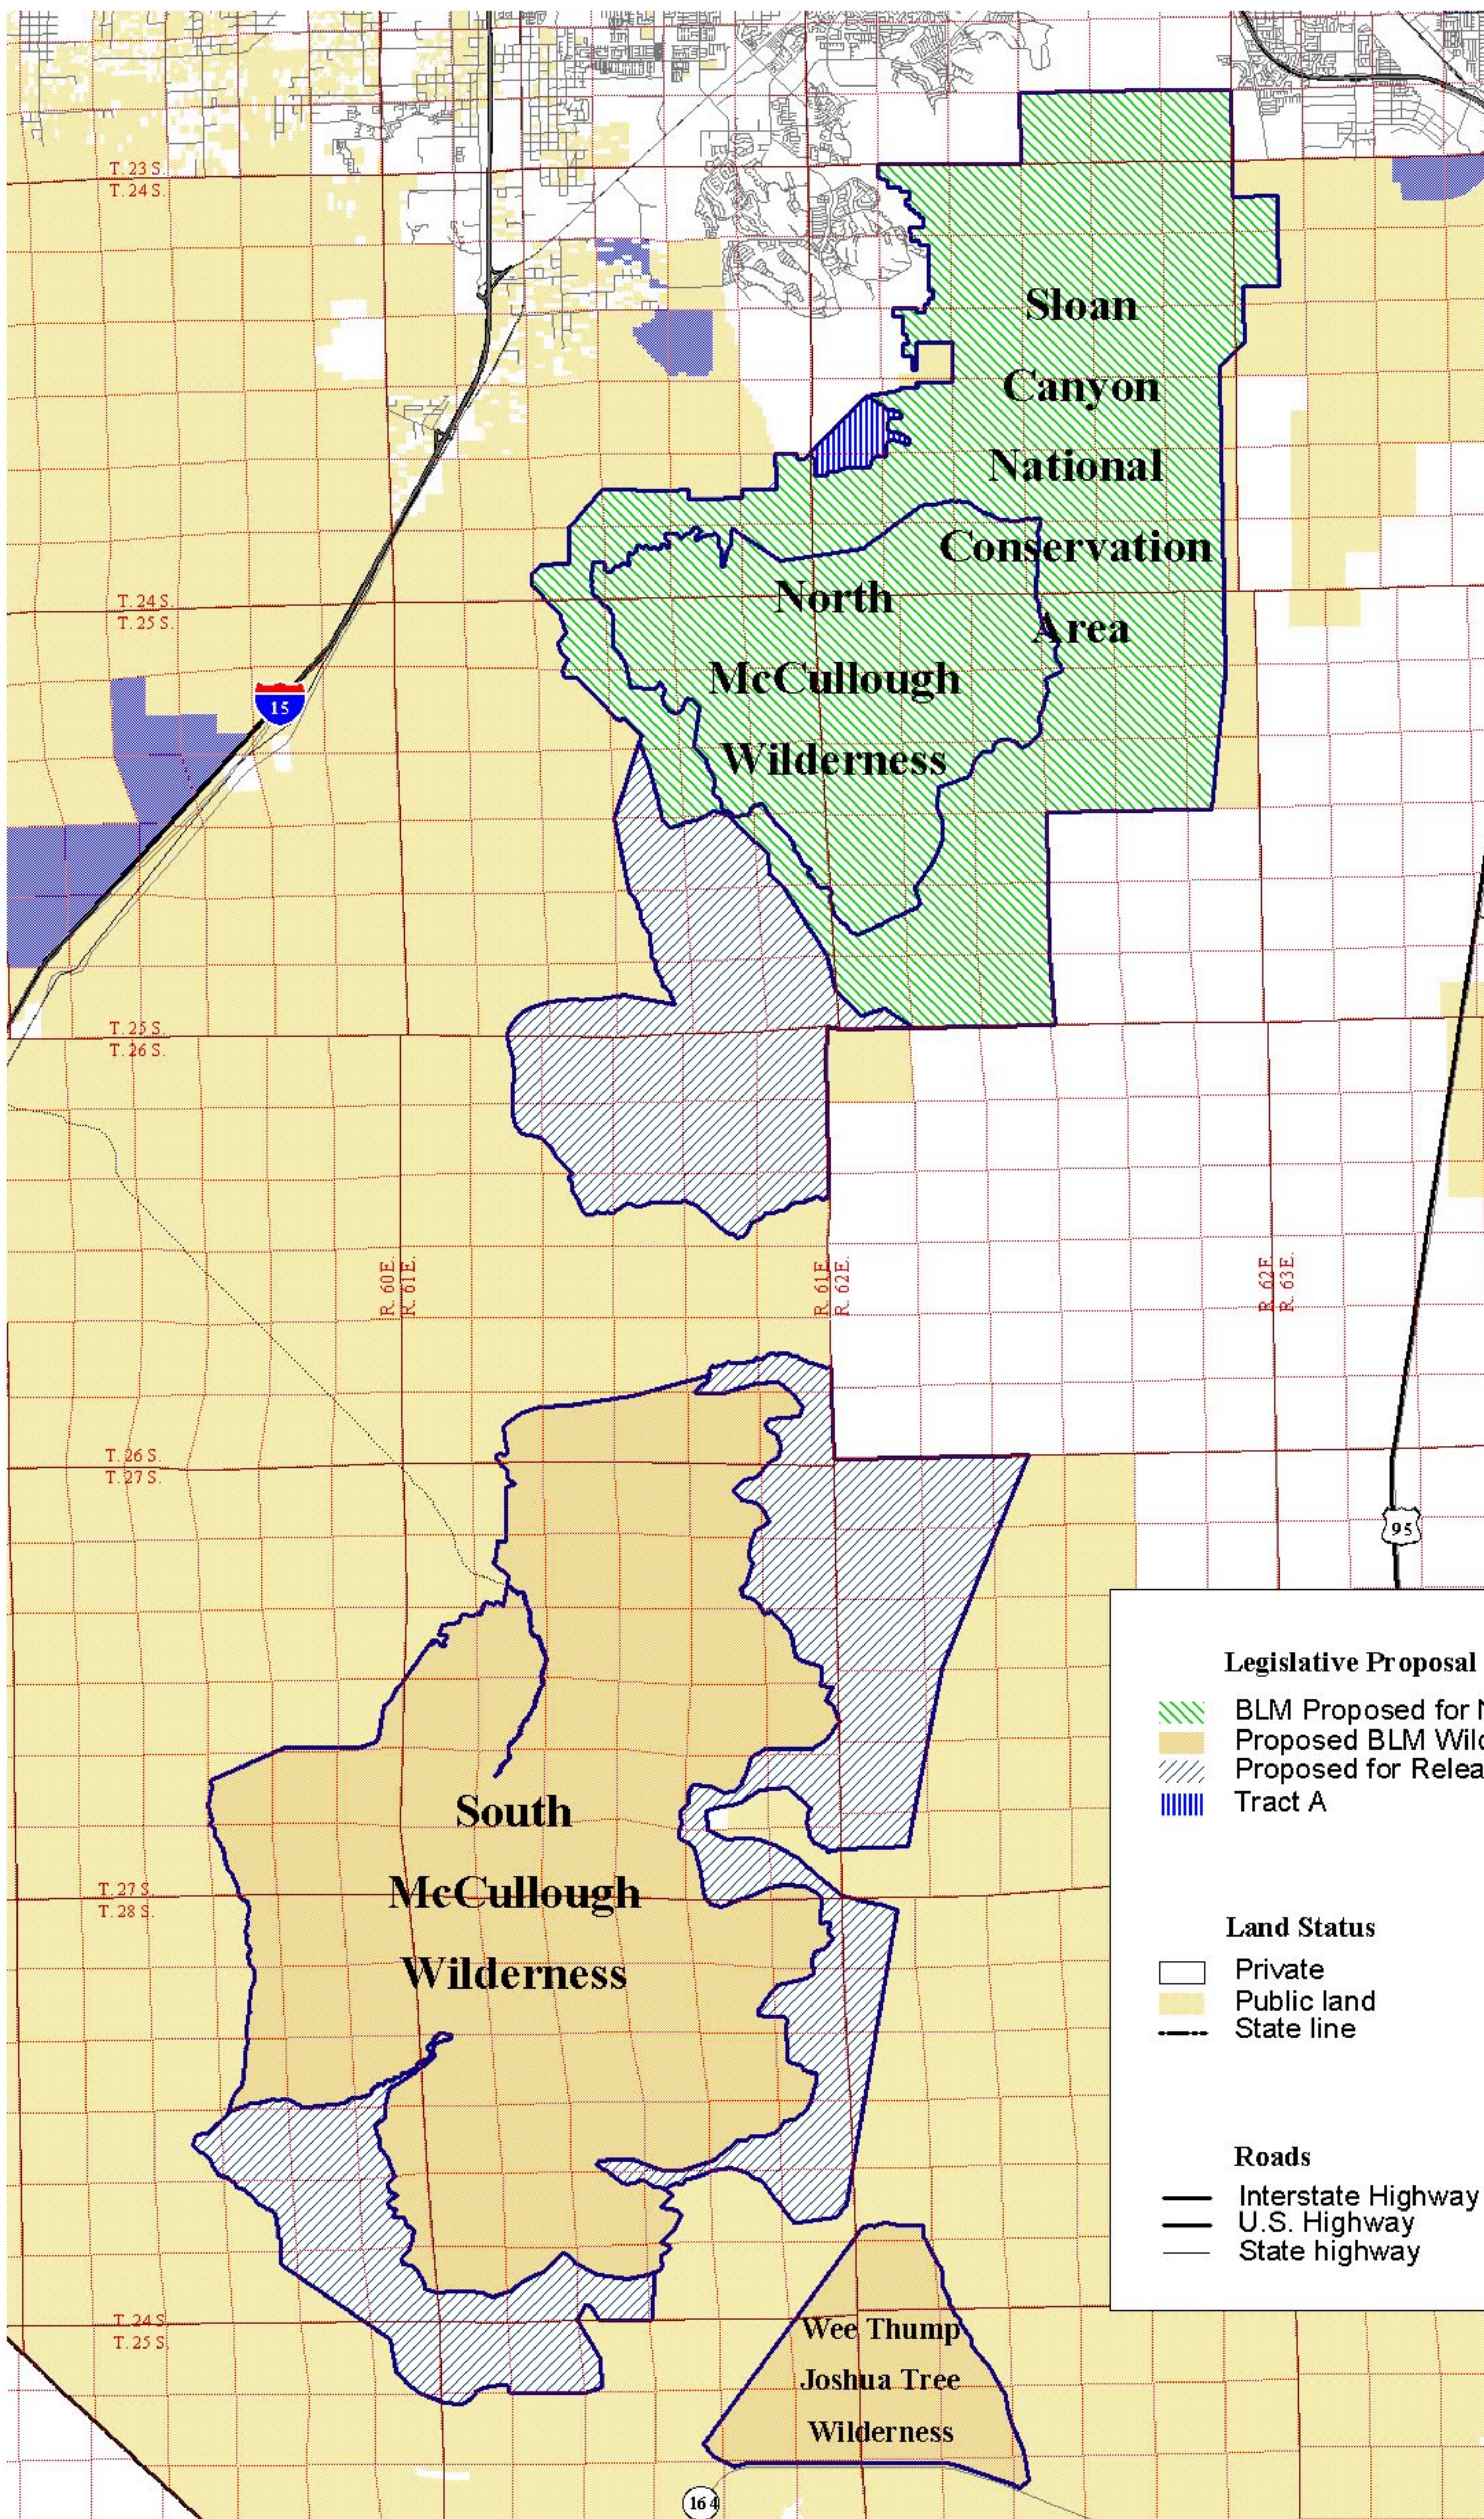

McCulloughs

This map prepared at the request of Senator Harry Reid and Senator John Ensign

Legislative Proposal	
	BLM Proposed for National Conservation Area
	Proposed BLM Wilderness
	Proposed for Release
	Tract A

Land Status	
	Private
	Public land
	State line

Roads	
	Interstate Highway
	U.S. Highway
	State highway

This map has been provided for public review by the BLM at the request of Senators Harry Reid and John Ensign. If you have any questions about the map or the legislation, please contact: