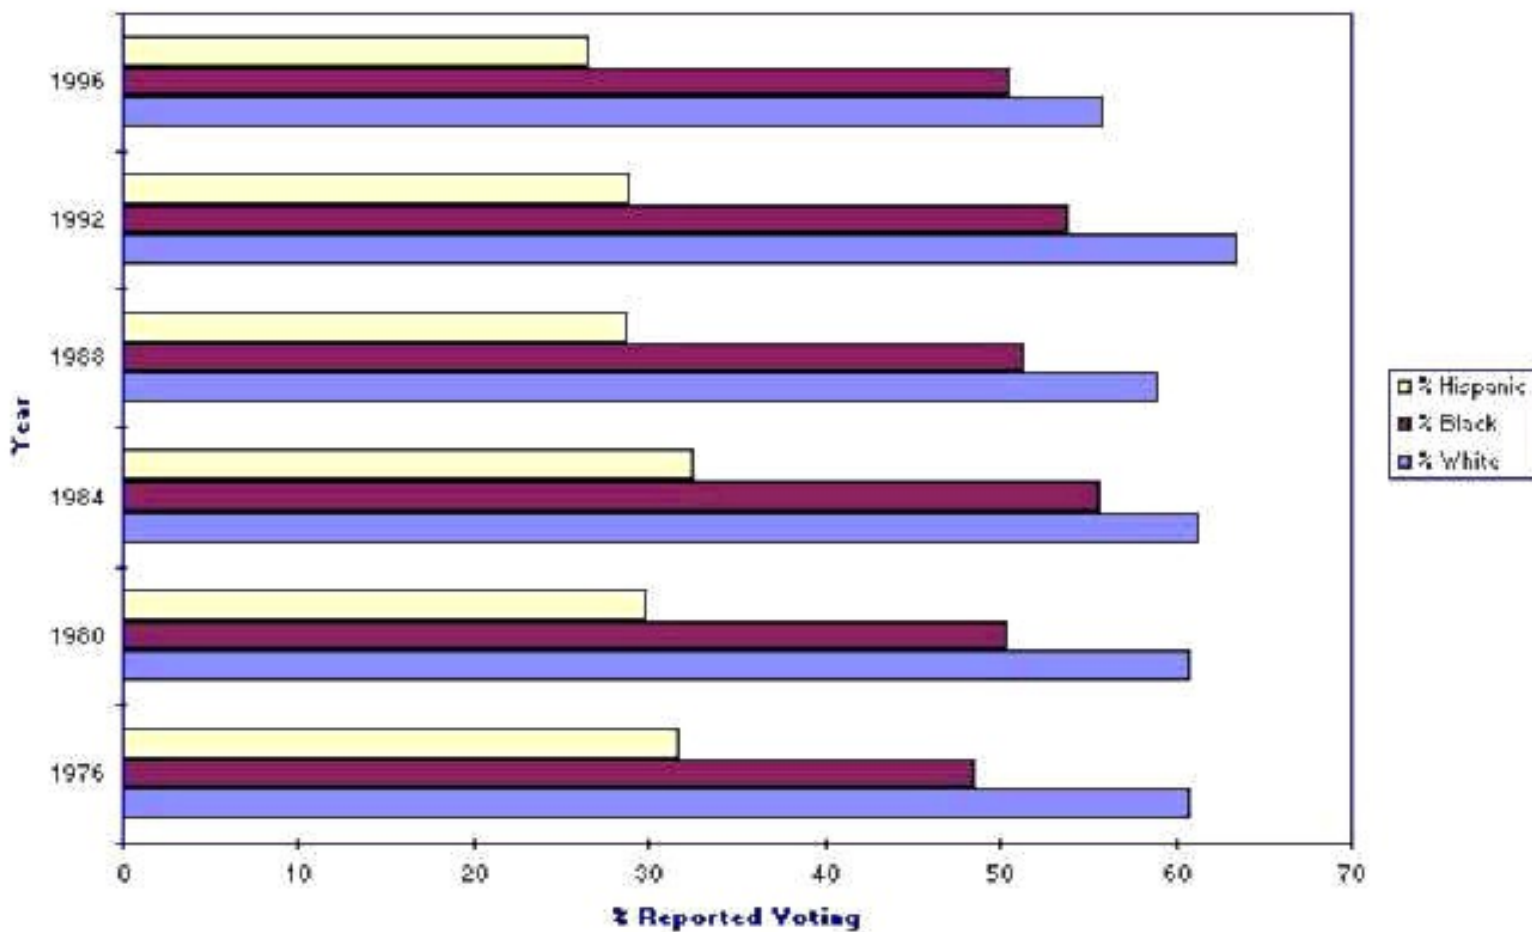

Black	14,175,000	54.9	4,786,000	33.8
Hispanic	6,095,000	34.9	1,397,000	22.9
1972				
White	121,243,000	73.4	78,166,000	64.5
Black	13,493,000	65.5	7,032,000	52.1
Hispanic	5,616,000	44.4	2,103,000	37.5
* Persons of Hispanic origin may be of any race.				

The following chart pertains *only* to Presidential elections.

Reported Voting by Race and Ethnicity - Presidential Elections 1976-1996