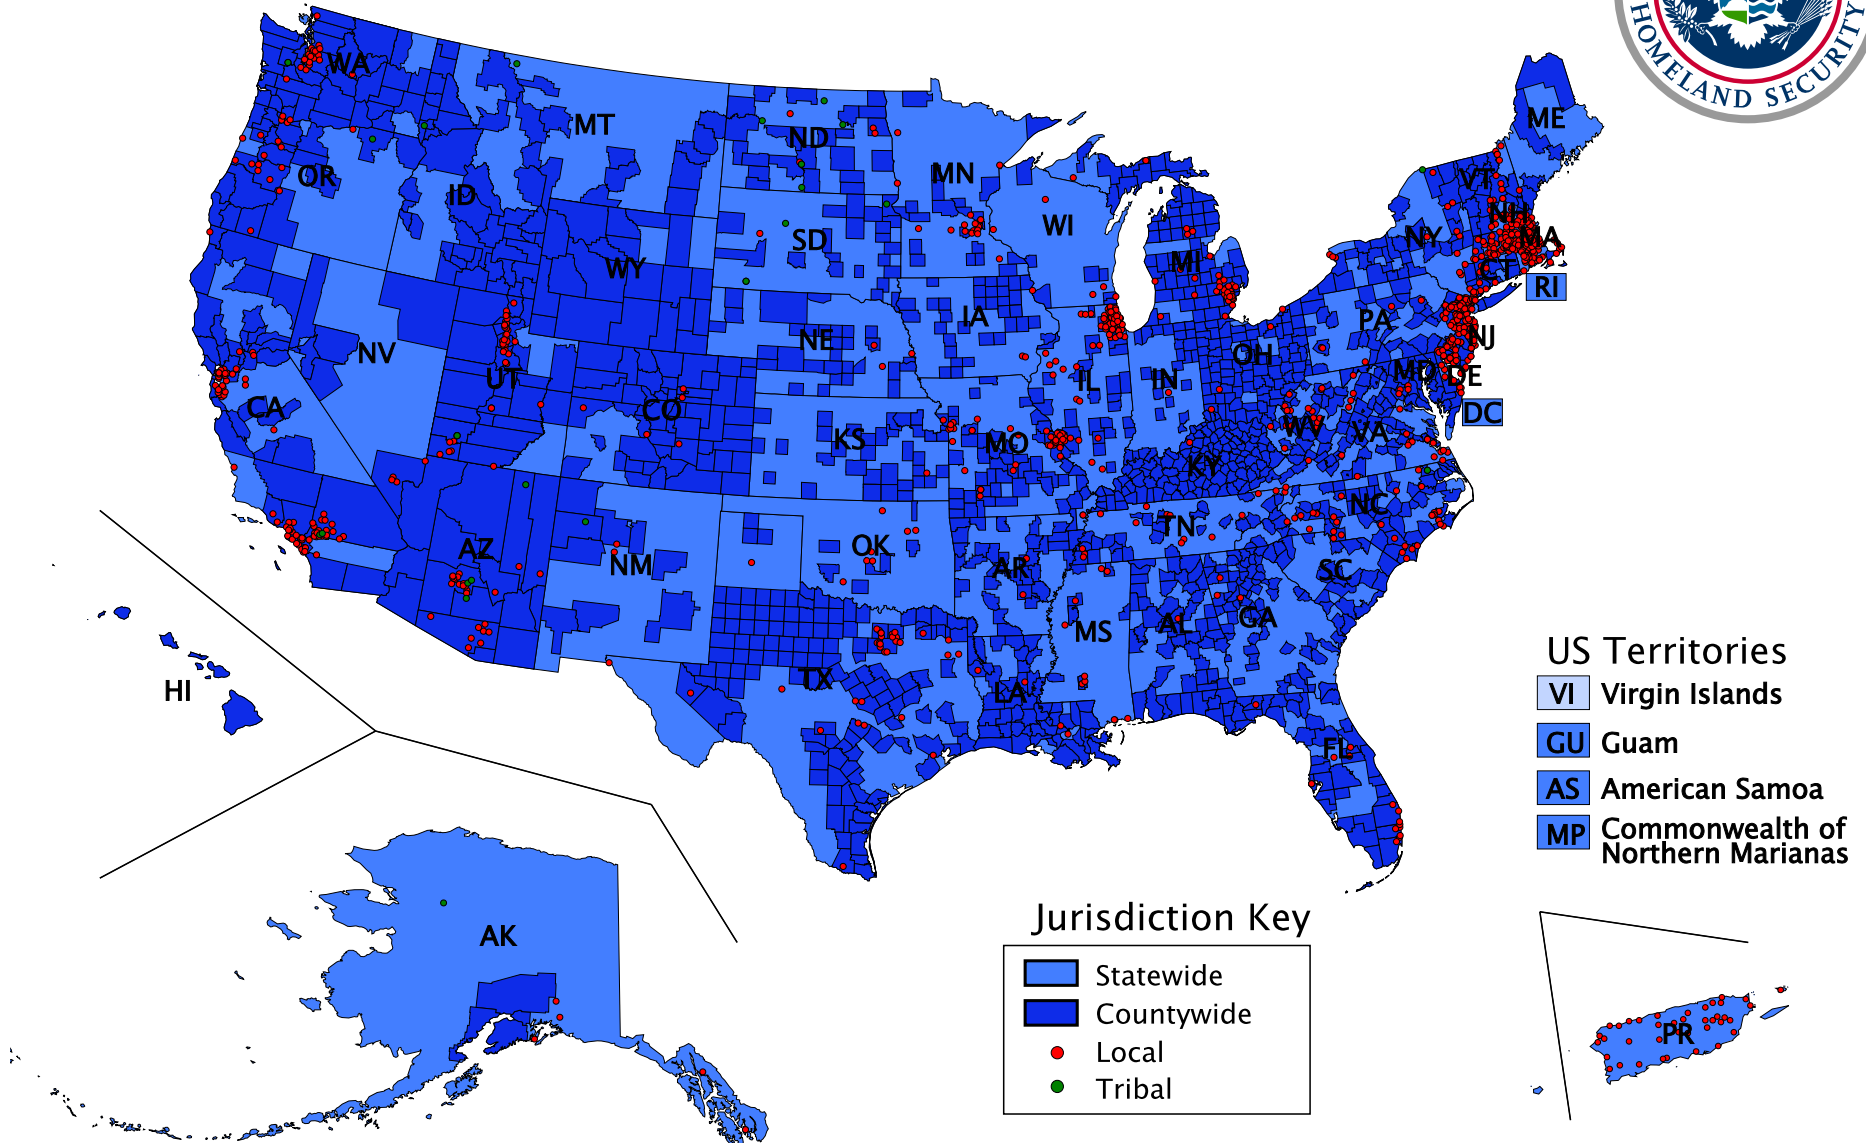

Citizen Corps Councils

- US Territories
- VI Virgin Islands
- GU Guam
- AS American Samoa
- MP Commonwealth of Northern Marianas

Jurisdiction Key

- Statewide
- Countywide
- Local
- Tribal

Total Active Statewide Councils	55
Total Active Countywide/Local/Tribal Councils	2374
Population Served, based on 2000 Census Data	225413037 (79% of total US population)

Citizen Corps Councils

Alaska

State of Alaska Citizen Corps Council

County Councils (4)

Anchorage Citizen Corps Council

Fairbanks Citizen Corps Council

Kenai Peninsula Borough Citizen Corps Council

Matanuska-Susitna Borough Citizen Corps Council