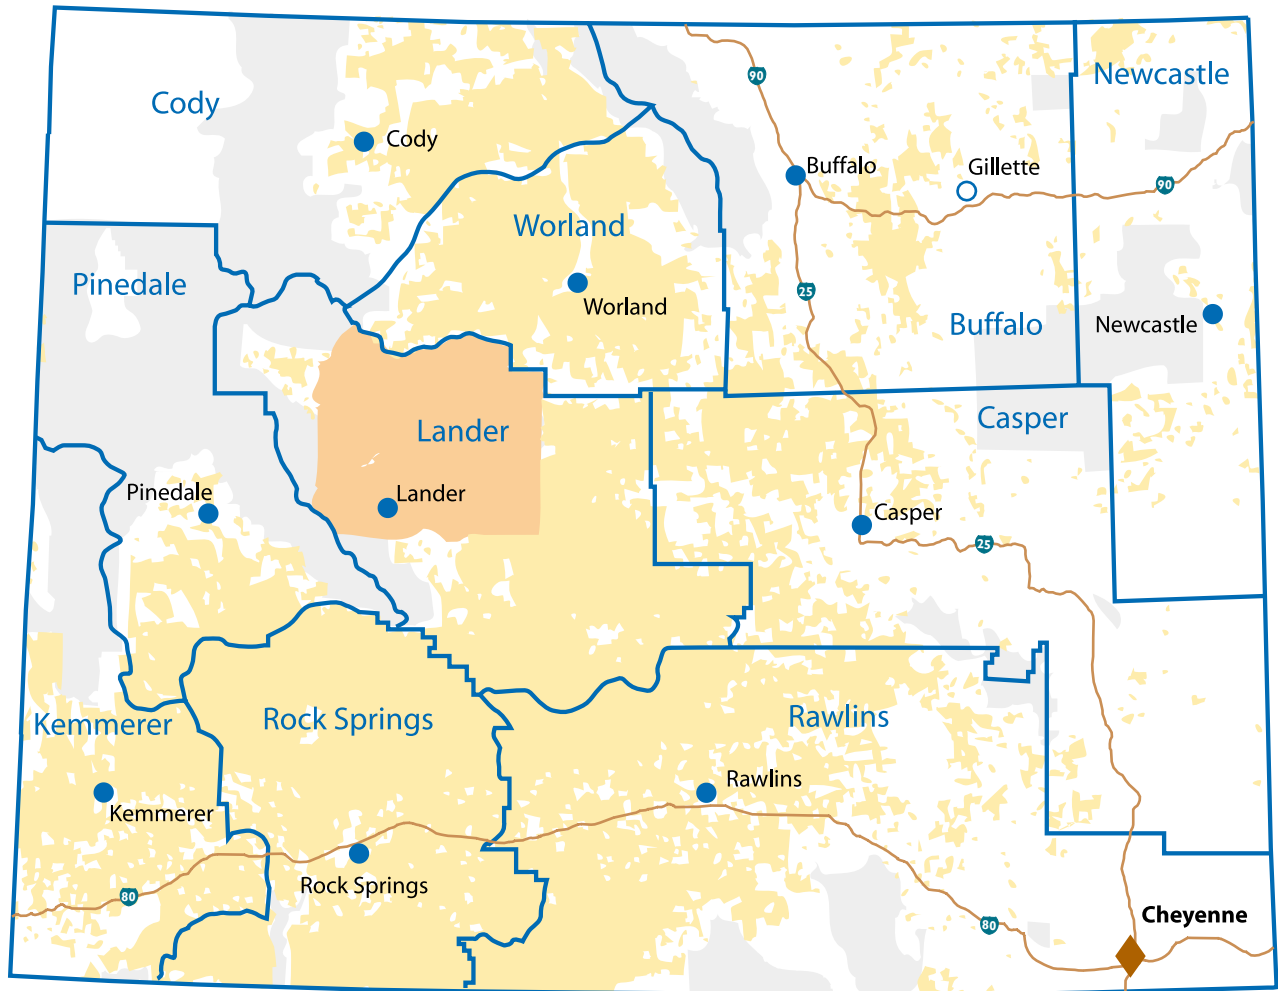

WYOMING

Wyoming State Office
 5353 Yellowstone Road
 Cheyenne, WY 82003
 307-775-6001
www.wy.blm.gov

18.4 million acres of surface land
 30.9 million acres of subsurface mineral estate underlying Federal surface land
 1.9 million acres of tribal lands where the BLM has trust responsibility for mineral operations
 12.2 million acres of subsurface mineral estate underlying privately owned land (not shown on map)

- BLM-managed lands
- BLM-administered minerals underlying Federal surface (excluding National Park Service and Fish and Wildlife Service units)
- Tribal lands where the BLM has trust responsibility for mineral operations
- BLM State Office
- BLM Field Offices
- BLM Project Office
- BLM Field Office Boundaries
- Major Highways