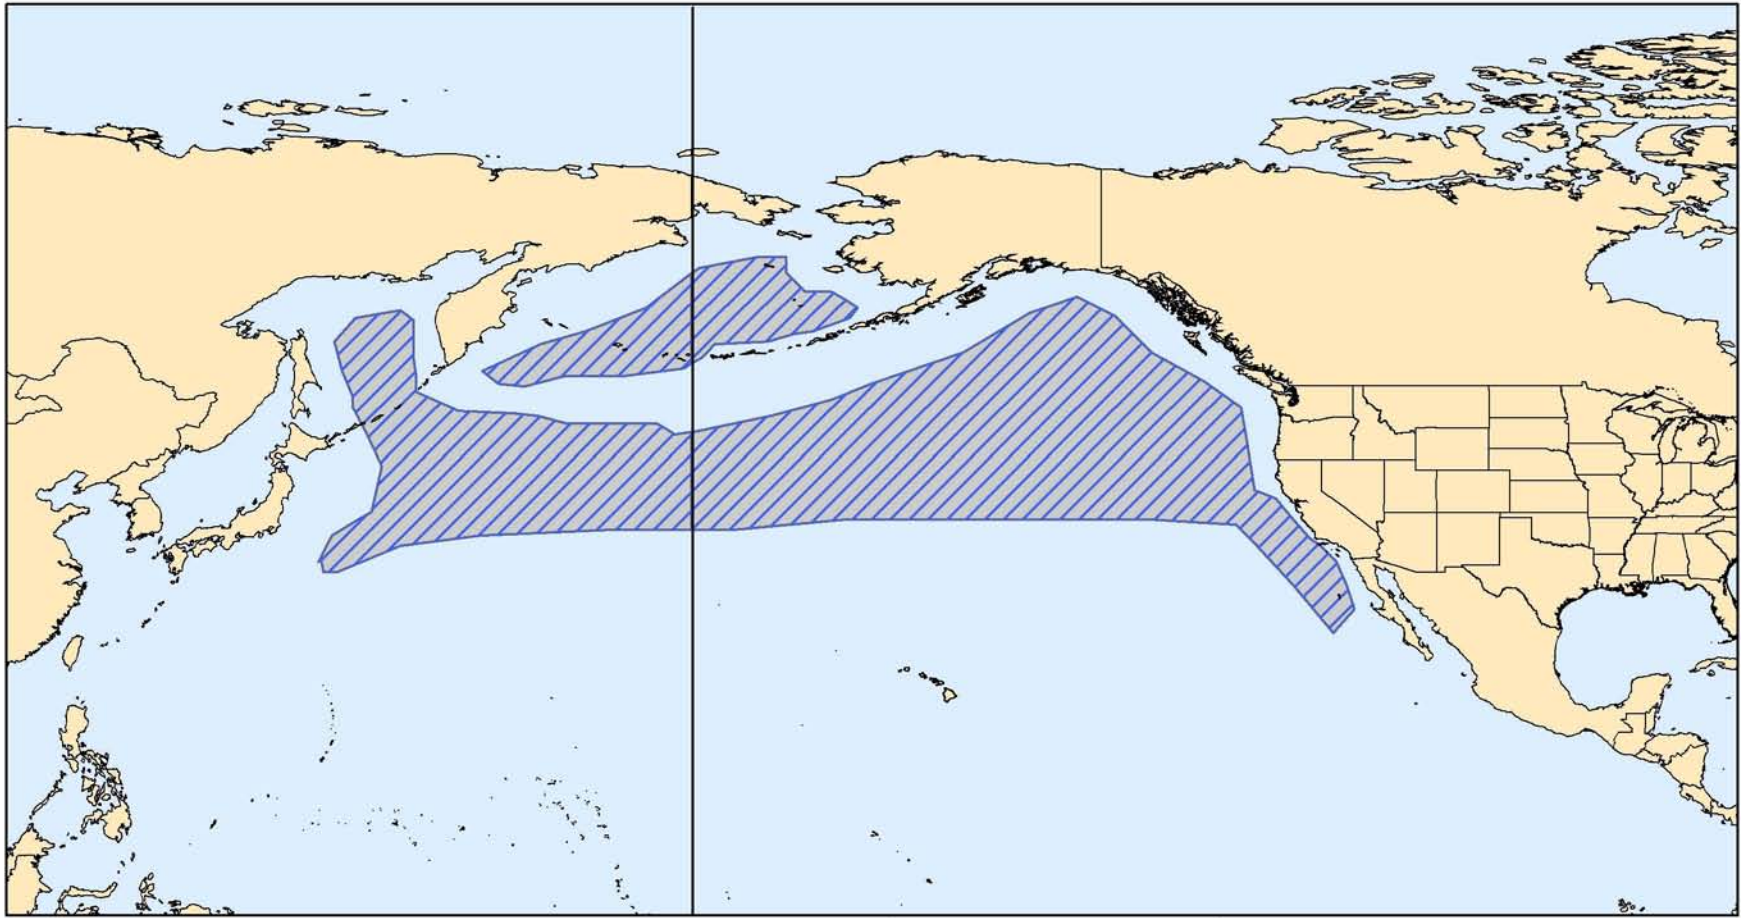

# Northern Fur Seal Range

Map represents approximate range of species. Offshore distances are approximate.

NMFS, Office of Protected Resources  
February 2009